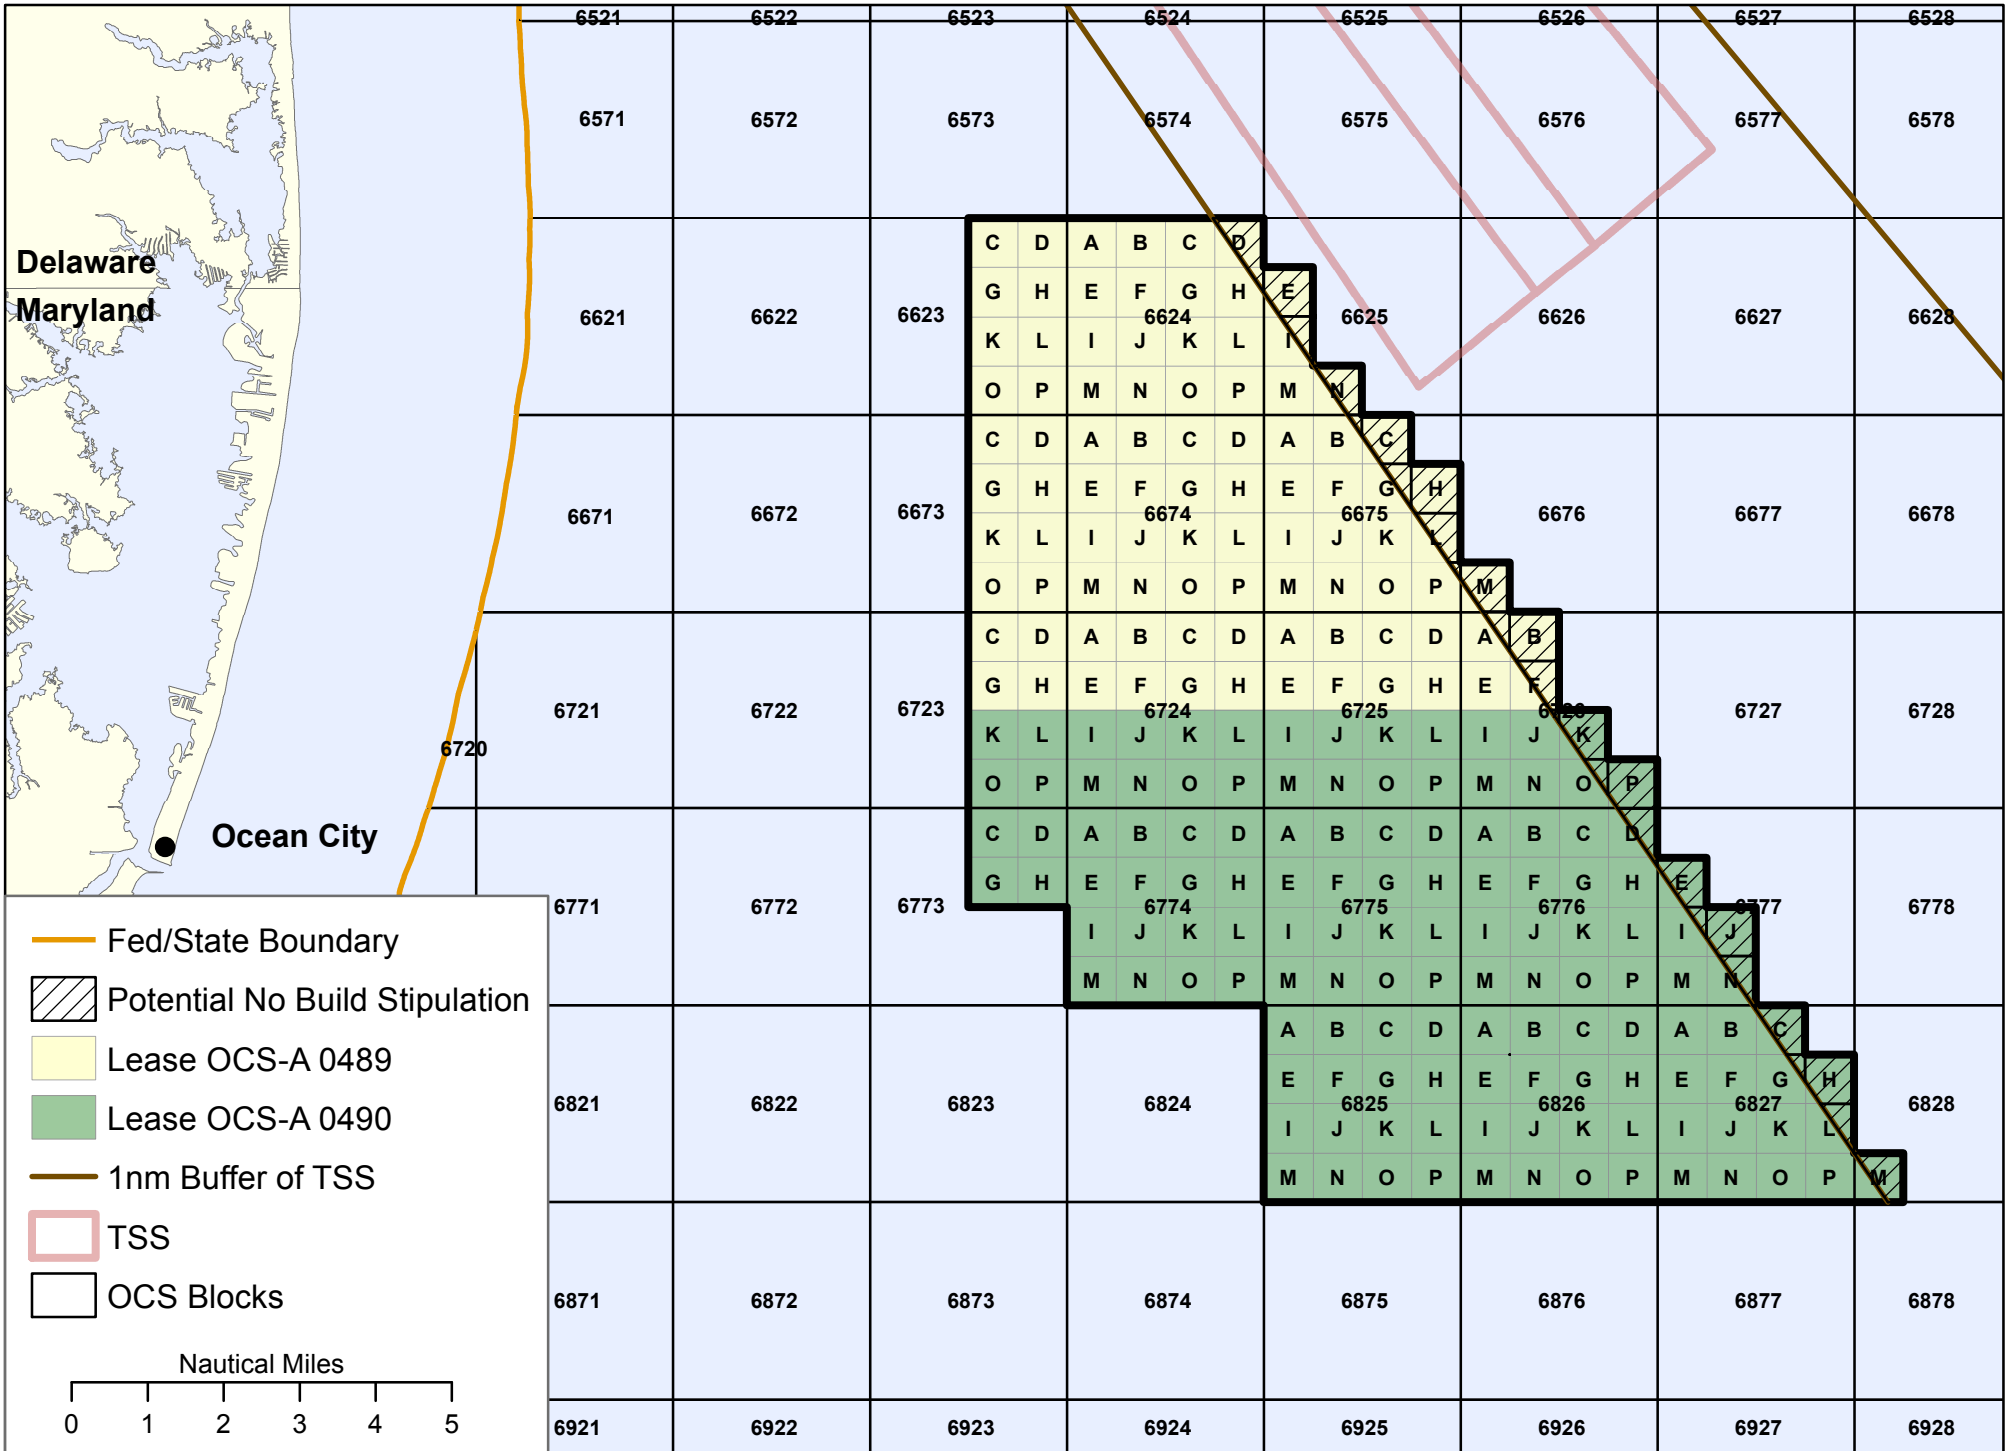

Maryland Leasing Areas

Delaware
Maryland

Ocean City

- Fed/State Boundary
- Potential No Build Stipulation
- Lease OCS-A 0489
- Lease OCS-A 0490
- 1nm Buffer of TSS
- TSS
- OCS Blocks