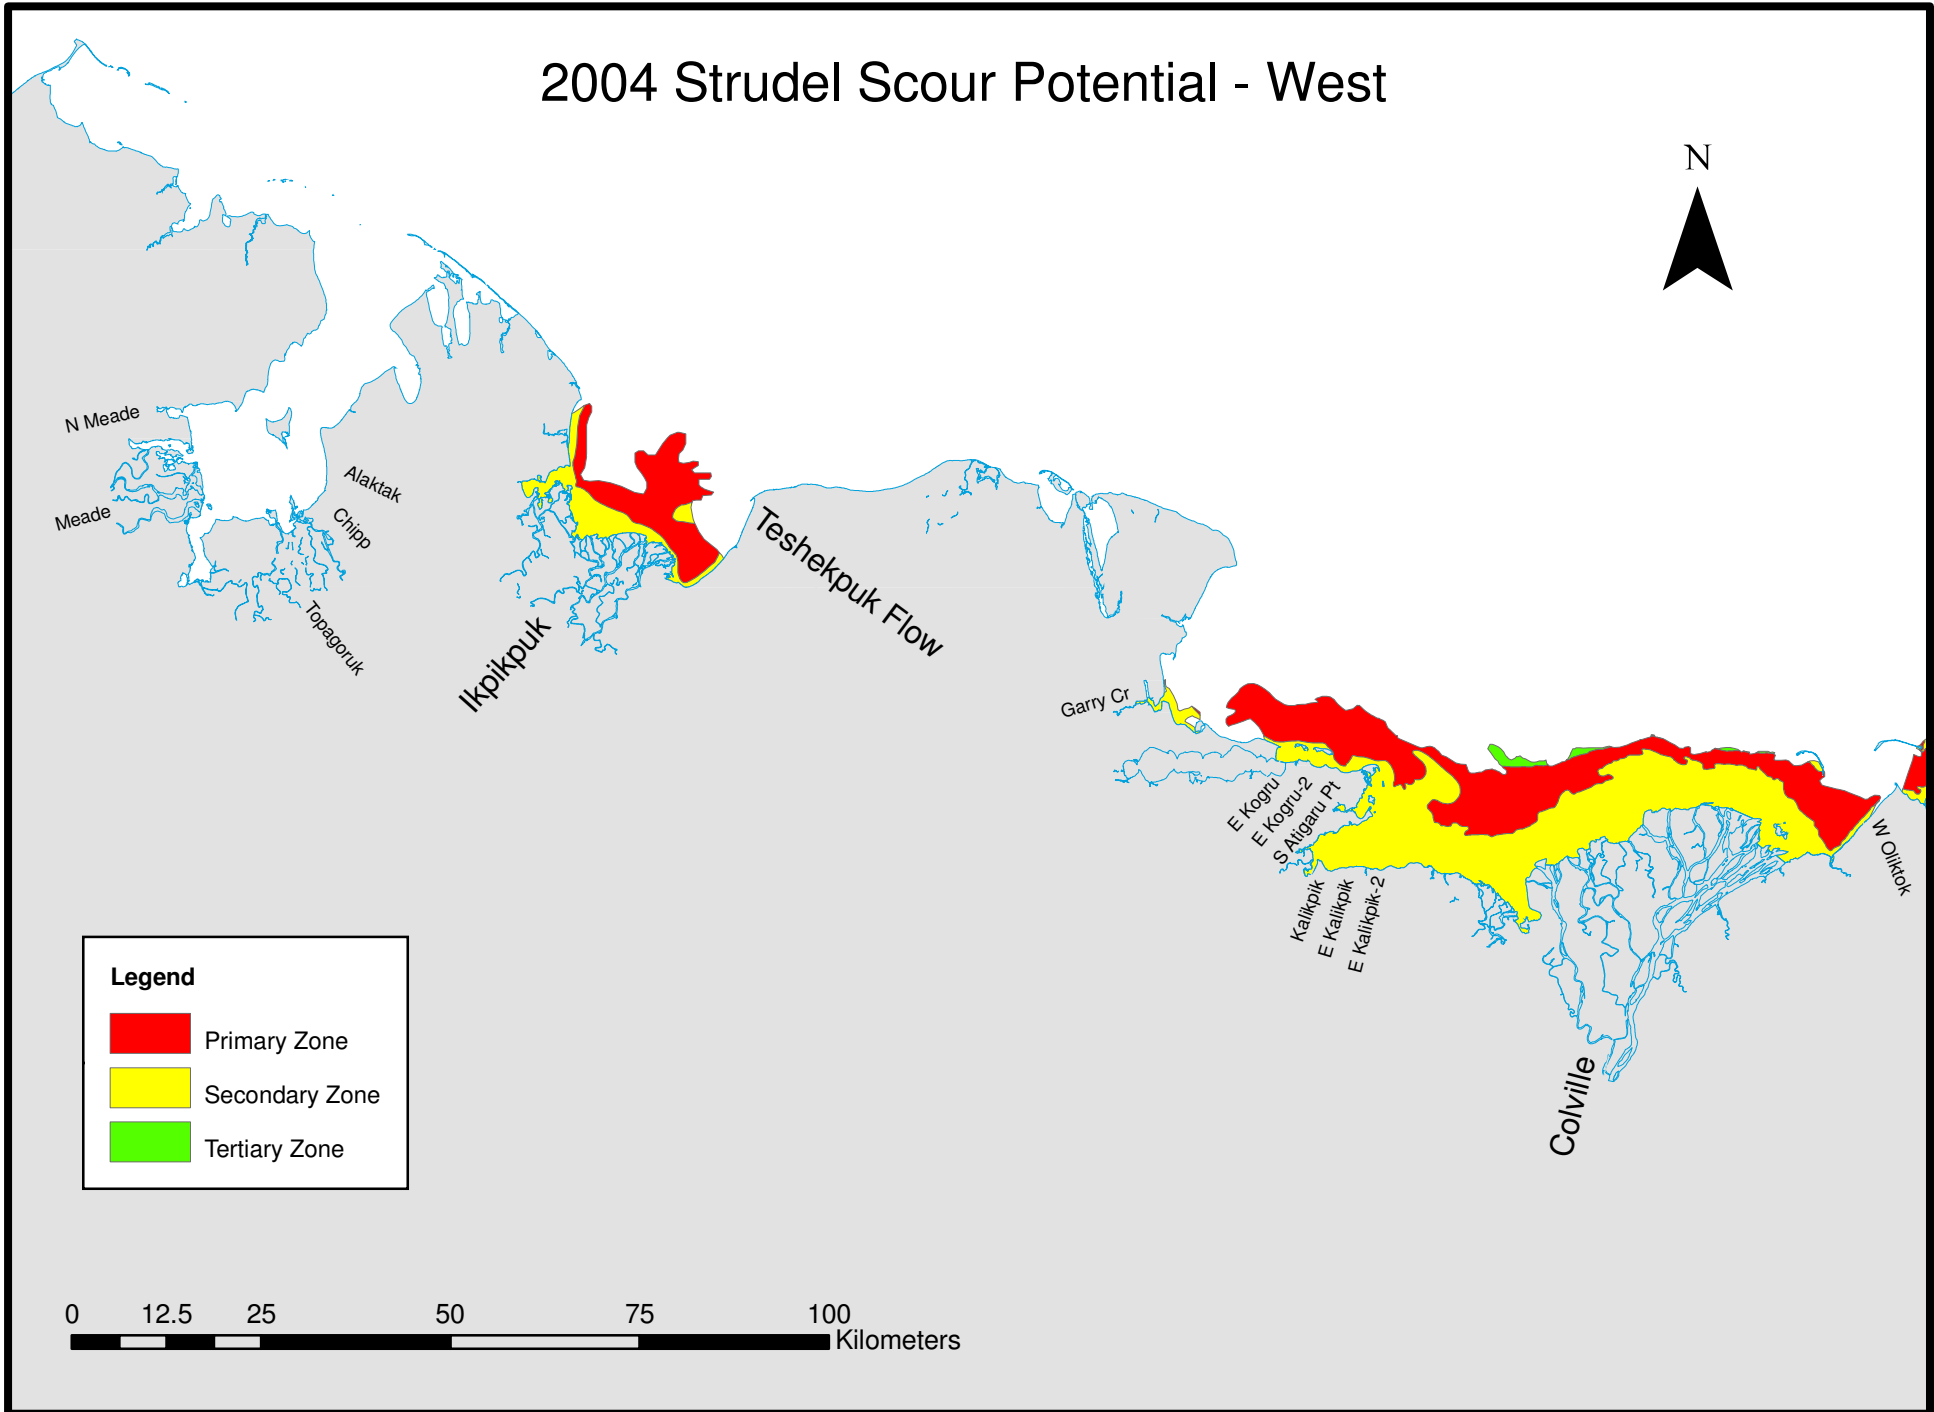

2004 Strudel Scour Potential - West

Legend

- Primary Zone
- Secondary Zone
- Tertiary Zone

0 12.5 25 50 75 100 Kilometers