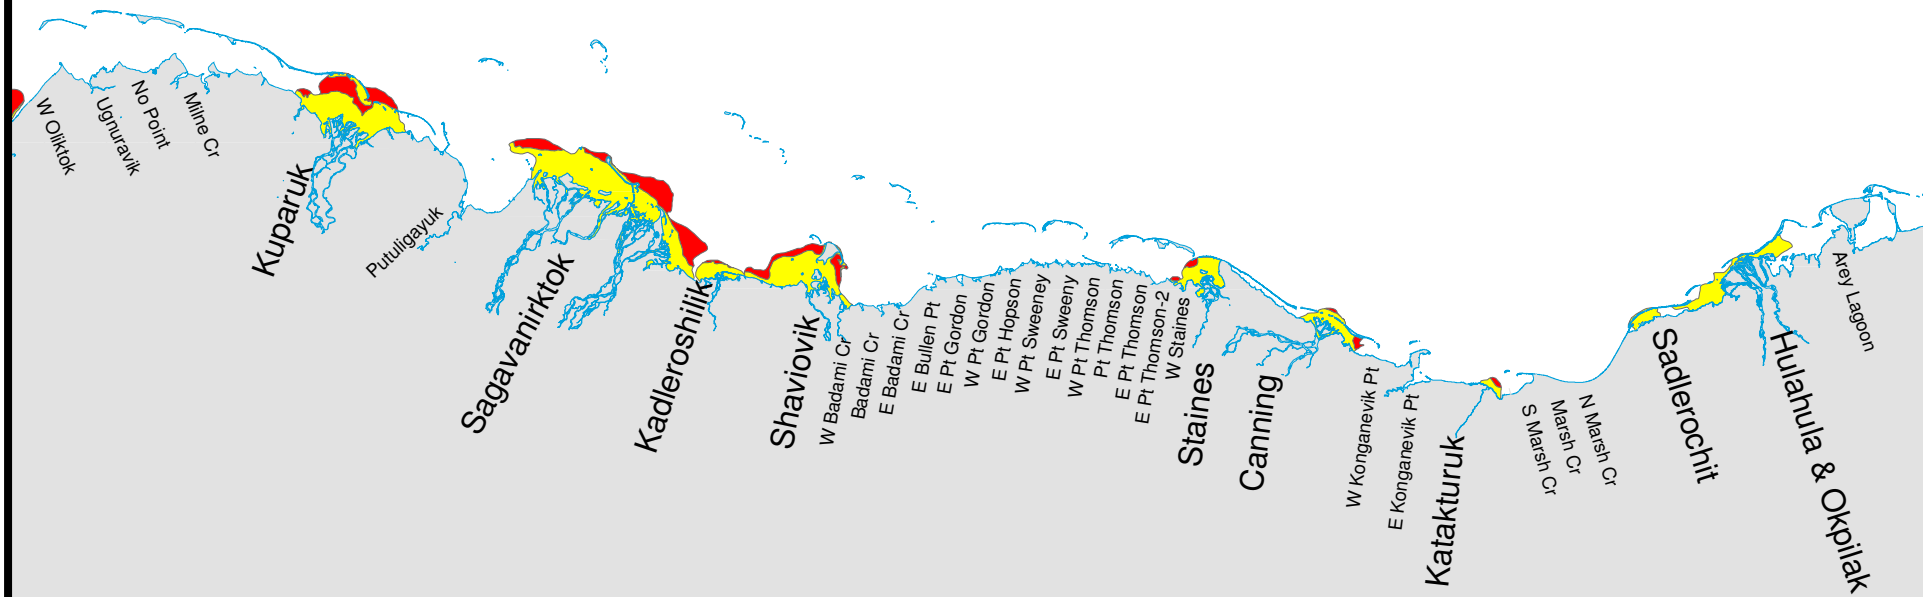

1999 Strudel Scour Potential - East

Legend

- Primary Zone
- Secondary Zone