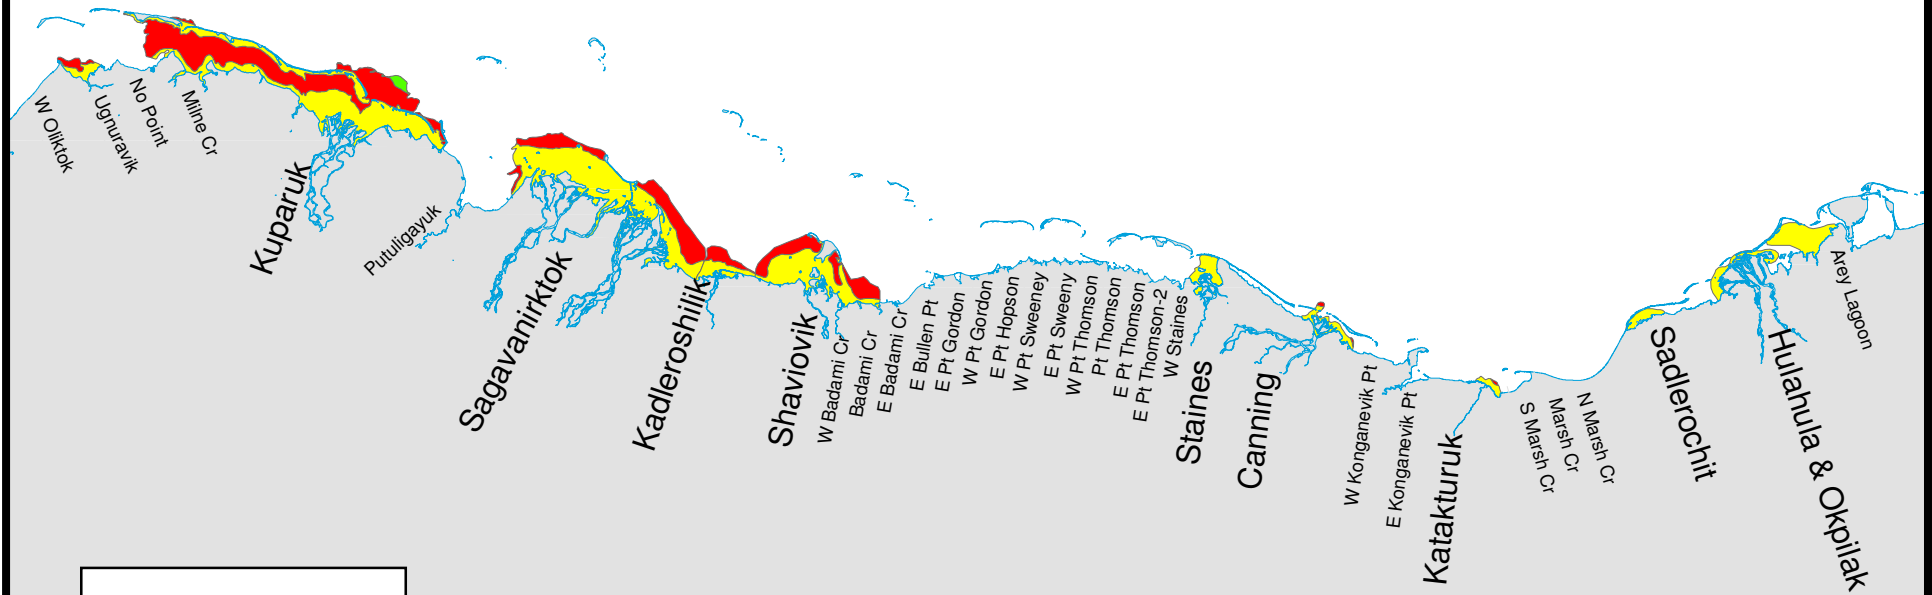

2003 Strudel Scour Potential - East

Legend

- Primary Zone
- Secondary Zone
- Tertiary Zone