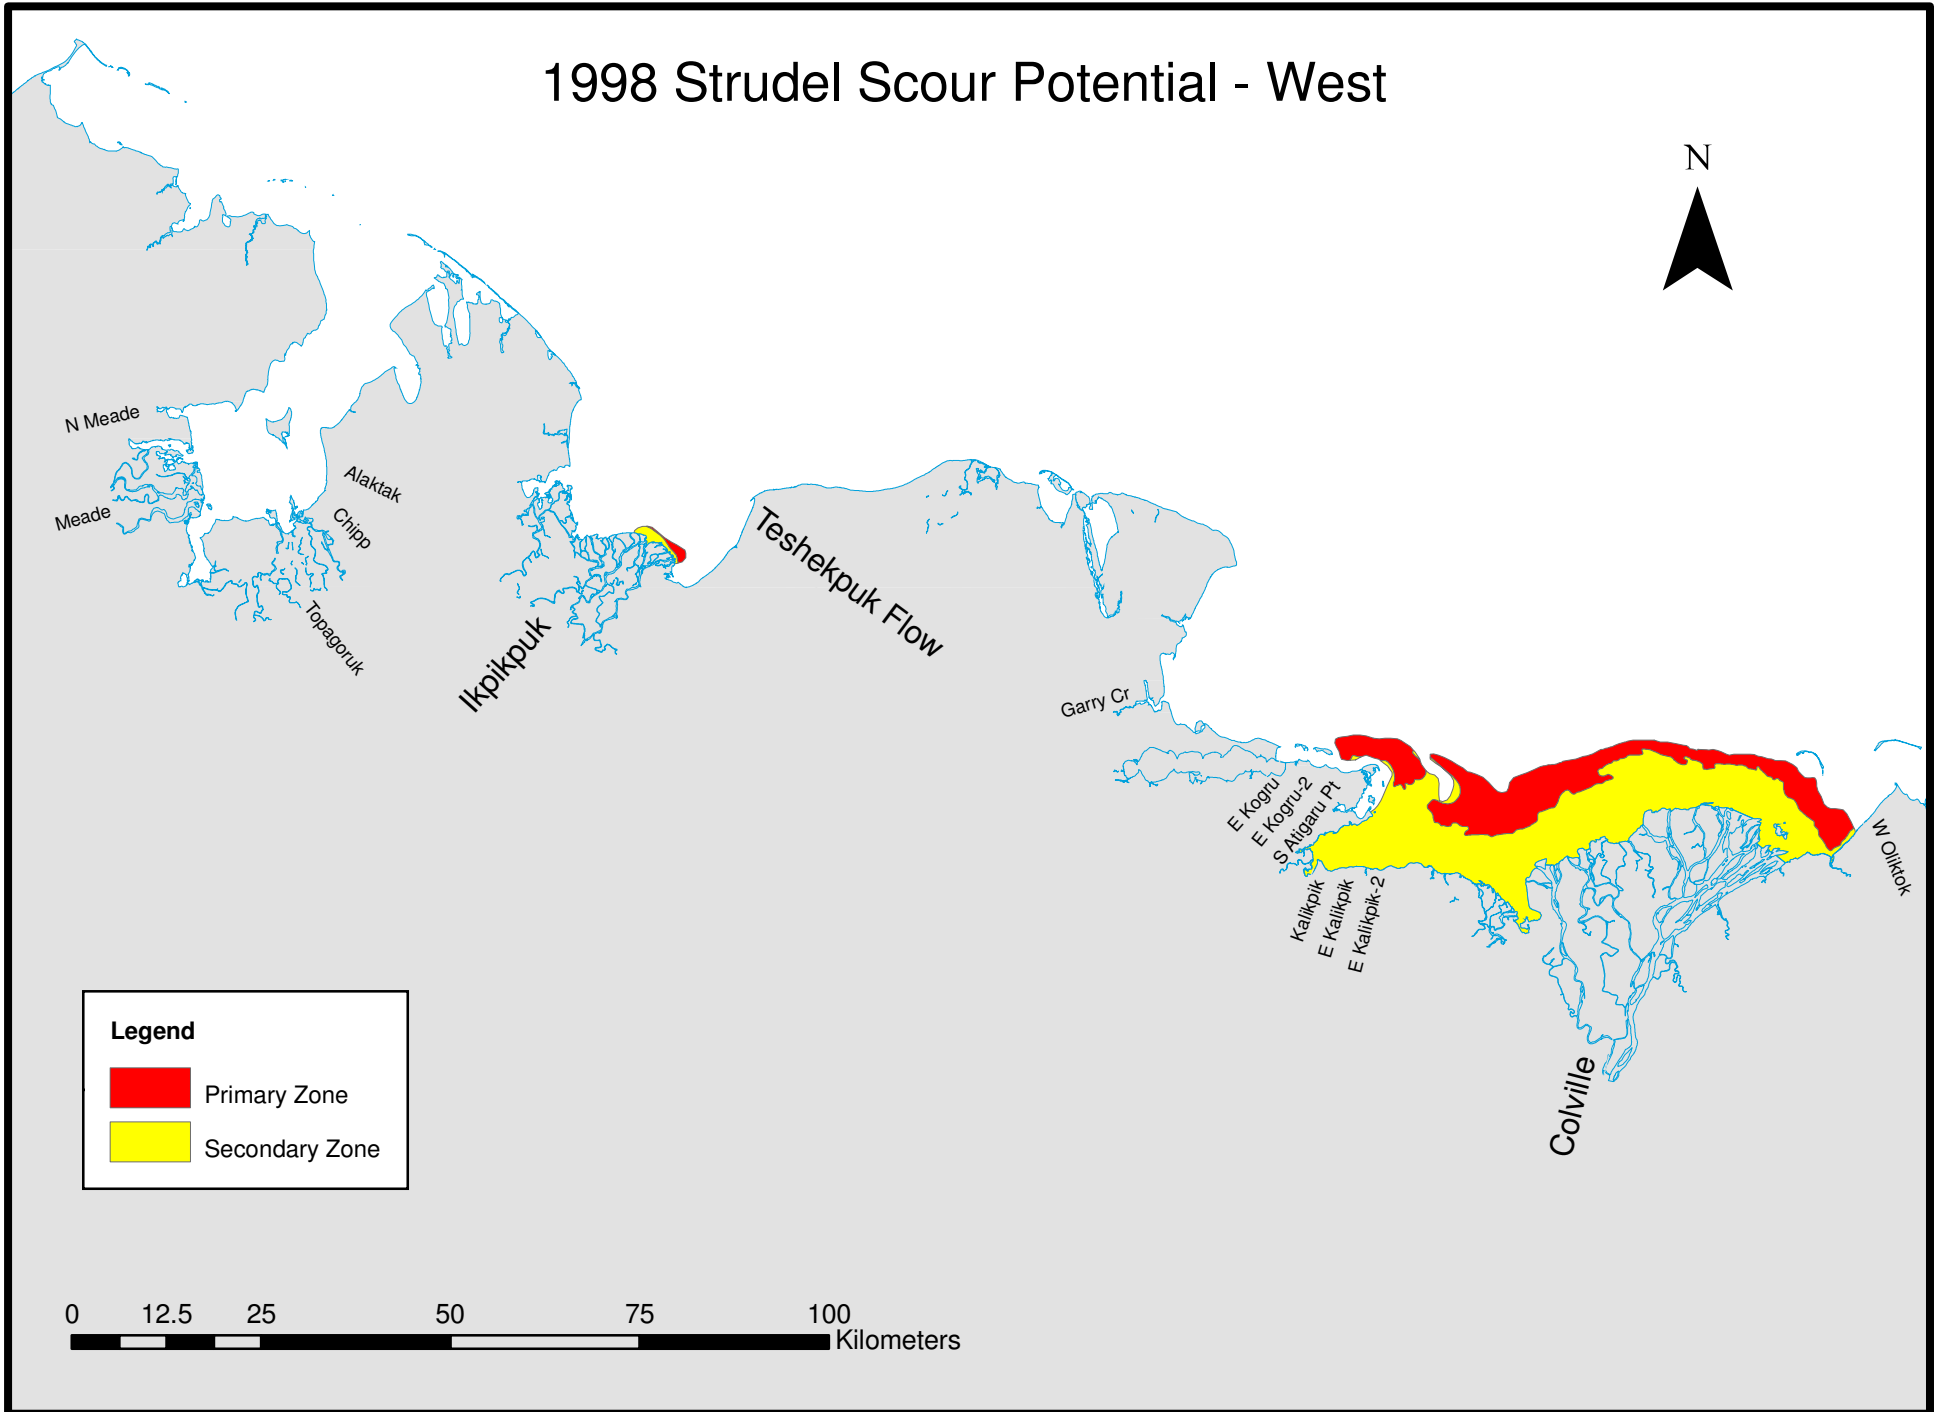

# 1997 Strudel Scour Potential - West

**Legend**

- Primary Zone
- Secondary Zone

0 12.5 25 50 75 100 Kilometers

# 1997 Strudel Scour Potential - East

**Legend**

- Primary Zone
- Secondary Zone

# 1998 Strudel Scour Potential - West

**Legend**

- Primary Zone
- Secondary Zone

0 12.5 25 50 75 100 Kilometers