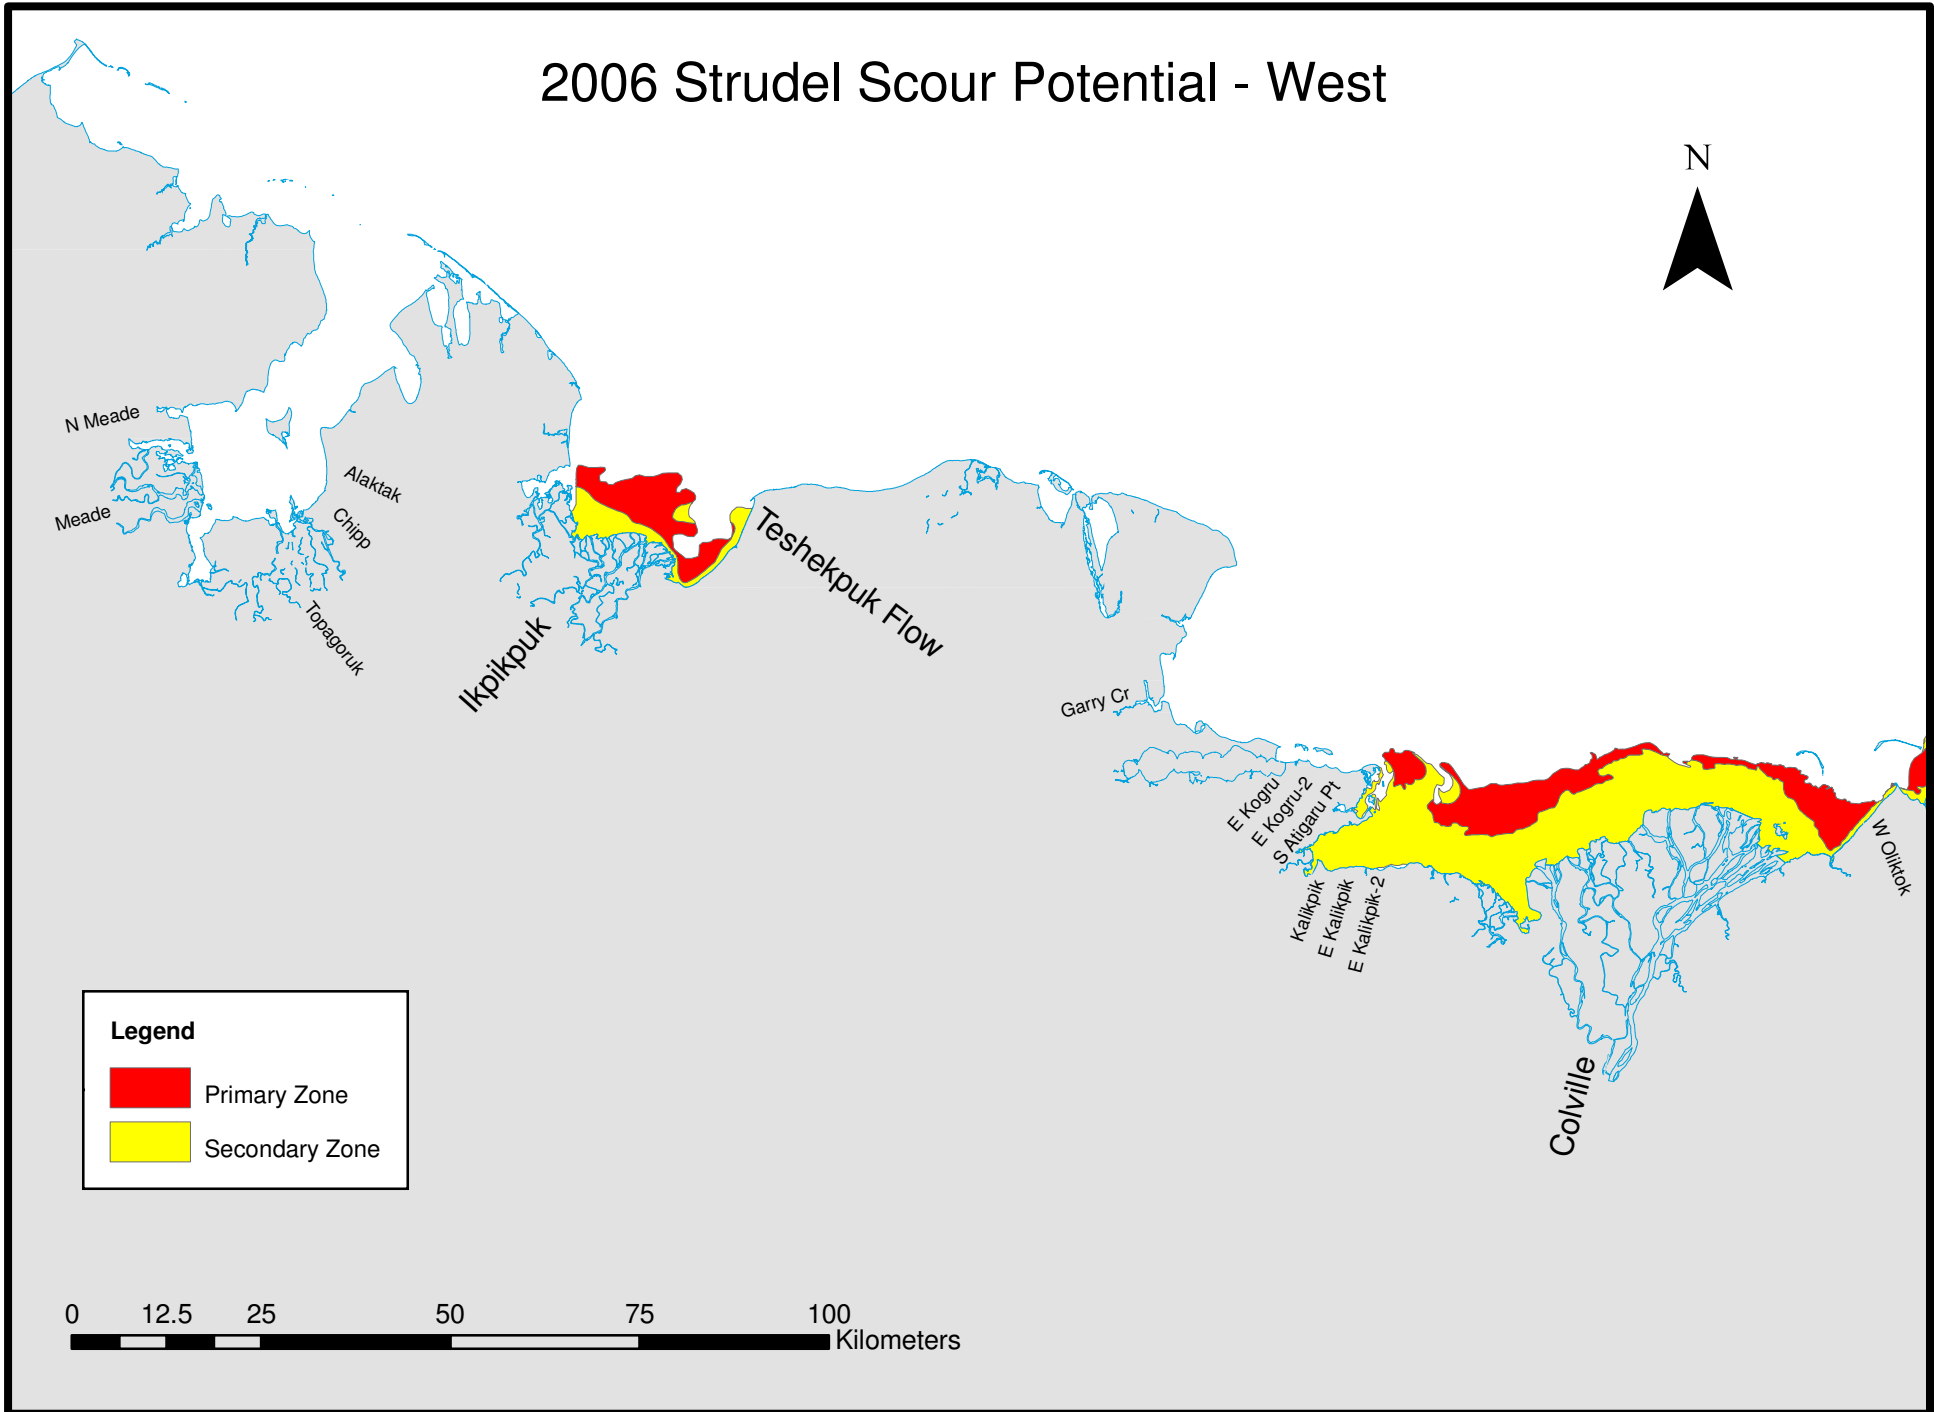

2006 Strudel Scour Potential - West

Legend

- Primary Zone
- Secondary Zone