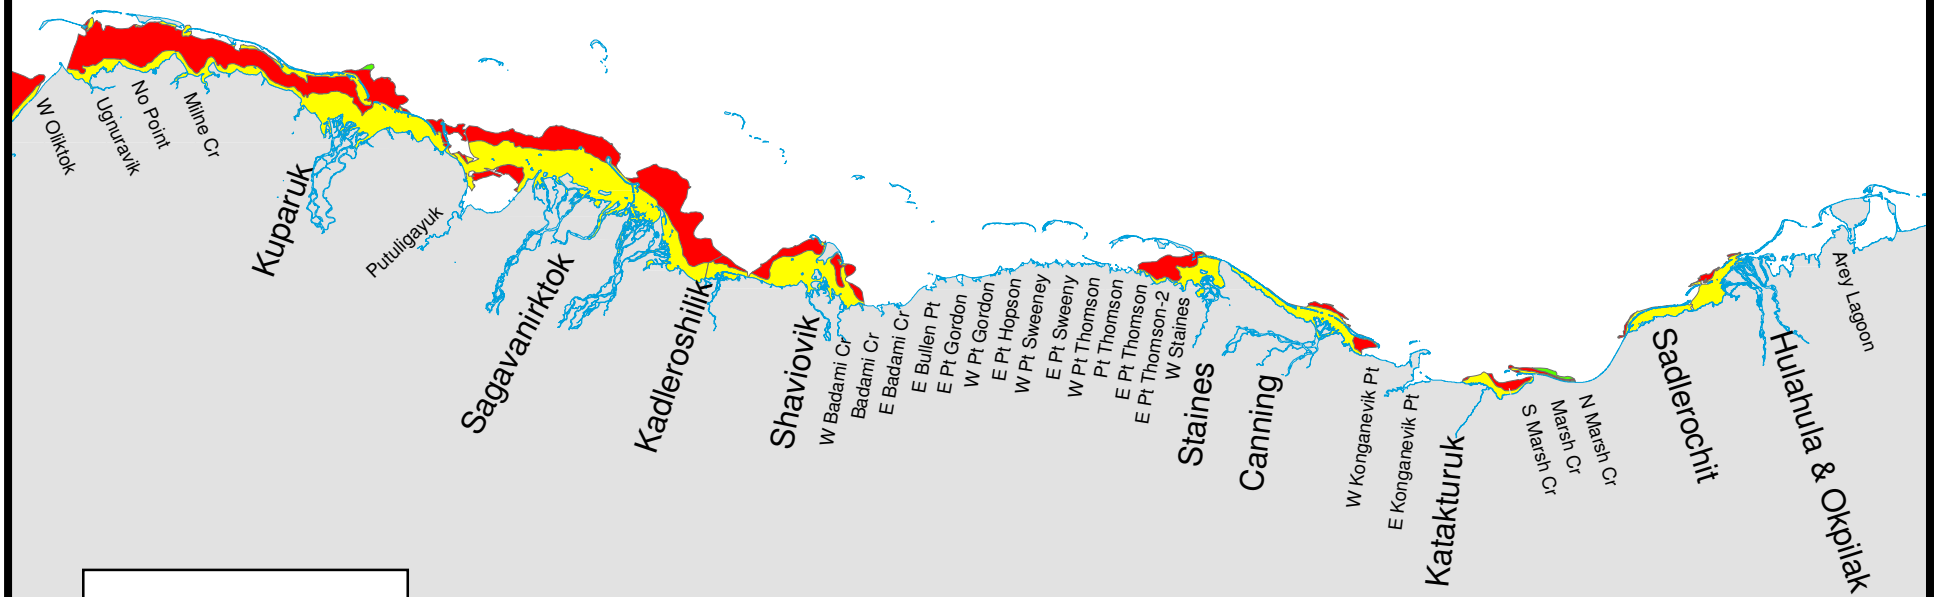

2004 Strudel Scour Potential - East

Legend

- Primary Zone
- Secondary Zone
- Tertiary Zone