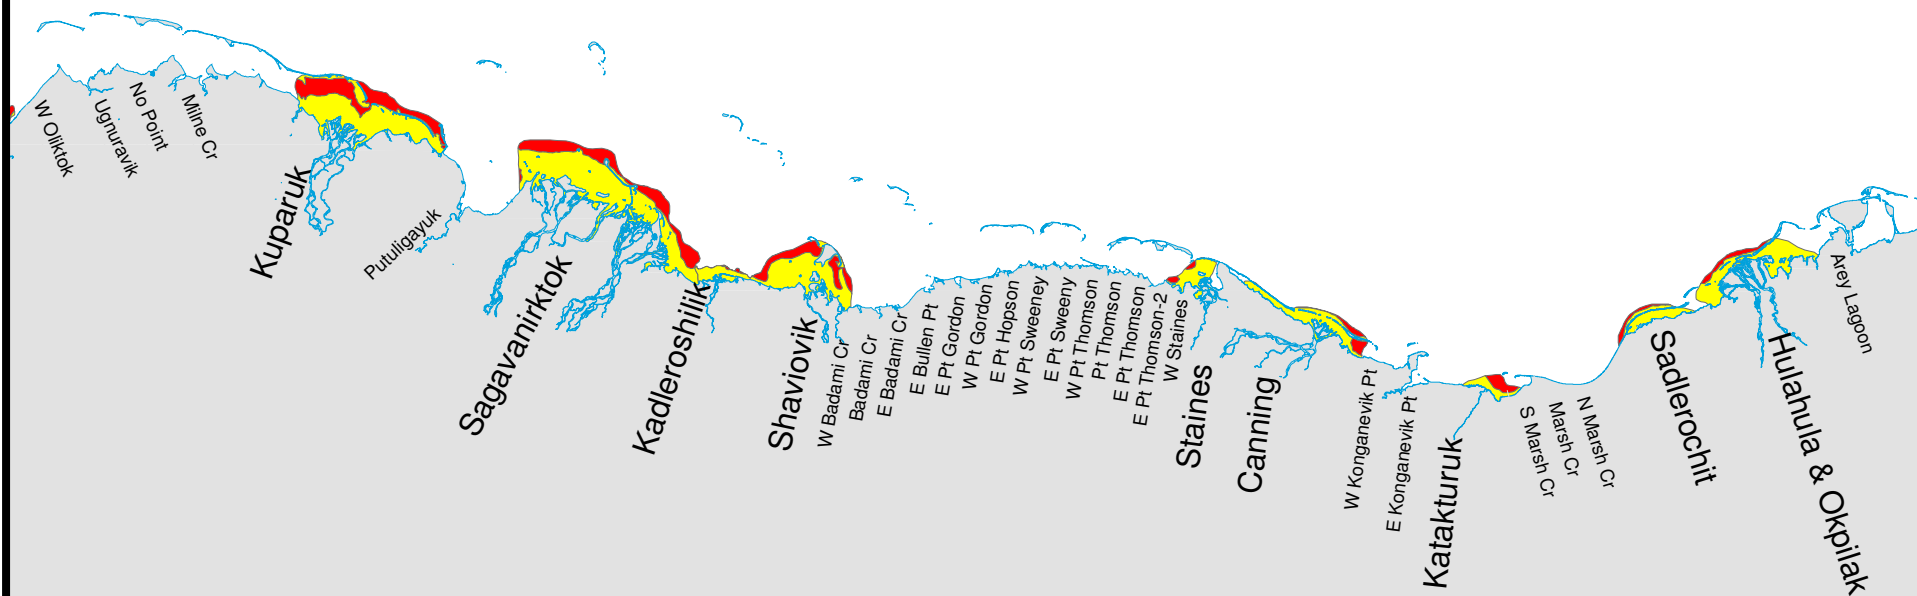

# 1997 Strudel Scour Potential - West

**Legend**

- Primary Zone
- Secondary Zone

0 12.5 25 50 75 100 Kilometers

# 1997 Strudel Scour Potential - East

**Legend**

- Primary Zone
- Secondary Zone