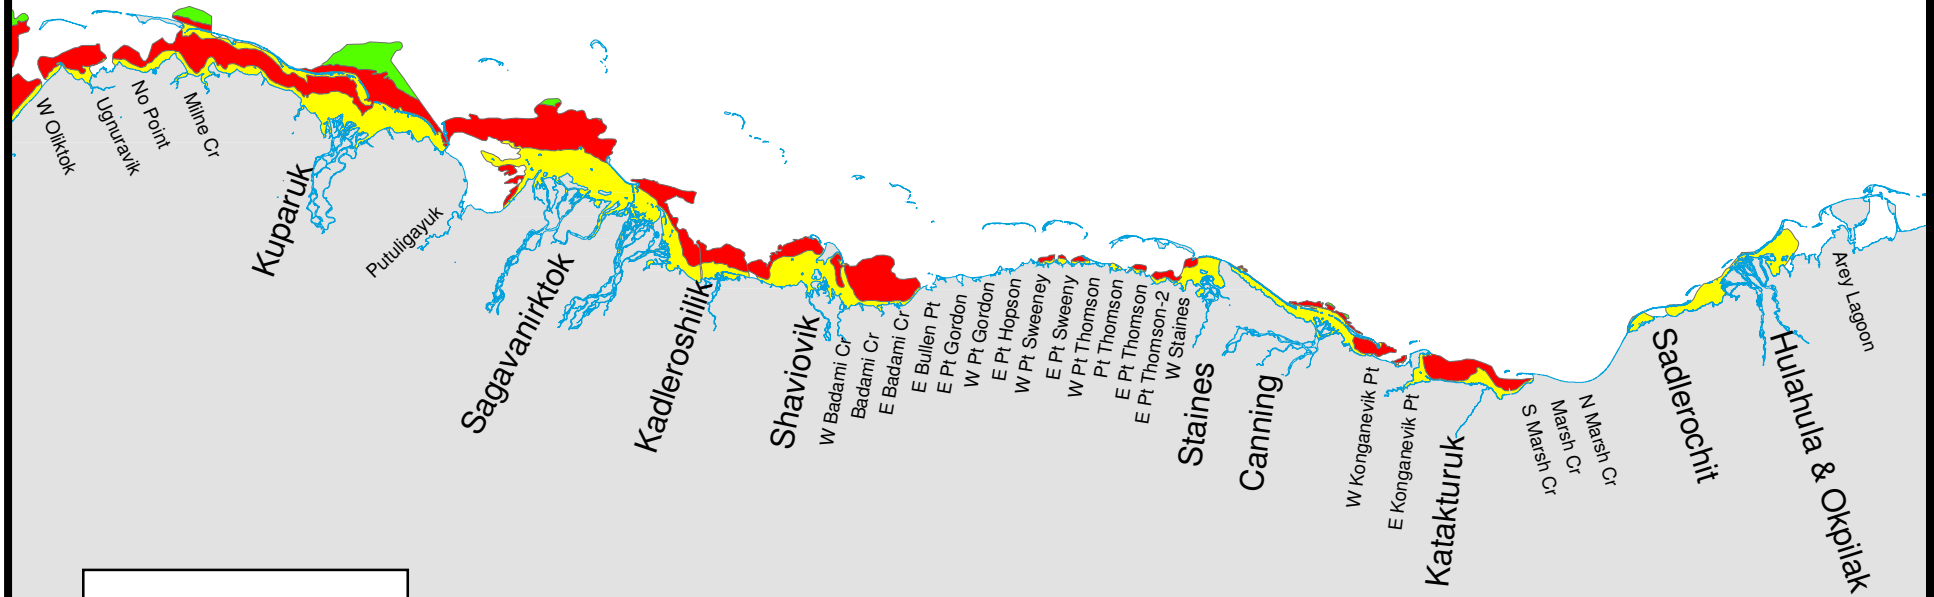

2002 Strudel Scour Potential - East

Legend

- Primary Zone
- Secondary Zone
- Tertiary Zone