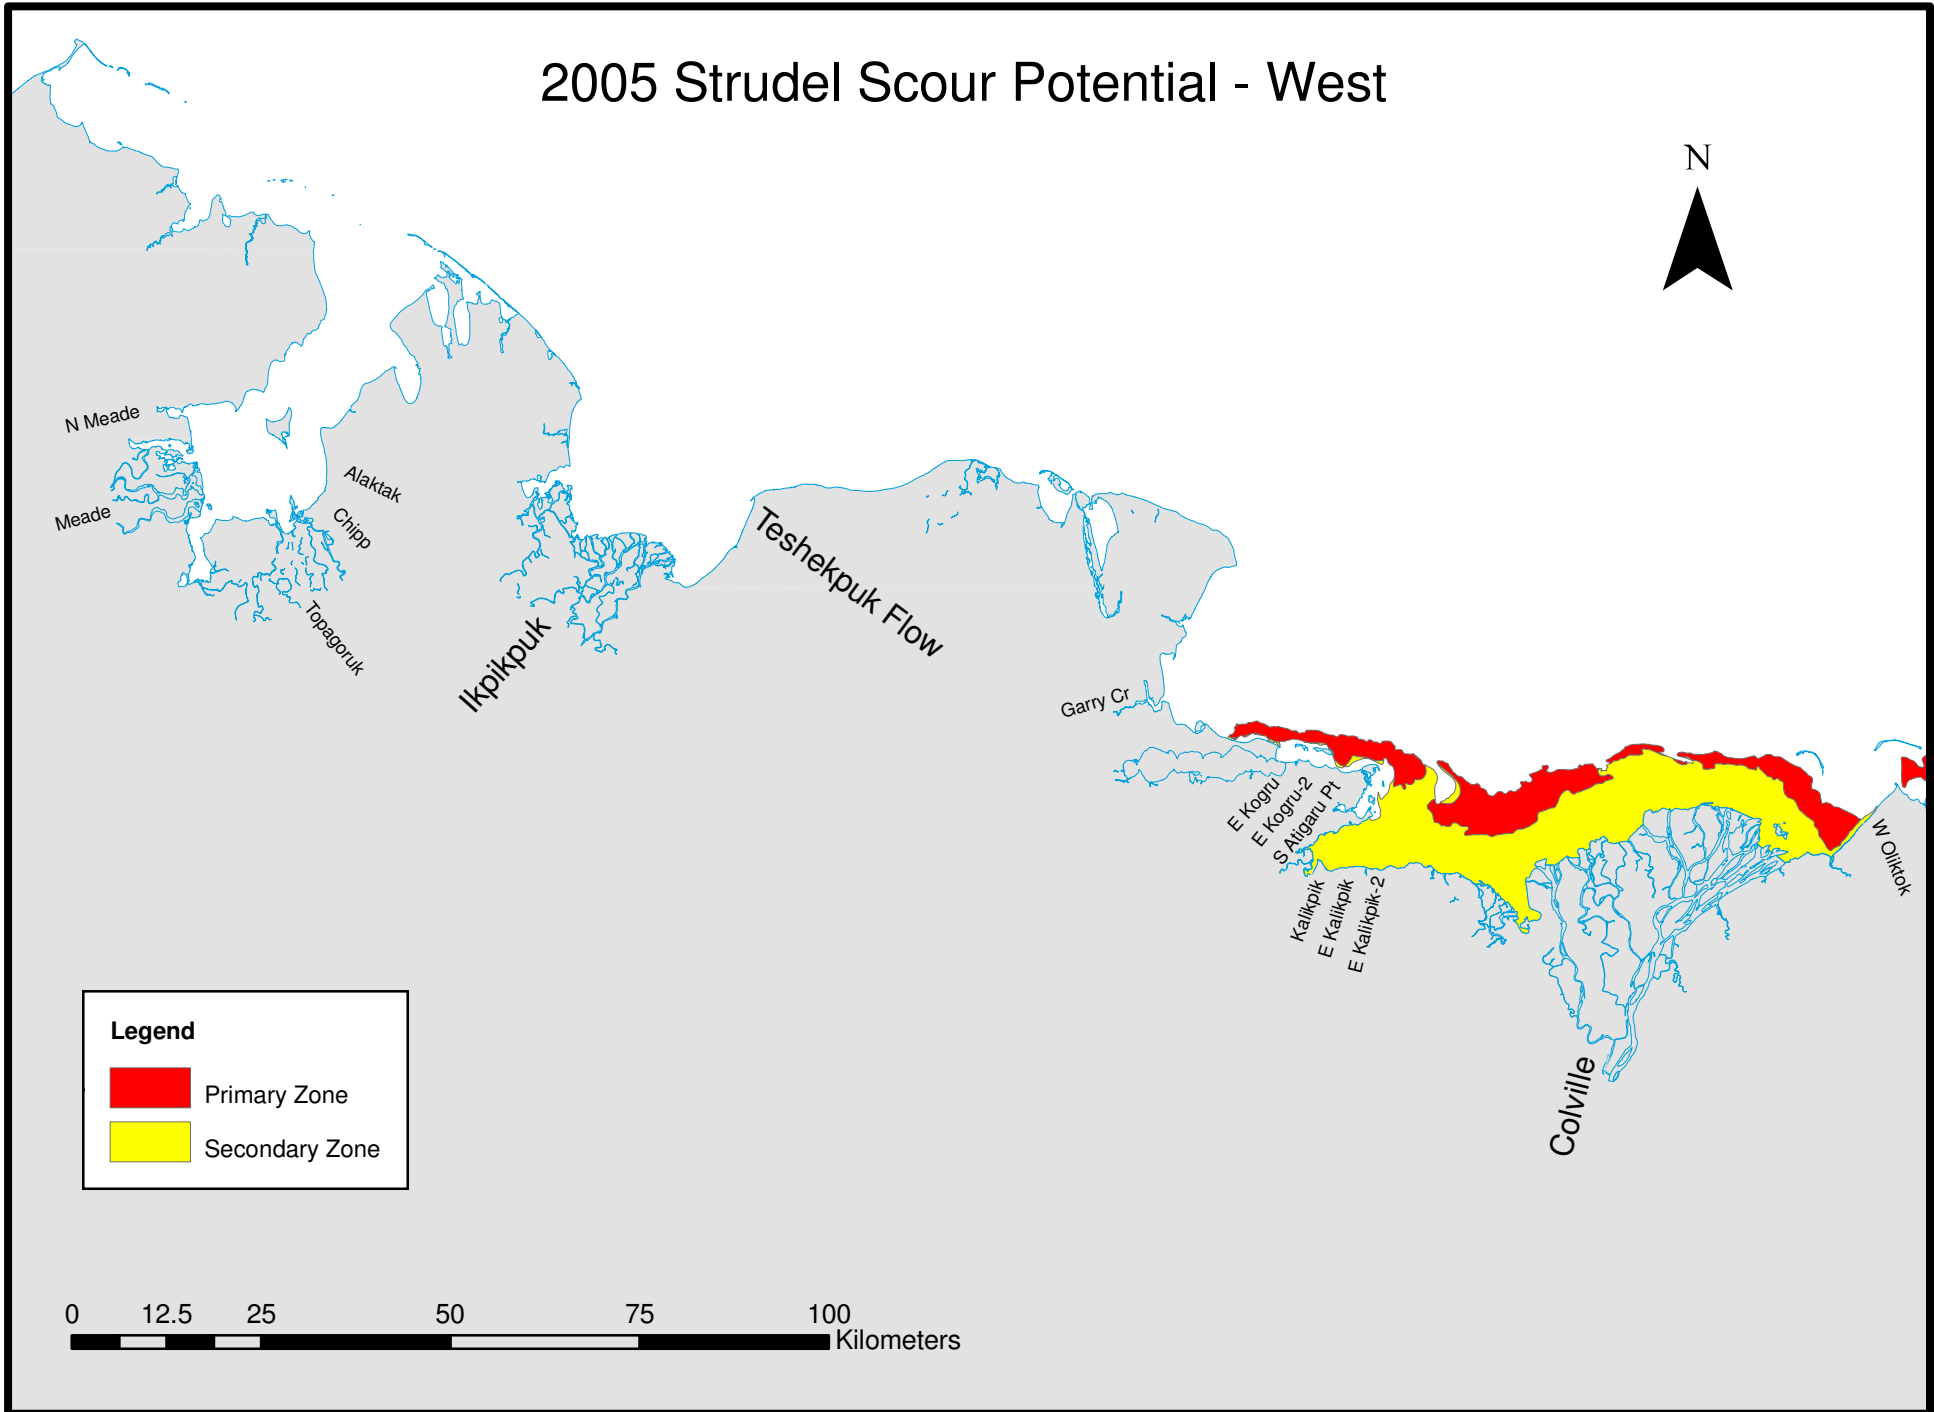

2005 Strudel Scour Potential - West

Legend

- Primary Zone
- Secondary Zone

0 12.5 25 50 75 100 Kilometers