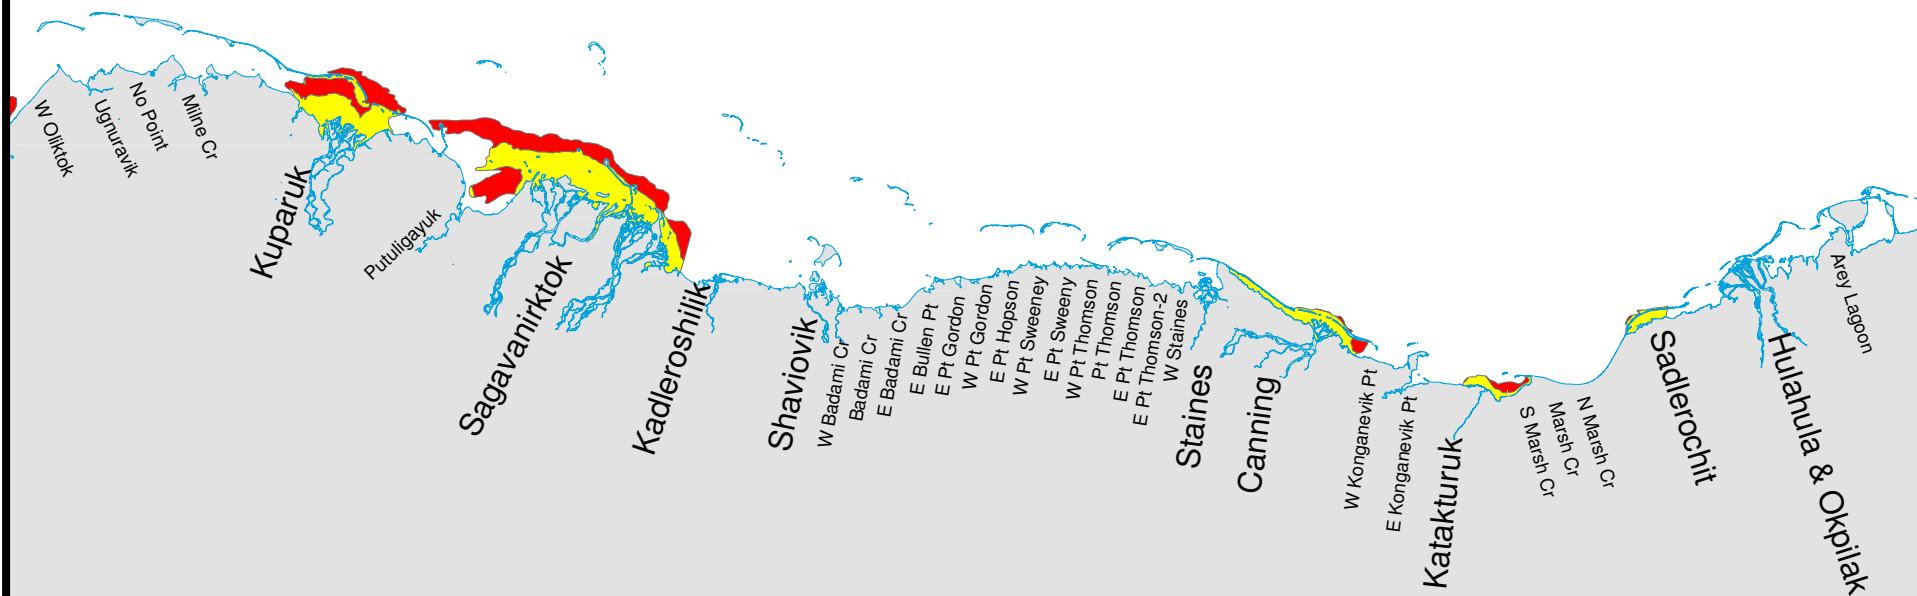

# 1995 Strudel Scour Potential - West

**Legend**

- Primary Zone
- Secondary Zone
- Tertiary Zone

# 1995 Strudel Scour Potential - East

**Legend**

- Primary Zone
- Secondary Zone