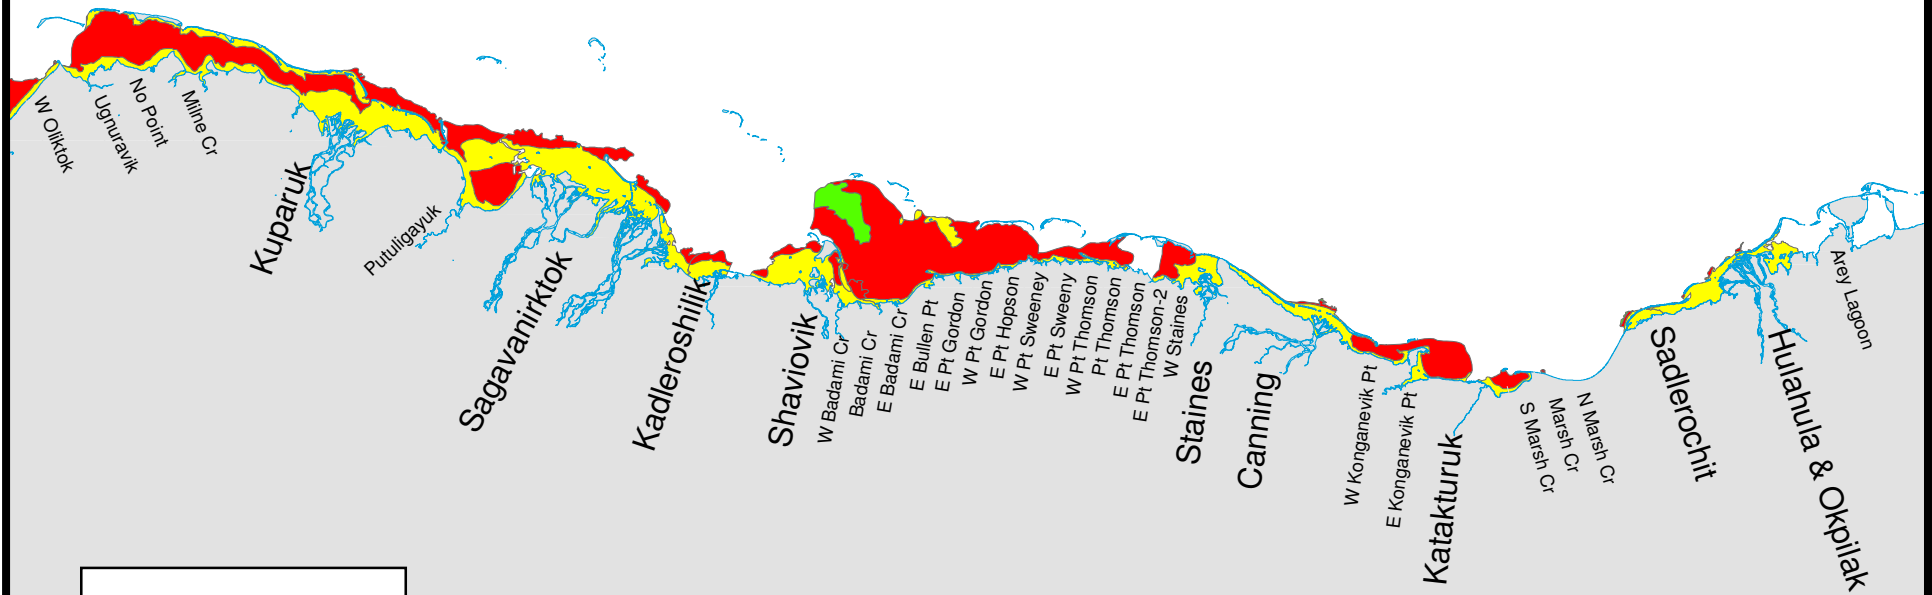

2006 Strudel Scour Potential - East

Legend

- Primary Zone
- Secondary Zone
- Tertiary Zone