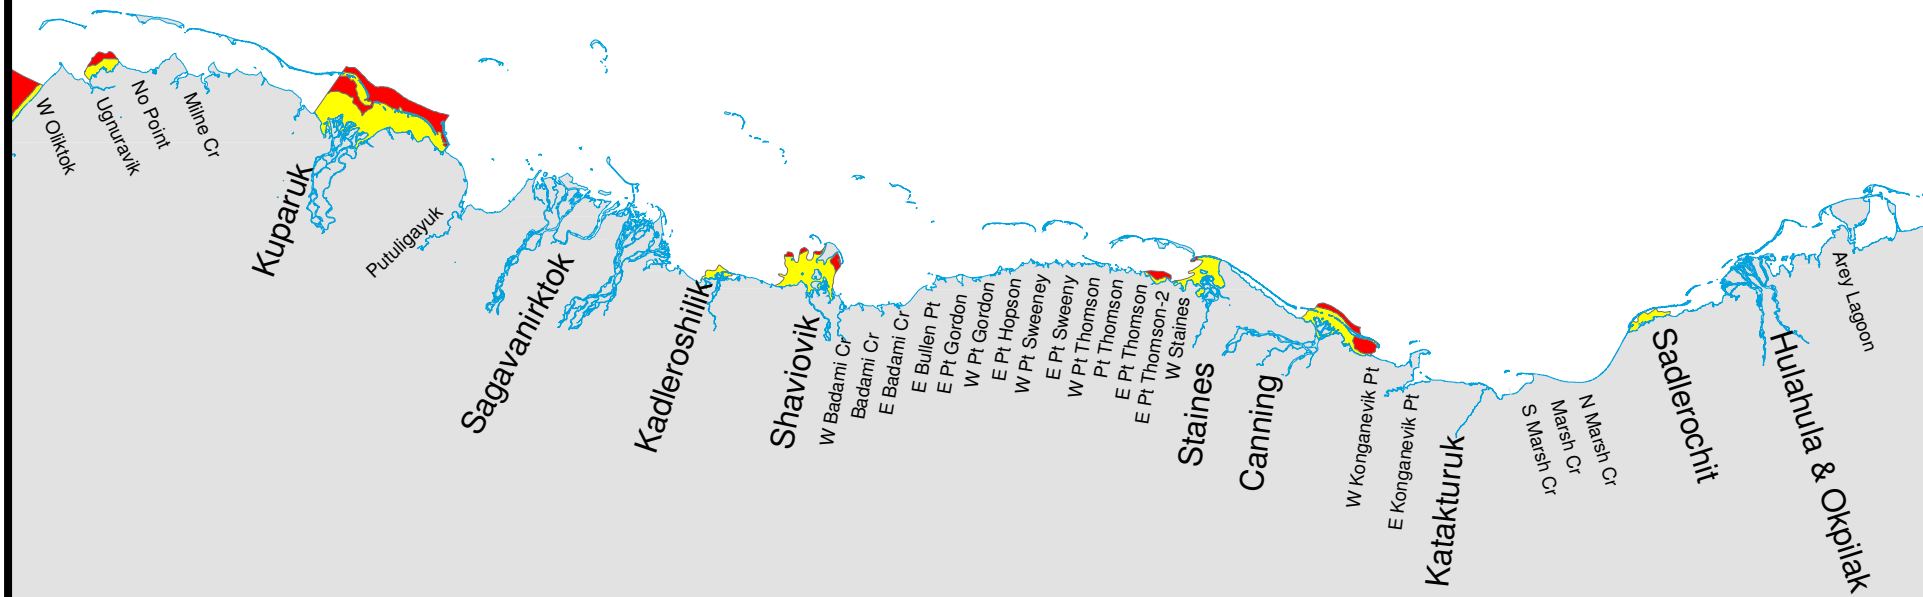

## Legend

-  Primary Zone
-  Secondary Zone
-  Tertiary Zone

0 12.5 25 50 75 100 Kilometers

# 1996 Strudel Scour Potential - East

**Legend**

- Primary Zone
- Secondary Zone