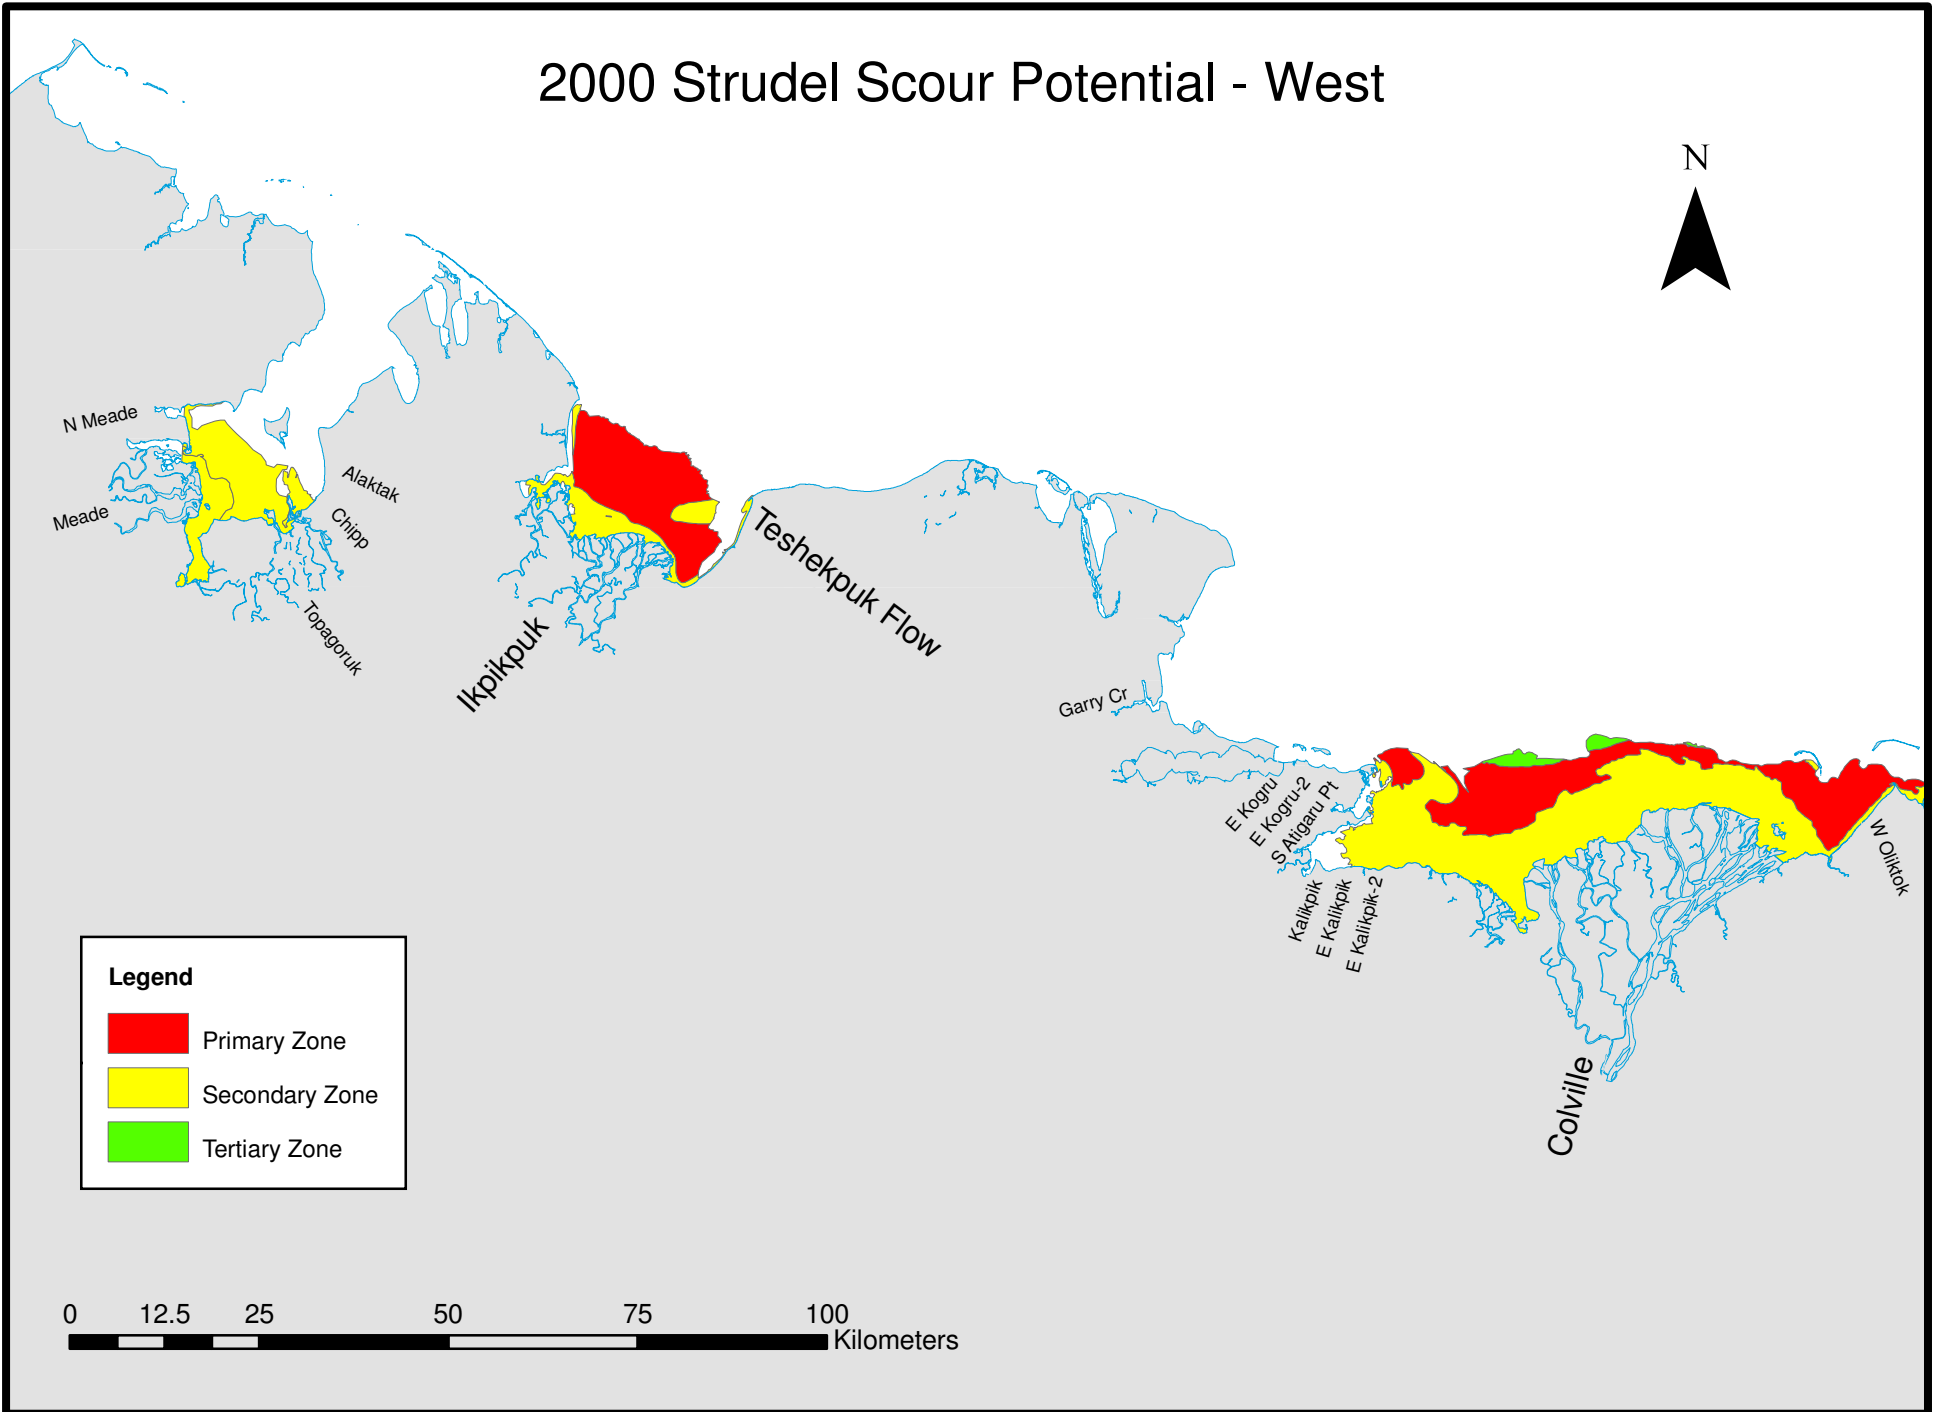

2000 Strudel Scour Potential - West

N Meade
Meade
Alaktak
Chipp
Topagoruk

Ikpikpuk

Teshekpuk Flow

Garry Cr

E Kogru
E Kogru-2
S Atigaru Pt
Kallikpik
E Kallikpik
E Kallikpik-2

W Olikok

Colville

Legend

- Primary Zone
- Secondary Zone
- Tertiary Zone

0 12.5 25 50 75 100 Kilometers