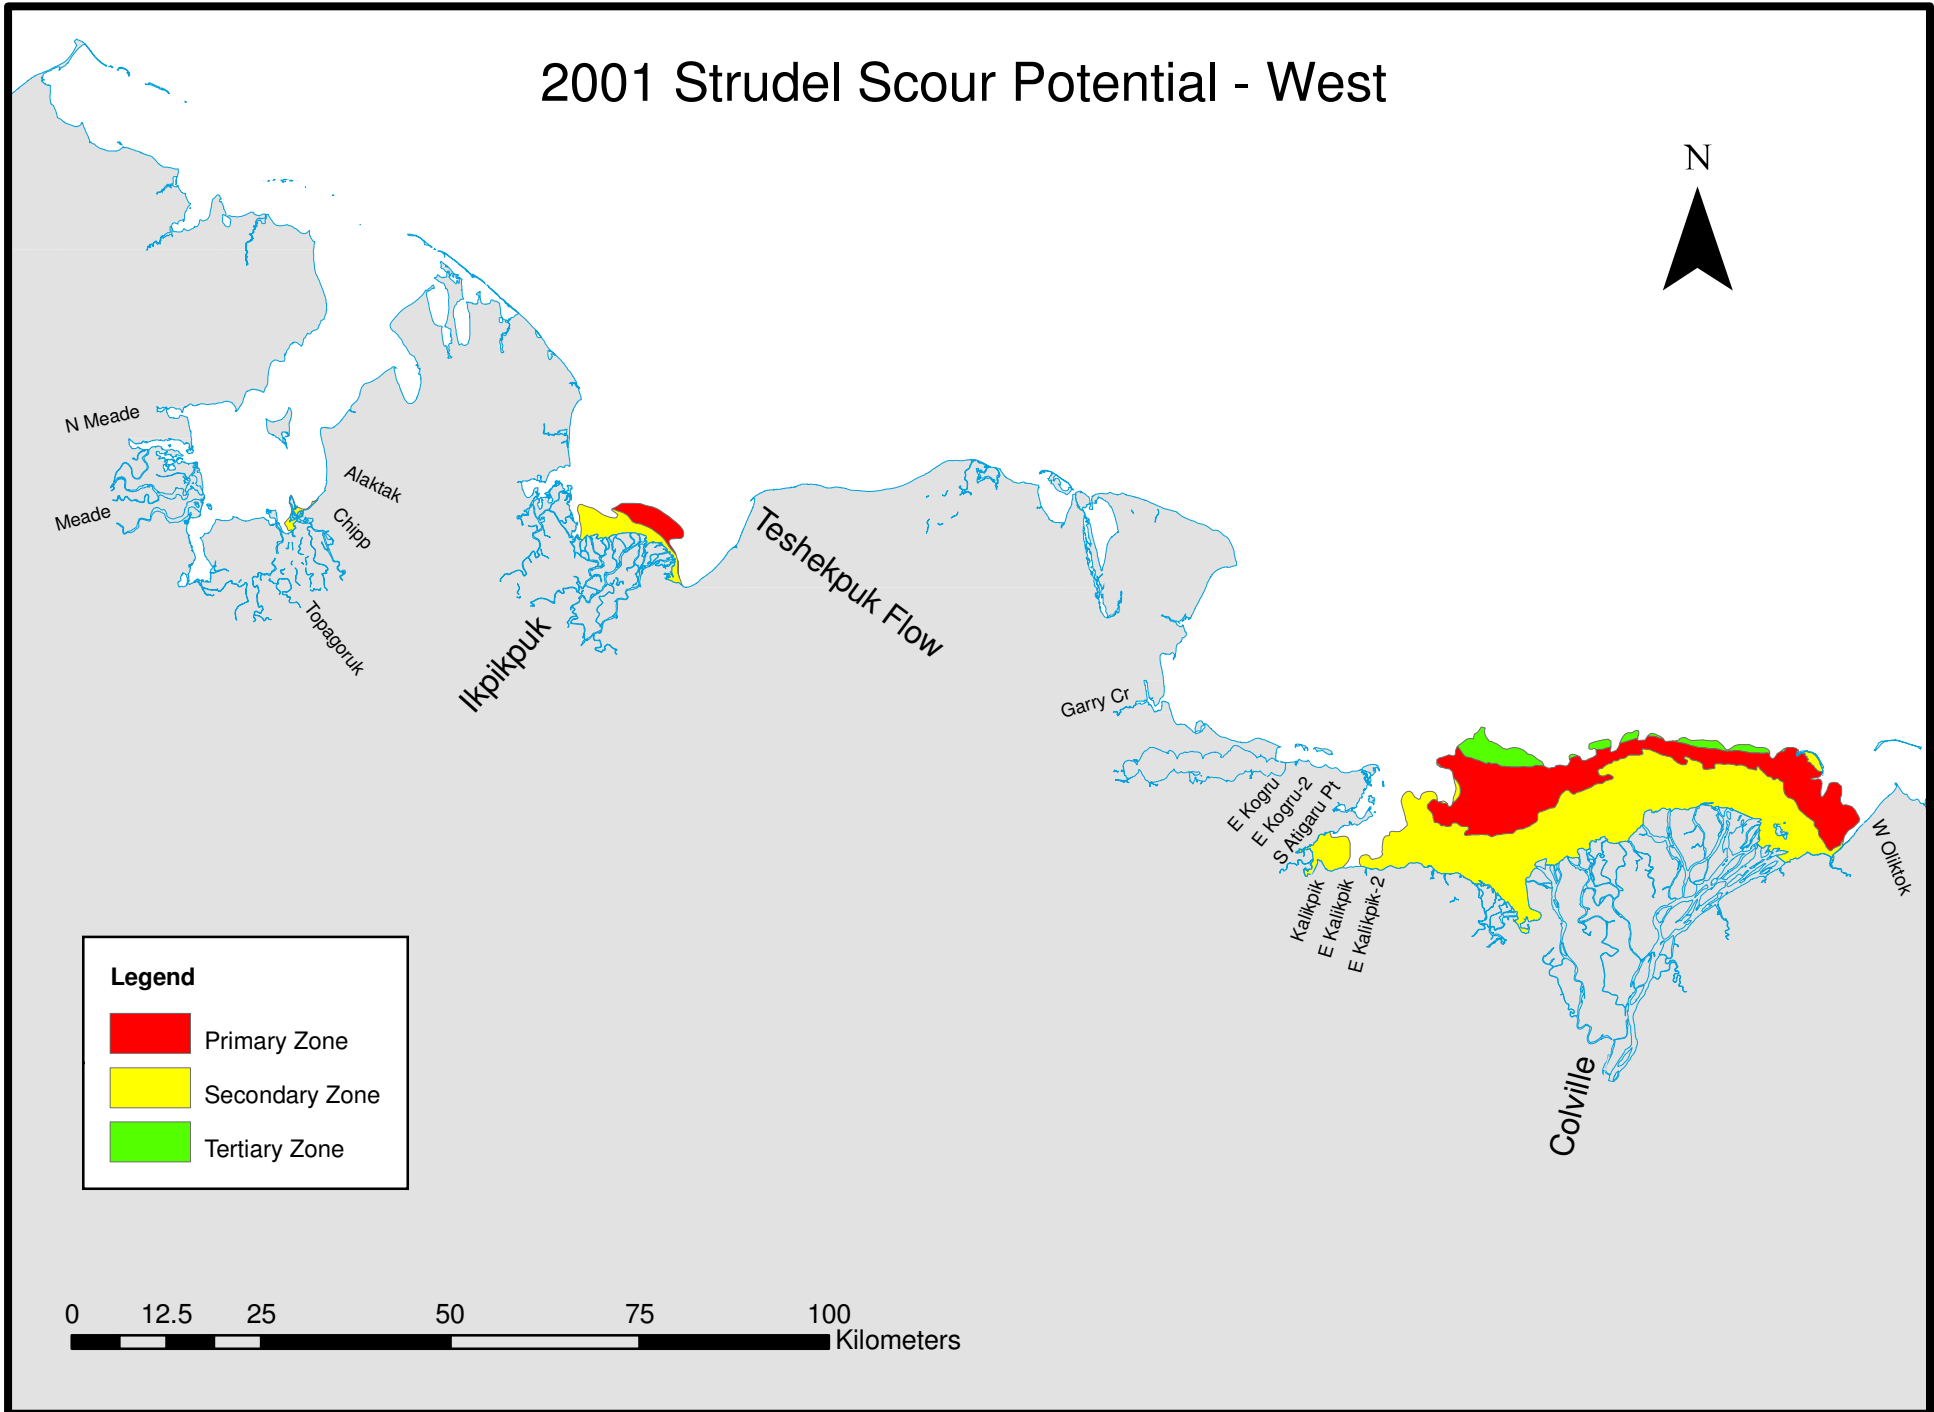

2001 Strudel Scour Potential - West