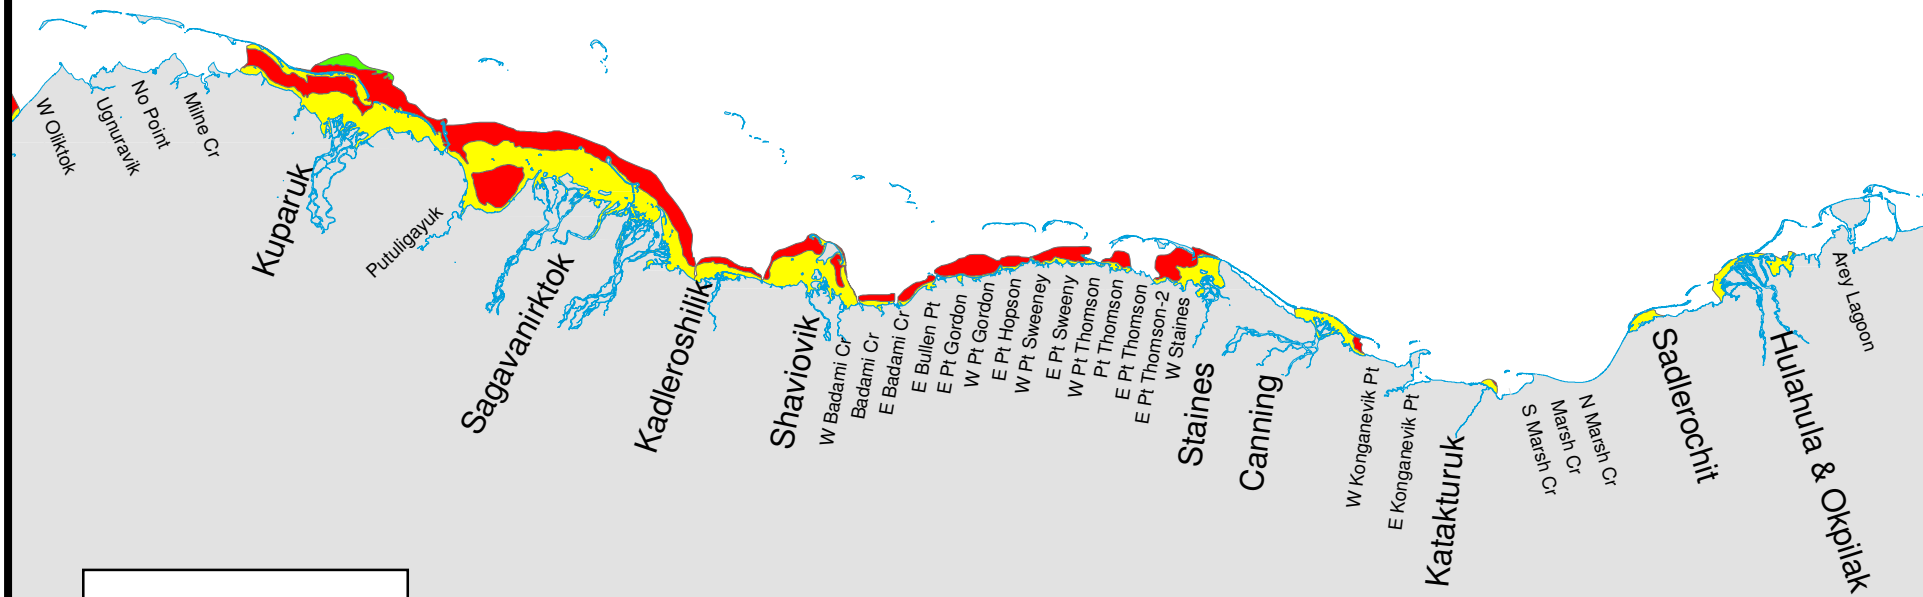

# 1998 Strudel Scour Potential - West

**Legend**

- Primary Zone
- Secondary Zone

0 12.5 25 50 75 100 Kilometers

# 1998 Strudel Scour Potential - East

**Legend**

- Primary Zone
- Secondary Zone
- Tertiary Zone