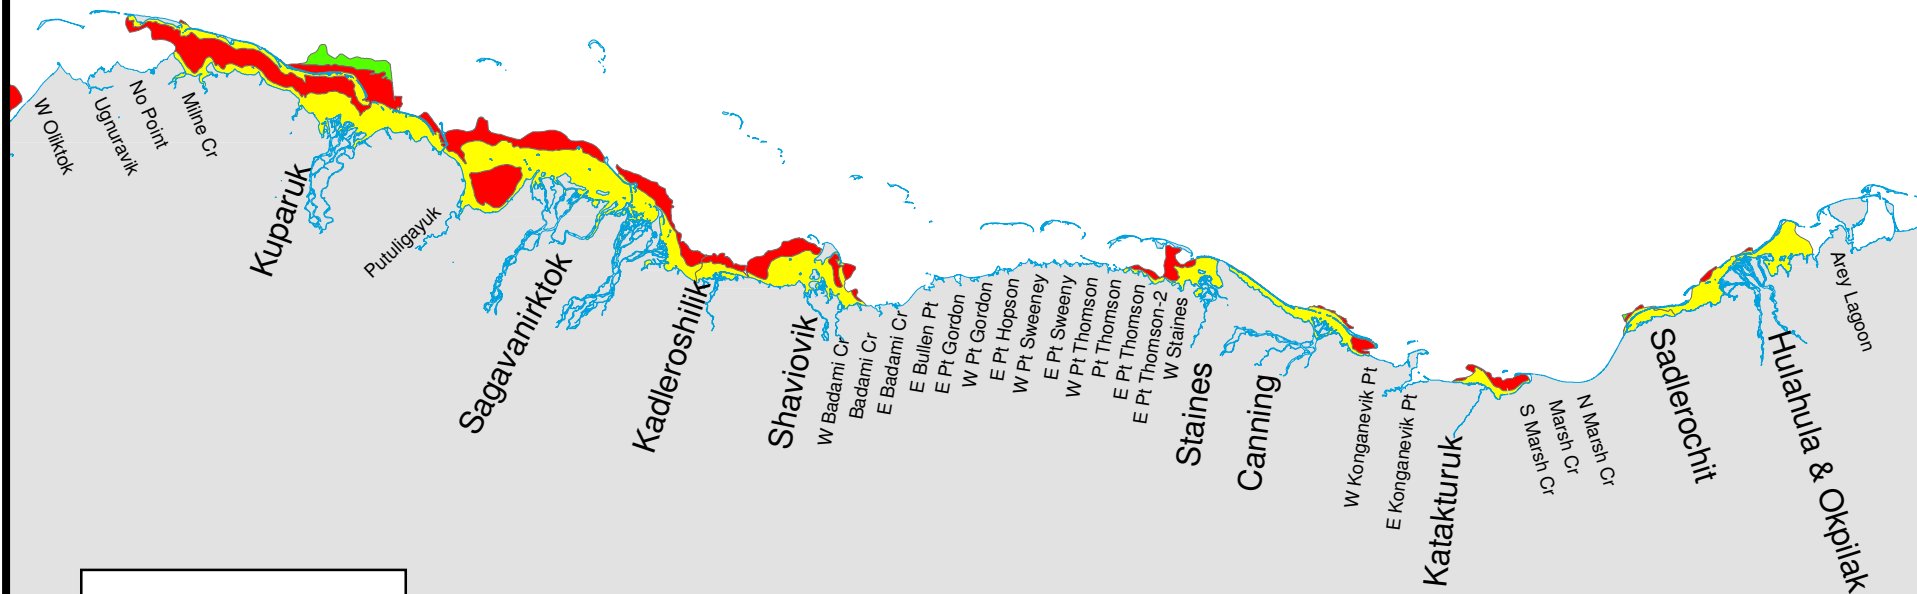

2001 Strudel Scour Potential - East

Legend

- Primary Zone
- Secondary Zone
- Tertiary Zone