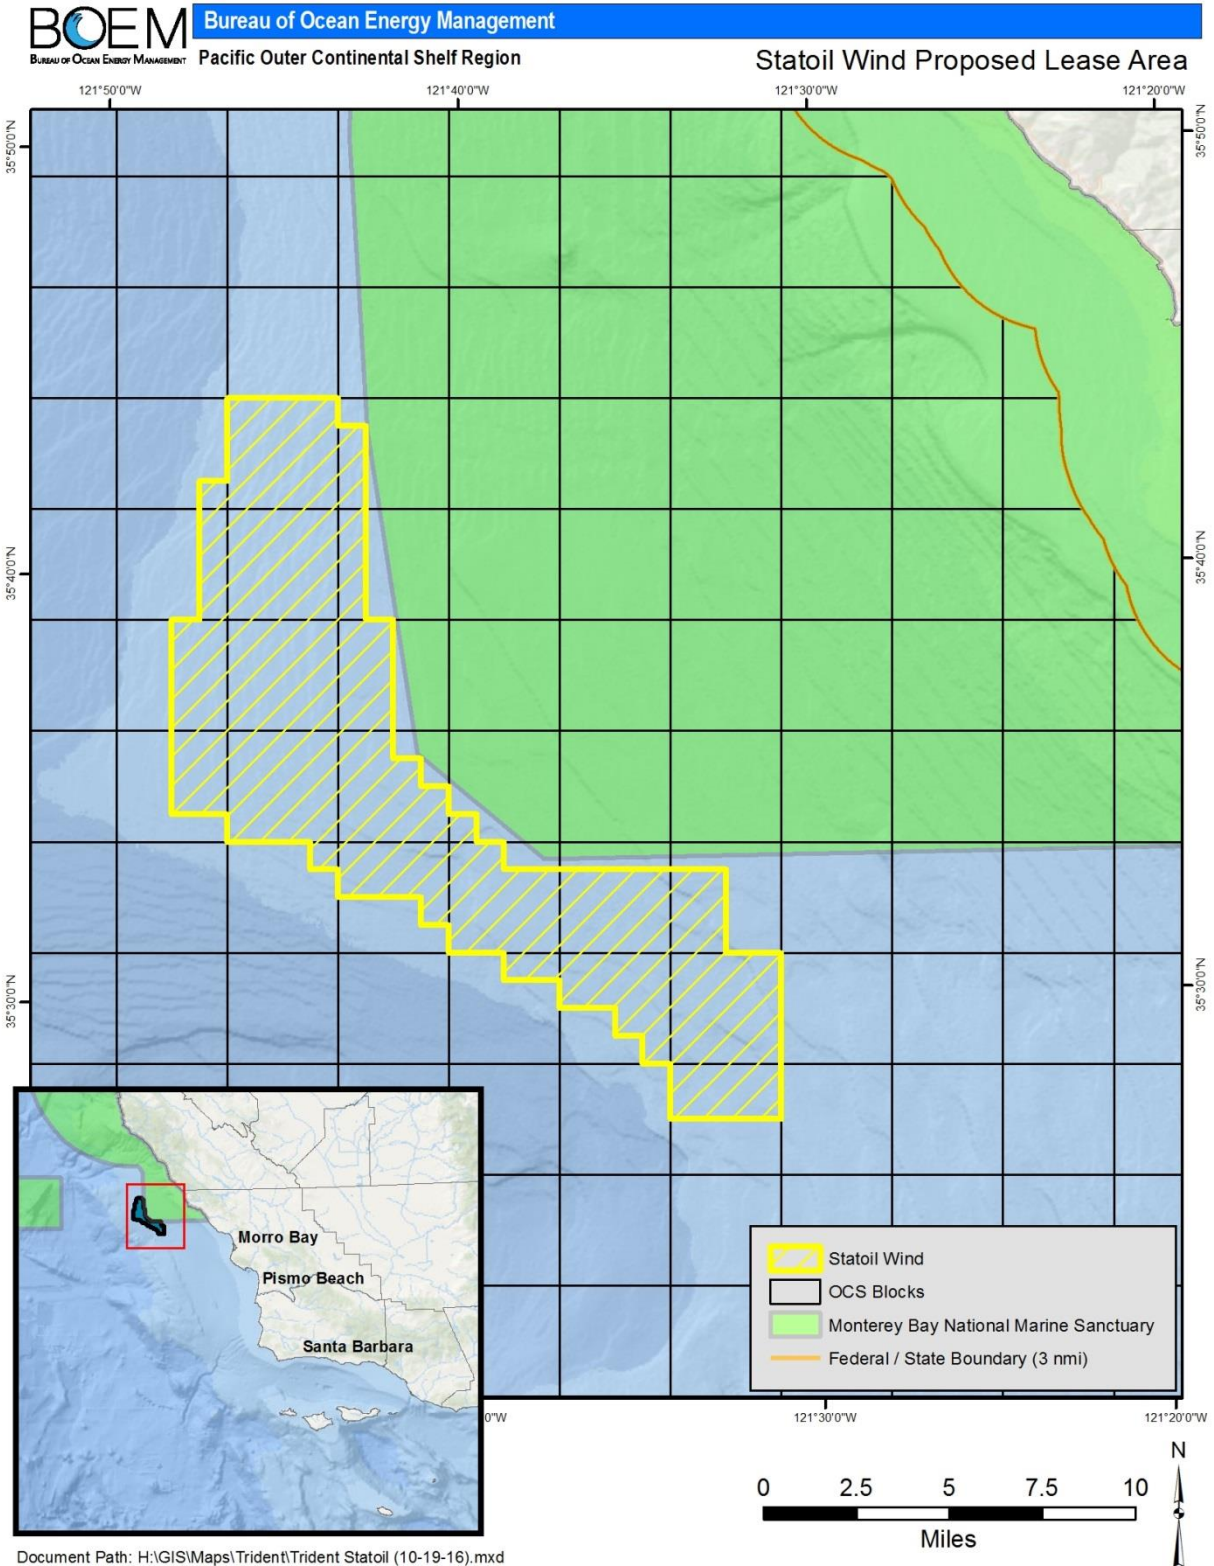

Statoil Wind US LLC Nomination