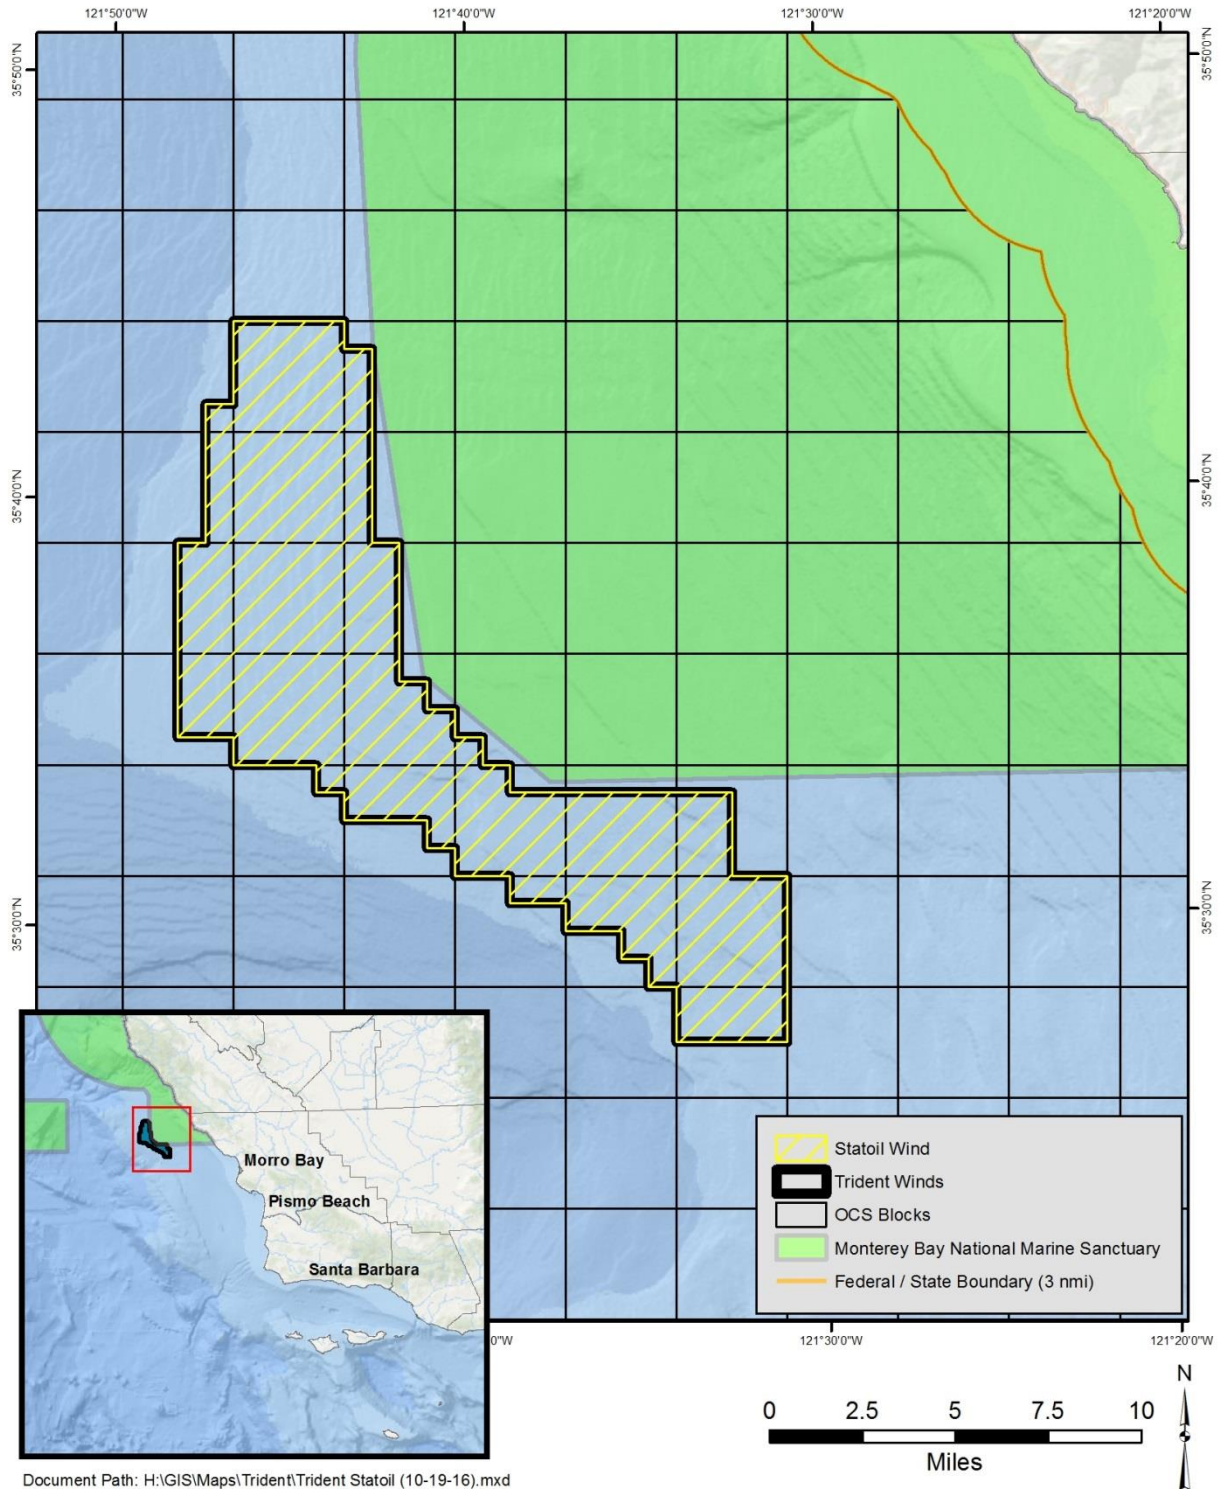

Combined Nominations

-end-