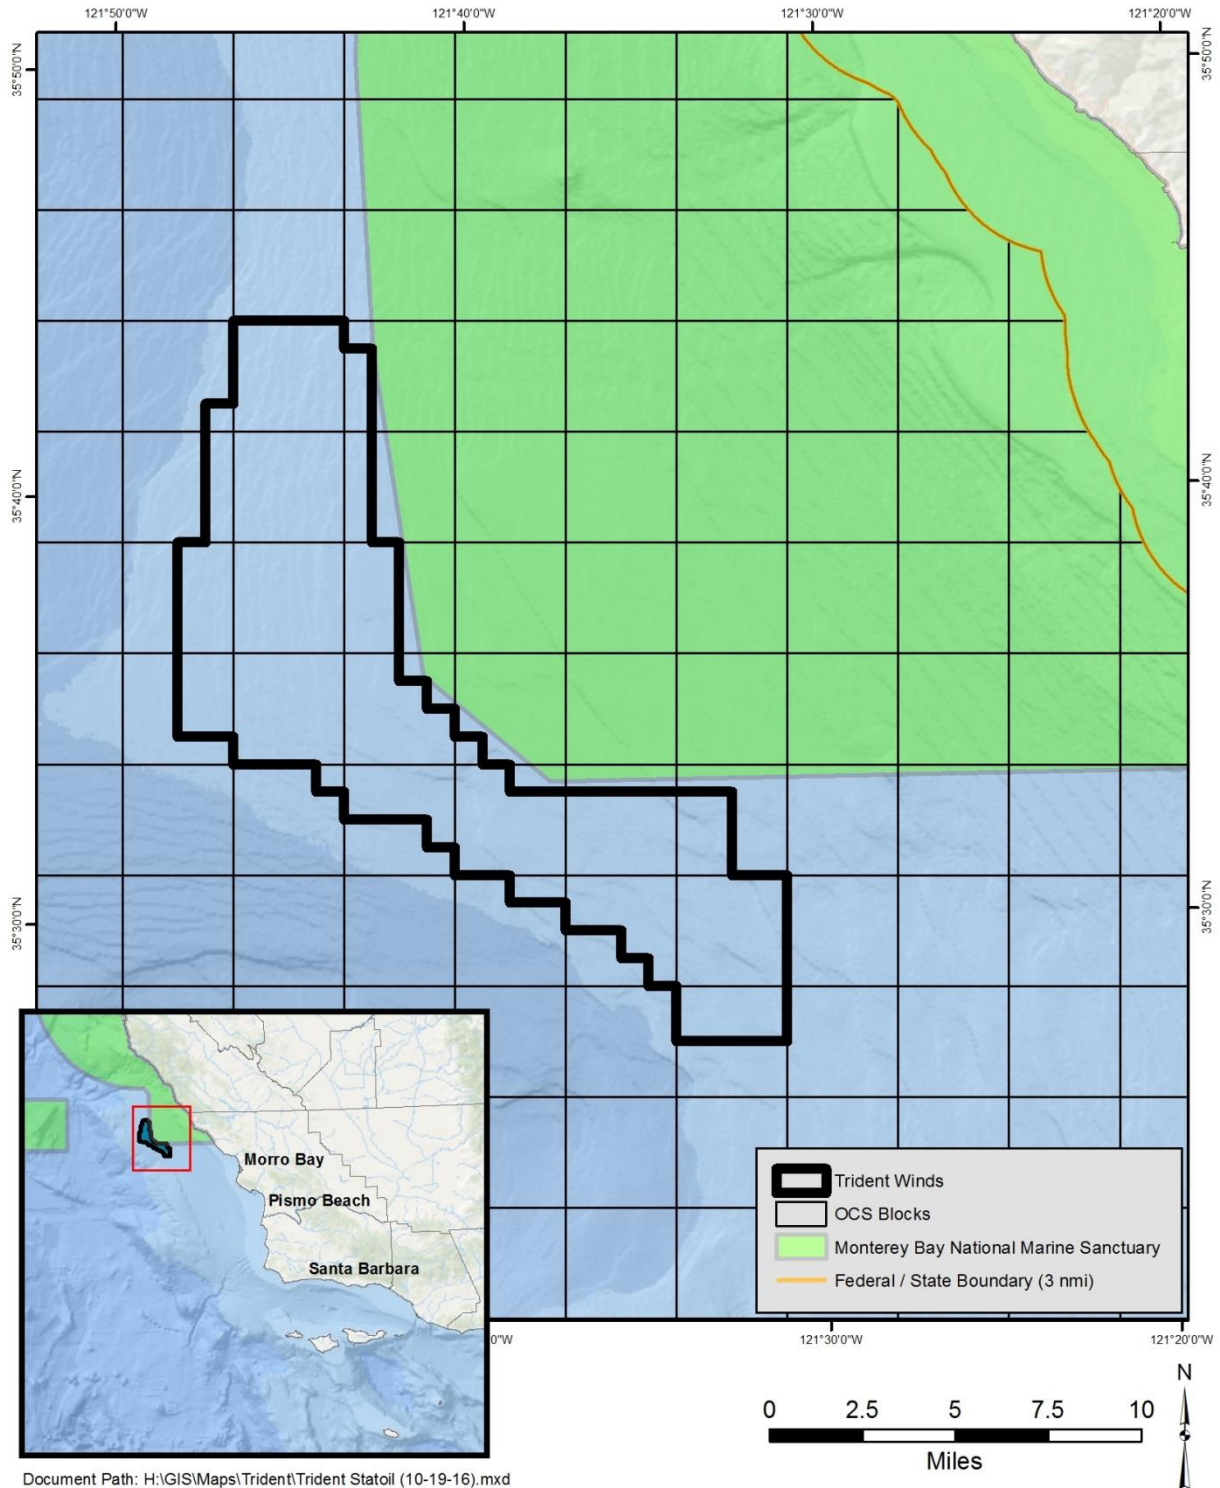

October 2016

**Bureau of Ocean Energy Management**

Commercial Leasing for Wind Power on the Outer Continental Shelf (OCS) Offshore California  
—Request for Interest Docket No. BOEM -2016-0051.

In response to Bureau of Ocean Energy Management (BOEM) *Commercial Leasing for Wind Power on the Outer Continental Shelf (OCS) Offshore California –Request for Interest (RFI)* [Docket No. BOEM-2016-0051], published August 18, 2016, BOEM received one indication of interest in response to the RFI to obtain a commercial lease for a wind energy project. In response to the RFI, Statoil Wind US, LLC (Statoil Wind) nominated the same area of commercial interest submitted by Trident Winds, LLC (Trident Winds) in the unsolicited lease request submitted in January 2016. BOEM reviewed Statoil Winds submission to assess filing completeness and has determined they are legally, technically, and financially qualified to hold an OCS renewable energy commercial lease. The following map depicts the area of commercial interest nominated by both Trident Winds and Statoil Wind.

# Trident Winds LLC Nomination

<b>Protraction Name</b>	<b>Protraction No.</b>	<b>Block No.</b>
San Luis Obispo	NI10-03	6253
San Luis Obispo	NI10-03	6254
San Luis Obispo	NI10-03	6255
San Luis Obispo	NI10-03	6303
San Luis Obispo	NI10-03	6304
San Luis Obispo	NI10-03	6305
San Luis Obispo	NI10-03	6353
San Luis Obispo	NI10-03	6354
San Luis Obispo	NI10-03	6355
San Luis Obispo	NI10-03	6403
San Luis Obispo	NI10-03	6404
San Luis Obispo	NI10-03	6405
San Luis Obispo	NI10-03	6406
San Luis Obispo	NI10-03	6454
San Luis Obispo	NI10-03	6455
San Luis Obispo	NI10-03	6456
San Luis Obispo	NI10-03	6457
San Luis Obispo	NI10-03	6458
San Luis Obispo	NI10-03	6506
San Luis Obispo	NI10-03	6507
San Luis Obispo	NI10-03	6508
San Luis Obispo	NI10-03	6558