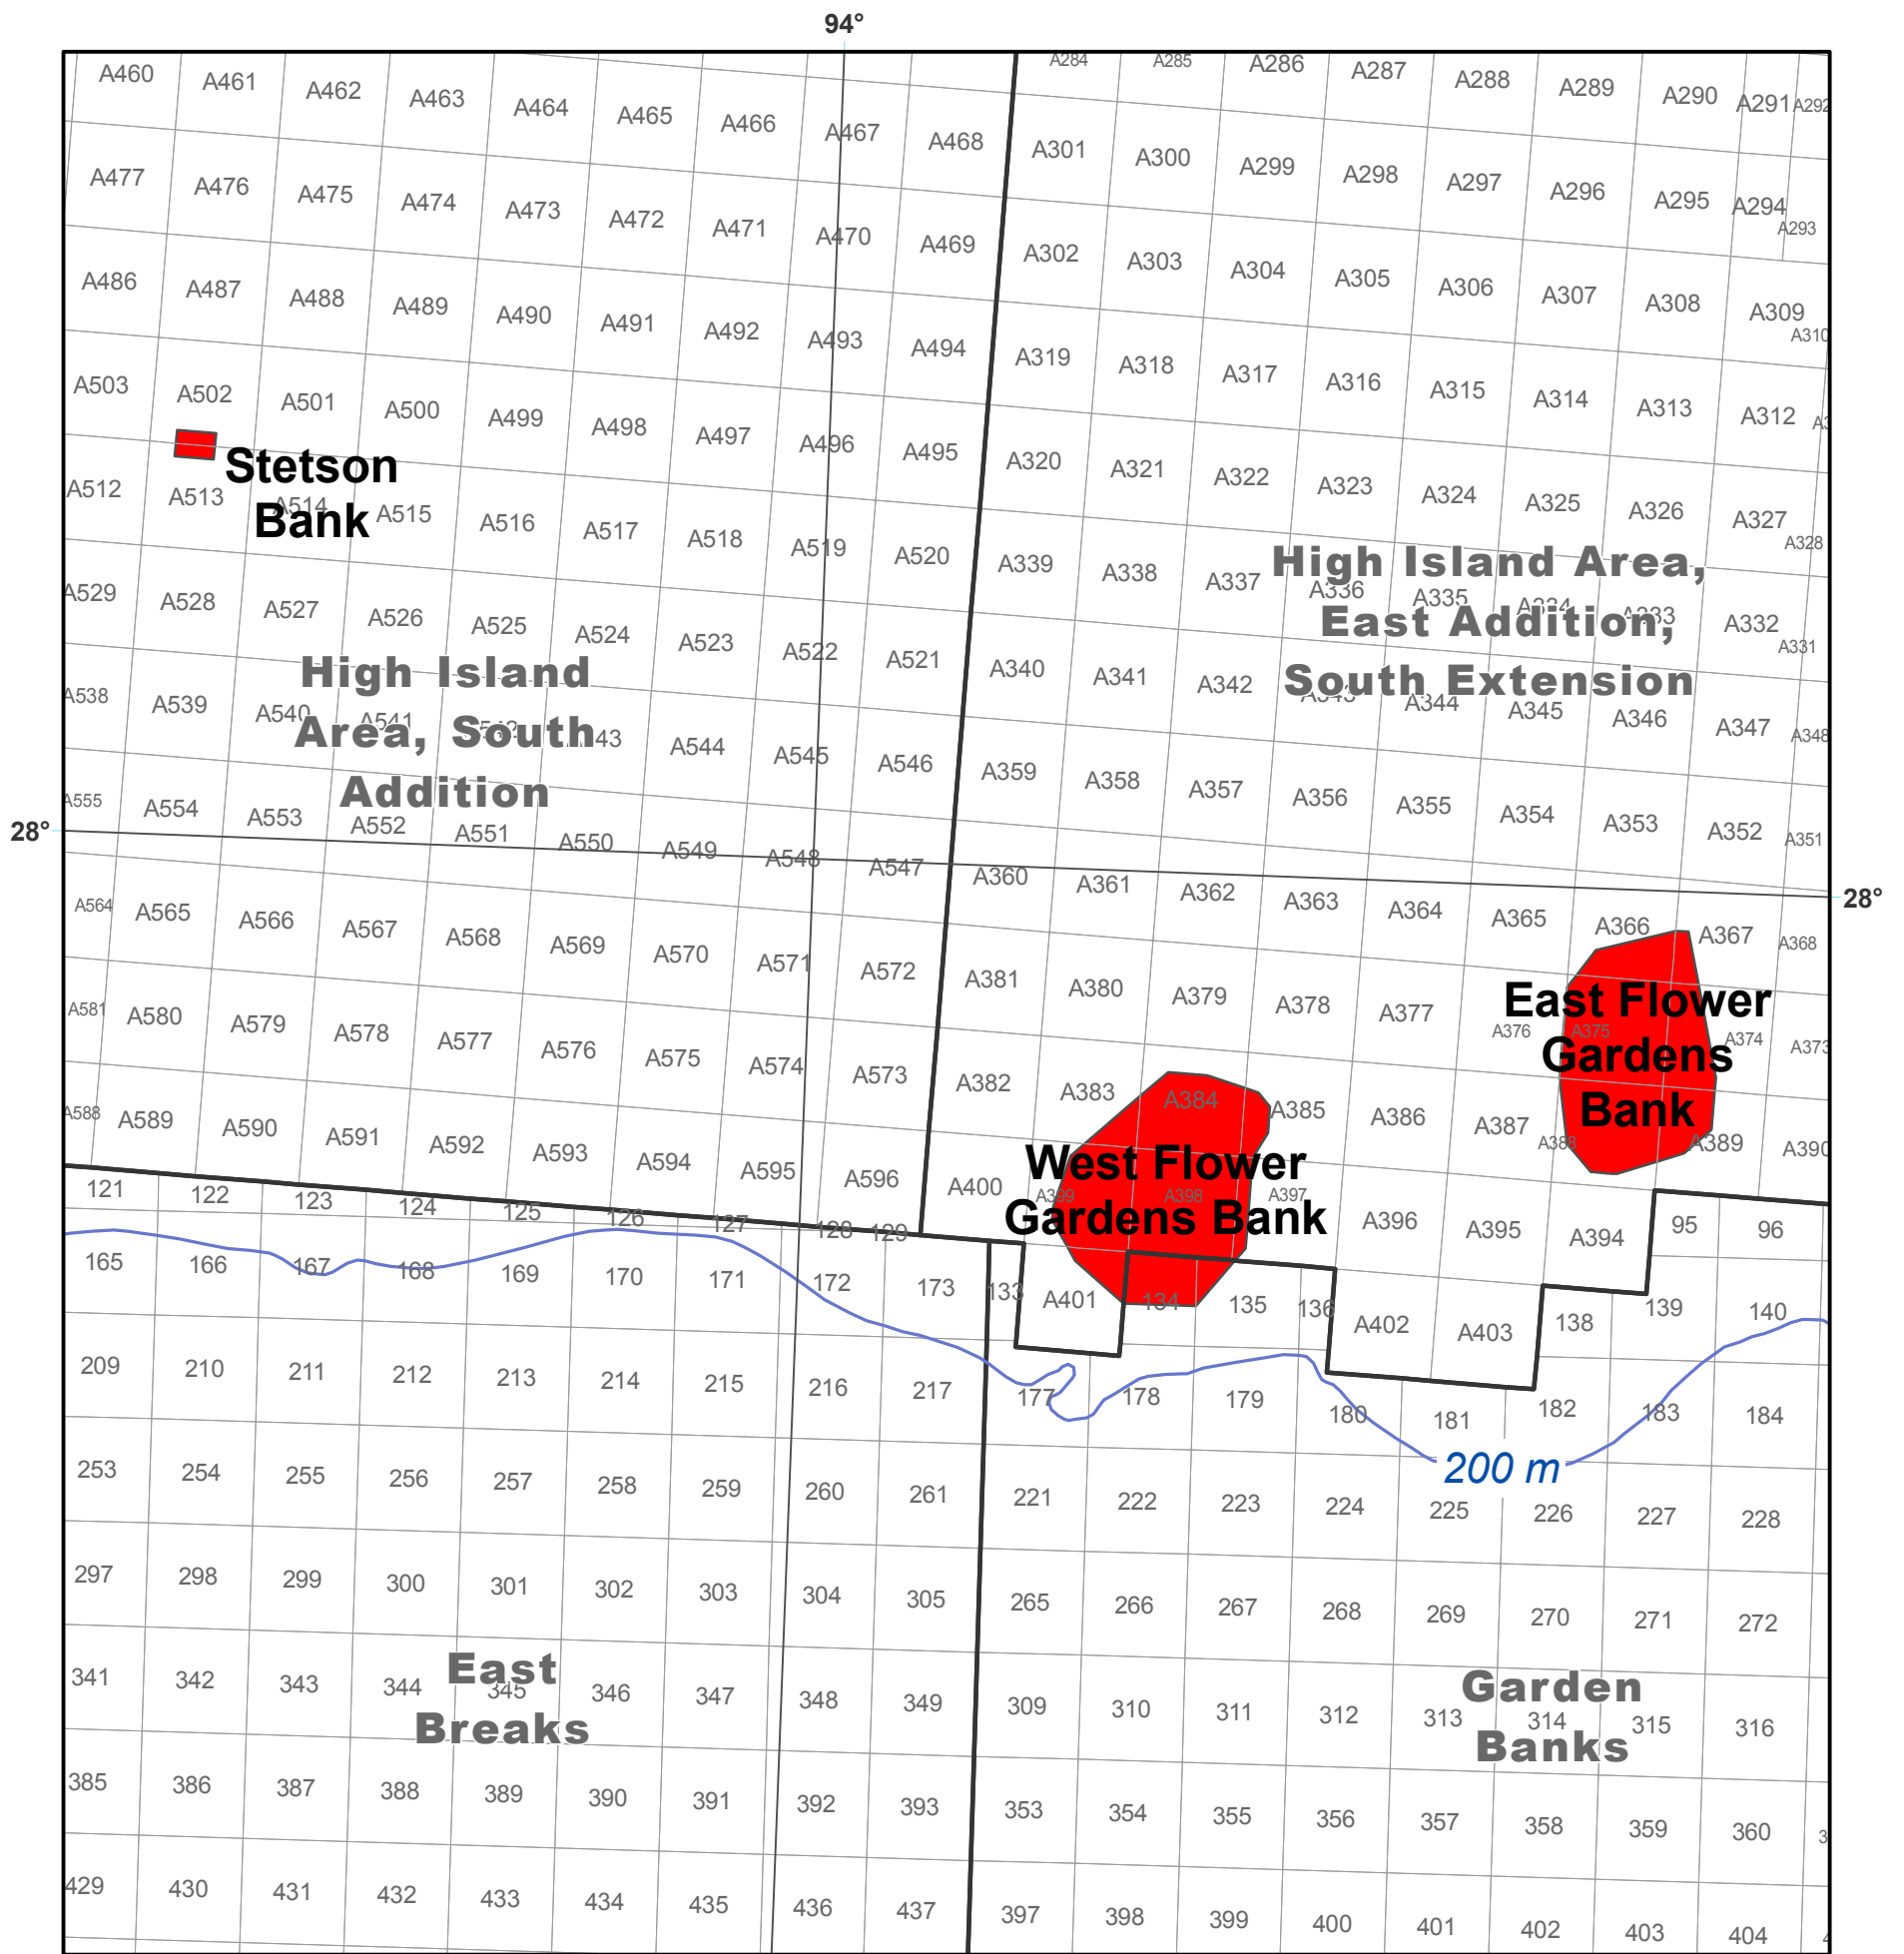

Flower Garden Banks National Marine Sanctuary

December 2012

- Flower Garden Banks National Marine Sanctuary
- Planning Area Boundary
- Protraction Map Boundary
- Block Boundary
- Water Depth (meters)