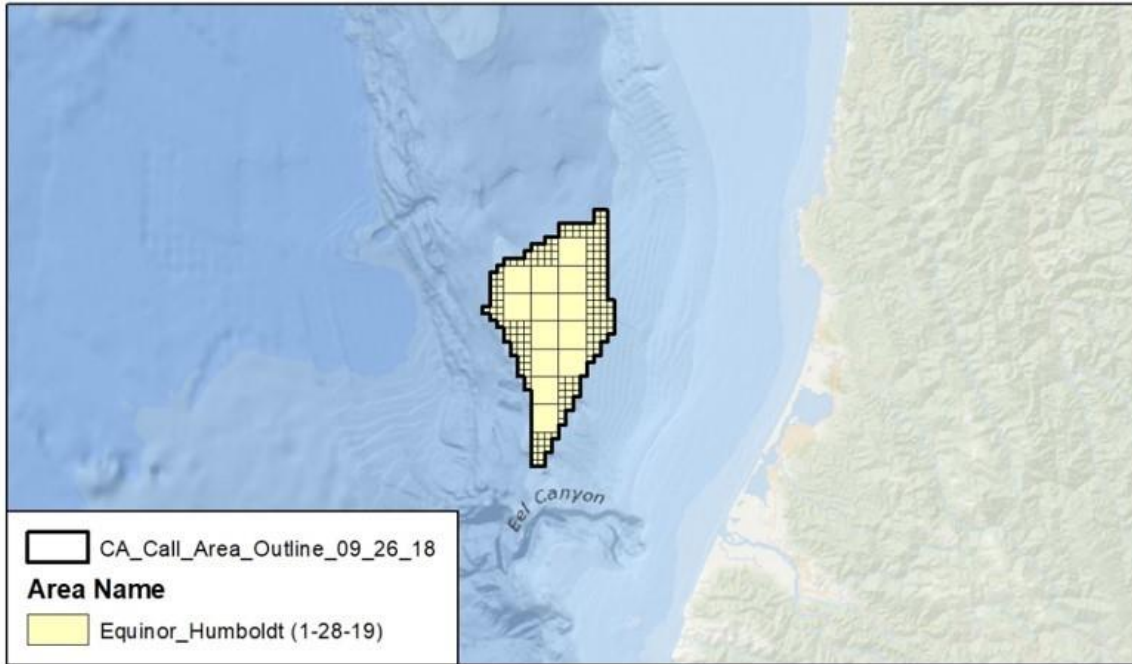

# Equinor Wind US, LLC

Bureau of Ocean Energy Management  
Pacific Outer Continental Shelf (OCS) Region

CA\_Call\_interest (1-28-19)