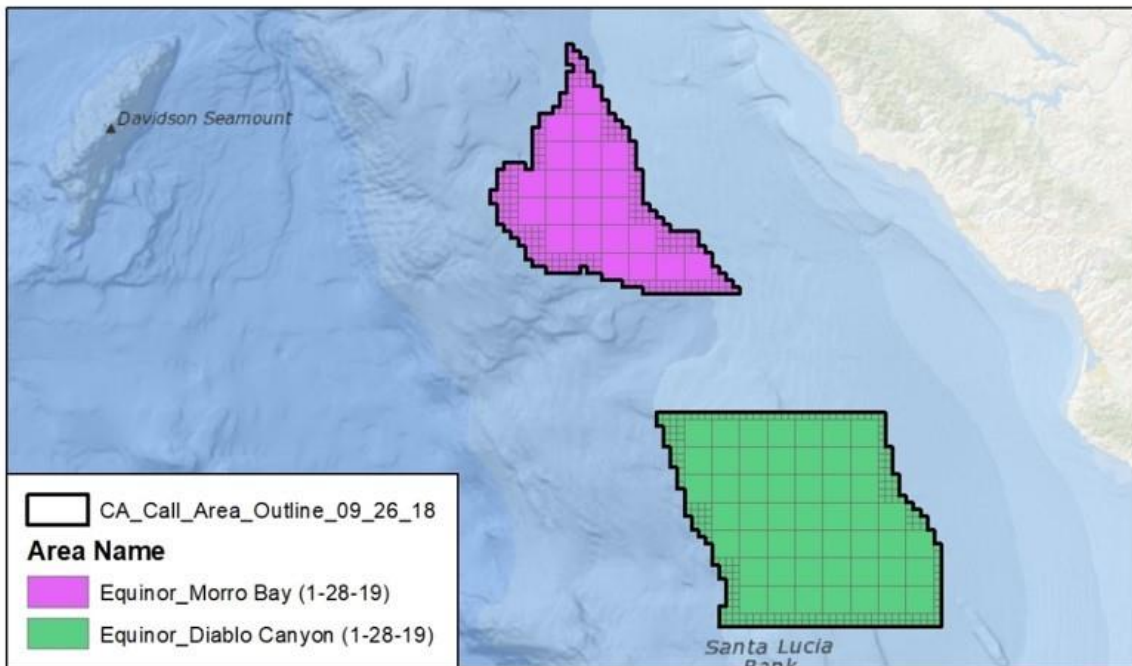

# Equinor Wind US, LLC

Bureau of Ocean Energy Management  
Pacific Outer Continental Shelf (OCS) Region

CA\_Call\_interest (1-28-19)