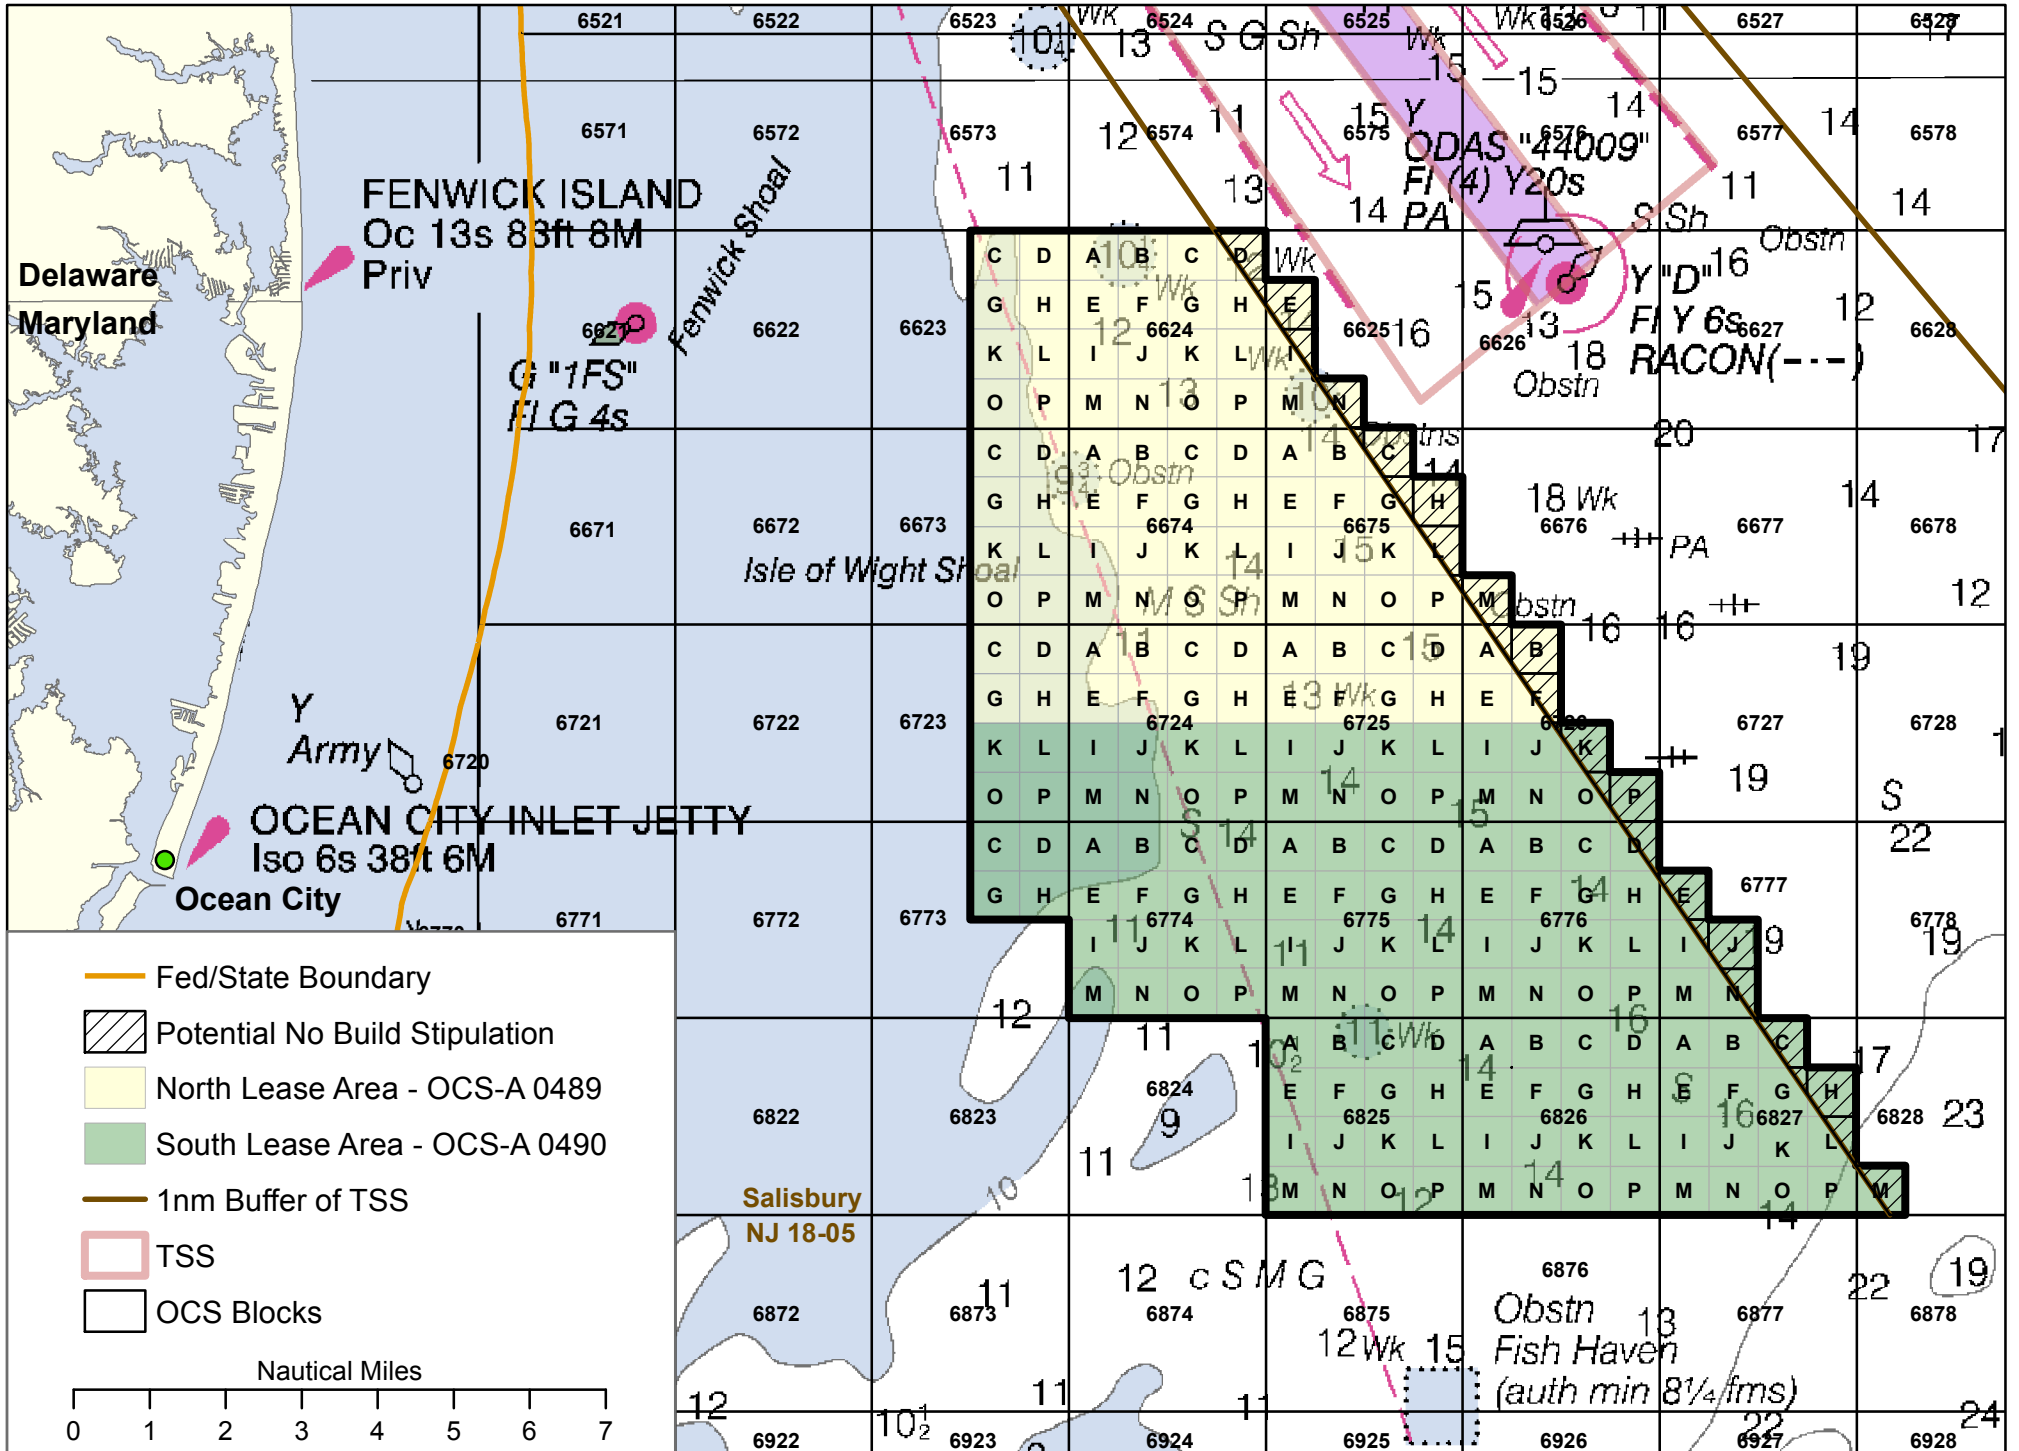

Maryland Leasing Areas

-  Fed/State Boundary
-  Potential No Build Stipulation
-  North Lease Area - OCS-A 0489
-  South Lease Area - OCS-A 0490
-  1nm Buffer of TSS
-  TSS
-  OCS Blocks