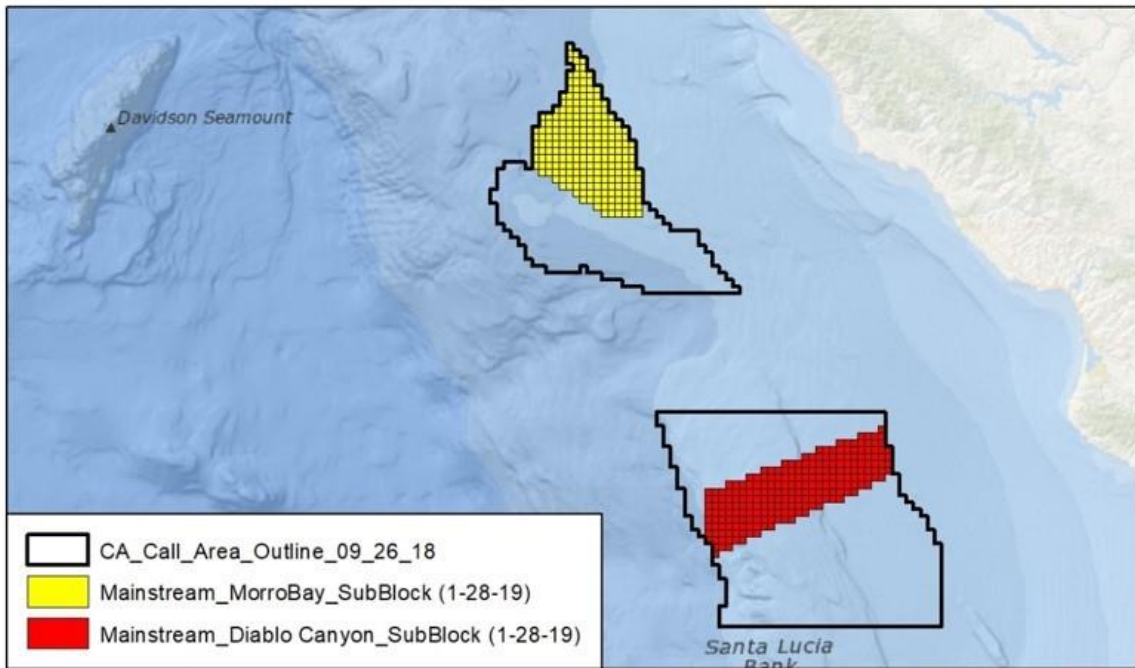

US Mainstream Renewable Power, Inc.

US Mainstream Renewable Power, Inc. Call Area Nominations			
Humboldt Call Area			
Protraction Name	Protraction No.	Block Number	Sub-Block
Crescent City	NK10-07	7023	I,M,N,O,P
Crescent City	NK10-07	7024	C,D,E,F,G,H,I,J,K,L,M,N,O,P
Crescent City	NK10-07	7025	E,I,M,N
Crescent City	NK10-07	7072	D,G,H,K,L,O,P
Crescent City	NK10-07	7073	ALL
Crescent City	NK10-07	7074	ALL
Crescent City	NK10-07	7075	A,B,E,F,G,I,J,K,M,N,O,P
Crescent City	NK10-07	7122	C,D,G,H,K,L,O,P
Crescent City	NK10-07	7123	A
Crescent City	NK10-07	7124	ALL
Crescent City	NK10-07	7125	ALL
Crescent City	NK10-07	7126	E,I,M,N
Eureka	NK10-10	6023	D
Eureka	NK10-10	6024	A,B,C,D,E,F,G,H,I,J,K,L,N,O,P
Eureka	NK10-10	6025	ALL
Eureka	NK10-10	6026	ALL
Eureka	NK10-10	6027	A,B,E,F,G,I,J,K,M,N
Eureka	NK10-10	6074	B,C,D,H
Eureka	NK10-10	6075	A,B,C,D,E,F,G,H,K,L
Eureka	NK10-10	6076	A,B,C,D,E,F,G,H,I,J,K,L,N,O,P
Eureka	NK10-10	6077	A,B,E
Morro Bay Call Area			
Protraction Name	Protraction No.	Block Number	Sub-Block
San Luis Obispo	NI09-03	6102	L,P
San Luis Obispo	NI09-03	6103	M
San Luis Obispo	NI09-03	6152	D,L,P
San Luis Obispo	NI09-03	6153	A,B,E,F,I,J,K,M,N,O
San Luis Obispo	NI09-03	6202	D,G,H,K,L,N,O,P
San Luis Obispo	NI09-03	6203	ALL
San Luis Obispo	NI09-03	6204	I,M
San Luis Obispo	NI09-03	6251	D,H,K,L,O,P
San Luis Obispo	NI09-03	6252	ALL
San Luis Obispo	NI09-03	6253	ALL
San Luis Obispo	NI09-03	6254	A,B,E,F,G,I,J,K,L,M,N,O,P