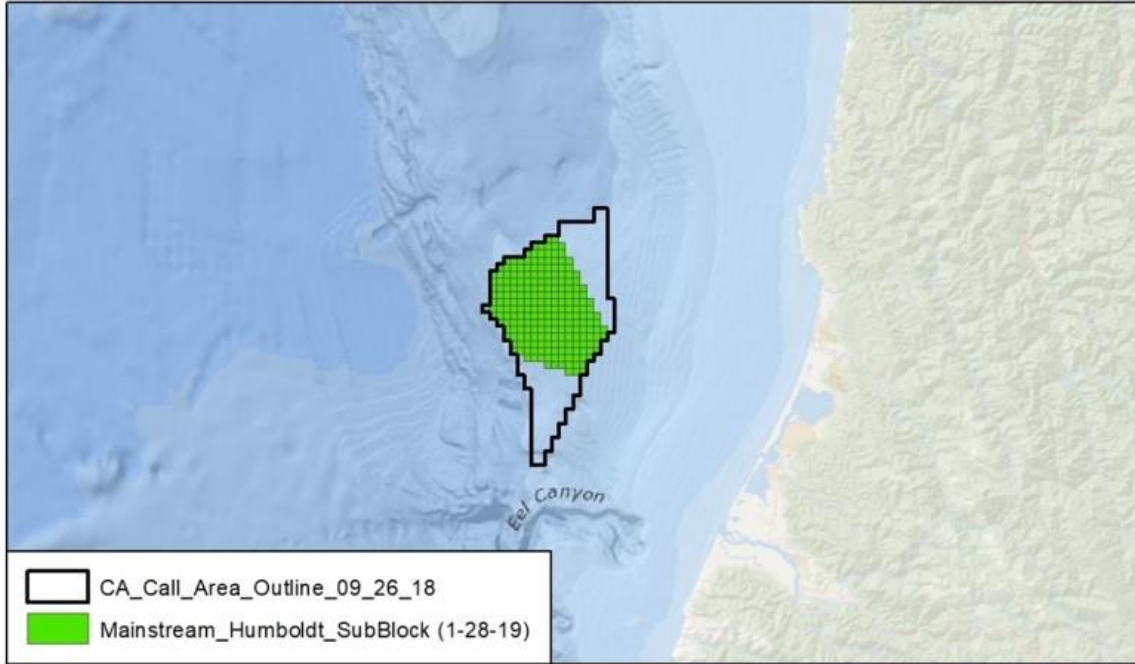

US Mainstream Renewable Power, Inc.

US Mainstream Renewable Power, Inc. Call Area Nominations			
Humboldt Call Area			
Protraction Name	Protraction No.	Block Number	Sub-Block
Crescent City	NK10-07	7023	I,M,N,O,P
Crescent City	NK10-07	7024	C,D,E,F,G,H,I,J,K,L,M,N,O,P
Crescent City	NK10-07	7025	E,I,M,N
Crescent City	NK10-07	7072	D,G,H,K,L,O,P
Crescent City	NK10-07	7073	ALL
Crescent City	NK10-07	7074	ALL
Crescent City	NK10-07	7075	A,B,E,F,G,I,J,K,M,N,O,P
Crescent City	NK10-07	7122	C,D,G,H,K,L,O,P
Crescent City	NK10-07	7123	A
Crescent City	NK10-07	7124	ALL
Crescent City	NK10-07	7125	ALL
Crescent City	NK10-07	7126	E,I,M,N
Eureka	NK10-10	6023	D
Eureka	NK10-10	6024	A,B,C,D,E,F,G,H,I,J,K,L,N,O,P
Eureka	NK10-10	6025	ALL
Eureka	NK10-10	6026	ALL
Eureka	NK10-10	6027	A,B,E,F,G,I,J,K,M,N
Eureka	NK10-10	6074	B,C,D,H
Eureka	NK10-10	6075	A,B,C,D,E,F,G,H,K,L
Eureka	NK10-10	6076	A,B,C,D,E,F,G,H,I,J,K,L,N,O,P
Eureka	NK10-10	6077	A,B,E
Morro Bay Call Area			
Protraction Name	Protraction No.	Block Number	Sub-Block
San Luis Obispo	NI09-03	6102	L,P
San Luis Obispo	NI09-03	6103	M
San Luis Obispo	NI09-03	6152	D,L,P
San Luis Obispo	NI09-03	6153	A,B,E,F,I,J,K,M,N,O
San Luis Obispo	NI09-03	6202	D,G,H,K,L,N,O,P
San Luis Obispo	NI09-03	6203	ALL
San Luis Obispo	NI09-03	6204	I,M
San Luis Obispo	NI09-03	6251	D,H,K,L,O,P
San Luis Obispo	NI09-03	6252	ALL
San Luis Obispo	NI09-03	6253	ALL
San Luis Obispo	NI09-03	6254	A,B,E,F,G,I,J,K,L,M,N,O,P