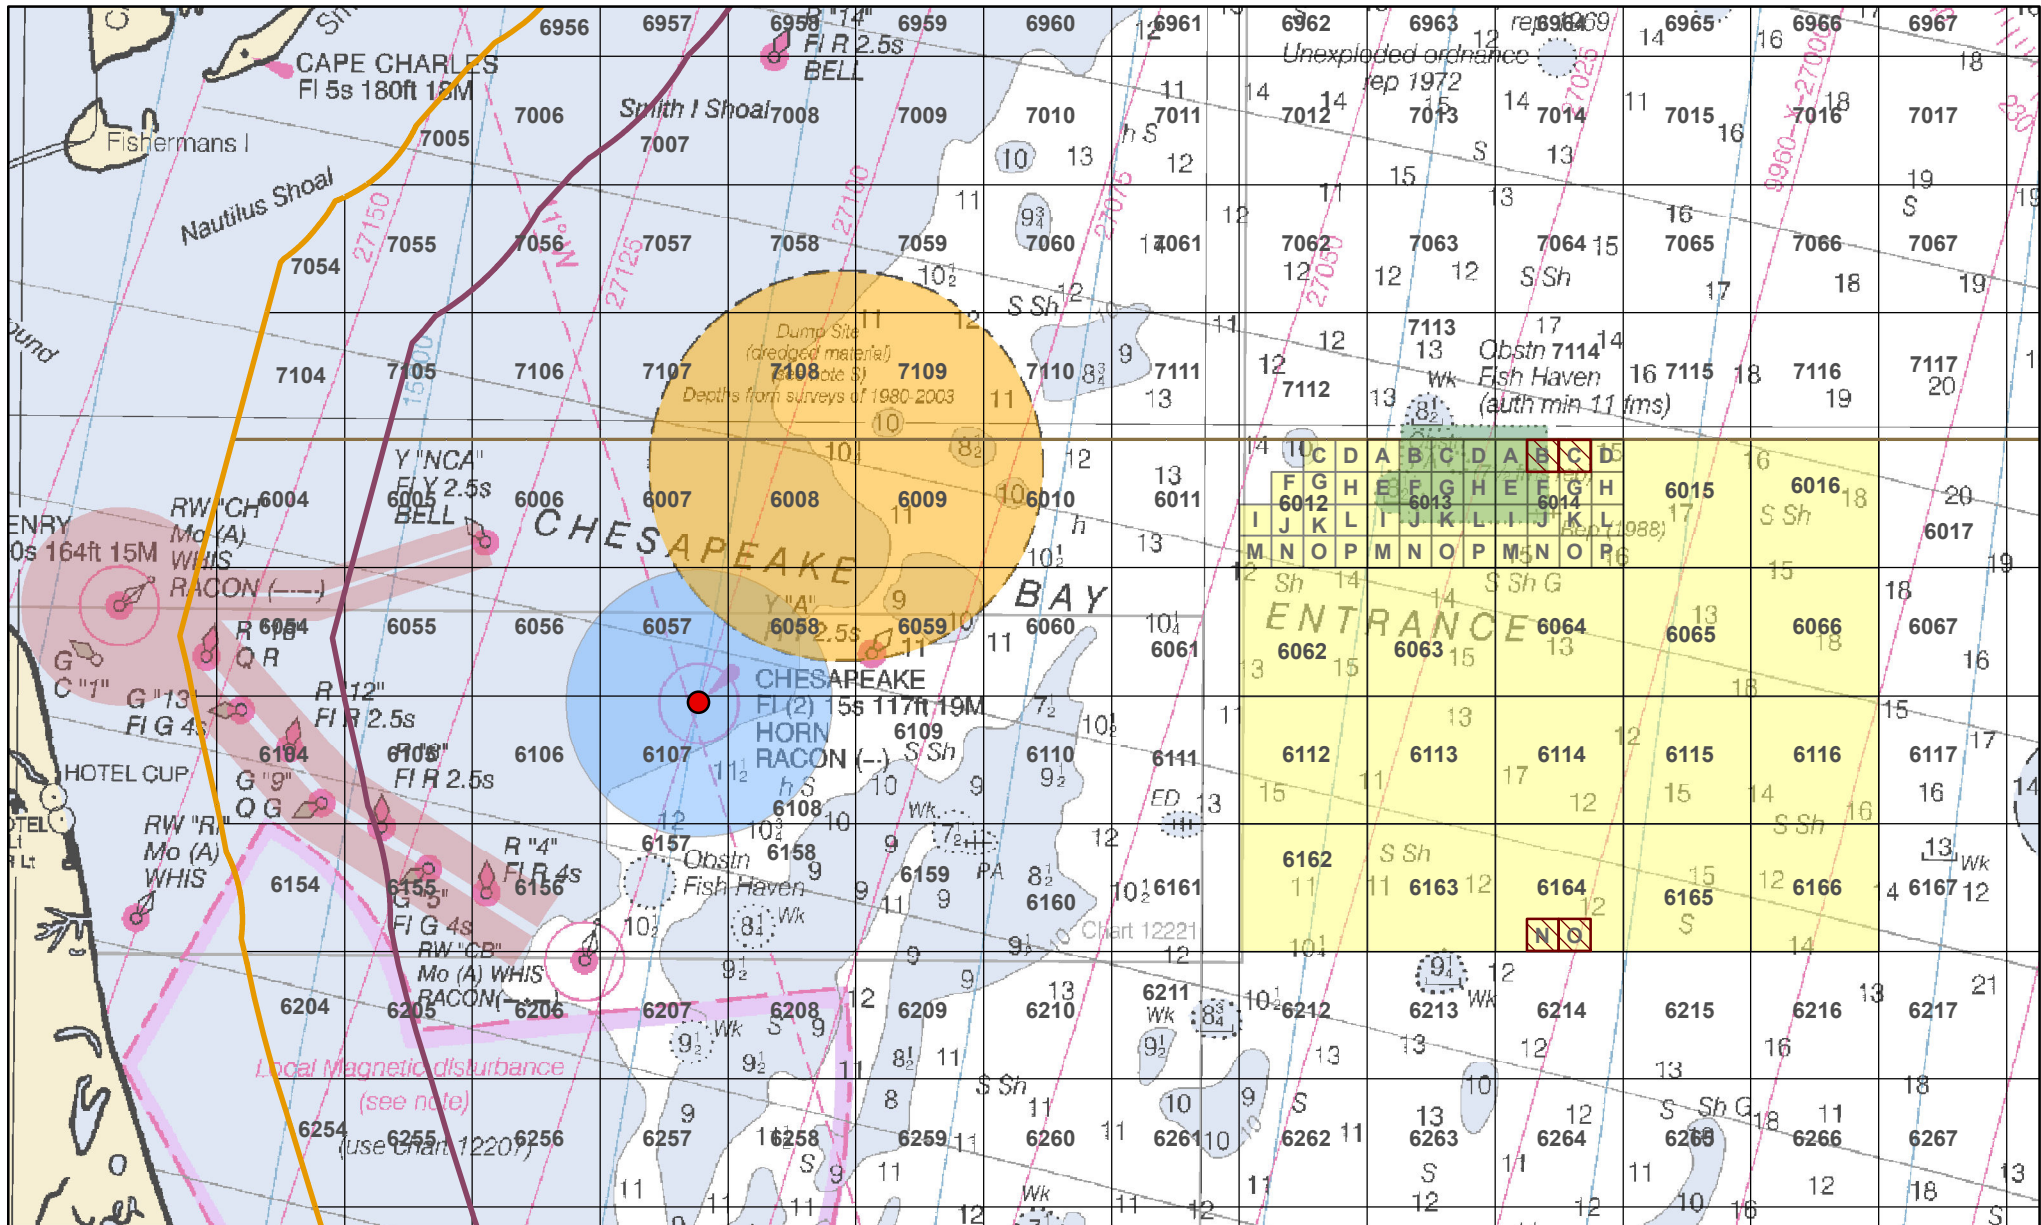

Virginia Commercial Lease Area (OCS-A 0483)

- Fed/State Boundary
- 8g Line
- Chesapeake Light House
- Chesapeake Lt/Bcn 5km Zone
- Fish Haven
- Dredge Disposal Area
- Traffic Separation Scheme
- Proposed Research Sub-blocks
- Virginia Commercial Lease Area
- OCS Lease Blocks
- Official Protraction Diagram