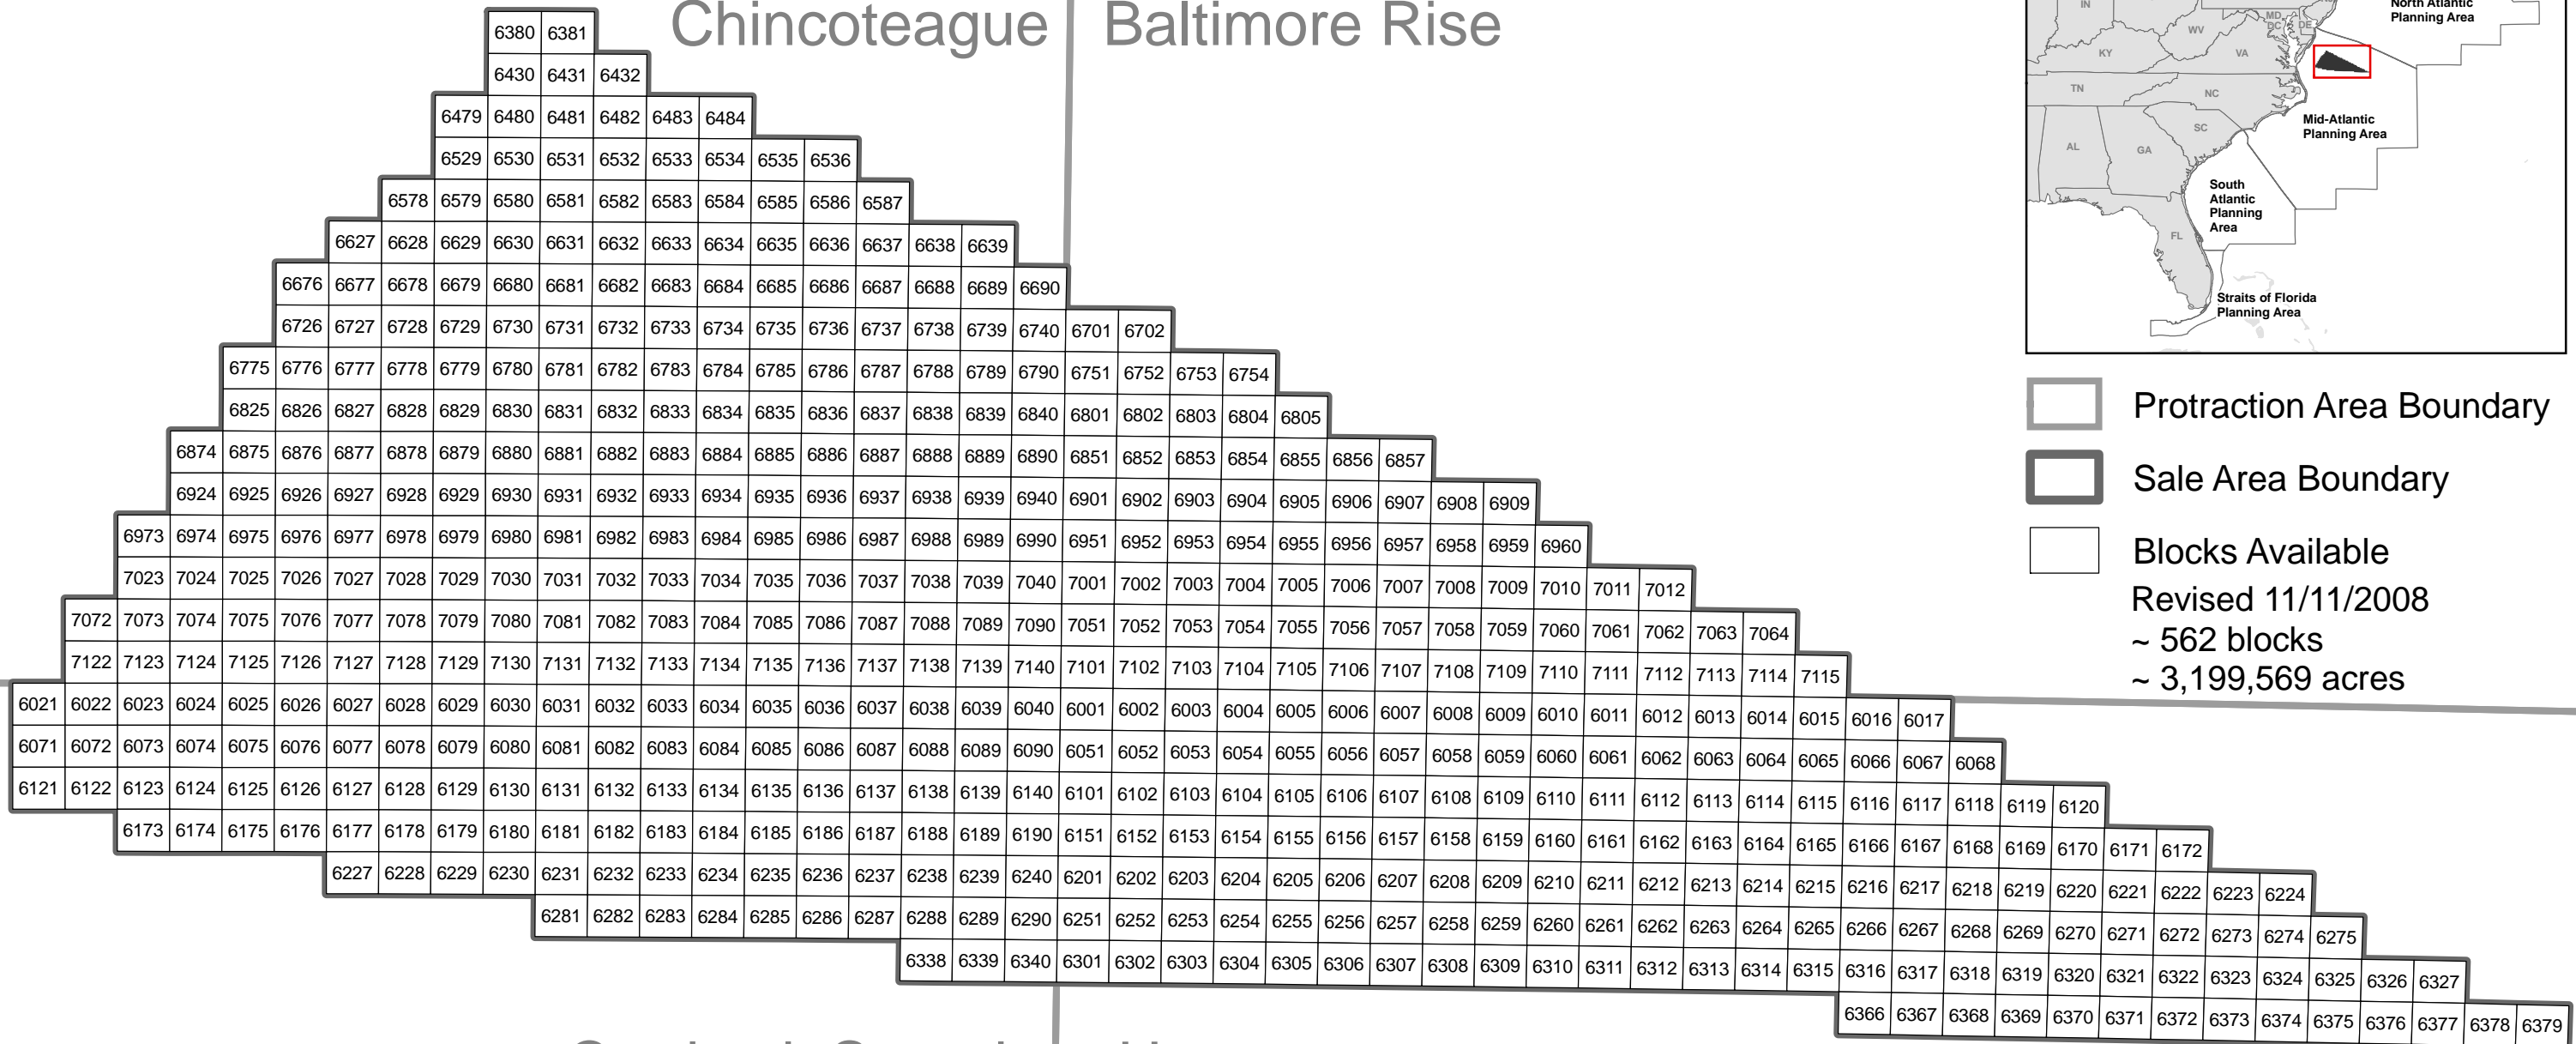

Chincoteague Baltimore Rise

-  Protraction Area Boundary
 -  Sale Area Boundary
 -  Blocks Available
- Revised 11/11/2008
 ~ 562 blocks
 ~ 3,199,569 acres

Currituck Sound Hyman

CALL FOR INFORMATION and INTEREST/NOMINATIONS MAP
Lease Sale 220

NAD 1983

This map is not intended for navigational purposes or as a legal document.