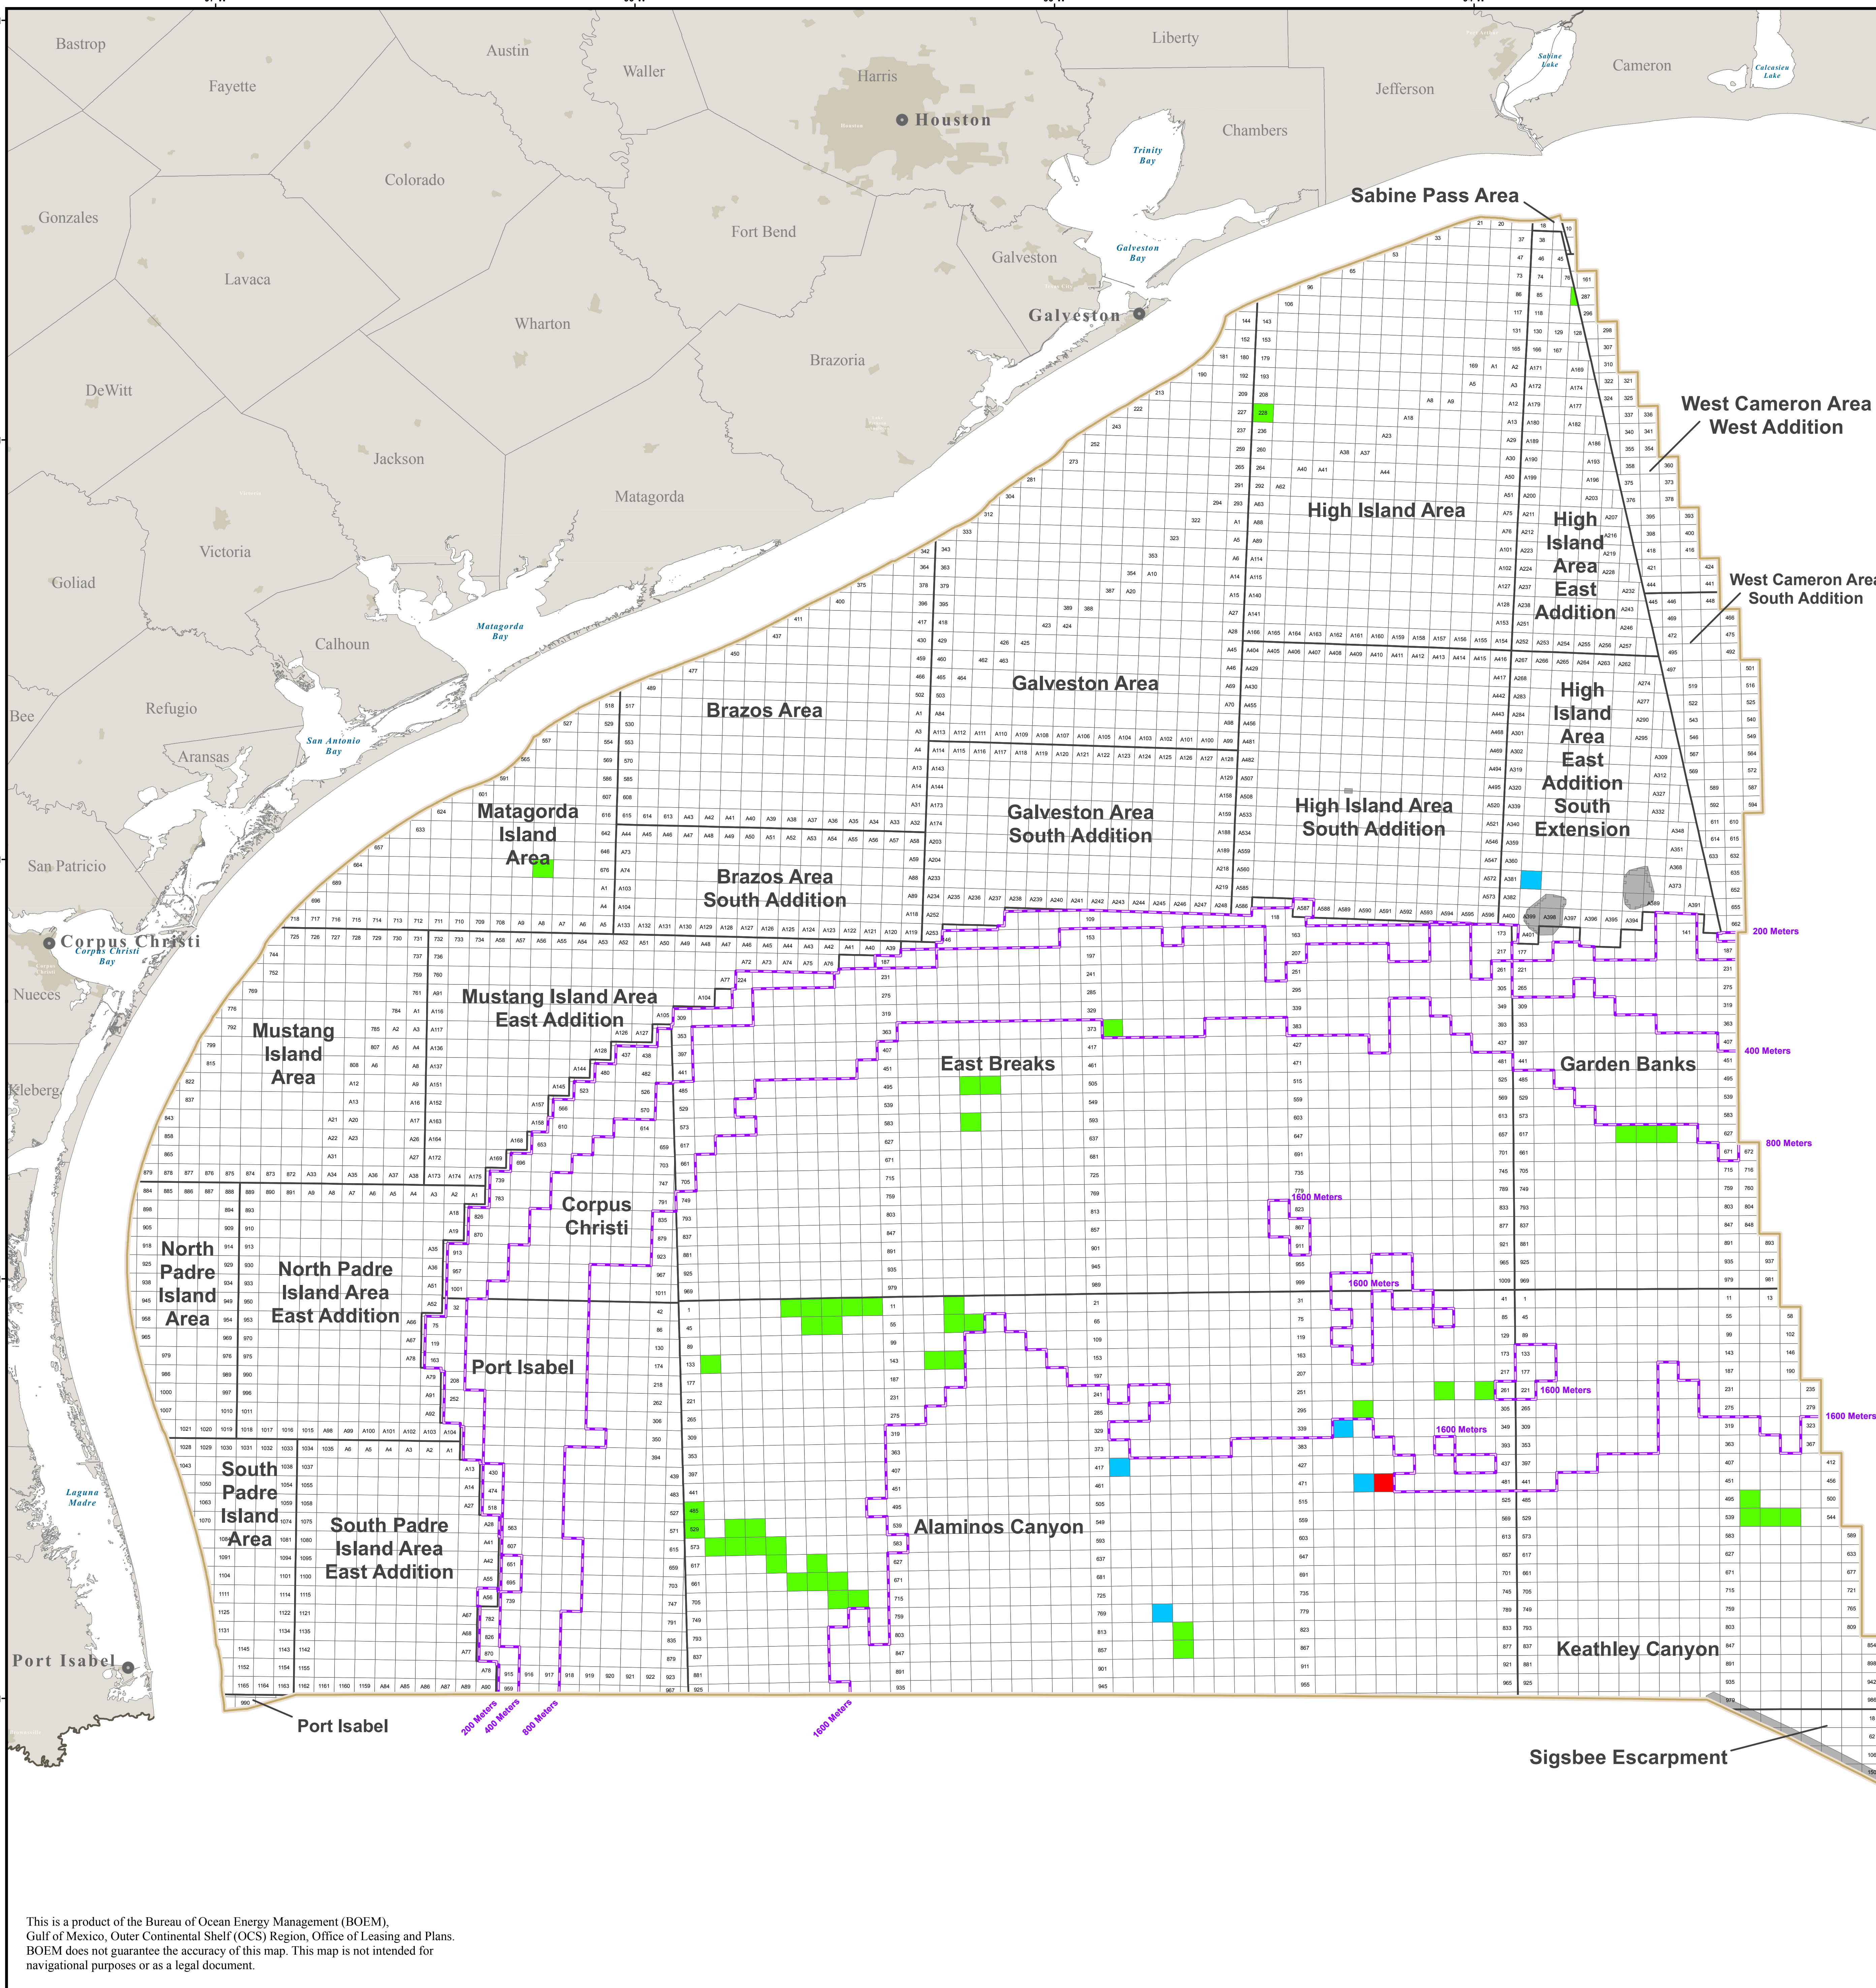

GCS North American 1927
Datum: D North American 1927