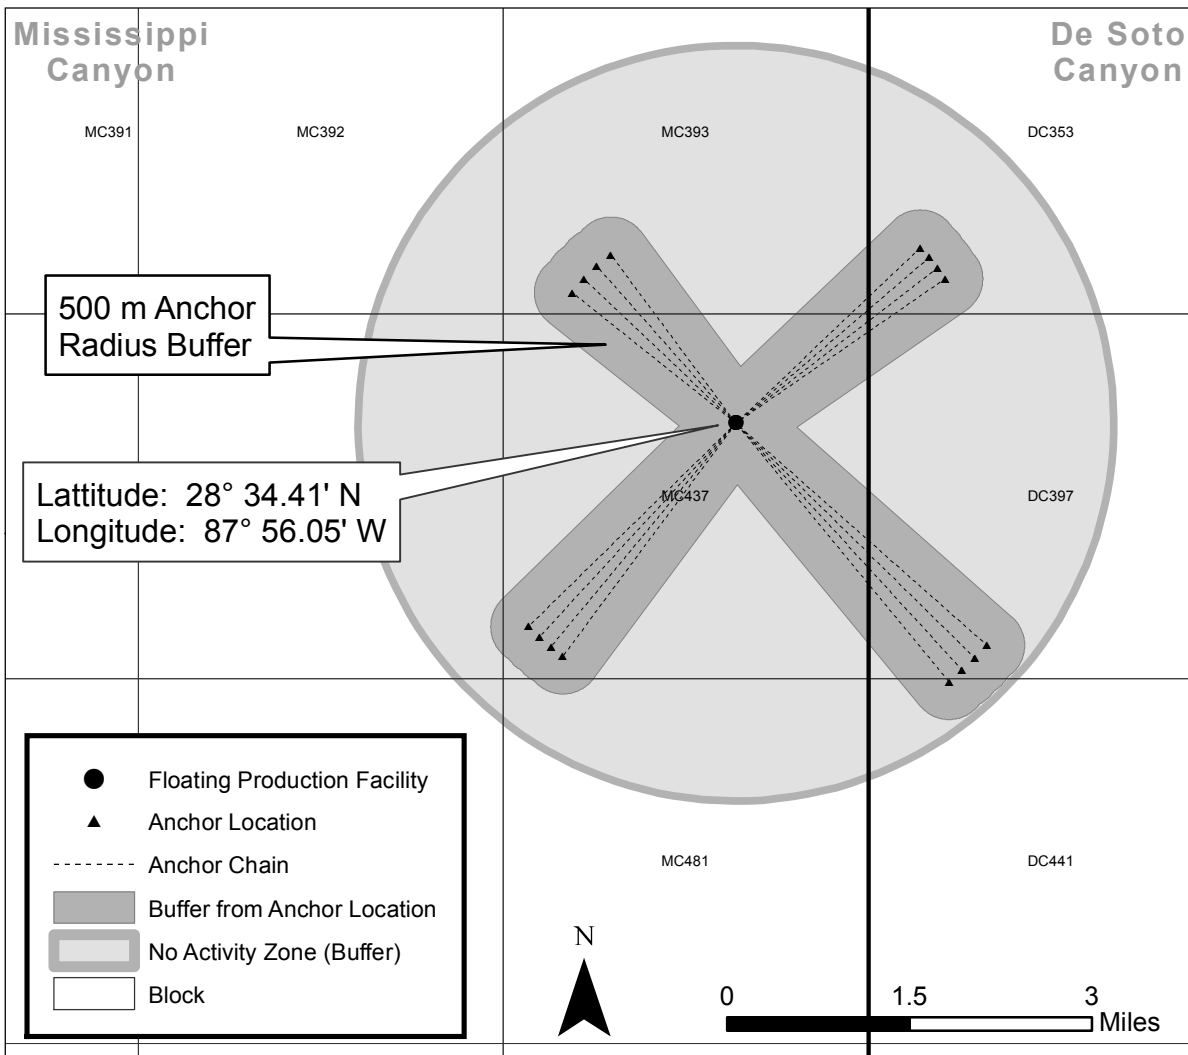

UNITED STATES DEPARTMENT OF THE INTERIOR
 BUREAU OF OCEAN ENERGY MANAGEMENT
 GULF OF MEXICO OCS REGION
Blocks with Stipulations

MISSISSIPPI CANYON, BLOCK 437 AND 481

Region-wide Gulf of Mexico Sale 256

The data shown are an approximation of the location of the infrastructure and should not be used for final evaluation.