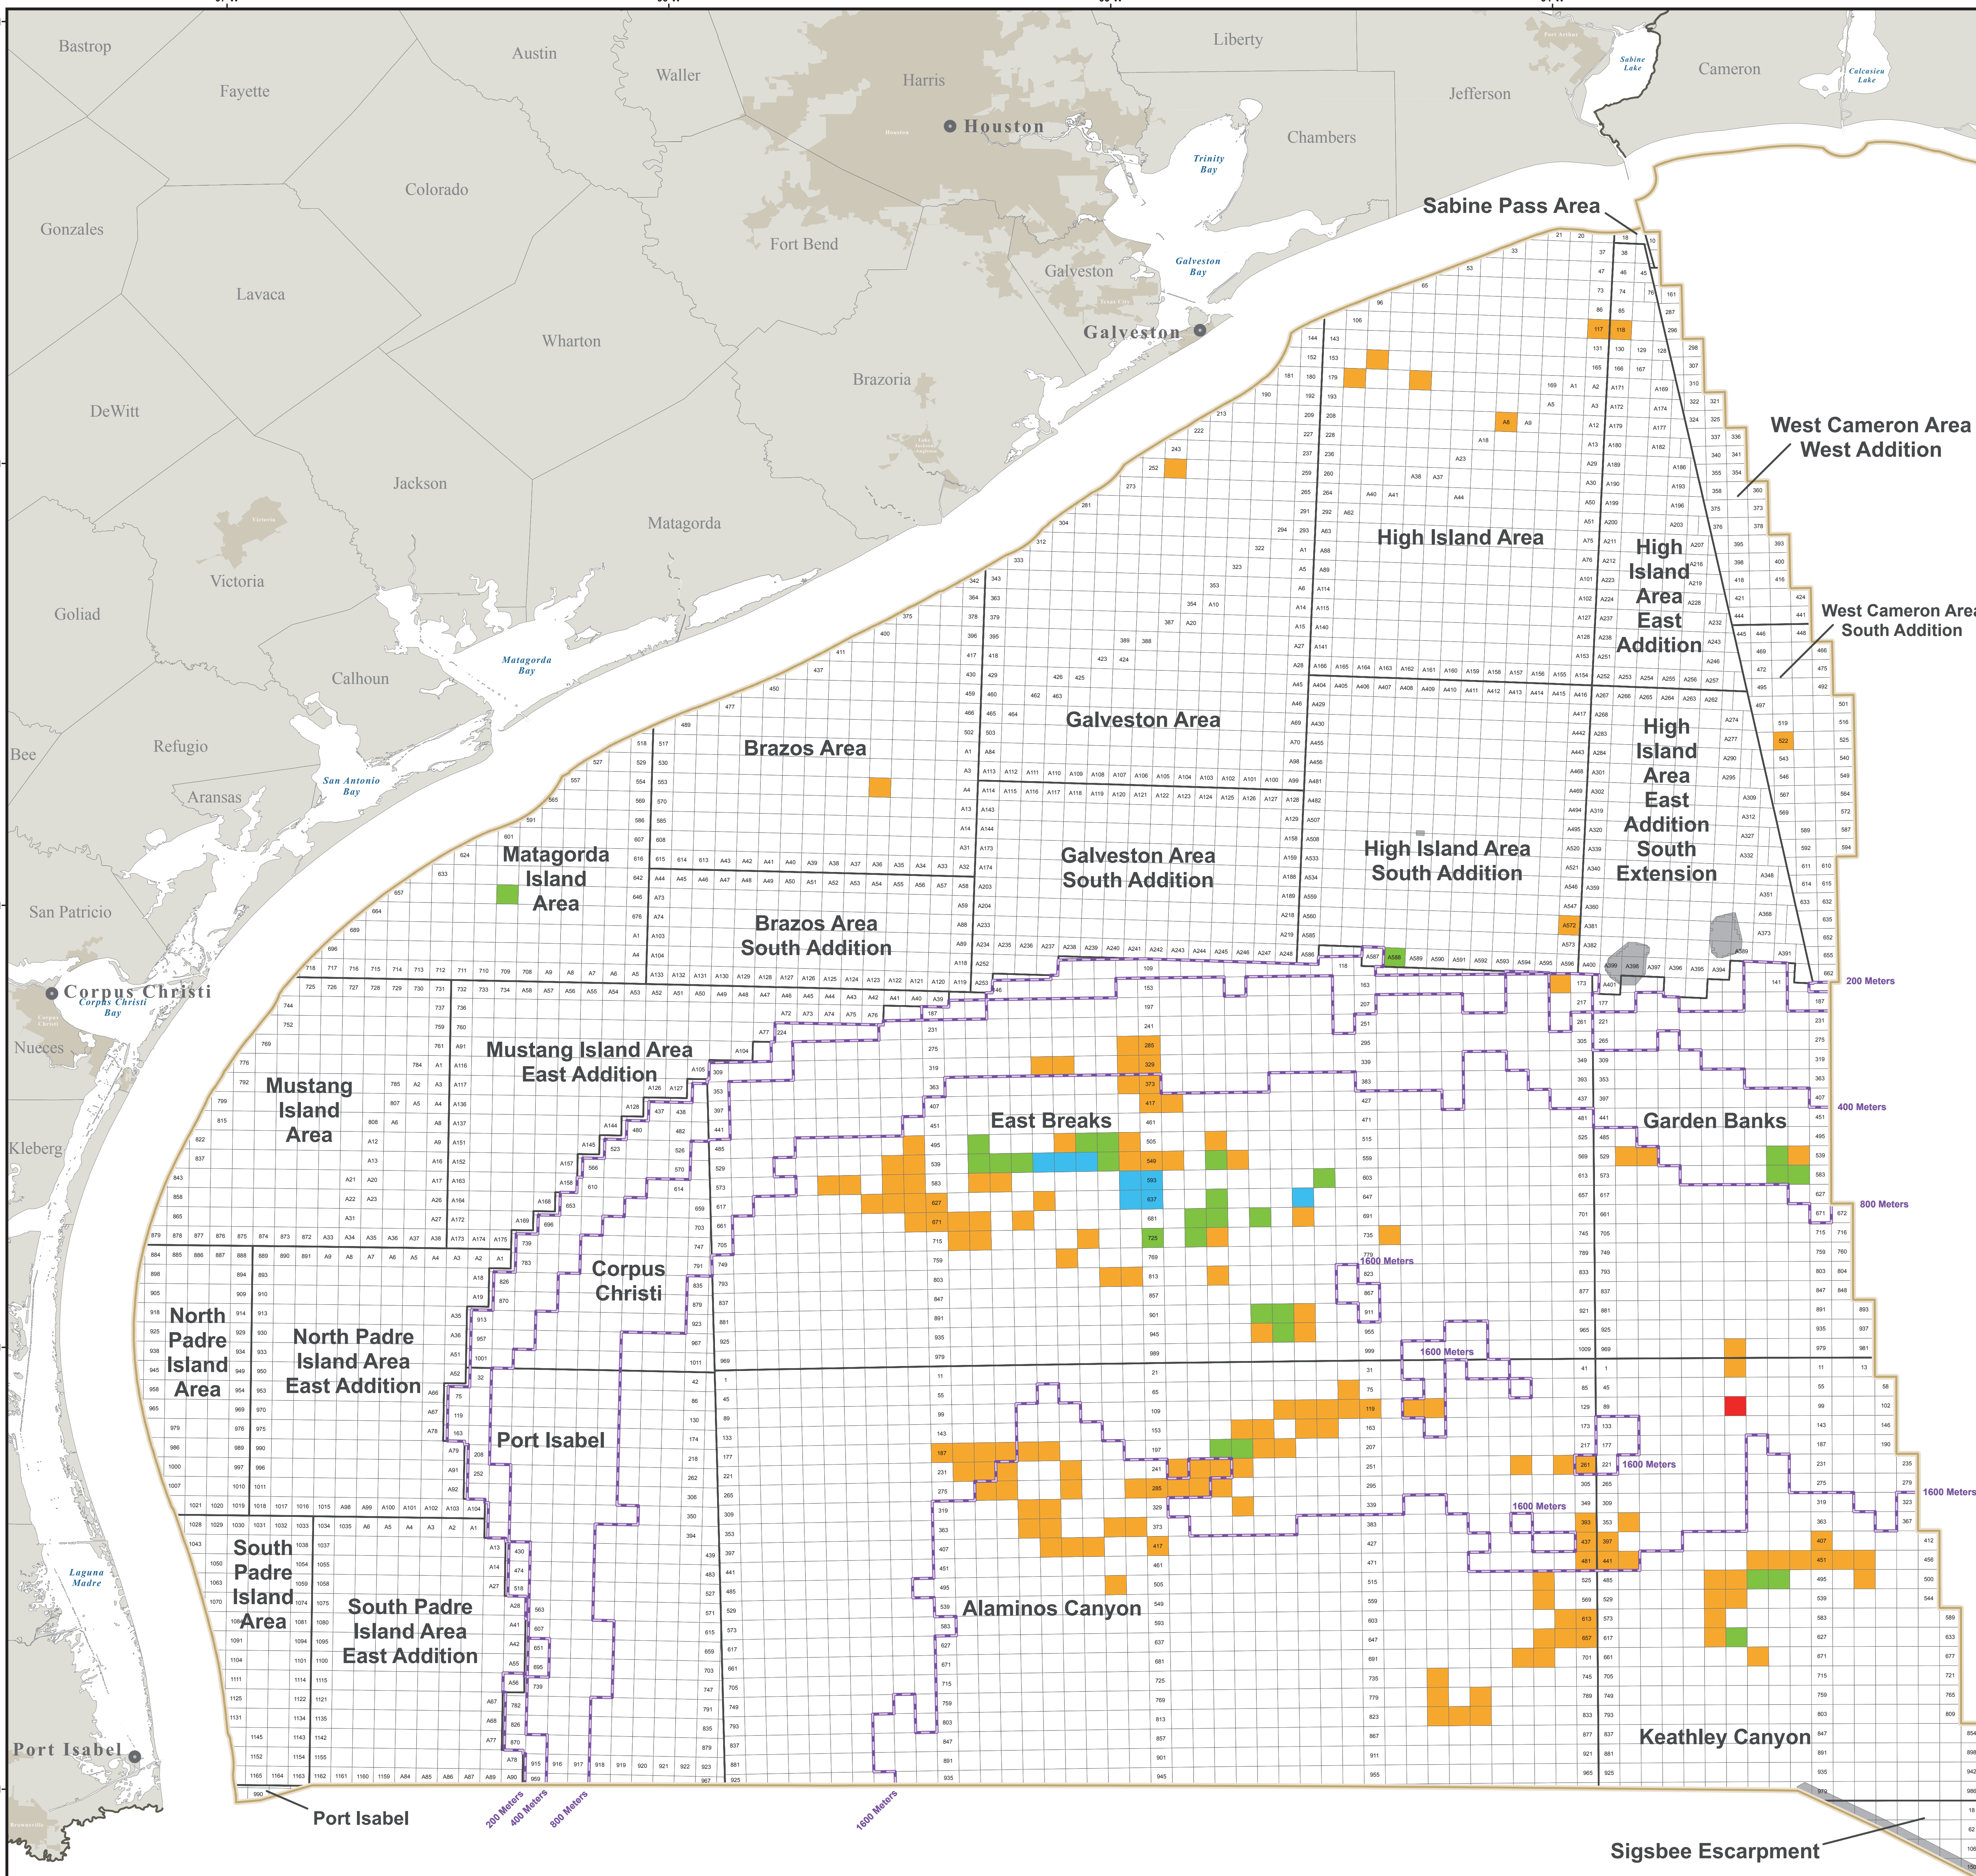

Western Planning Area Lease Sale 218

December 14, 2011

TRACTS RECEIVING BIDS

GCS North American 1927
Datum: D North American 1927

This is a product of the Bureau of Ocean Energy Management (BOEM), Gulf of Mexico, Outer Continental Shelf (OCS) Region, Office of Leasing. BOEM does not guarantee the accuracy of this map. This map is not intended for navigational purposes or as a legal document.