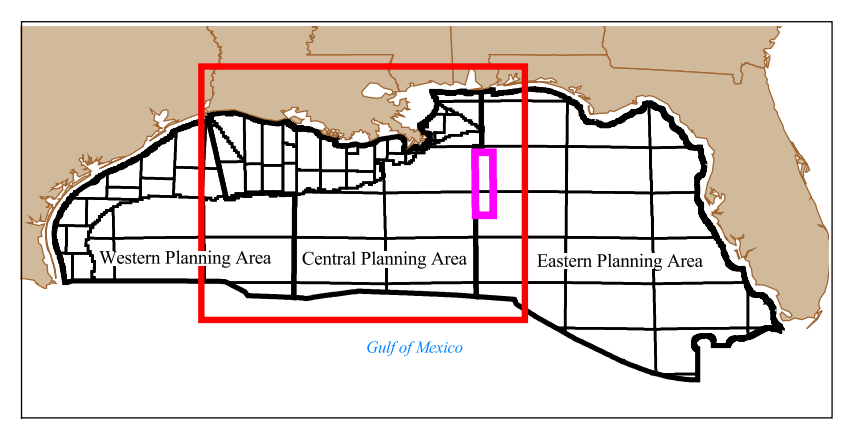

Eastern Sale 197

**United States Department of the Interior
Minerals Management Service
Gulf of Mexico OCS Region**

**CENTRAL GOM PLANNING AREA
LEASE SALE 194
AND
EASTERN GOM PLANNING AREA
LEASE SALE 197
March 16, 2005**

BIDS RECEIVED

- 1 Bid
- 2 Bids
- 3 Bids
- 4 Bids
- 5 Bids
- 6 Bids
- 8 Bids

- Eastern Planning Area Sale Area Boundary
- Lease Term, Bidding System and/or Royalty Suspension Boundary
- Unleased Blocks Currently Deferred/Unavailable

Projection: Albers
1st Standard Parallel: 24 10 00
2nd Standard Parallel: 30 10 00
Central Meridian: -89 00 00