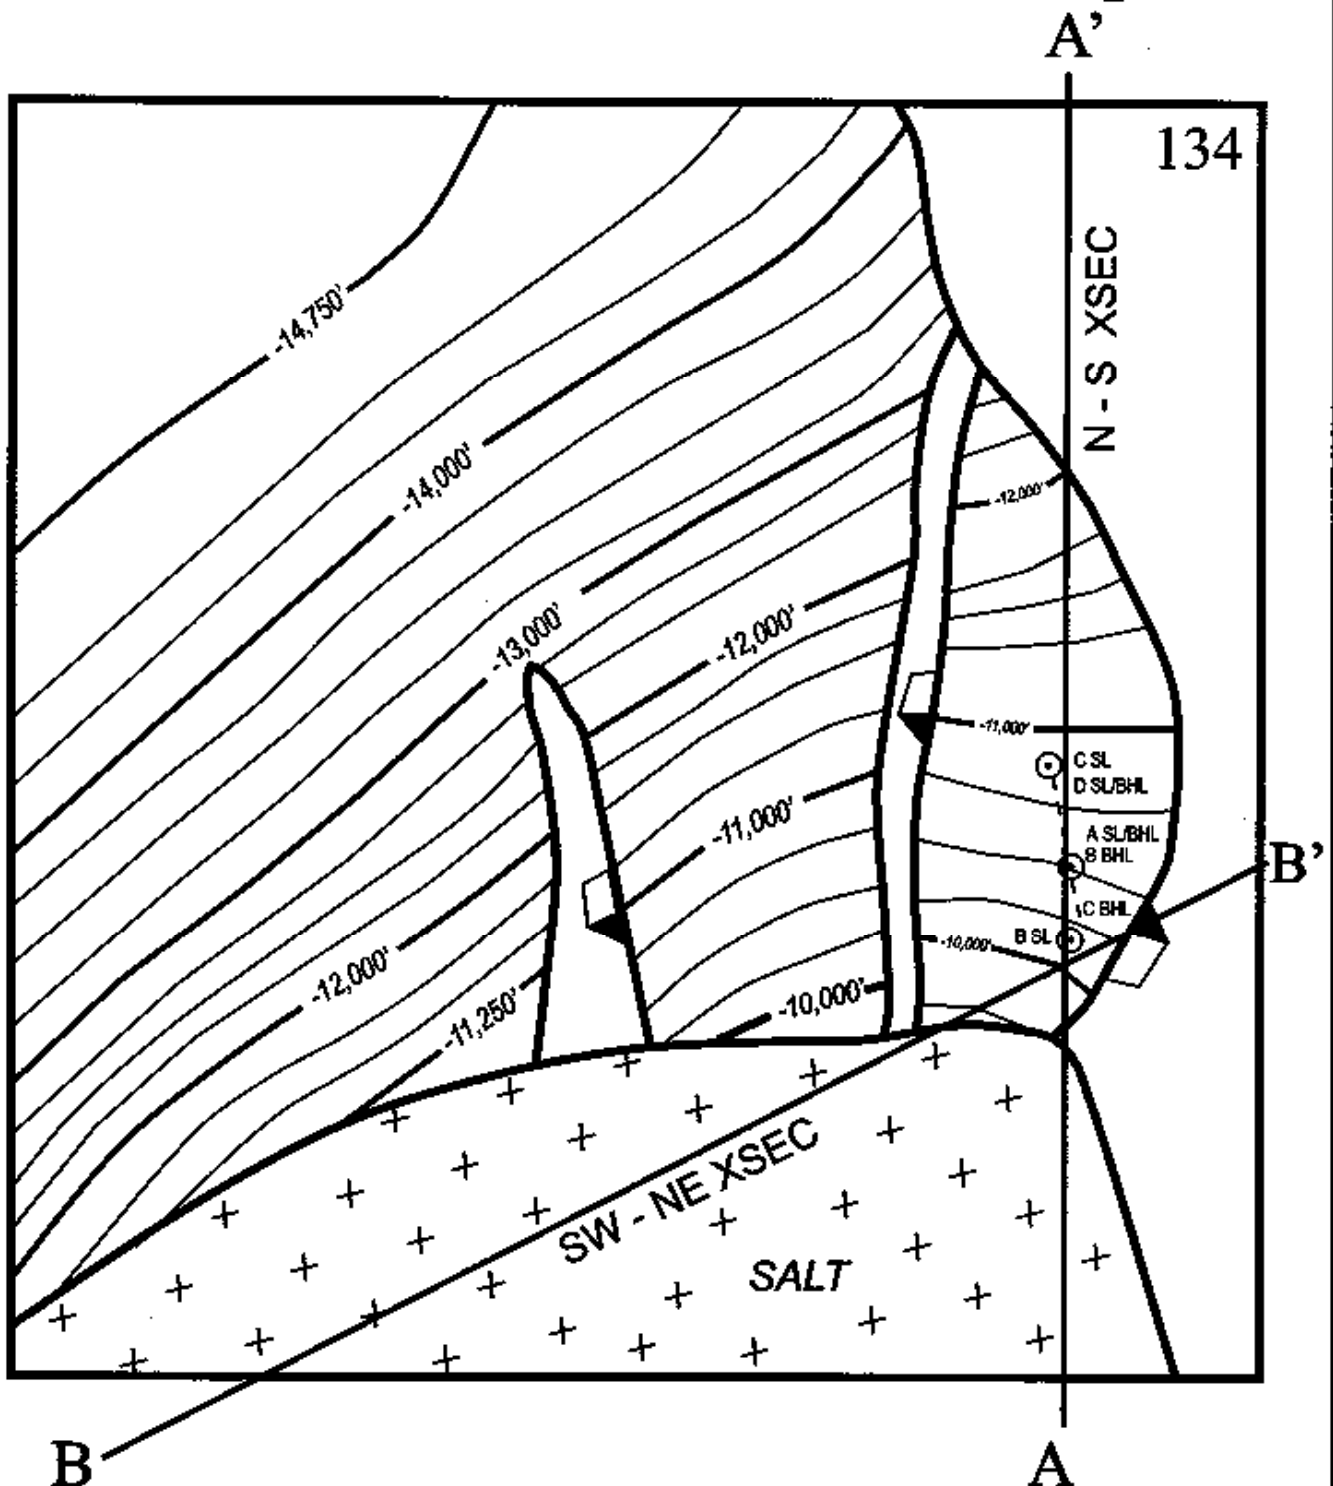

Upper Miocene Structural Map

Upper Miocene Structural Map
"JB" Sand C.I. = 250'
Block 134

Scale 1" = 2,000'