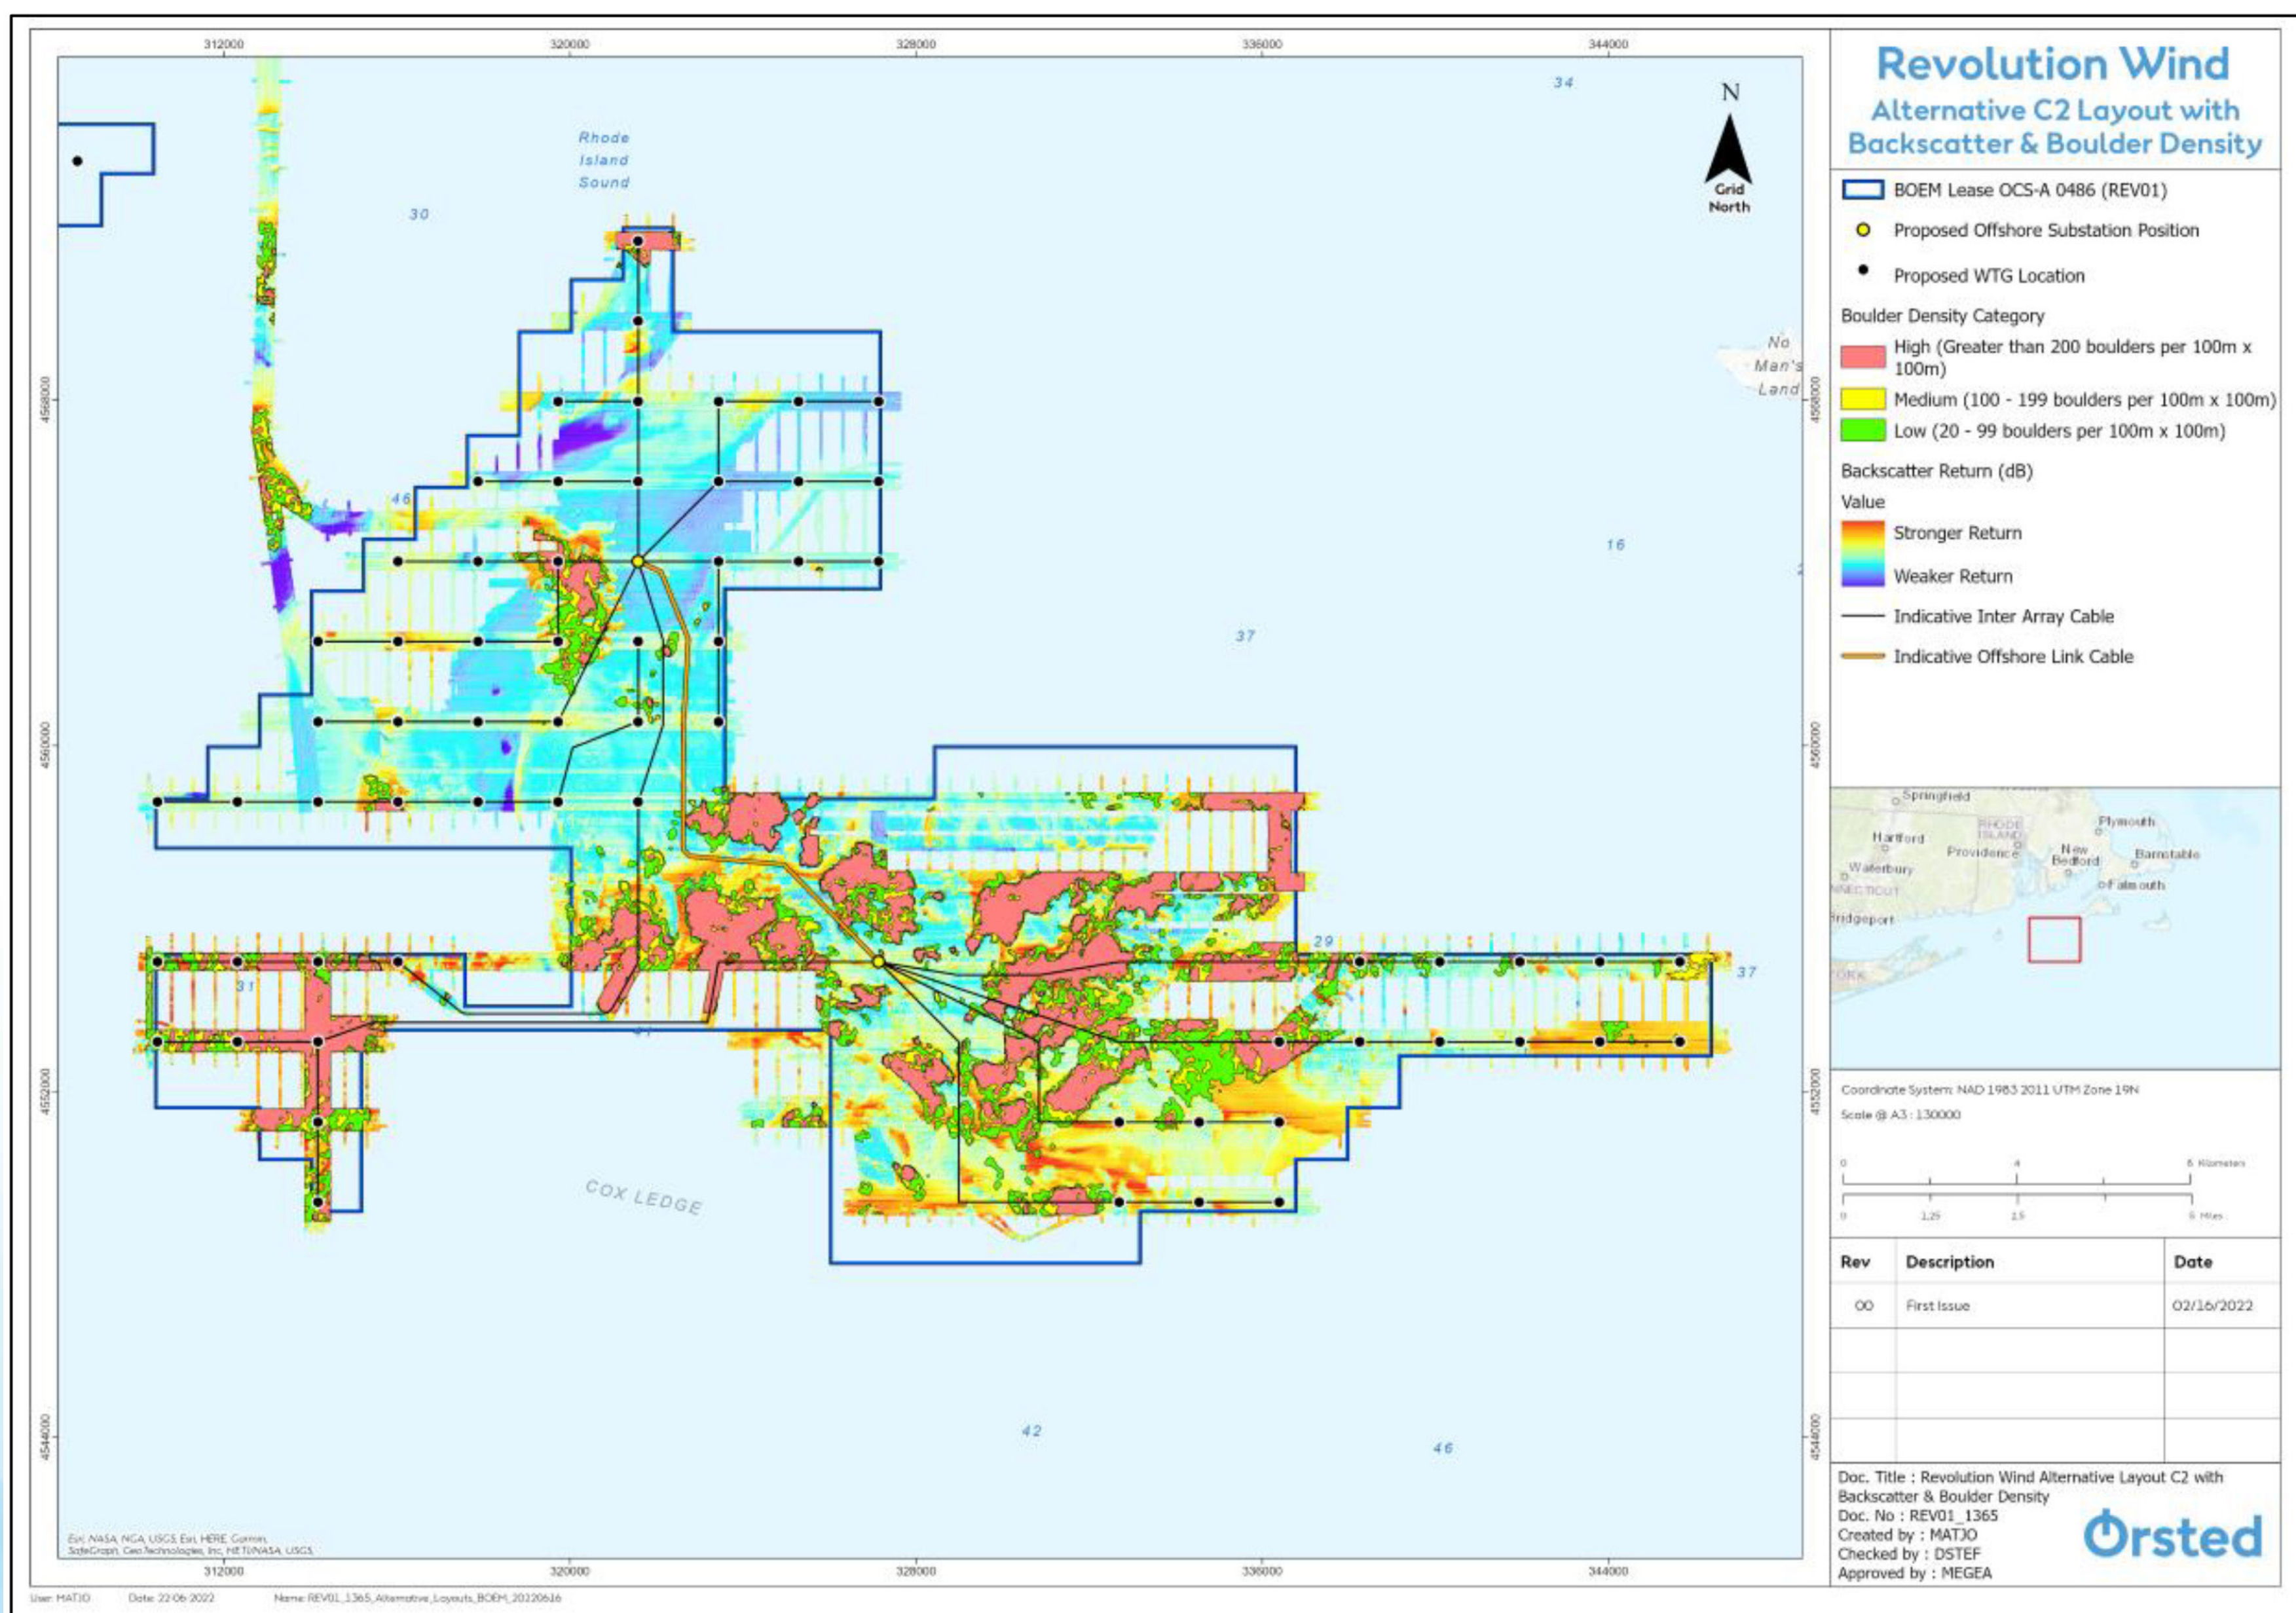

Benthic Habitat

Alternative C1 layout overlaid with backscatter and boulder density data. Image courtesy of Orsted.

Alternative C2 layout overlaid with backscatter and boulder density data. Image courtesy of Orsted.