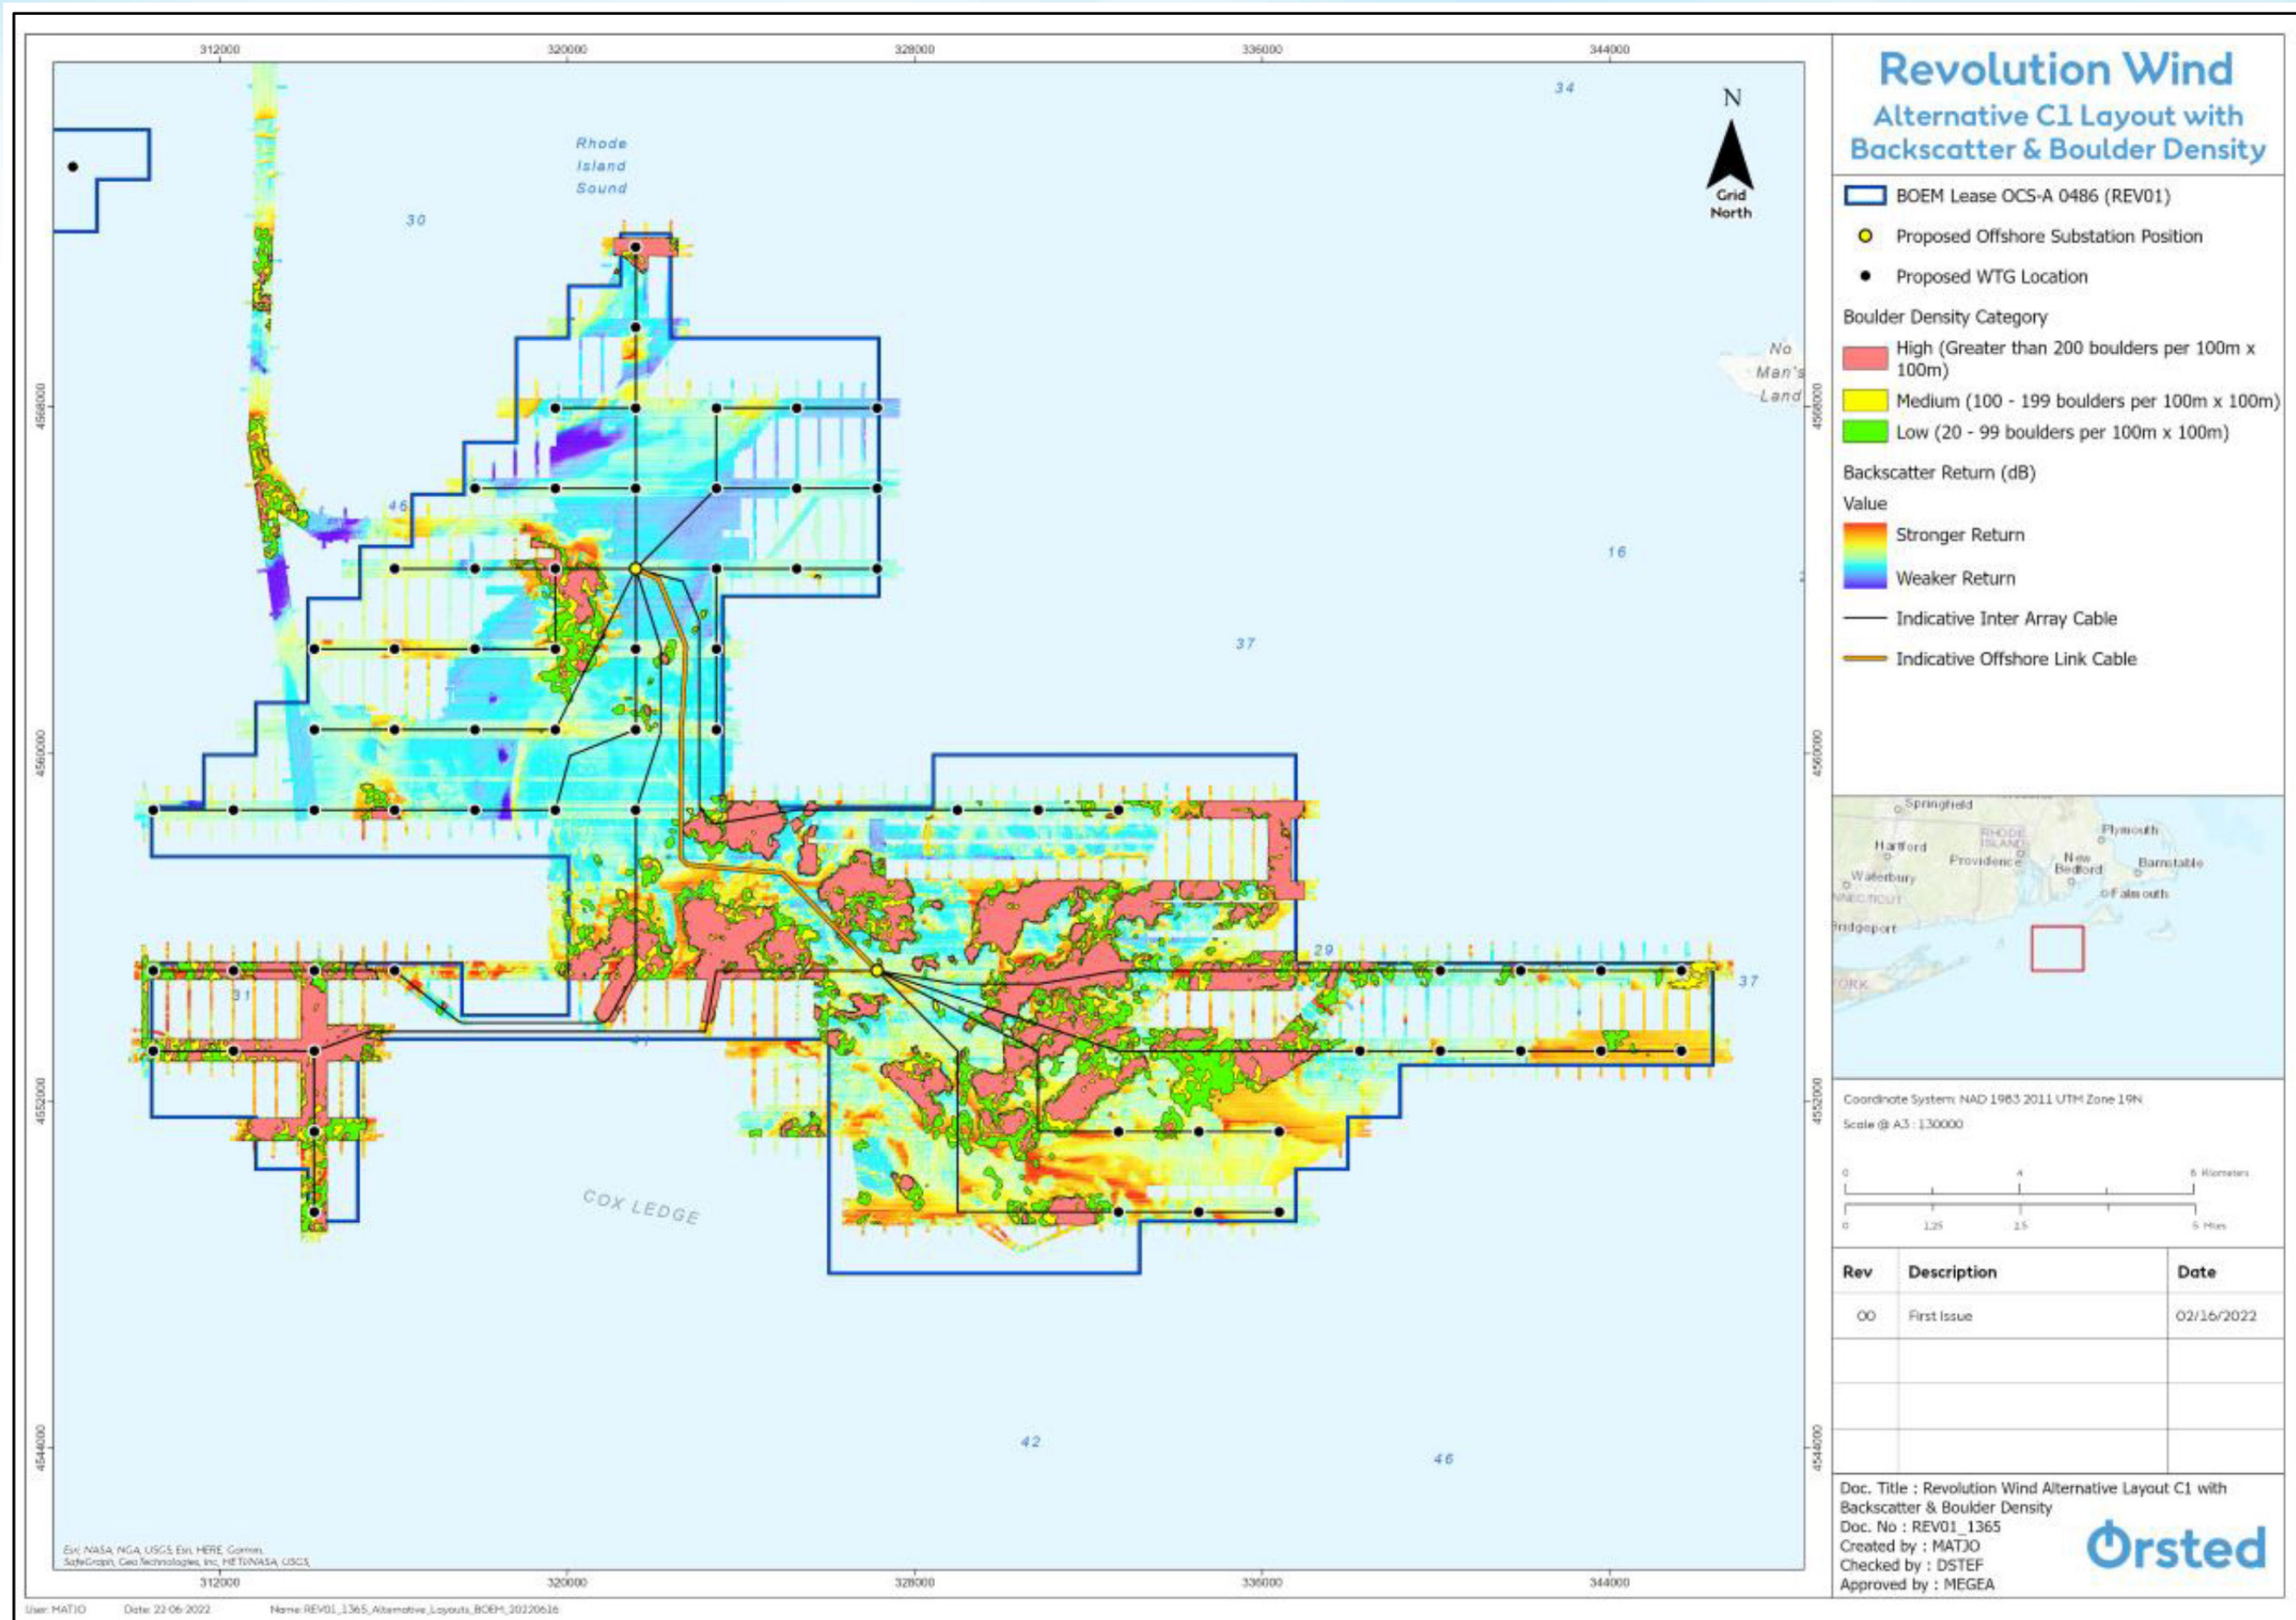

Benthic Habitat

Alternative C1 layout overlaid with backscatter and boulder density data. Image courtesy of Orsted.

Alternative C2 layout overlaid with backscatter and boulder density data. Image courtesy of Orsted.