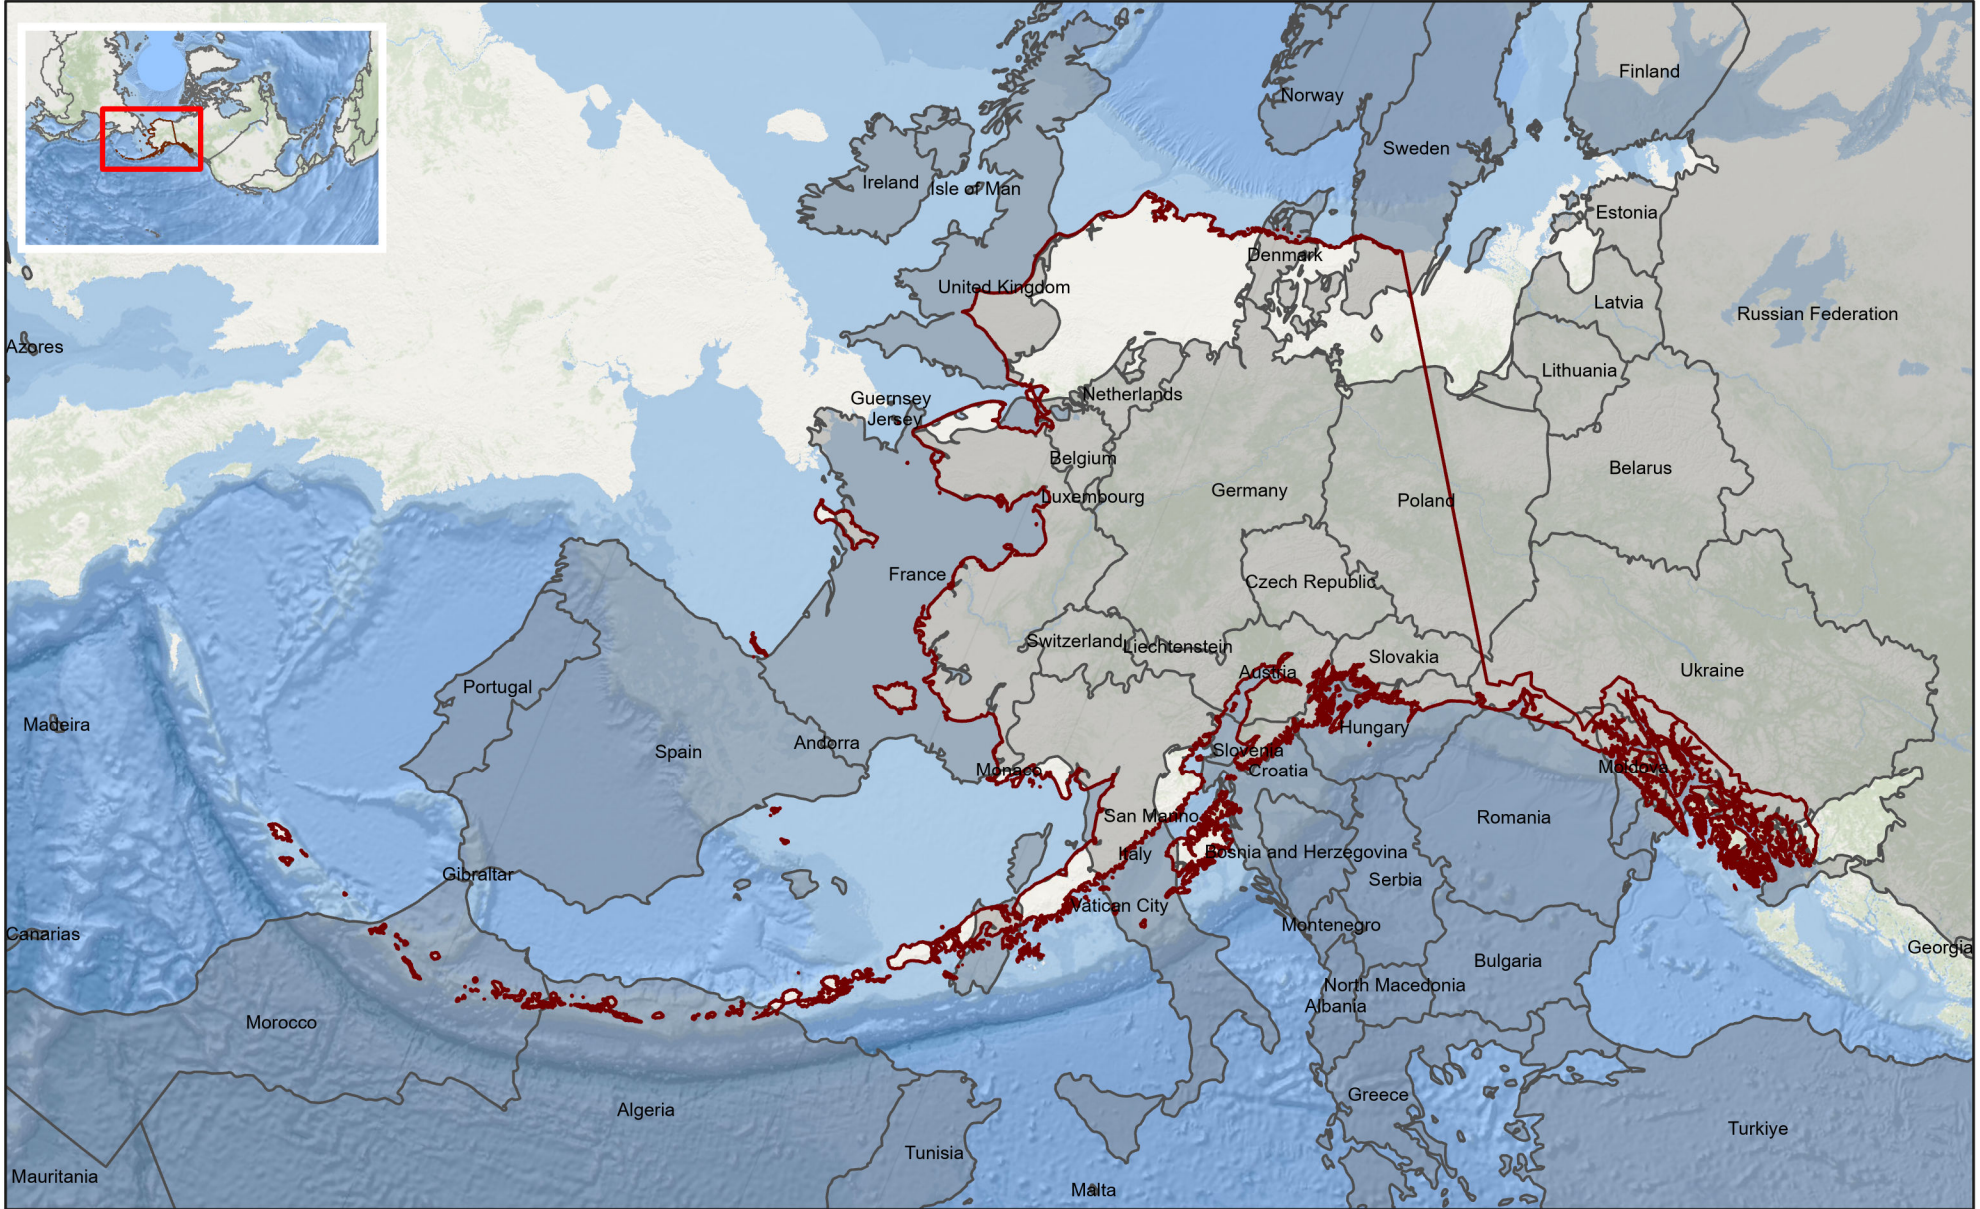

Alaska - Europe Overlay

 Alaska
 Country

Developed By: BOEM Alaska Region
Date: 9/10/2024
Projection: Albers
Datum: North American 1983
Map ID: AKR2024048