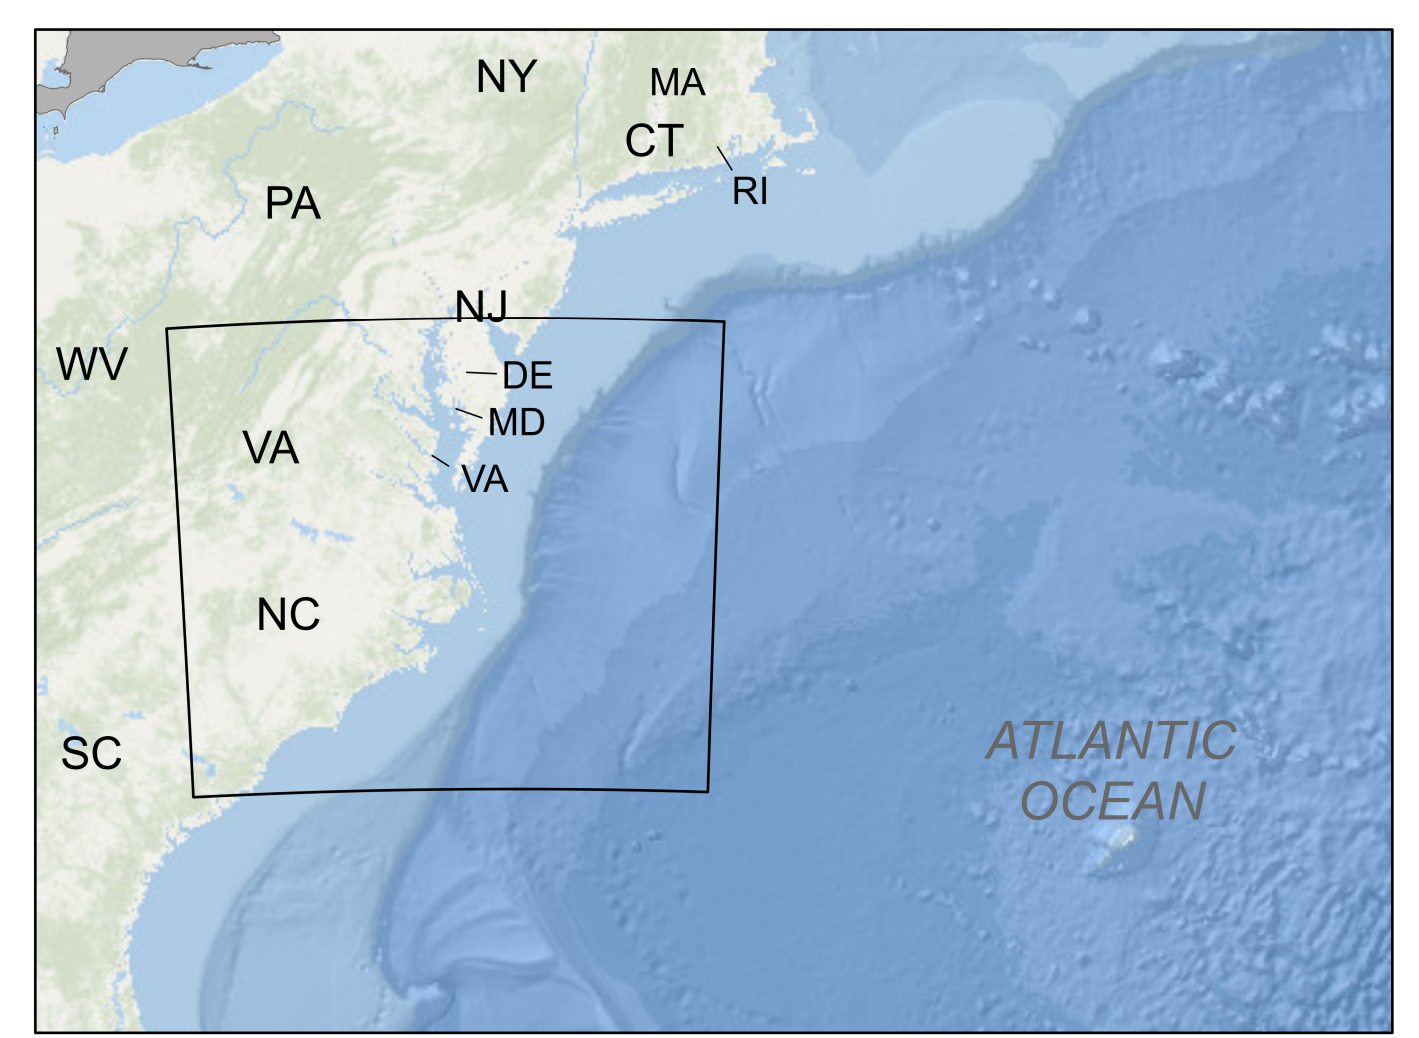

Central Atlantic 2 Call Area

-  Fed/State Boundary
-  Central Atlantic 2 Call Area
-  Central Atlantic 1 Deepwater Call Areas
-  Existing BOEM Leases
-  Protraction Diagram

Map Projection:
 UTM Zone 18N, NAD83
 Map Date: 09/09/2024