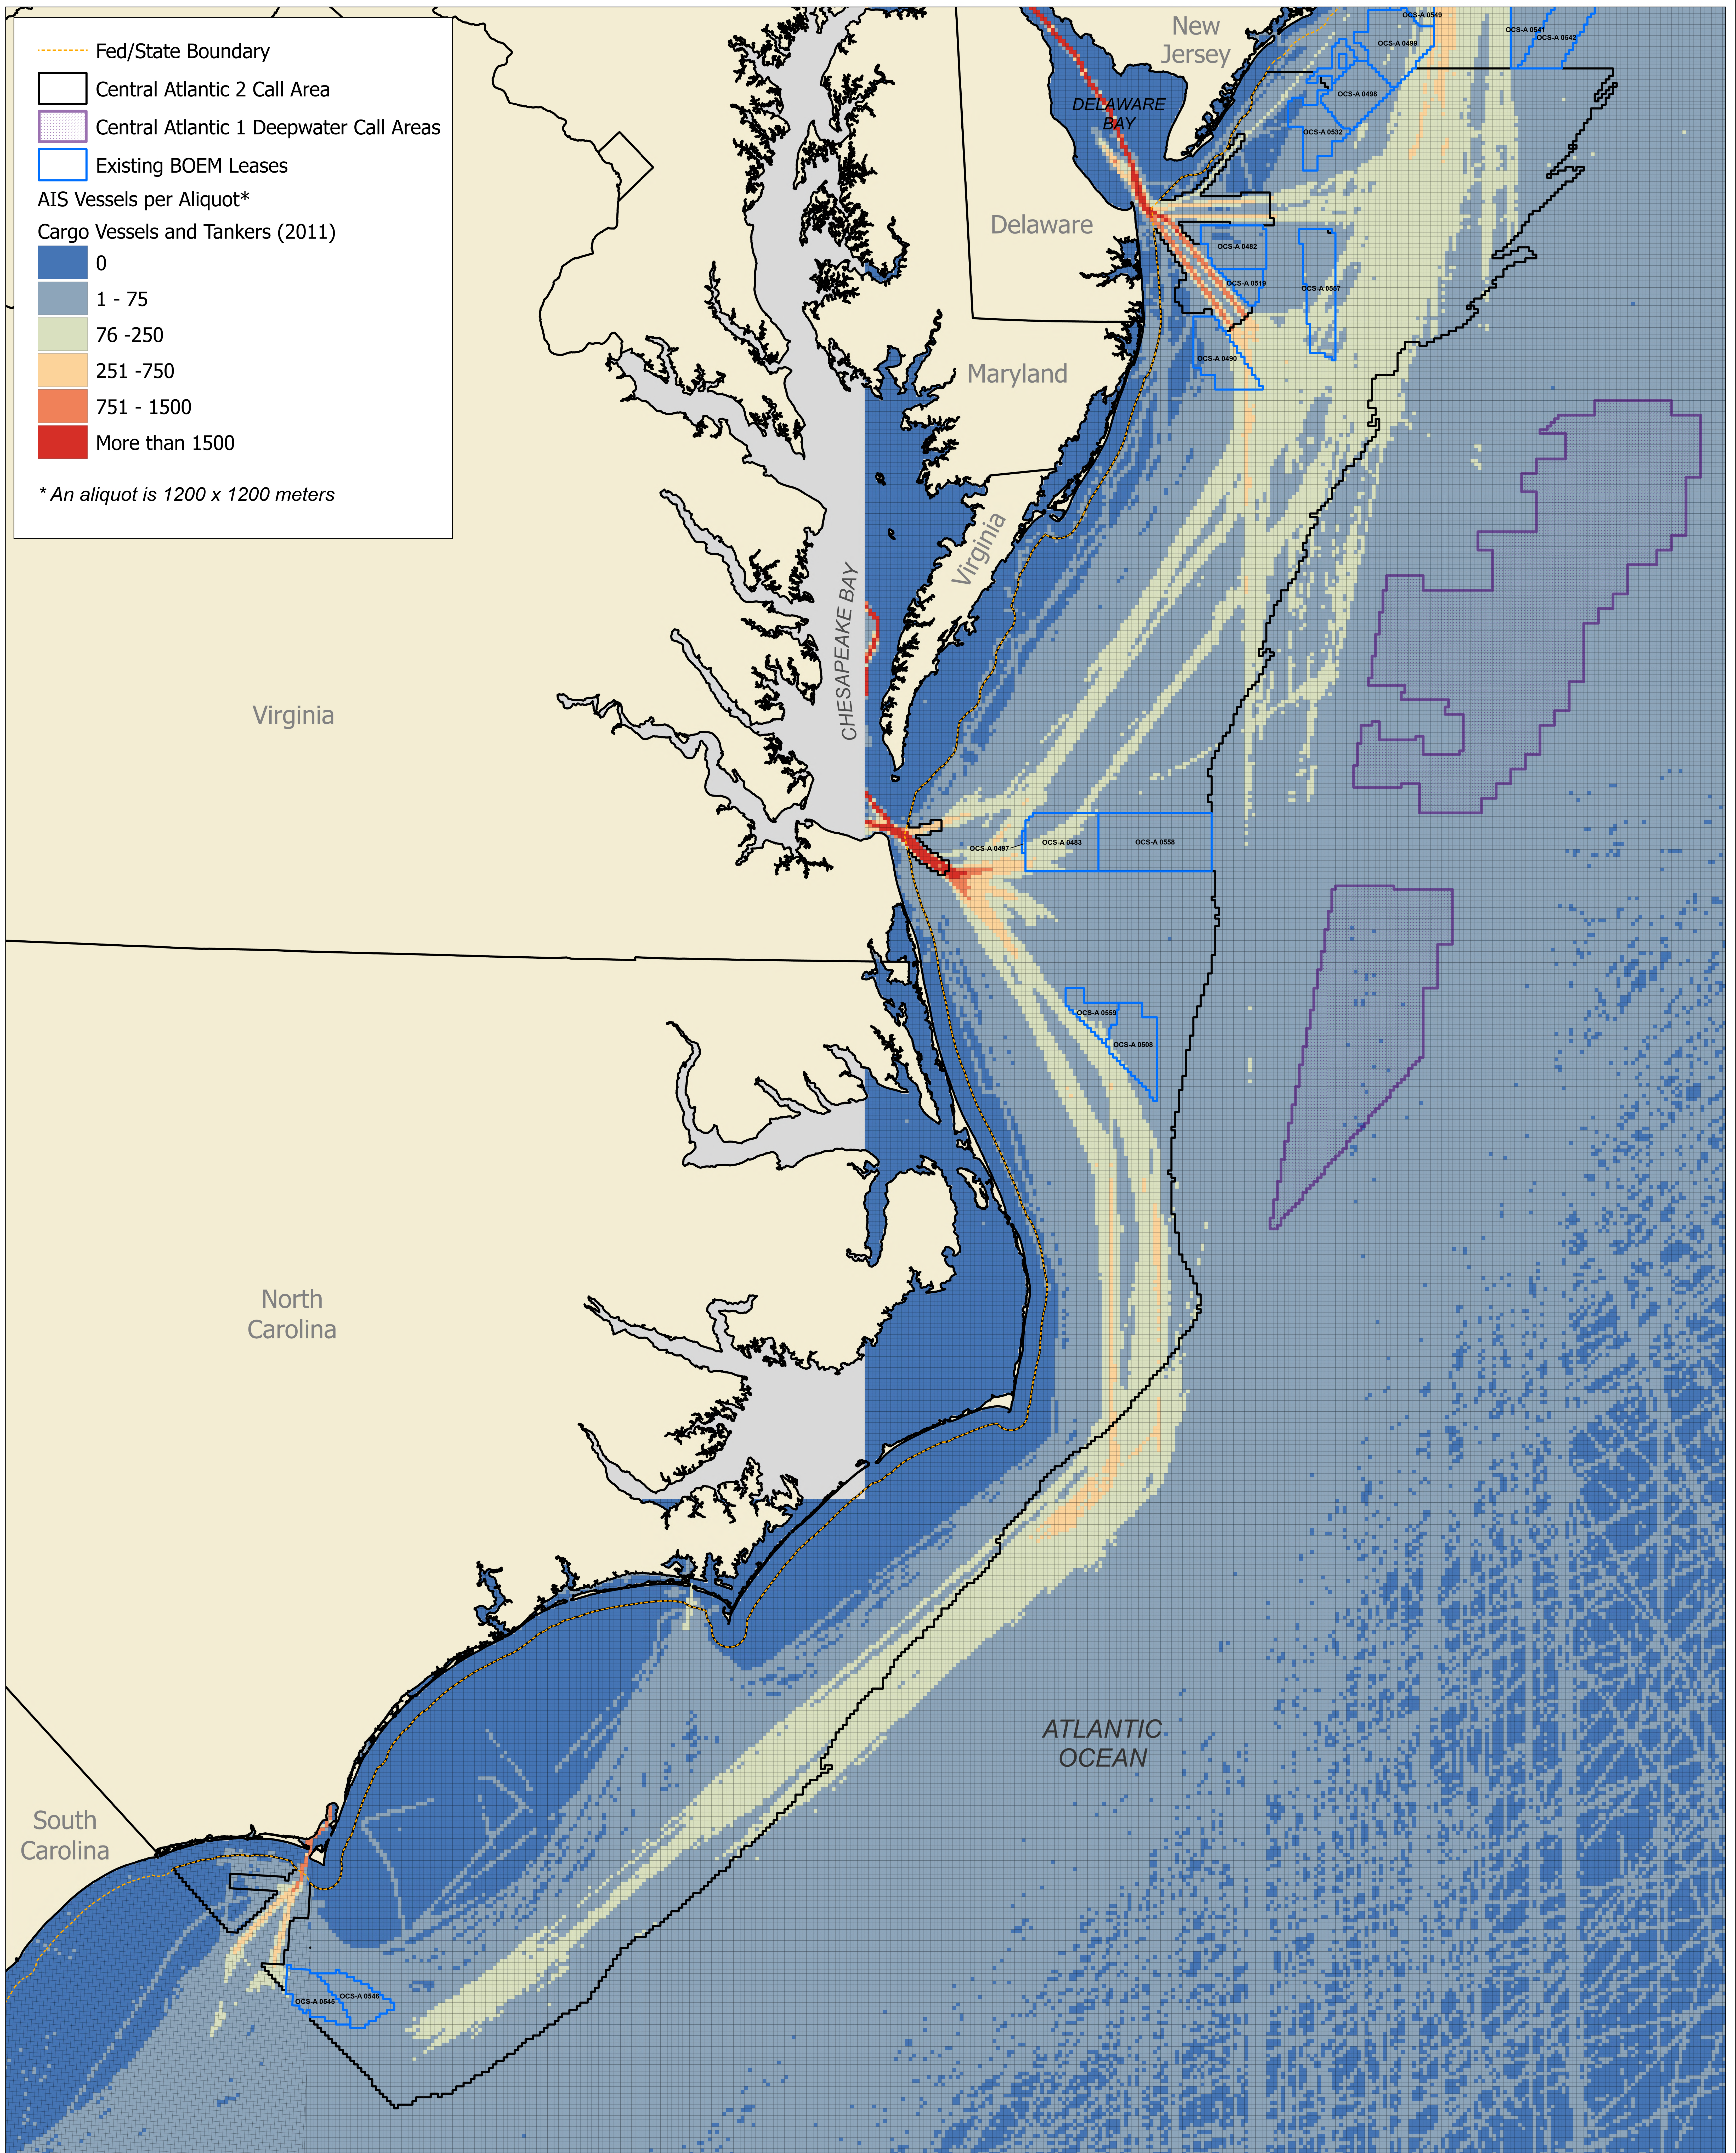

# Central Atlantic 2 Call Area, AIS - Cargo Vessels and Tankers per Aliquot\* Leasing Block

- - - Fed/State Boundary  
 Central Atlantic 2 Call Area  
 Central Atlantic 1 Deepwater Call Areas  
 Existing BOEM Leases

**AIS Vessels per Aliquot\***  
**Cargo Vessels and Tankers (2011)**

	0
	1 - 75
	76 - 250
	251 - 750
	751 - 1500
	More than 1500

\* An aliquot is 1200 x 1200 meters