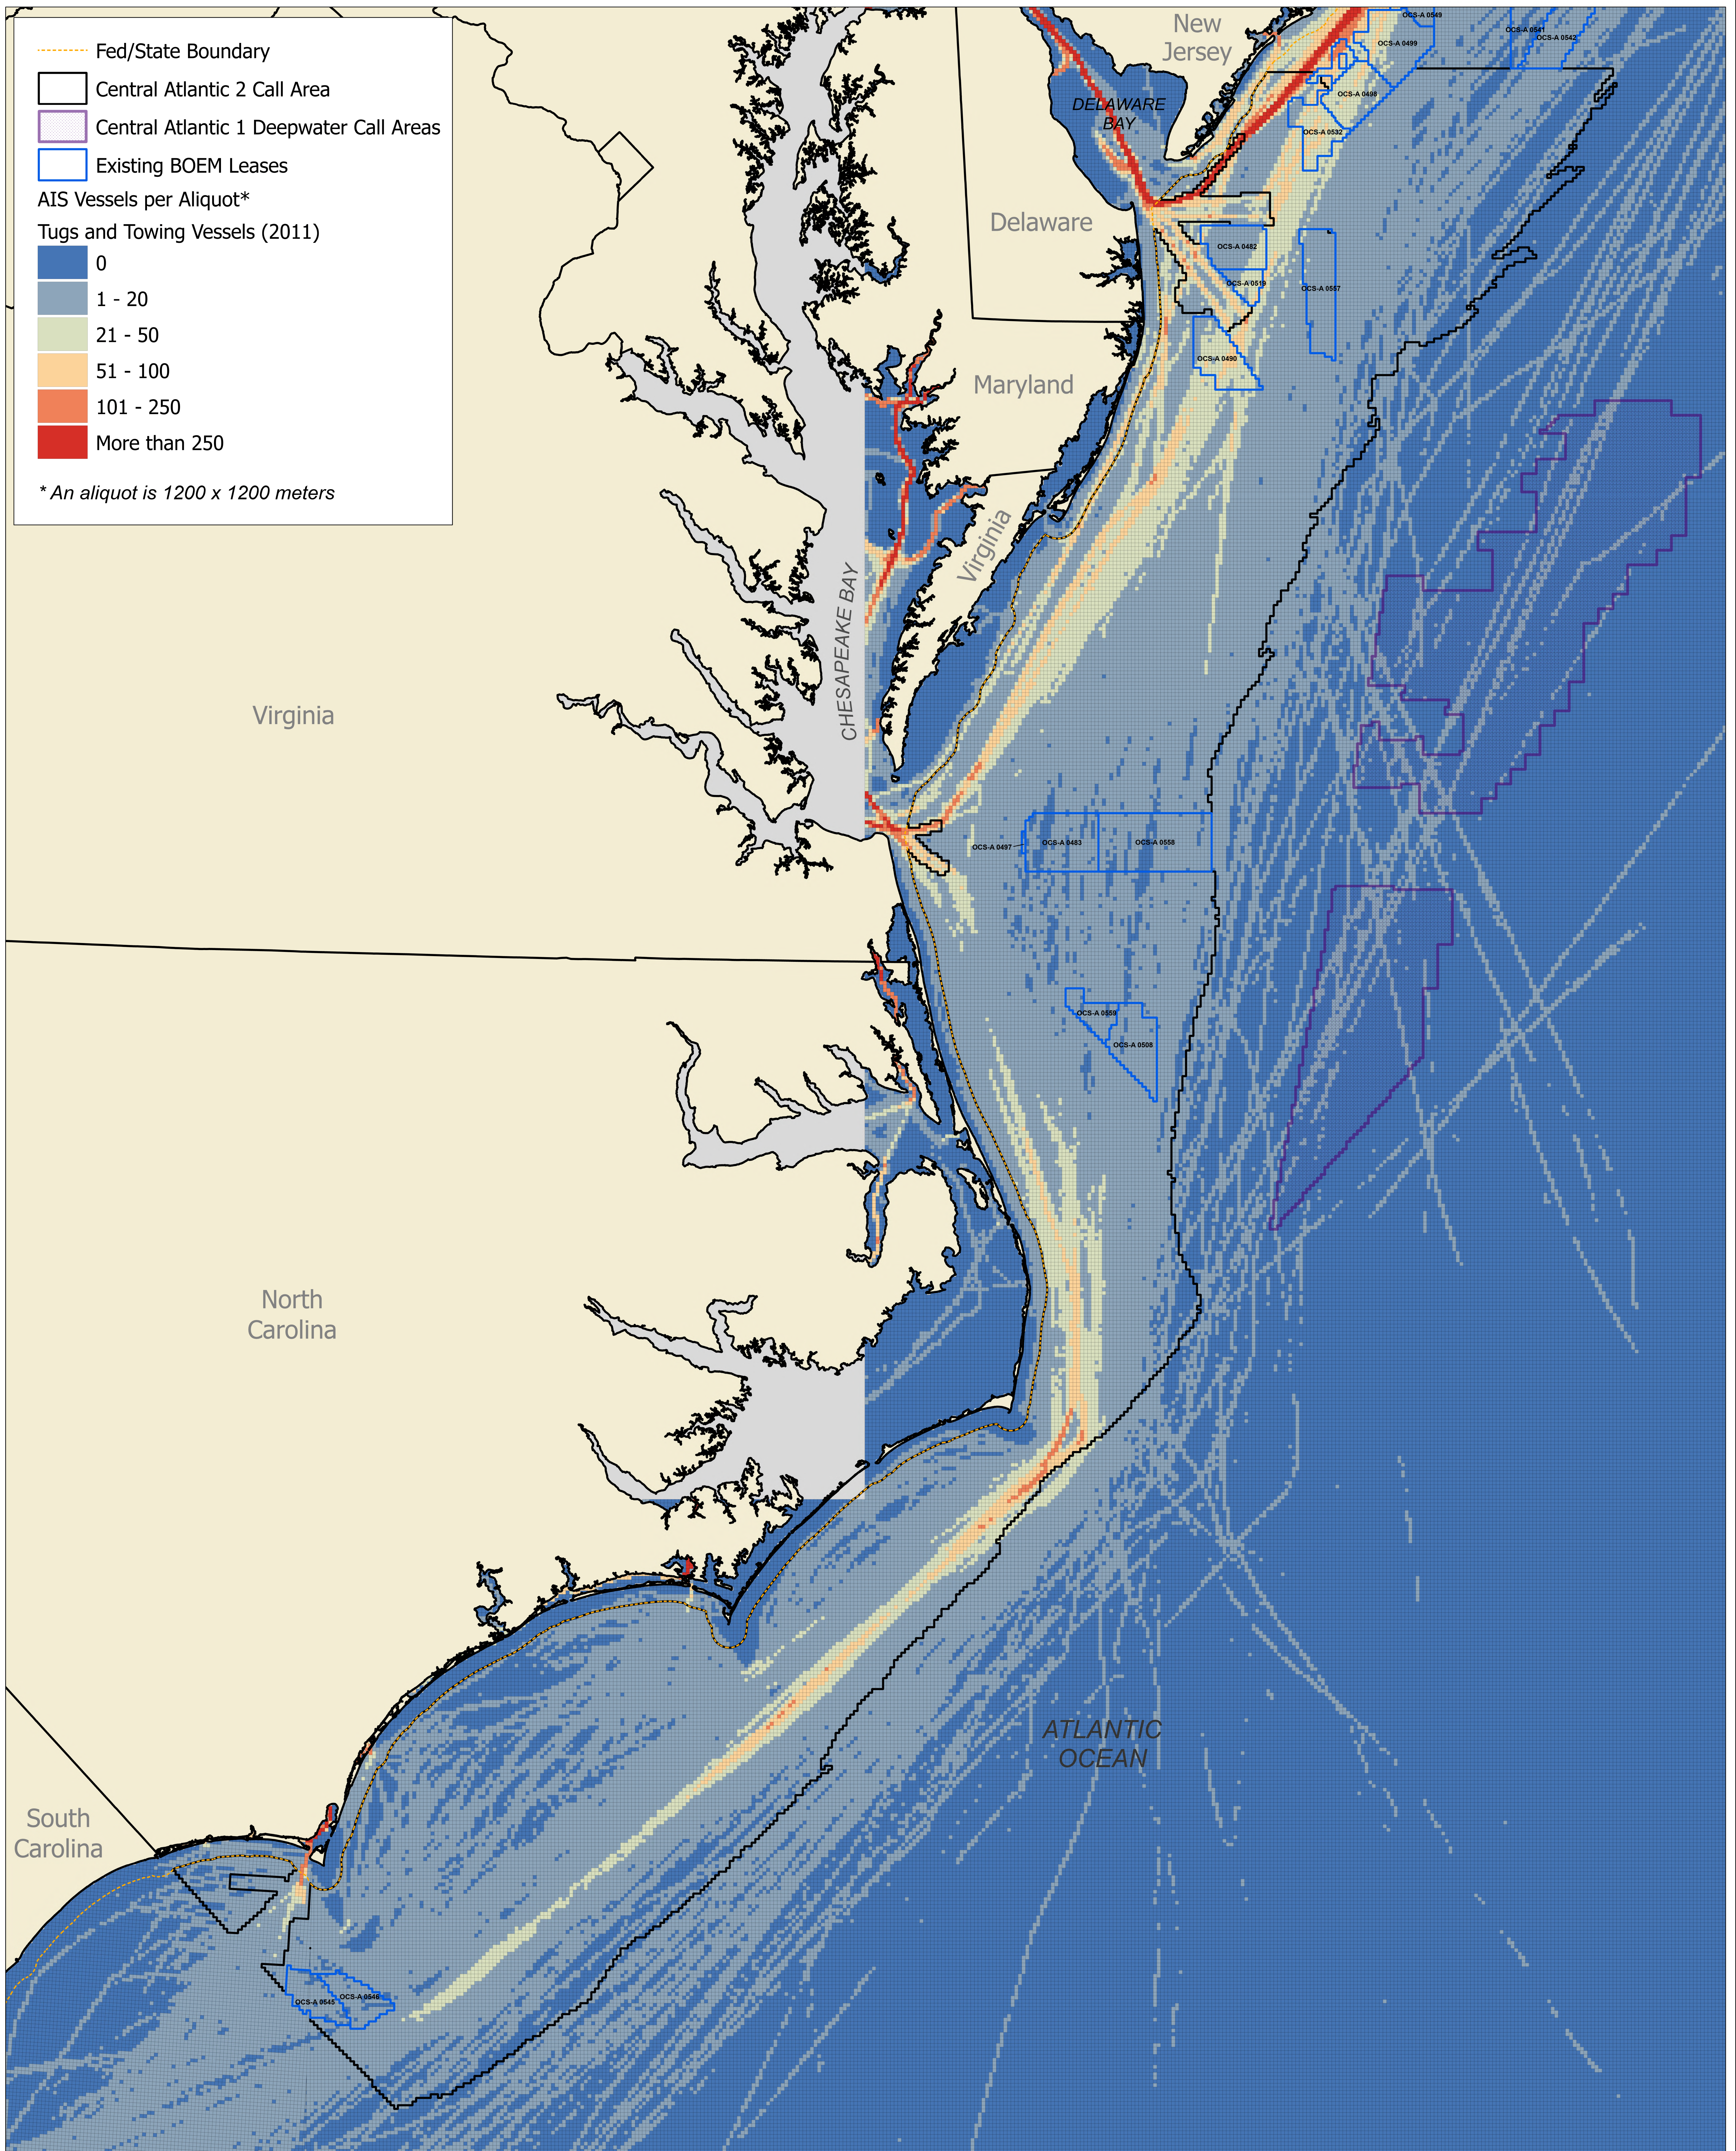

# Central Atlantic 2 Call Area, AIS - Tugs and Towing Vessels per Aliquot\* Leasing Block

\* An aliquot is 1200 x 1200 meters