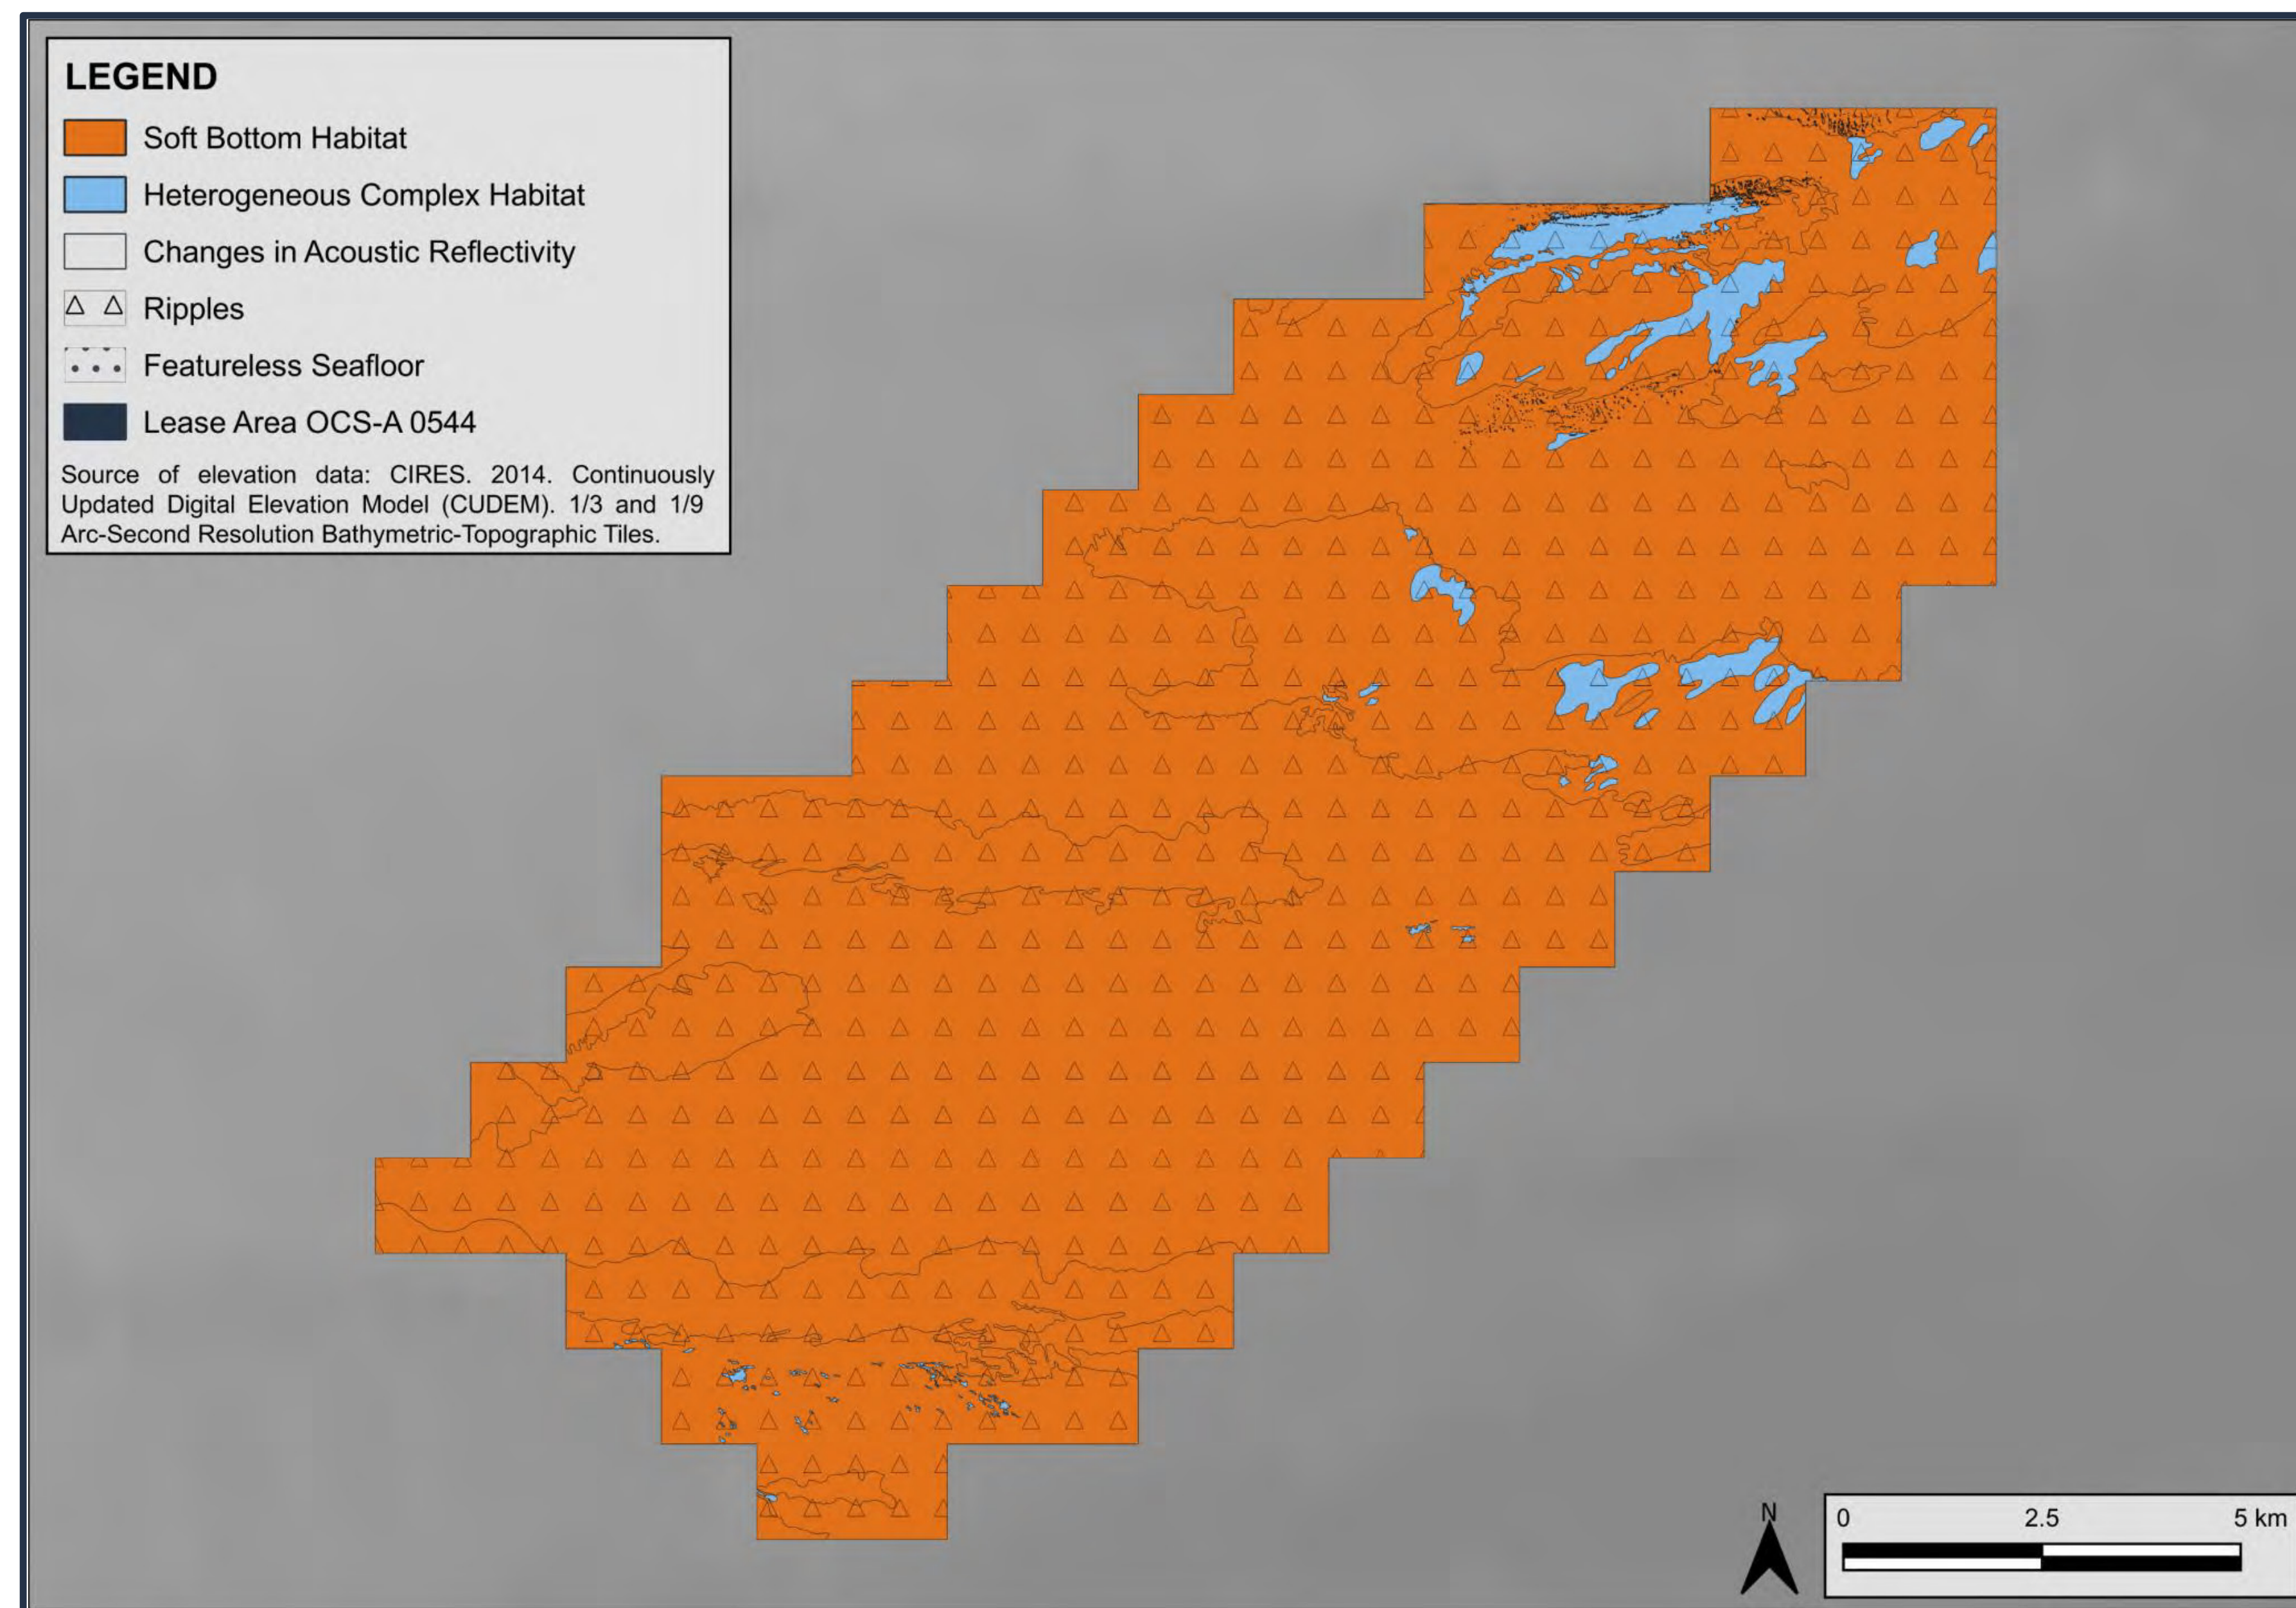

# Benthic Habitat

## Soft Bottom and Heterogeneous Complex Habitats in the Lease Area and Export Cable Corridor

Figure 4.5-1  
Habitat Mapping of Lease Area  
Habitat Mapping of Lease Area

Figure 4.5-8  
Habitat Mapping of Offshore Portion of OECC

Figure 4.5-9  
Habitat Mapping of Nearshore Portion of OECC