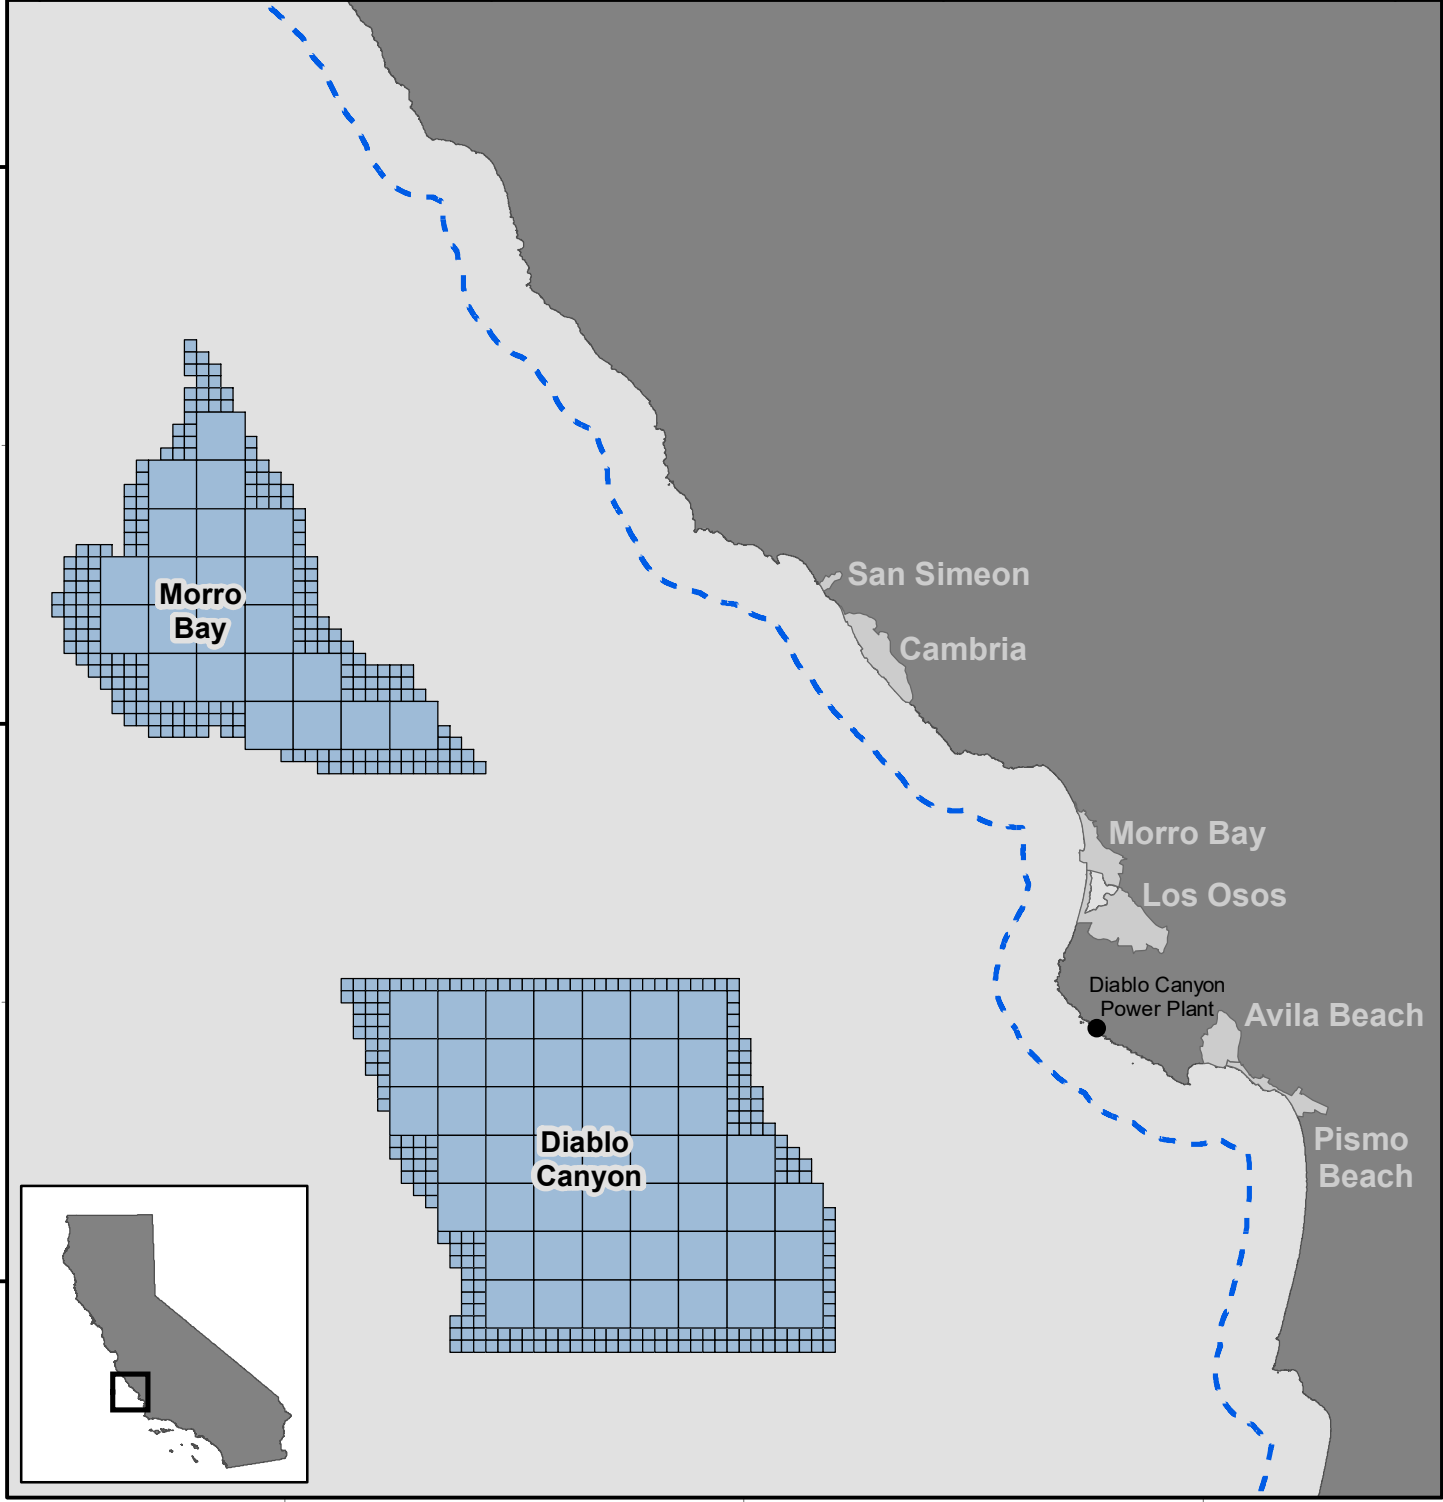

122°0'W 121°30'W 121°0'W 120°30'W

36°0'N

35°30'N

35°0'N

Central California Call Area

-  Call Areas
-  Federal / State Boundary

Map Date: 11/01/2018