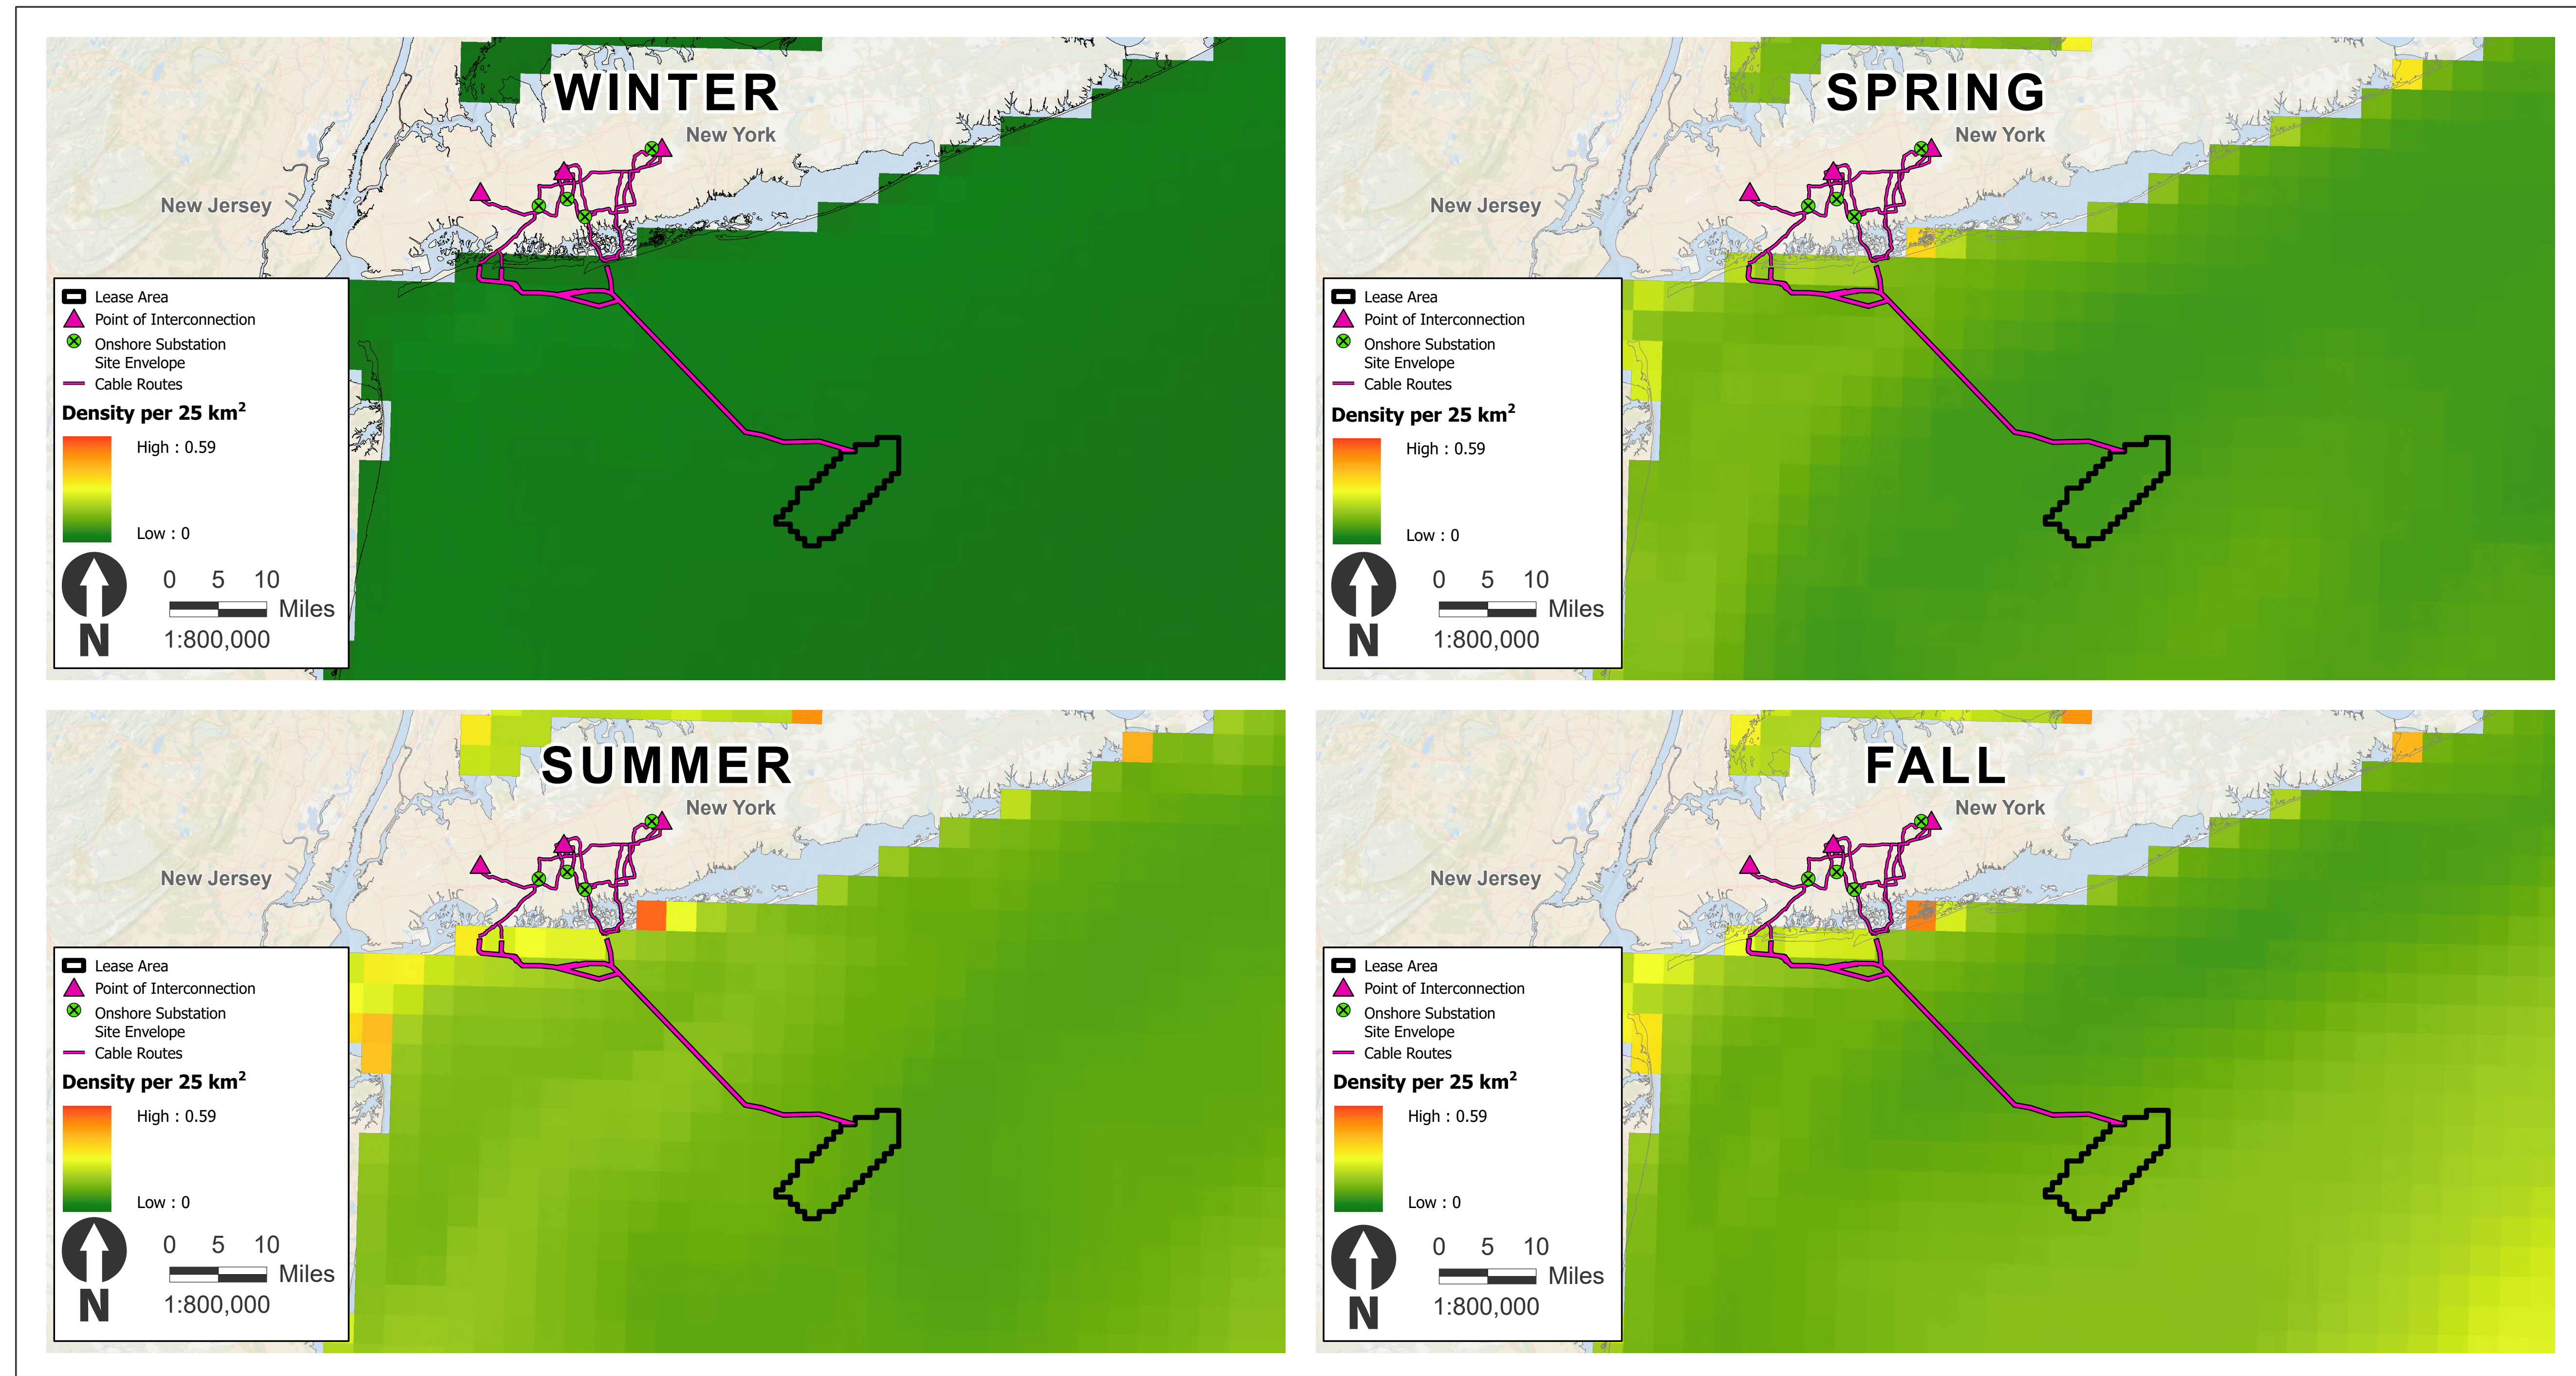

Vineyard Mid-Atlantic

Marine Mammal Density

Fin Whale Density

Vineyard Mid-Atlantic

Marine Mammal Density

Humpback Whale Density

Vineyard Mid-Atlantic

Marine Mammal Density

North Atlantic Right Whale Density

Vineyard Mid-Atlantic

Marine Mammal Density

Sei Whale Density

Vineyard Mid-Atlantic

Marine Mammal Density

Minke Density

Vineyard Mid-Atlantic

Marine Mammal Density

Blue Whale Density