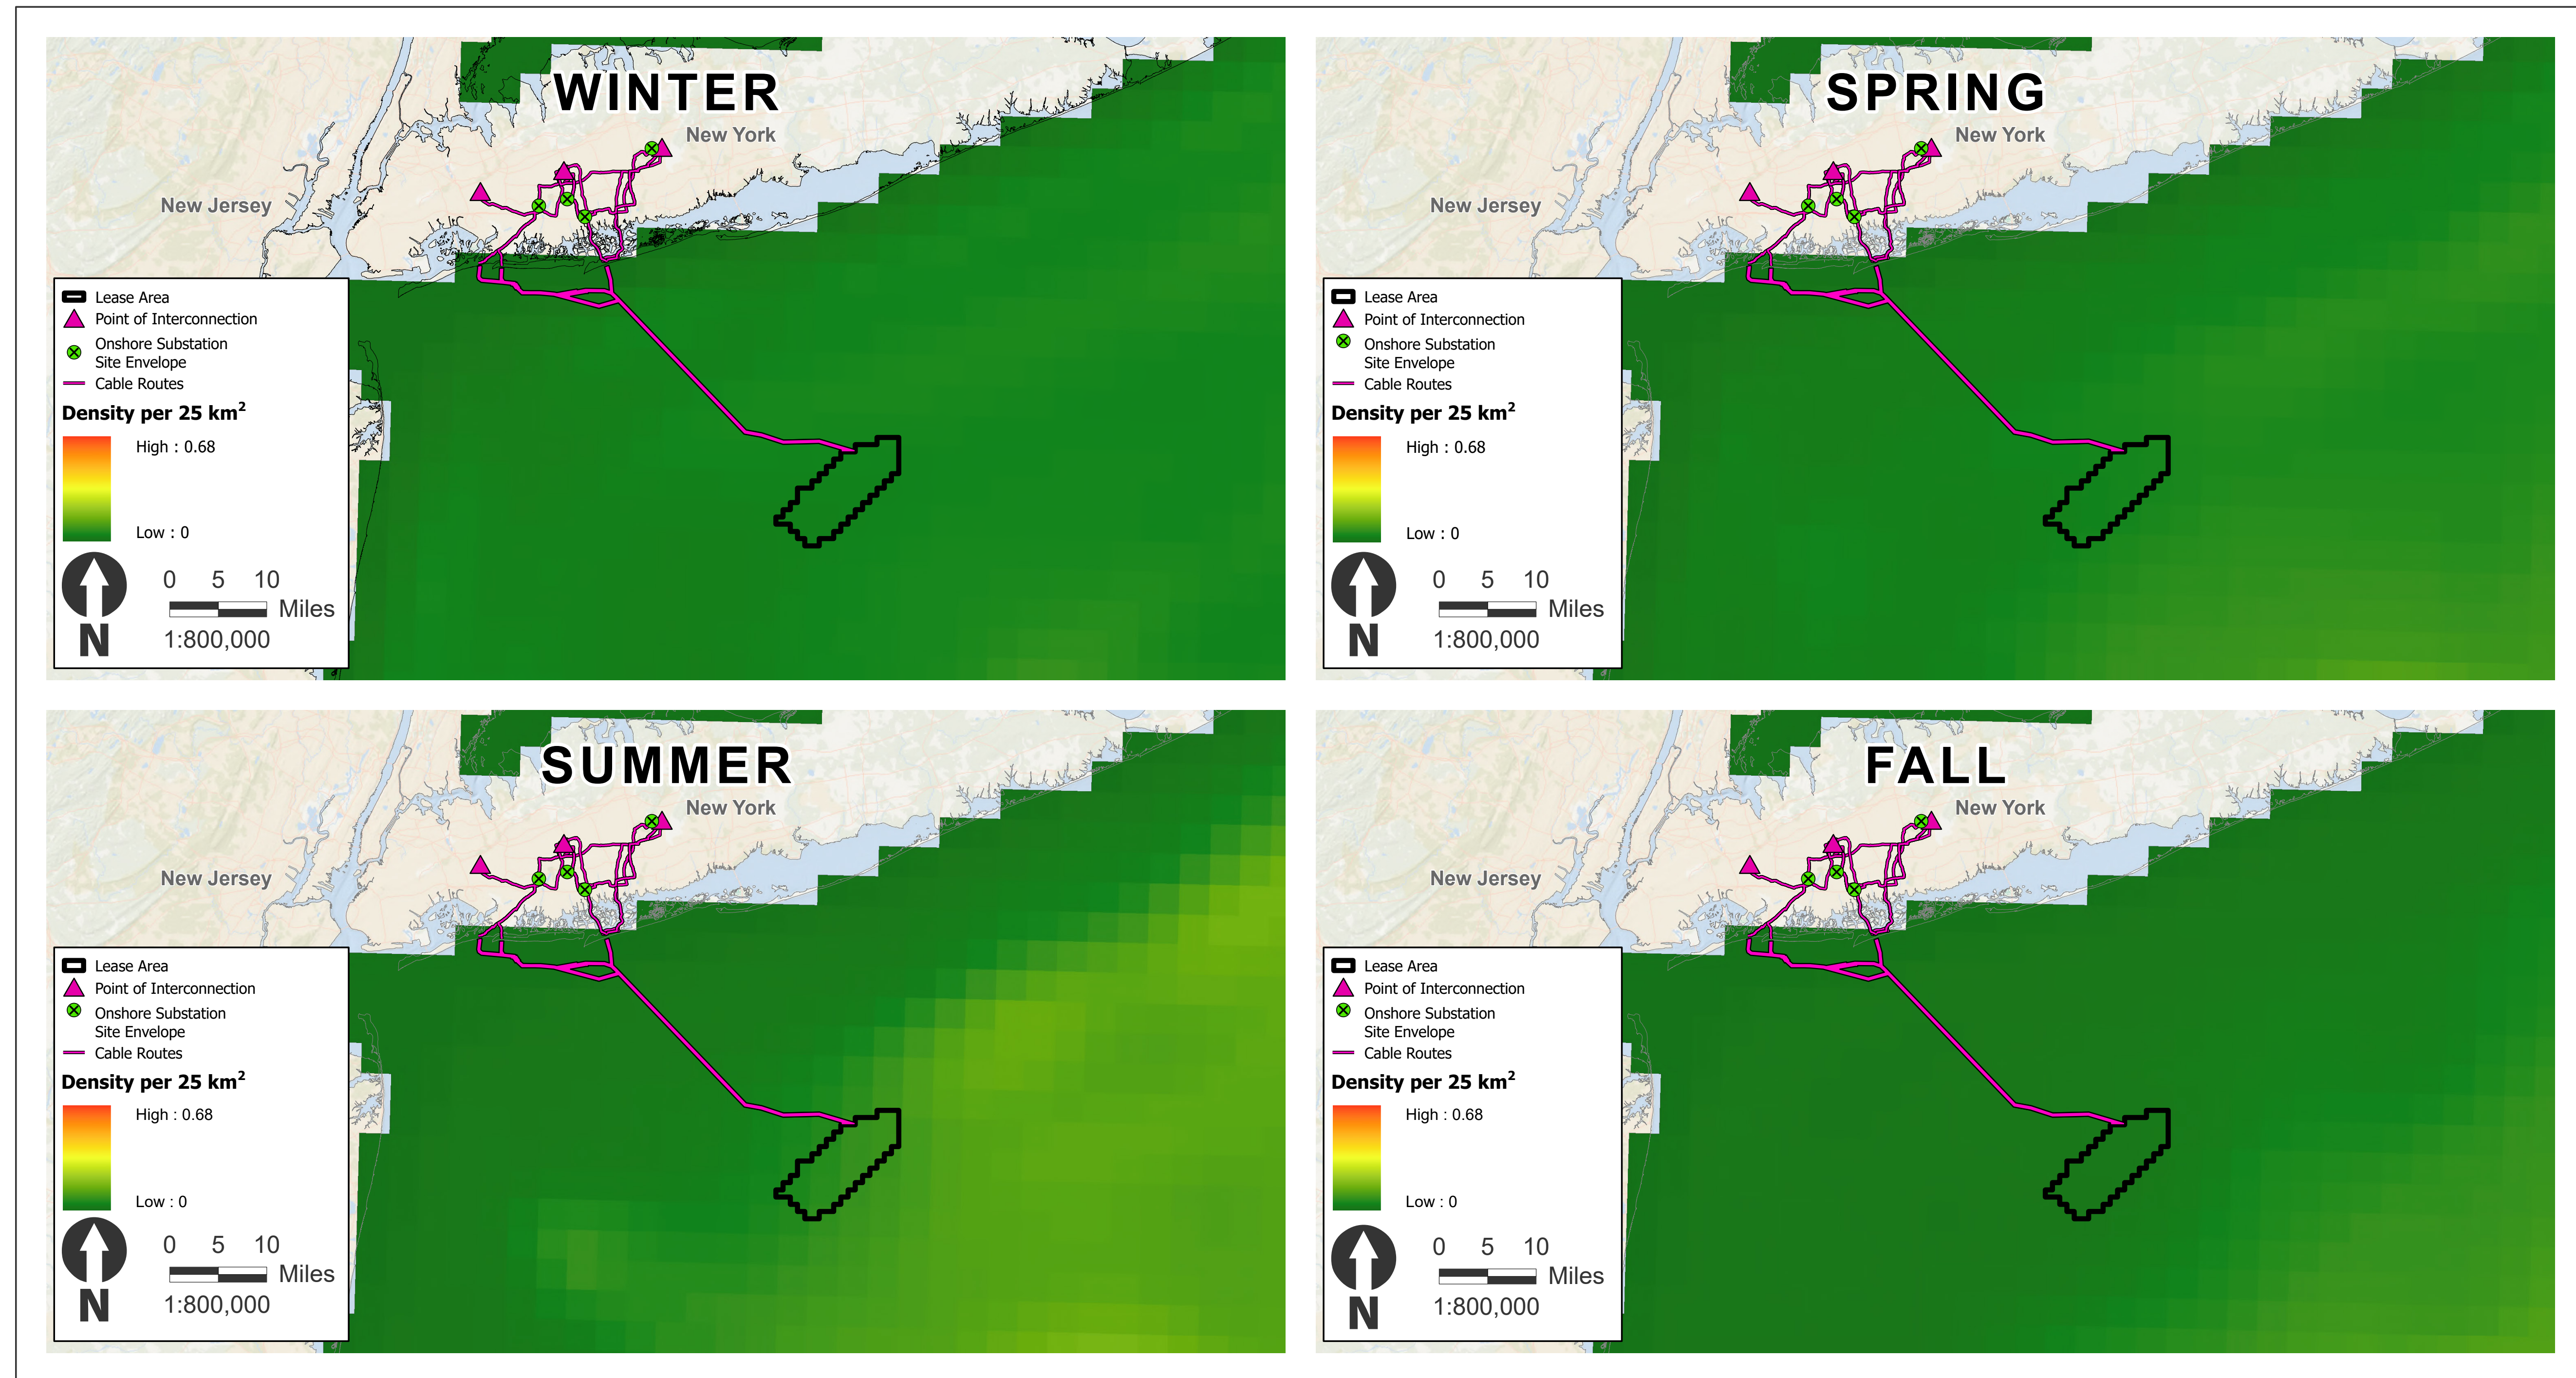

Vineyard Mid-Atlantic

Marine Mammal Density

Fin Whale Density

Vineyard Mid-Atlantic

Marine Mammal Density

Humpback Whale Density

Vineyard Mid-Atlantic

Marine Mammal Density

North Atlantic Right Whale Density

Vineyard Mid-Atlantic

Marine Mammal Density

Sei Whale Density

Vineyard Mid-Atlantic

Marine Mammal Density

Minke Density

Vineyard Mid-Atlantic

Marine Mammal Density

Blue Whale Density