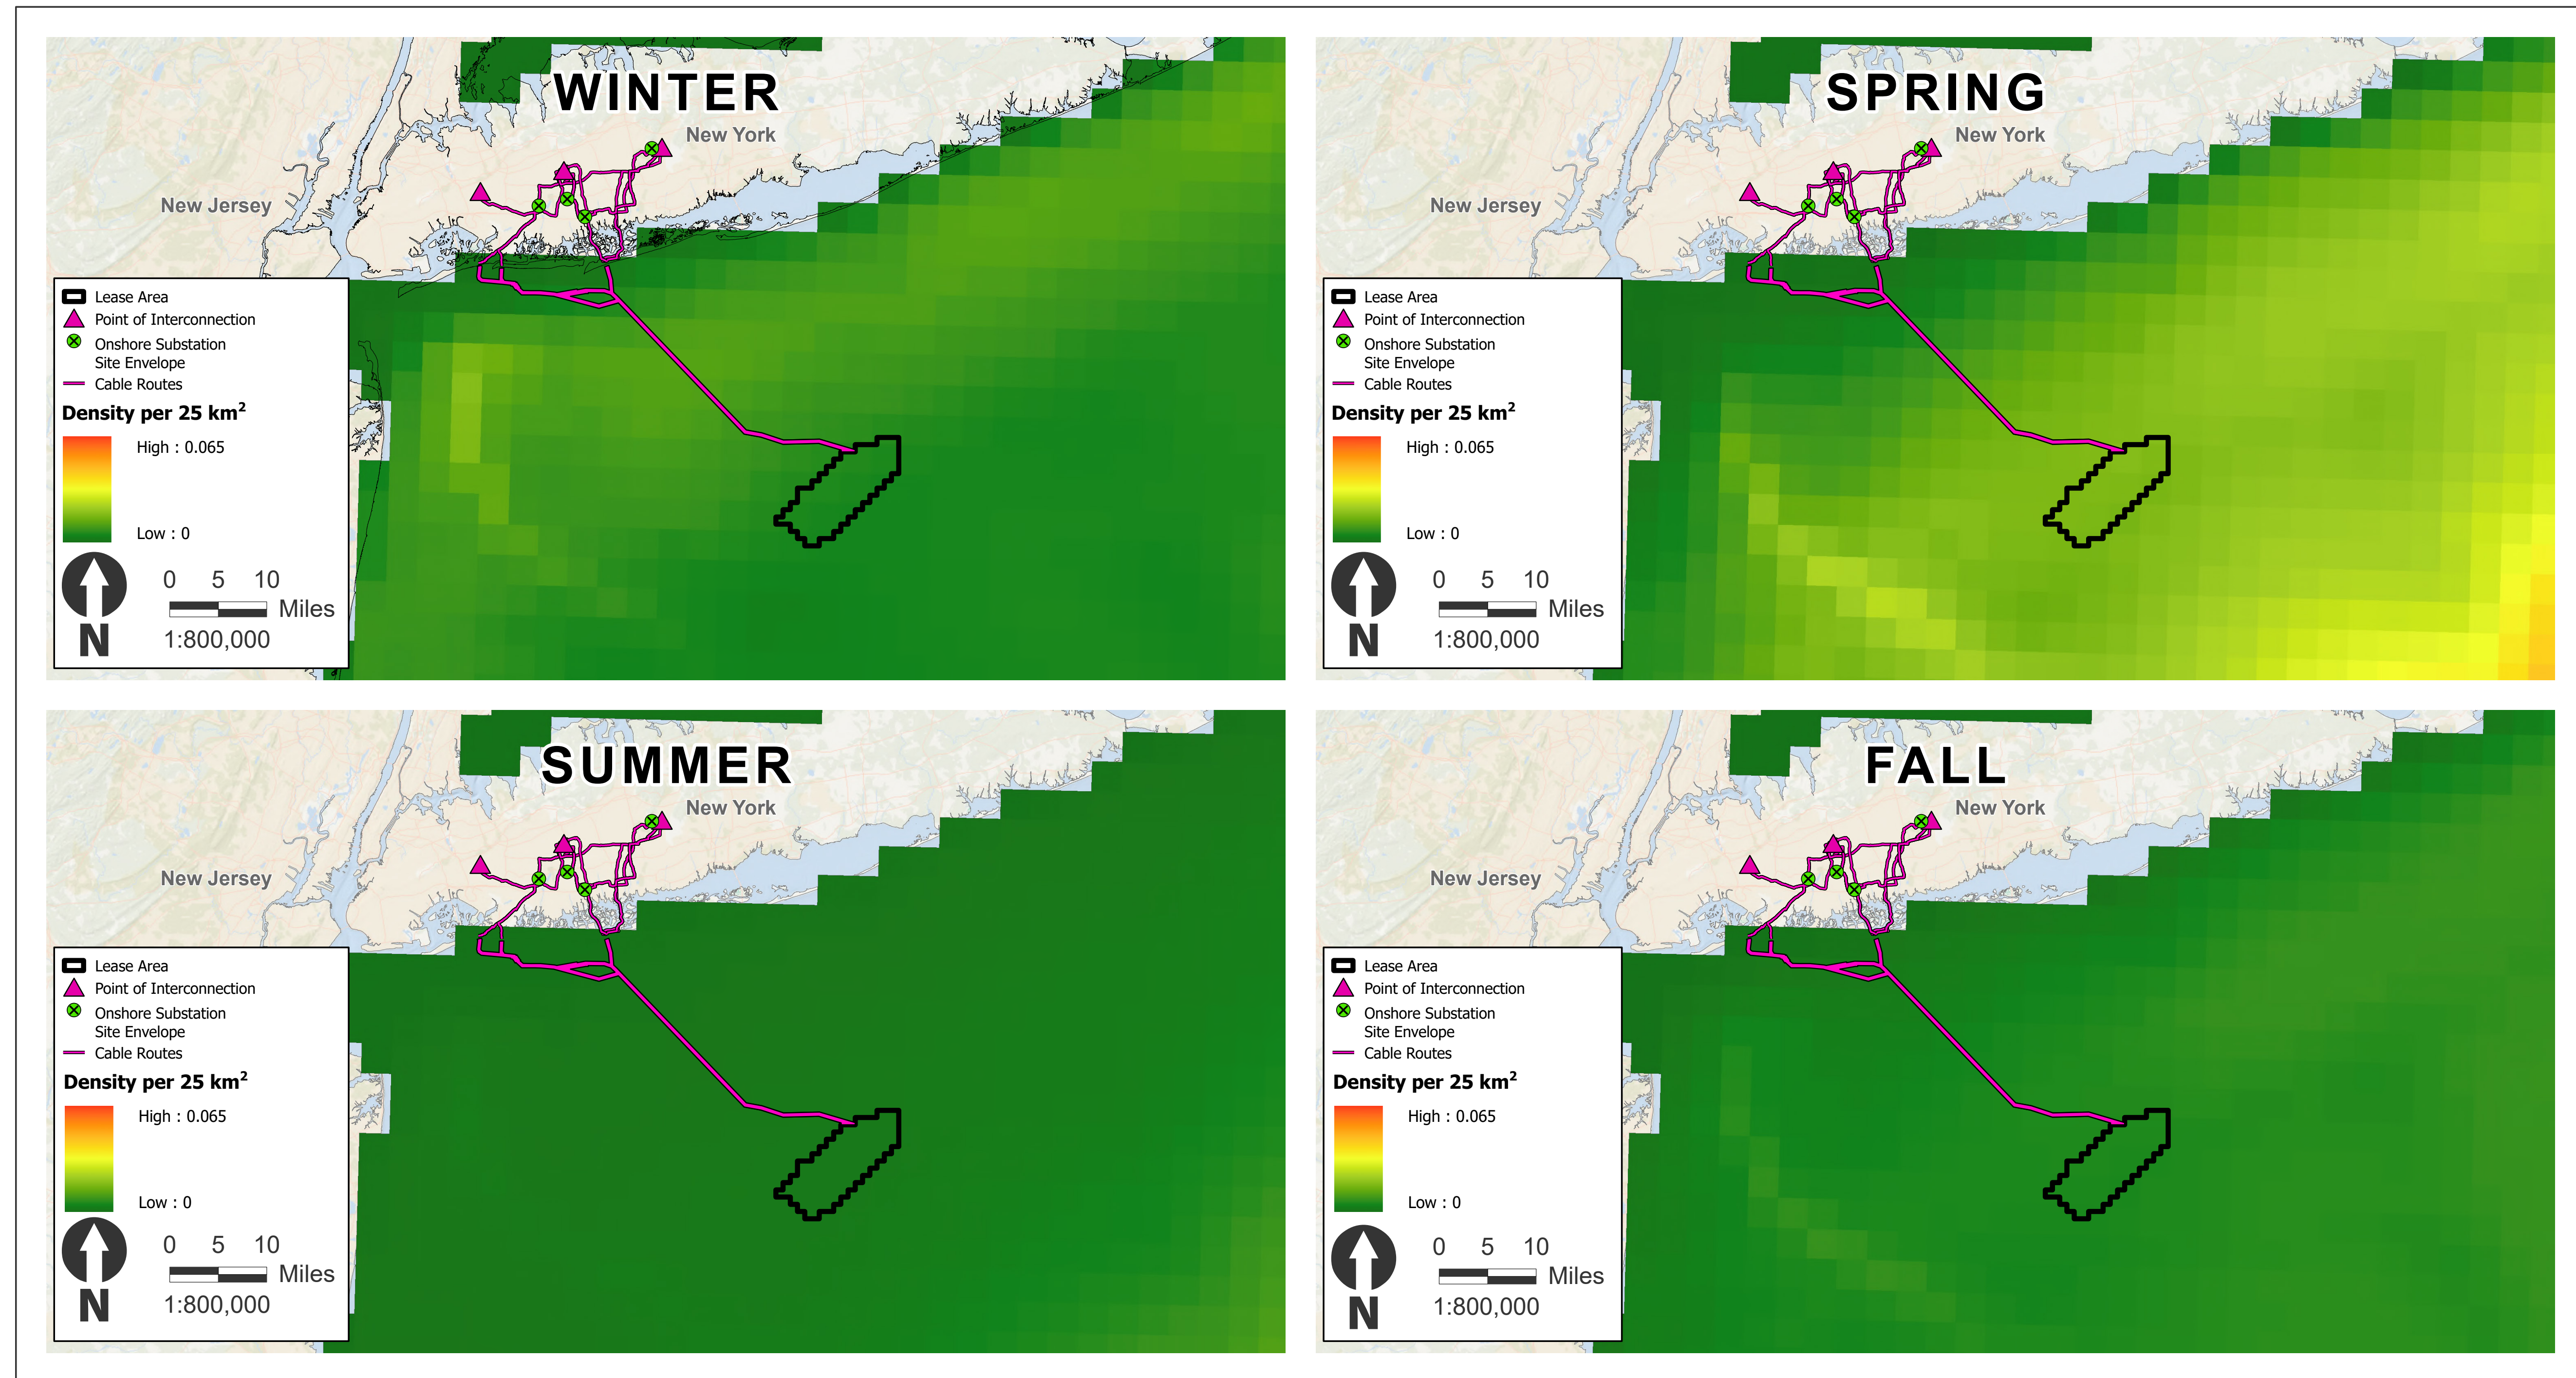

Vineyard Mid-Atlantic

Marine Mammal Density

Fin Whale Density

Vineyard Mid-Atlantic

Marine Mammal Density

Humpback Whale Density

Vineyard Mid-Atlantic

Marine Mammal Density

North Atlantic Right Whale Density

Vineyard Mid-Atlantic

Marine Mammal Density

Sei Whale Density

Vineyard Mid-Atlantic

Marine Mammal Density

Minke Density

Vineyard Mid-Atlantic

Marine Mammal Density

Blue Whale Density