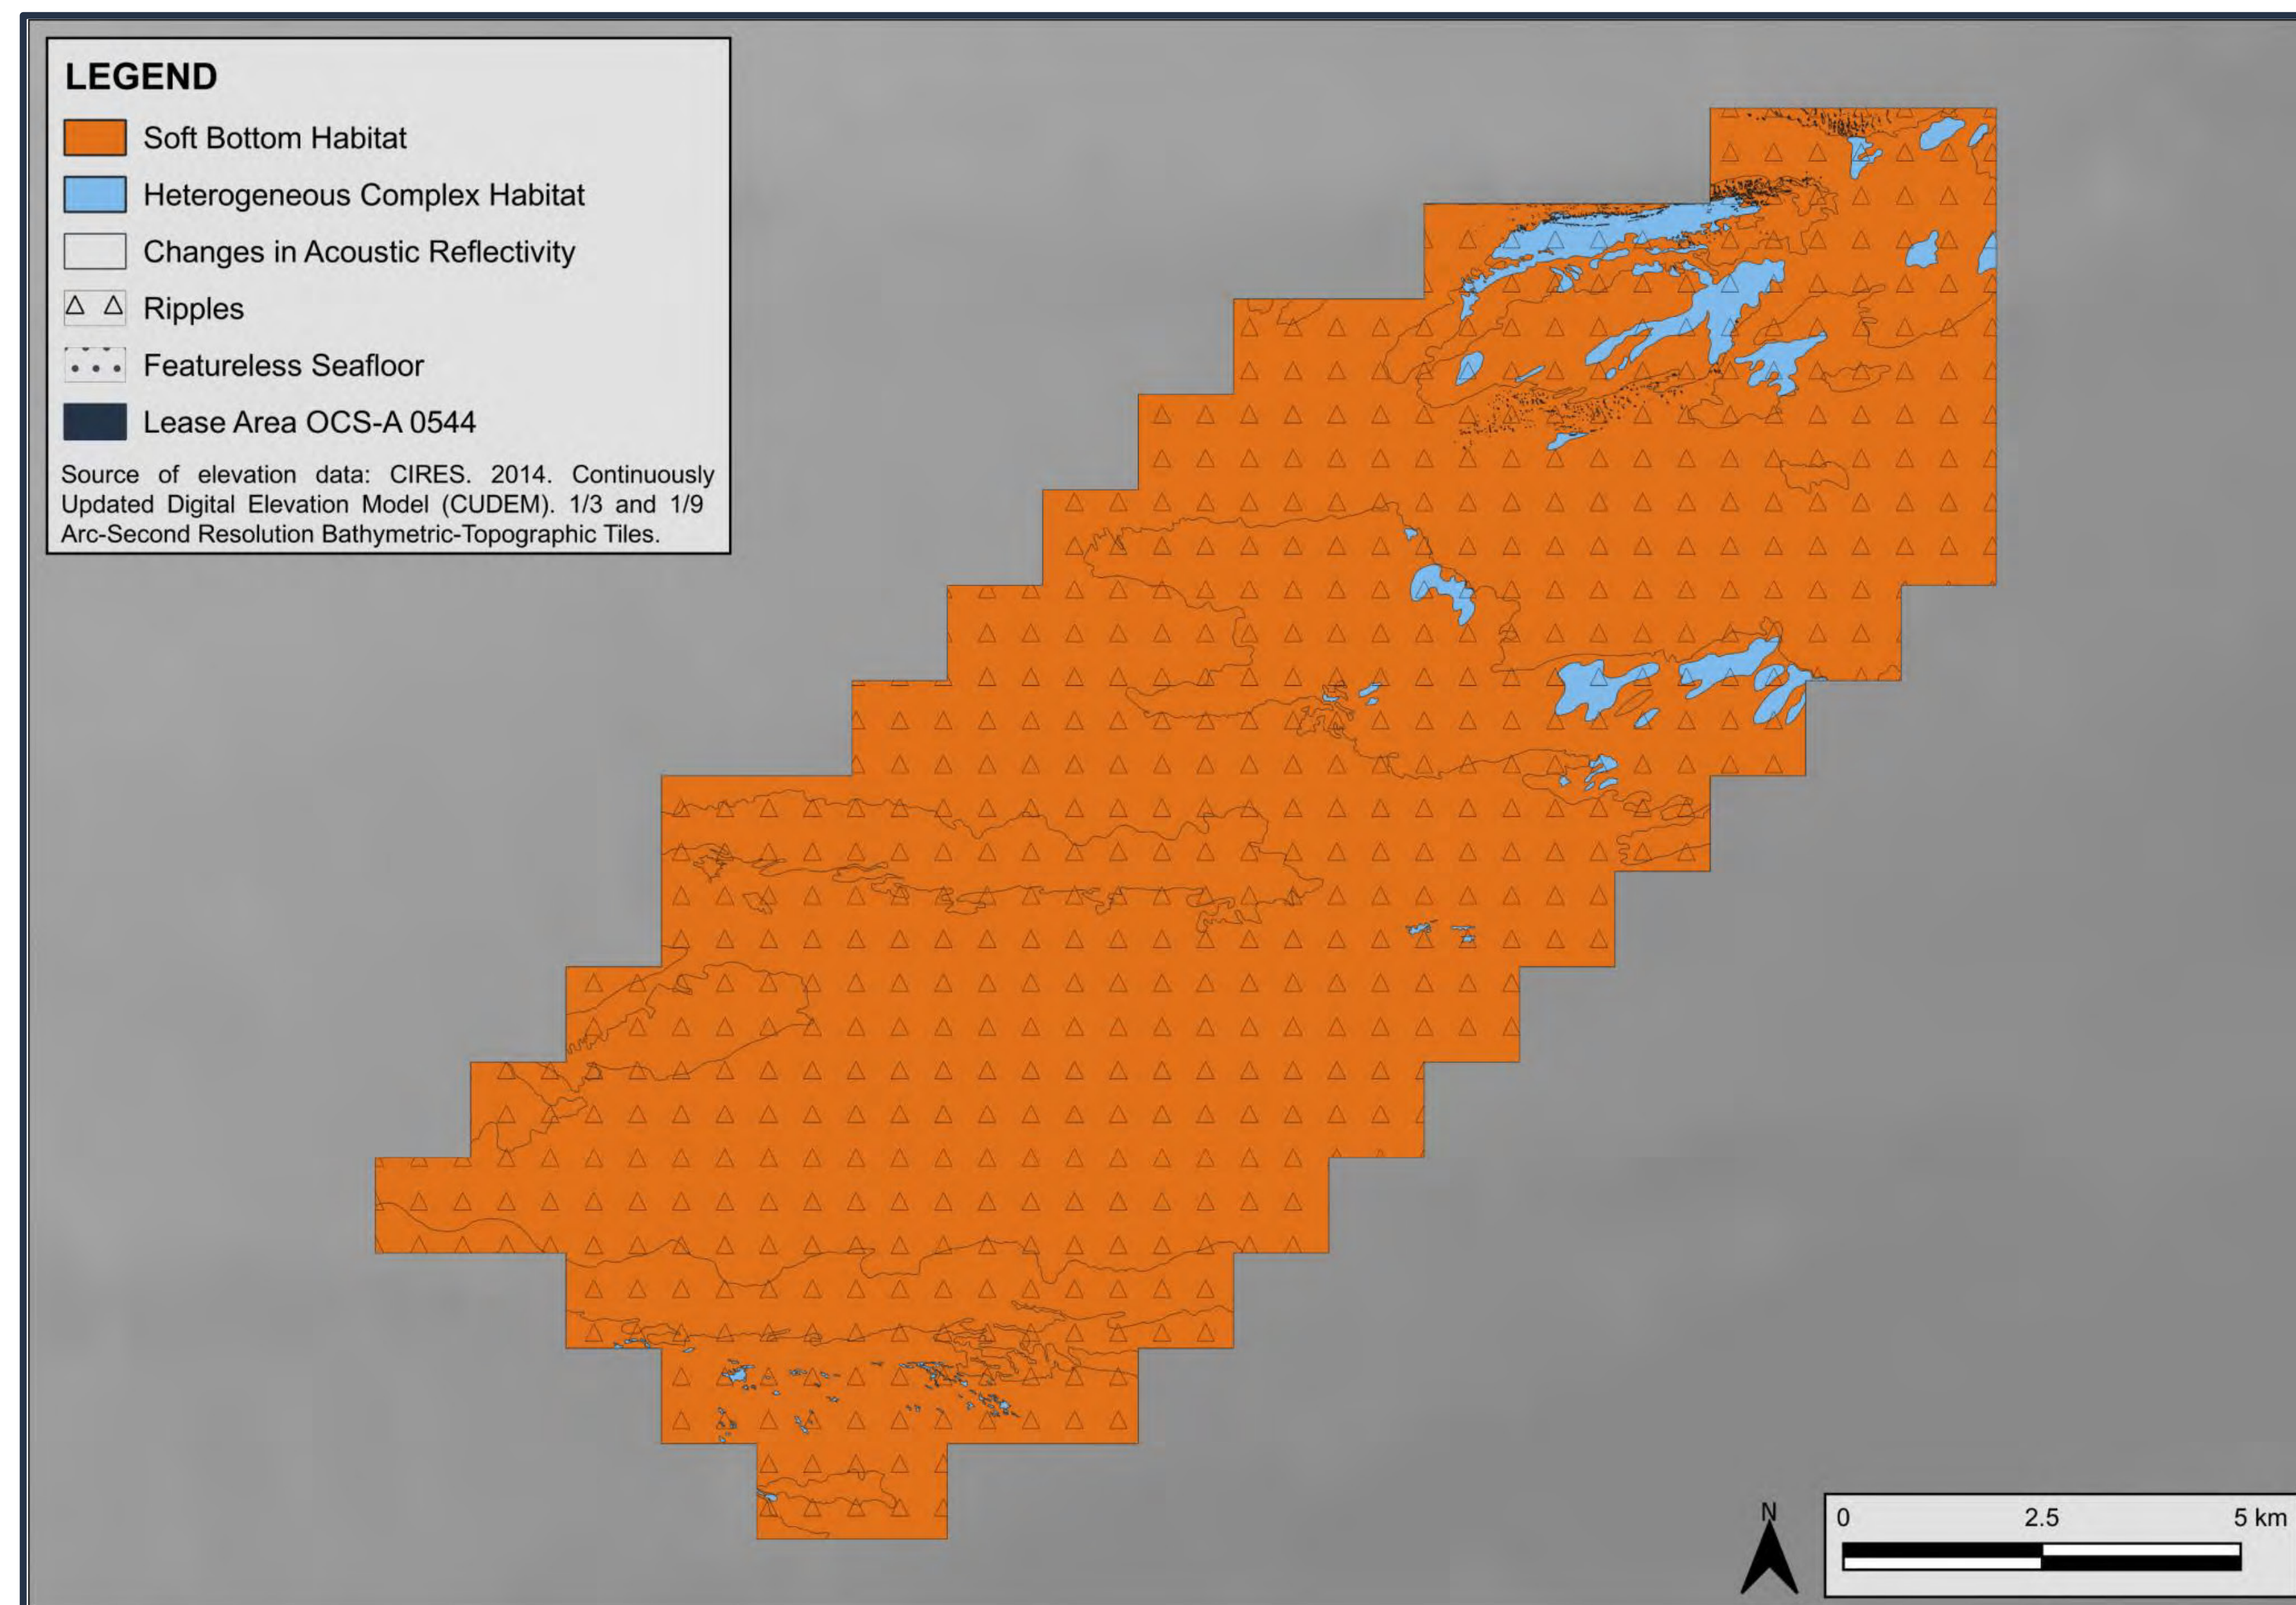

Vineyard Mid-Atlantic

Benthic Habitat

Soft Bottom and Heterogeneous Complex Habitats in the Lease Area and Export Cable Corridor

Habitat Mapping of Lease Area

Habitat Mapping of Offshore Portion of OECC

Habitat Mapping of Nearshore Portion of OECC