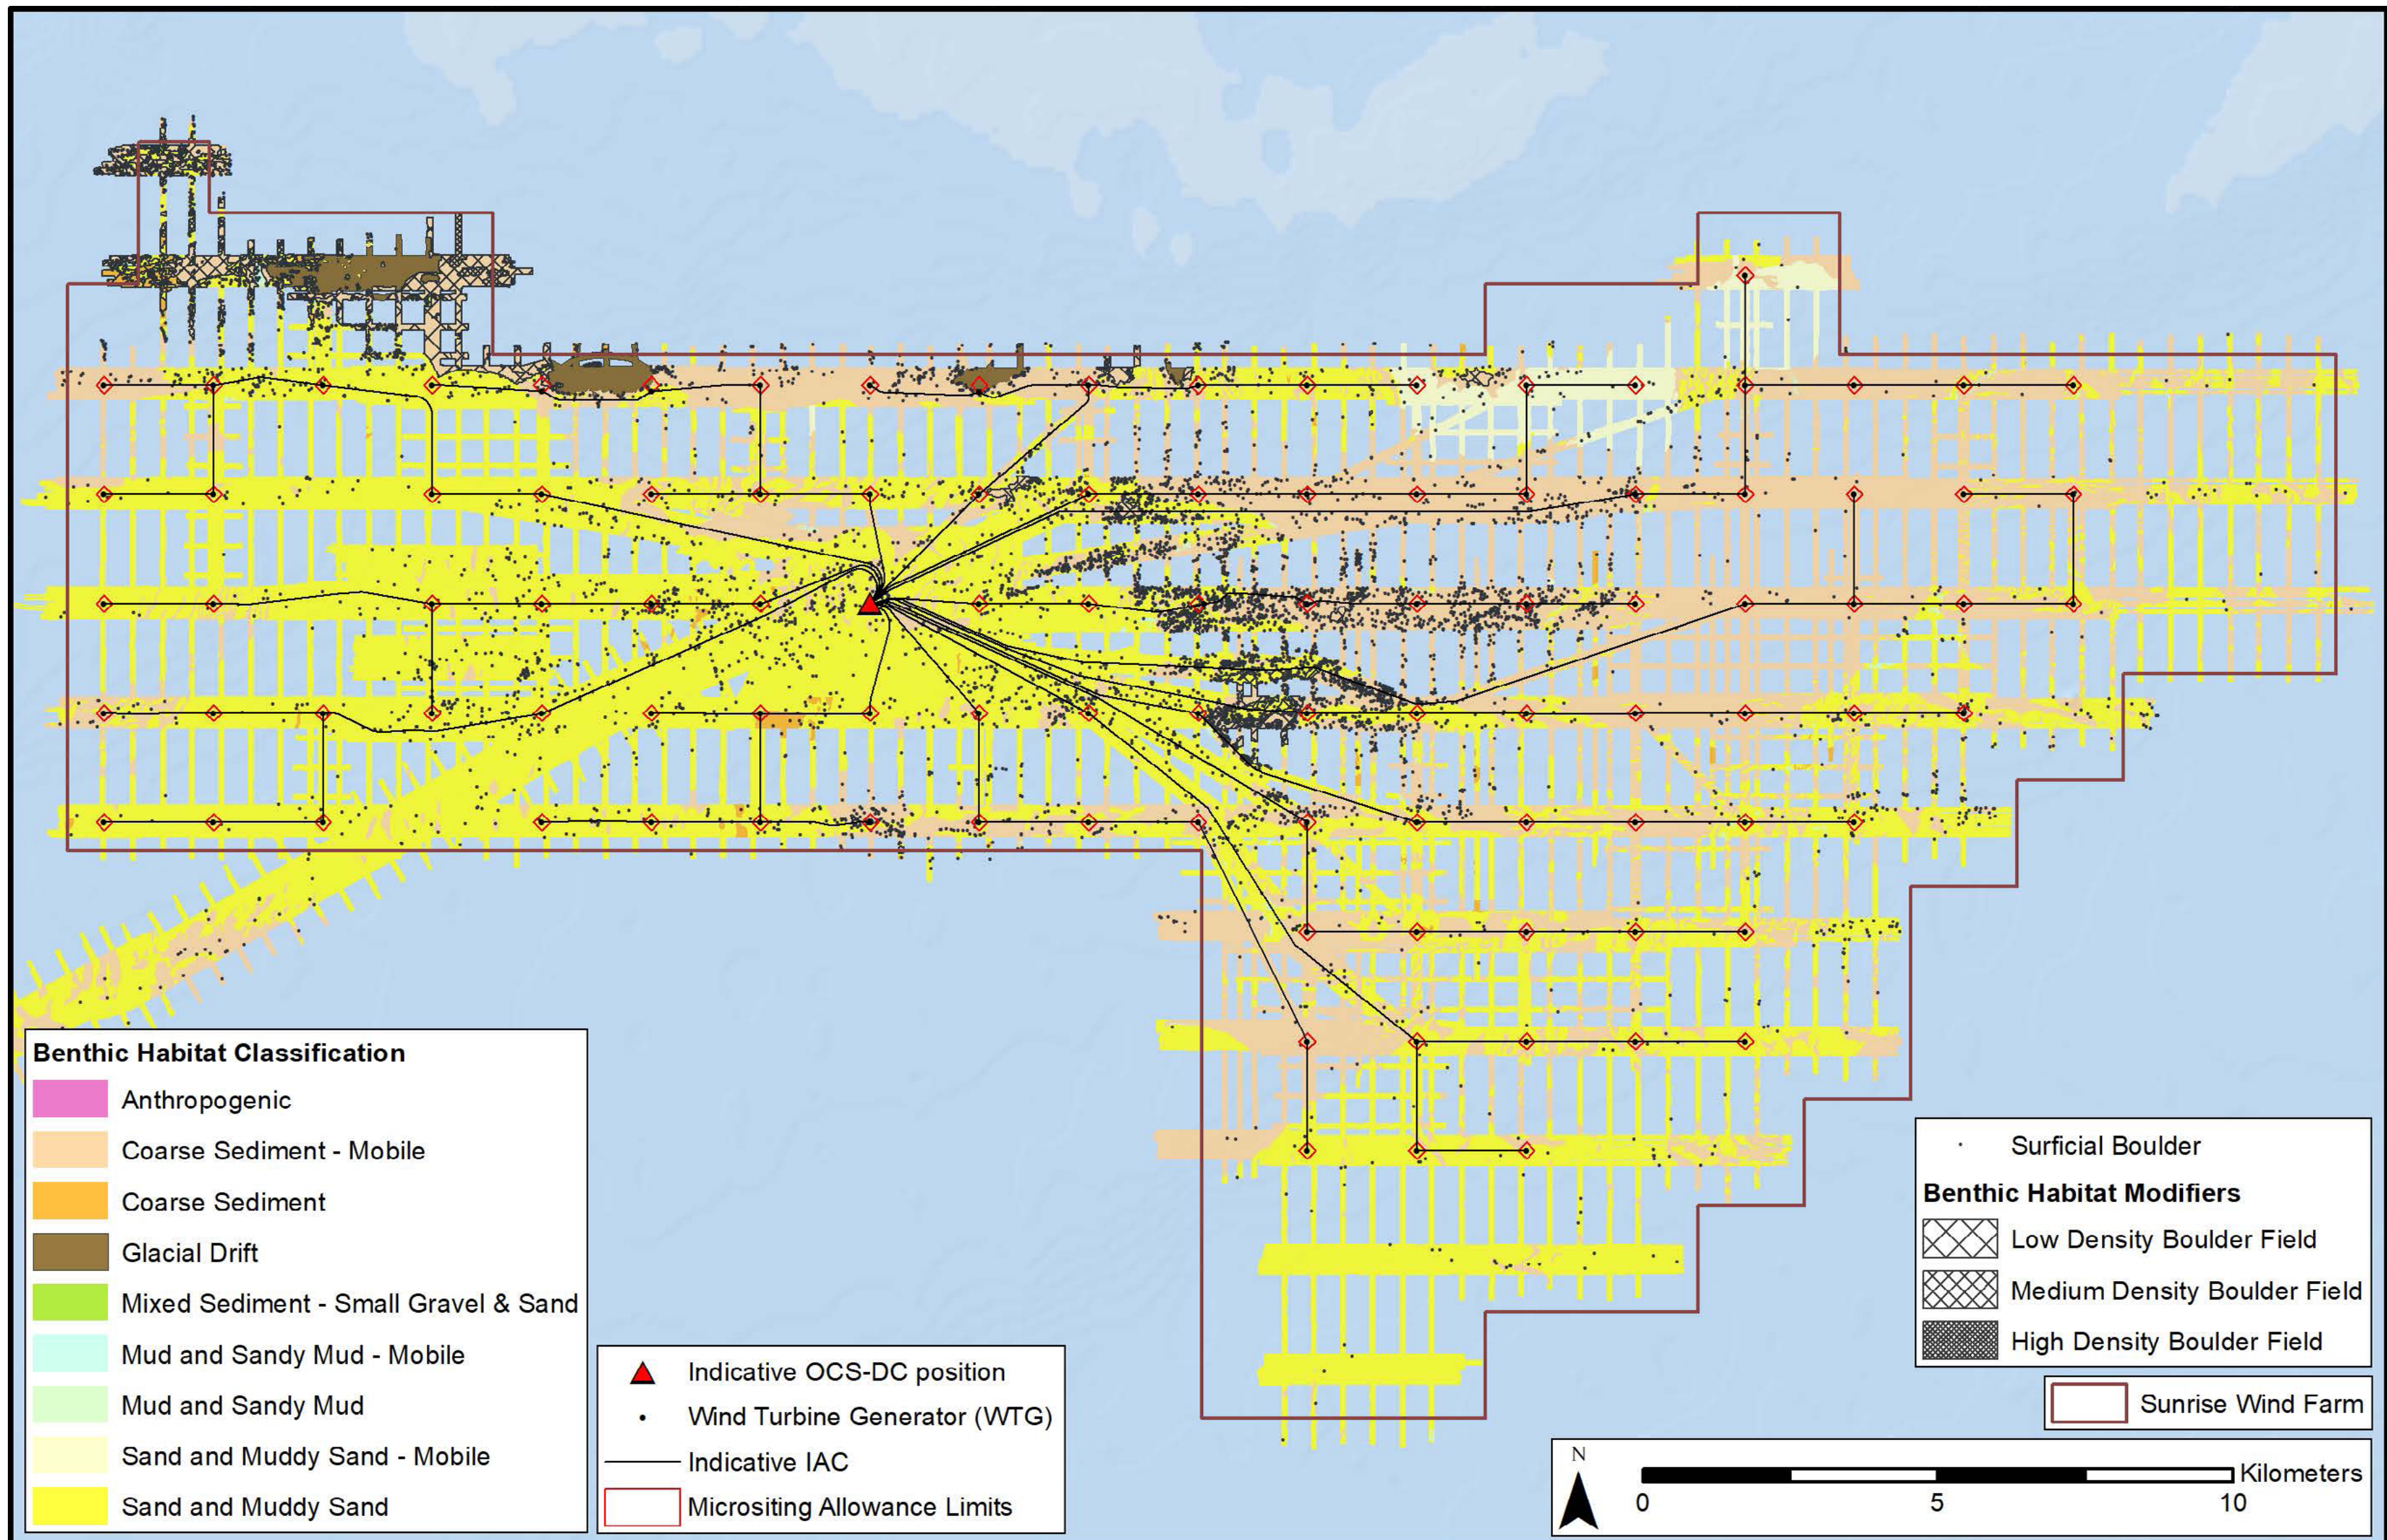

Sunrise Wind Offshore Wind Farm

Benthic Habitat

Benthic Habitat Categories and Proposed Action Layout within the Sunrise Wind Farm Lease Area

Coarse Sediment Habitat Types and Boulder Density within the Sunrise Wind Lease Area