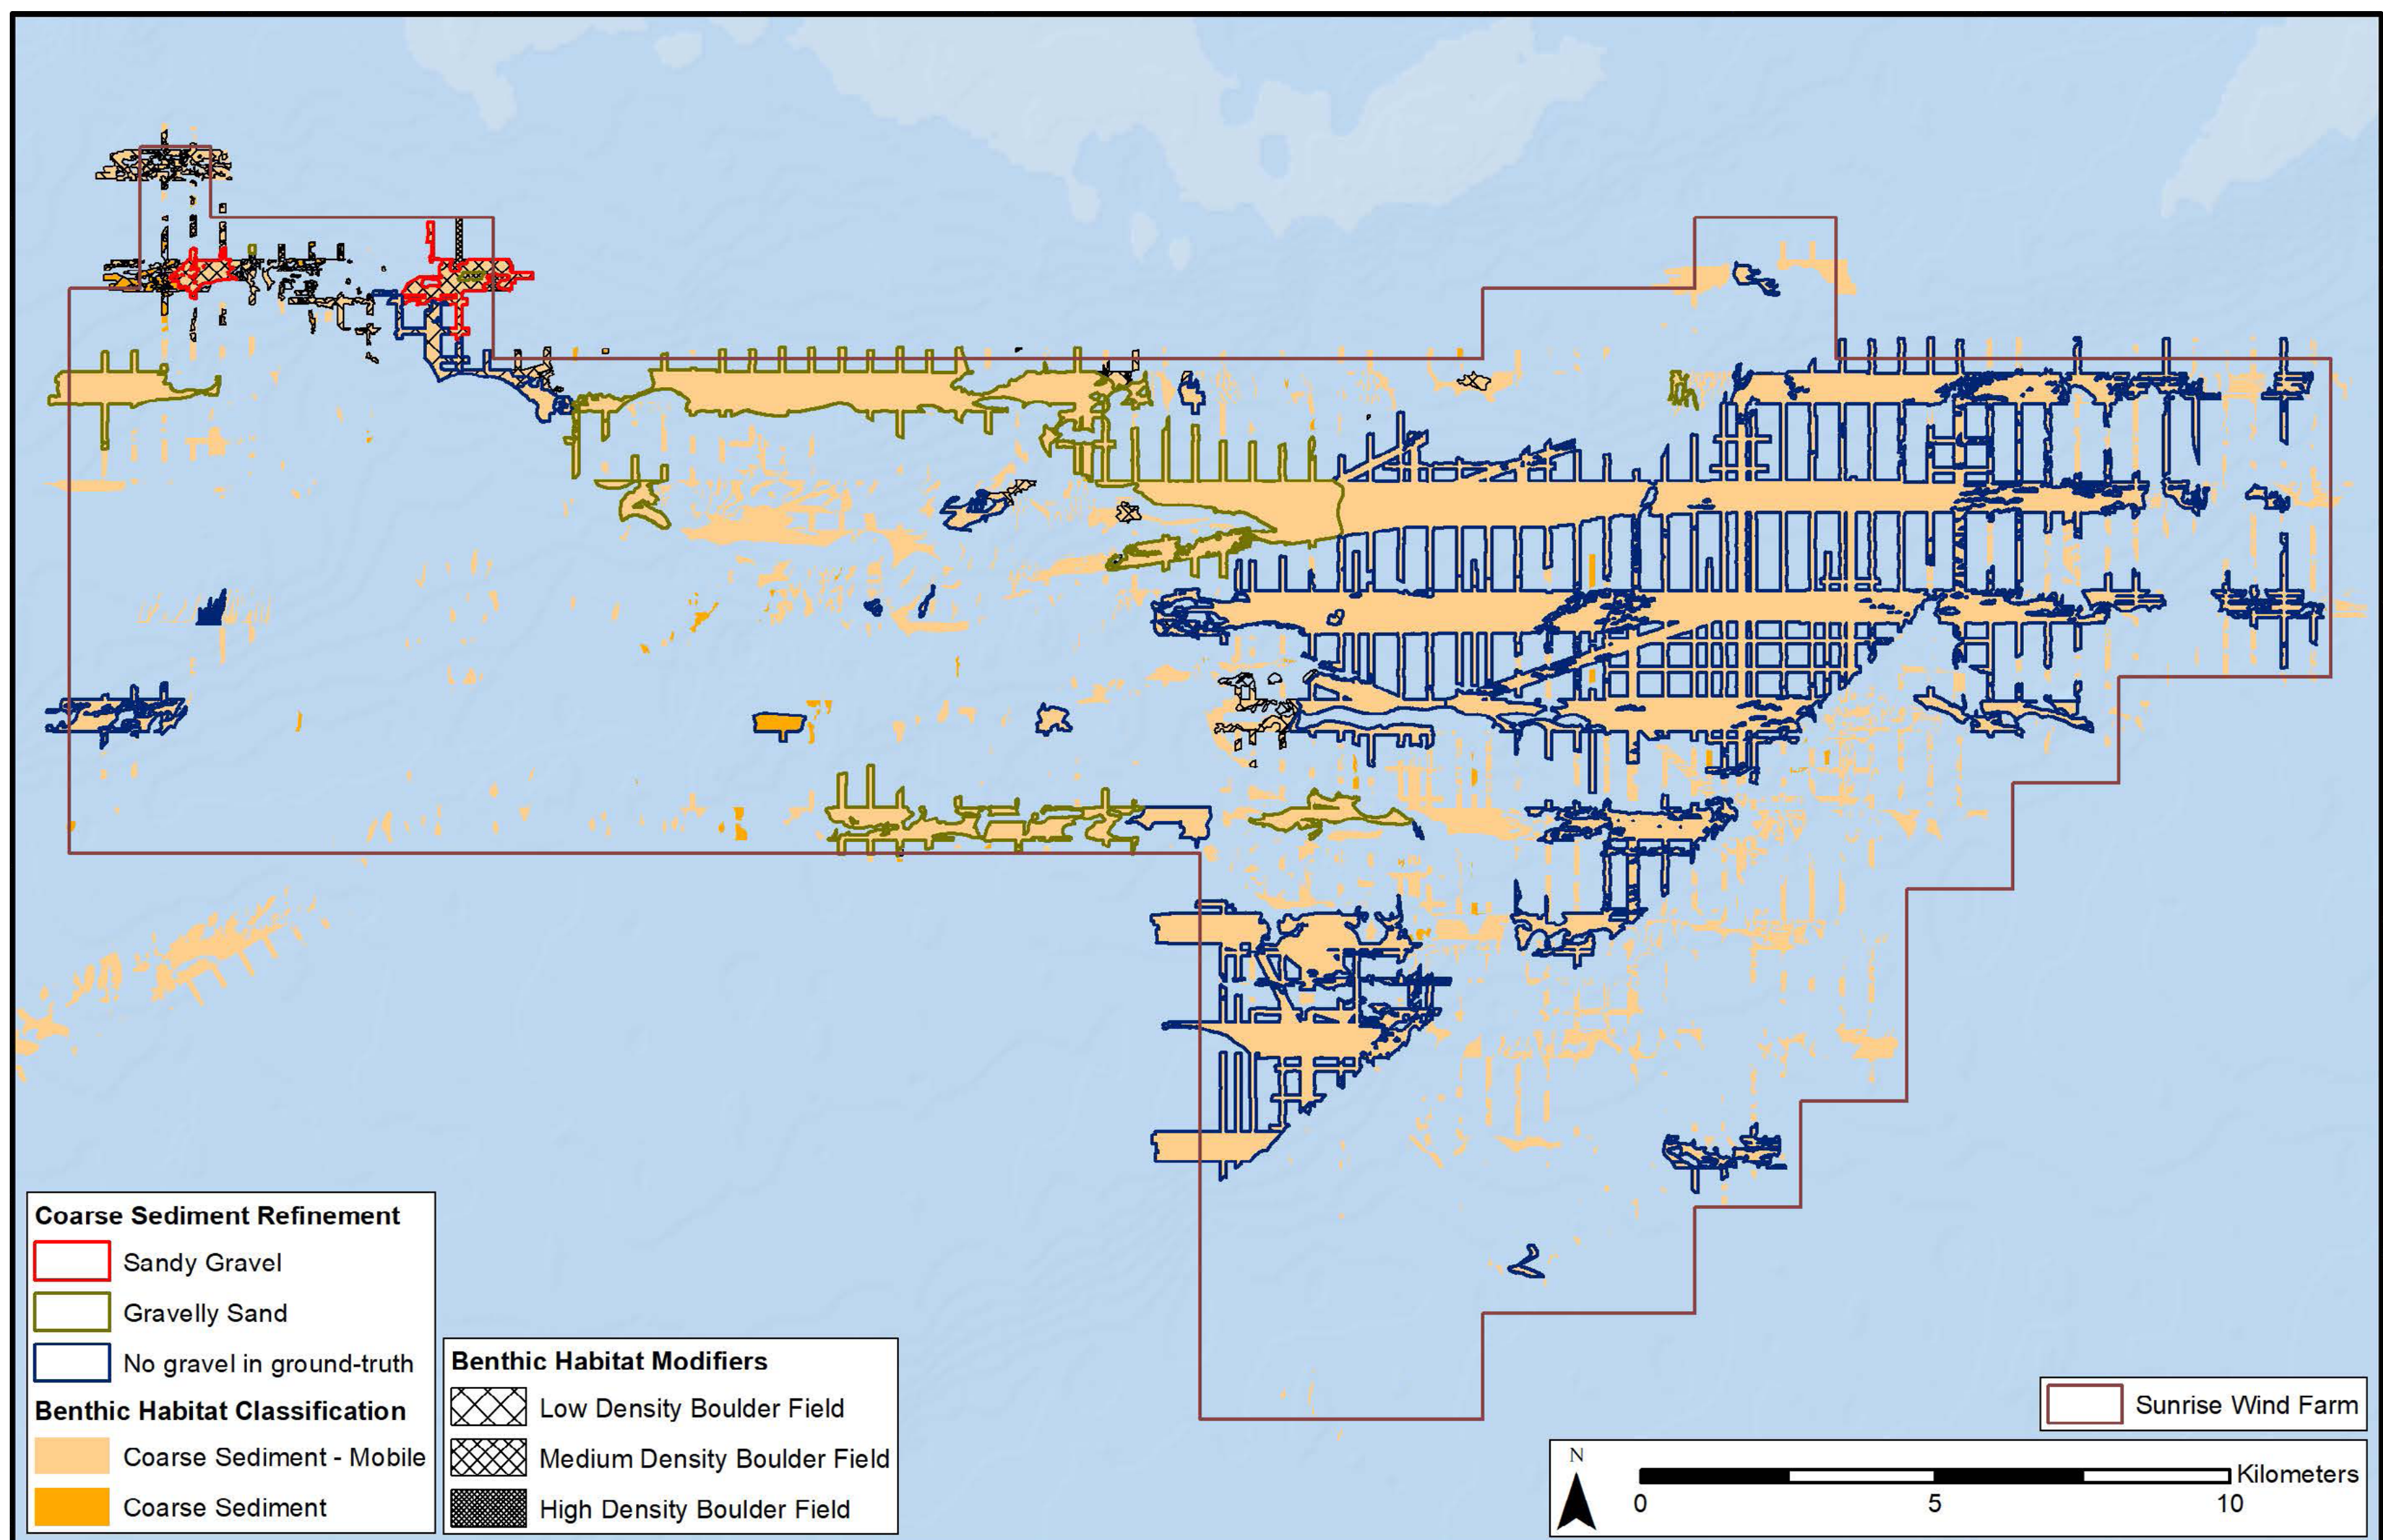

Sunrise Wind Offshore Wind Farm

Benthic Habitat

Benthic Habitat Categories and Proposed Action Layout within the Sunrise Wind Farm Lease Area

Coarse Sediment Habitat Types and Boulder Density within the Sunrise Wind Lease Area