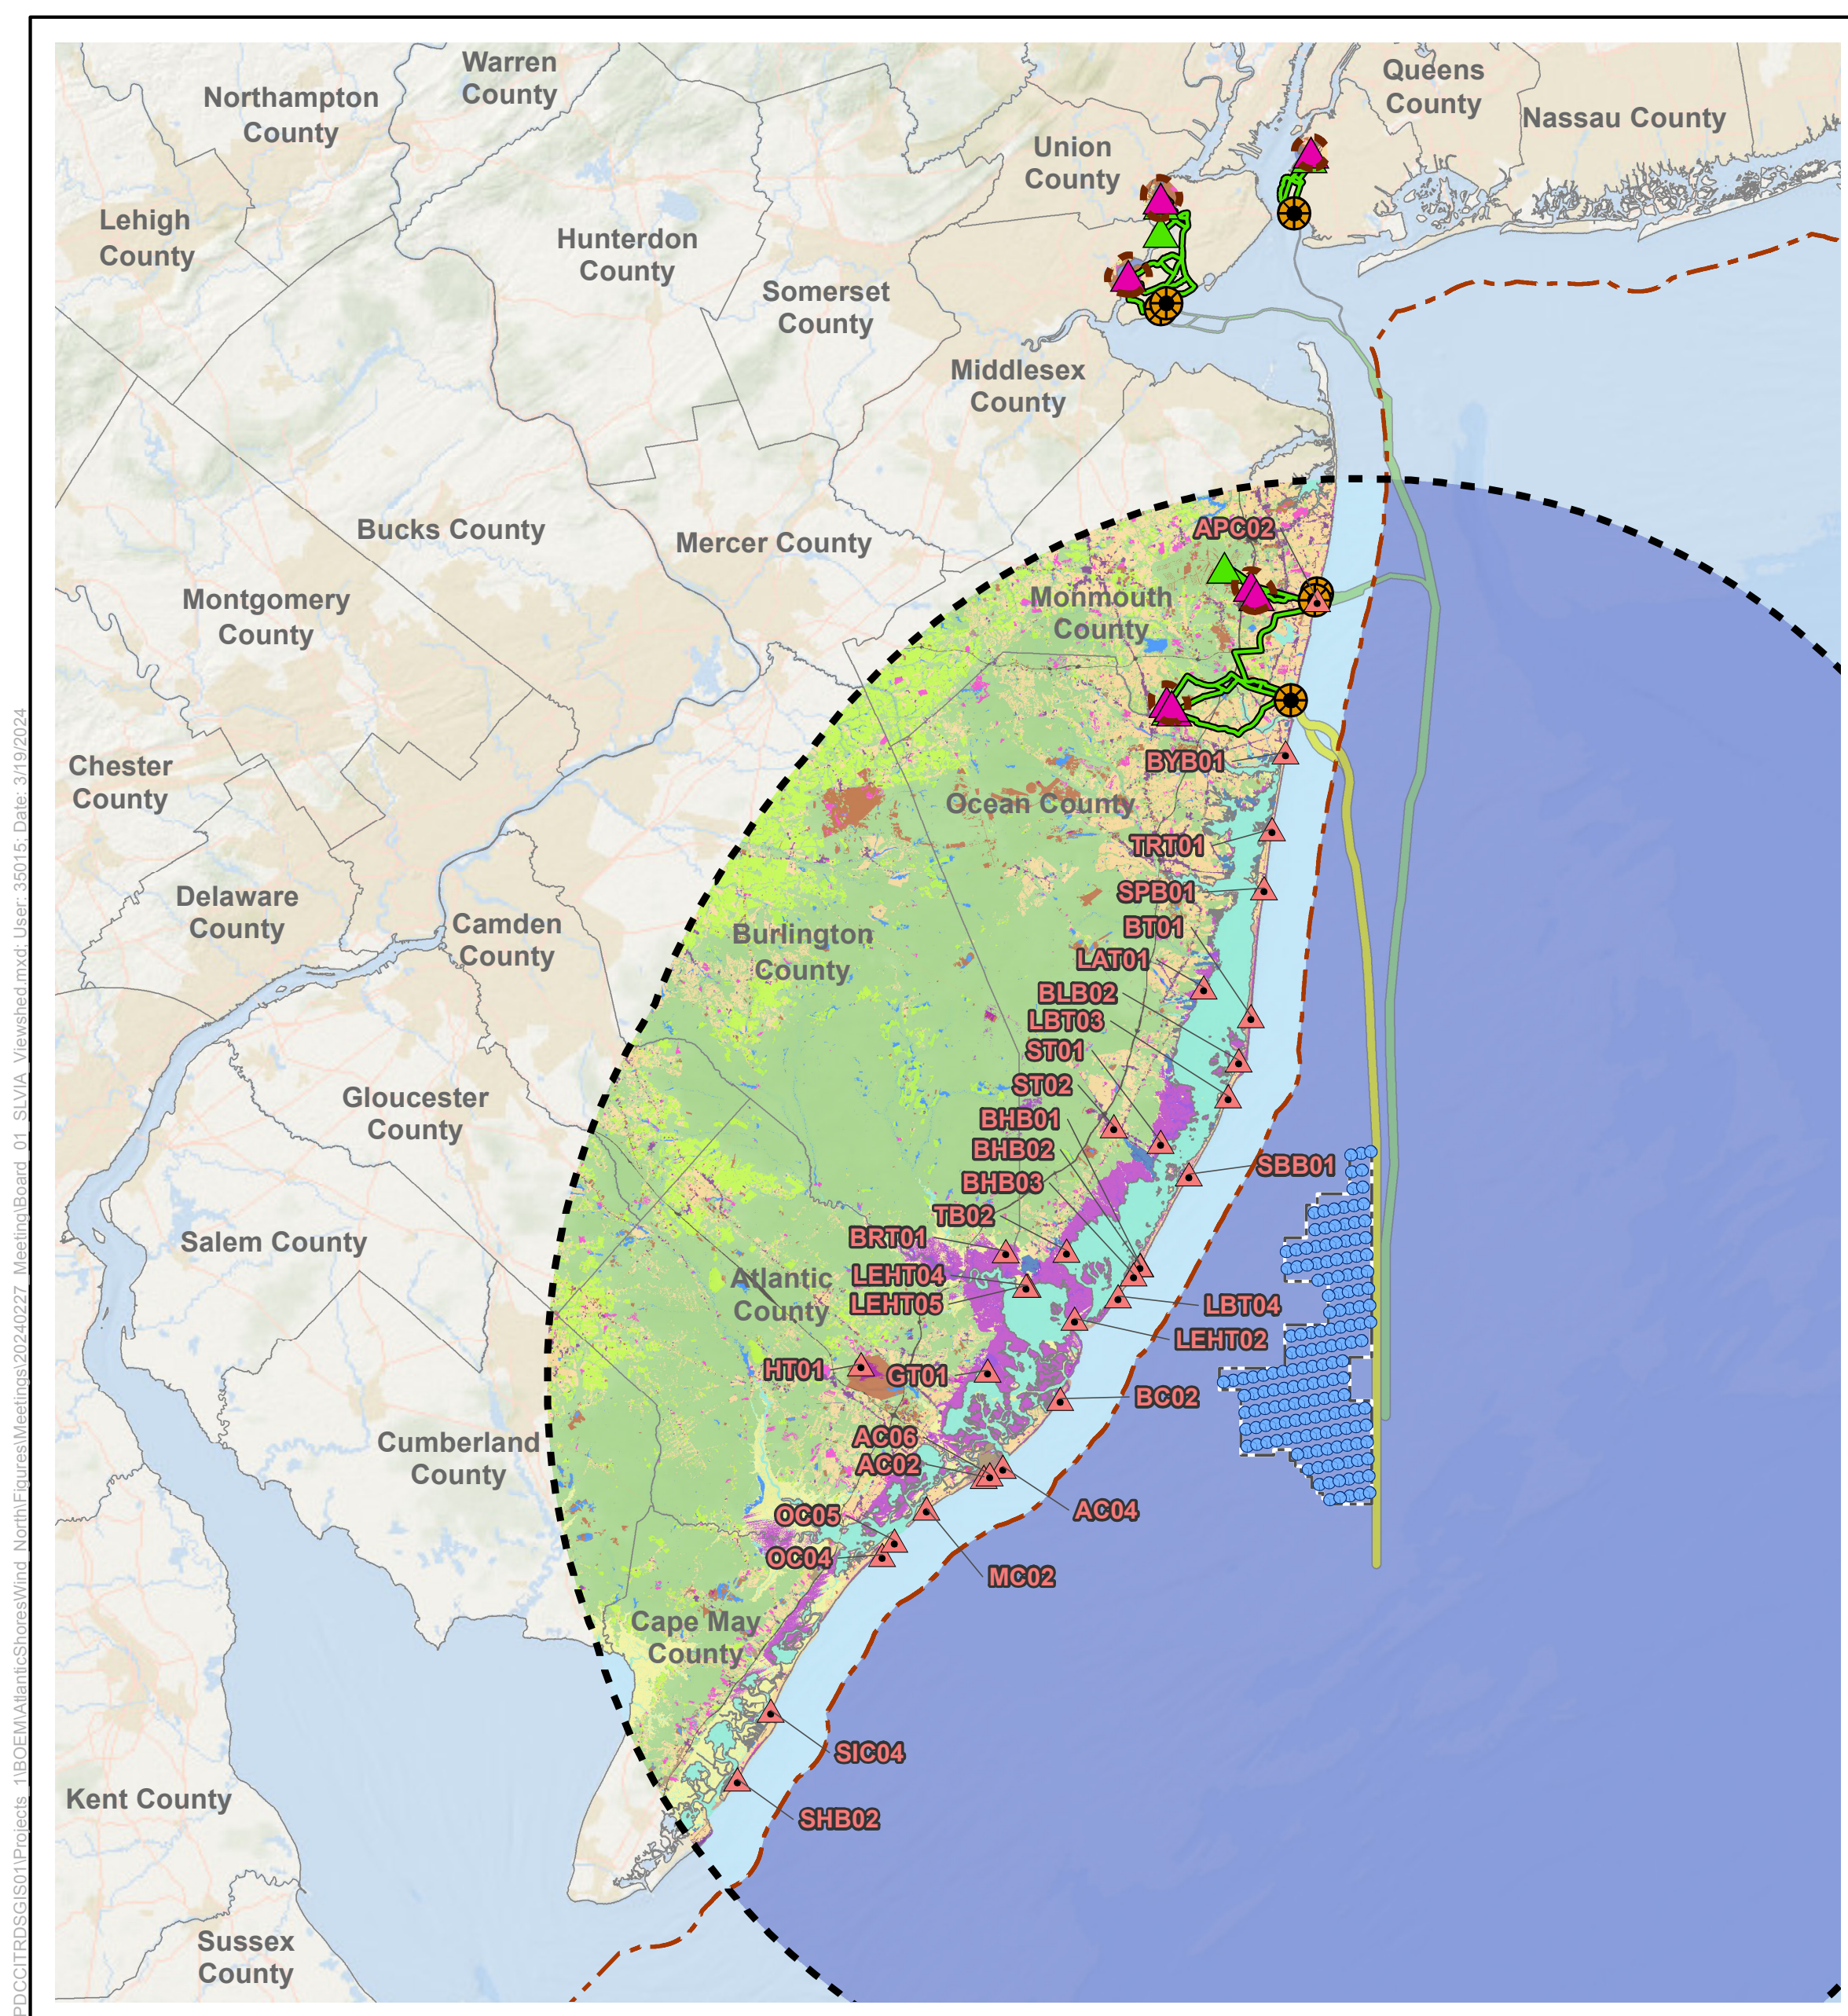

Atlantic Shores Offshore Wind North Project

# Seascape, Landscape, and Visual Impact Assessment (SLVIA) Viewshed

Key Observation Points (KOPs) with Simulations

Source: Atlantic Shores 2024.

KOP Number	KOP Name	Distance to Closest WTG (mi, km)
APC02	Asbury Park Convention Center (Beach)	37.98 (61.12)
BYB01	Bay Head Historic District	28.00 (40.06)
TRT01	Ocean Beach Historic District	22.99 (36.99)
SPB01	Seaside Park Borough Beach	19.25 (30.98)
LAT01	Edwin B. Forsythe NWR at the Woodmansee Estate	15.30 (24.63)
BT01	Island Beach State Park	11.73 (18.87)
BLB02	Barnegat Lighthouse State Park	10.07 (16.20)
BLB02A	Atlantic Ocean Beachfront, Barnegat Borough	10.70 (17.20)
LBT03	Beach at Long Beach Island Foundation for the Arts and Sciences	9.35 (15.05)
ST02	Barnegat Road	14.60 (23.50)
ST01	Manahawkin Wildlife Management Area	11.40 (18.30)
SBB01	Ship Bottom Borough Municipal Beach	8.52 (13.71)
BRT01	Bass River State Forest	17.40 (28.0)
TB02	South Green Street Park	14.03 (22.58)
BHB01	Beach Haven Historic District (adjacent to BHB02)	9.85 (15.84)
BHB02	Centre Street, Beach Haven (adjacent to BHB01)	9.84 (15.84)
BHB03	Holyoke Avenue, Beach Haven	9.62 (15.48)
LEHT05	Kentucky Drive	15.10 (24.30)
LEHT04	Osborn Island	14.90 (23.98)
LBT04	Edwin B. Forsythe NWR, Holgate	9.32 (15.00)
LEHT02	Great Bay Boulevard Wildlife Management Area - Rutgers Field Station	11.10 (17.86)
HT01	Atlantic City Airport	24.90 (40.10)
GT01	Edwin B. Forsythe NWR - Tower	16.18 (26.04)
BC02	North Brigantine Natural Area	11.26 (18.12)
AC04	Ocean Casino Resort – Sky Garden	16.20 (26.07)
AC06	Atlantic City Beach	17.70 (28.49)
AC02	Jim Whelan Boardwalk Hall NHL	17.67 (28.44)
MC02	Lucy The Margate Elephant	22.13 (35.61)
OC05	Ocean City - East Surf Road Access	25.00 (40.20)
OC04	Gillian's Wonderland Amusement	26.11 (42.02)
SIC04	Townsend's Inlet Beach	37.40 (60.19)
SHB02	Stone Harbor Point	41.80 (67.30)

# Seascape, Landscape, and Visual Impact Assessment (SLVIA) Viewshed