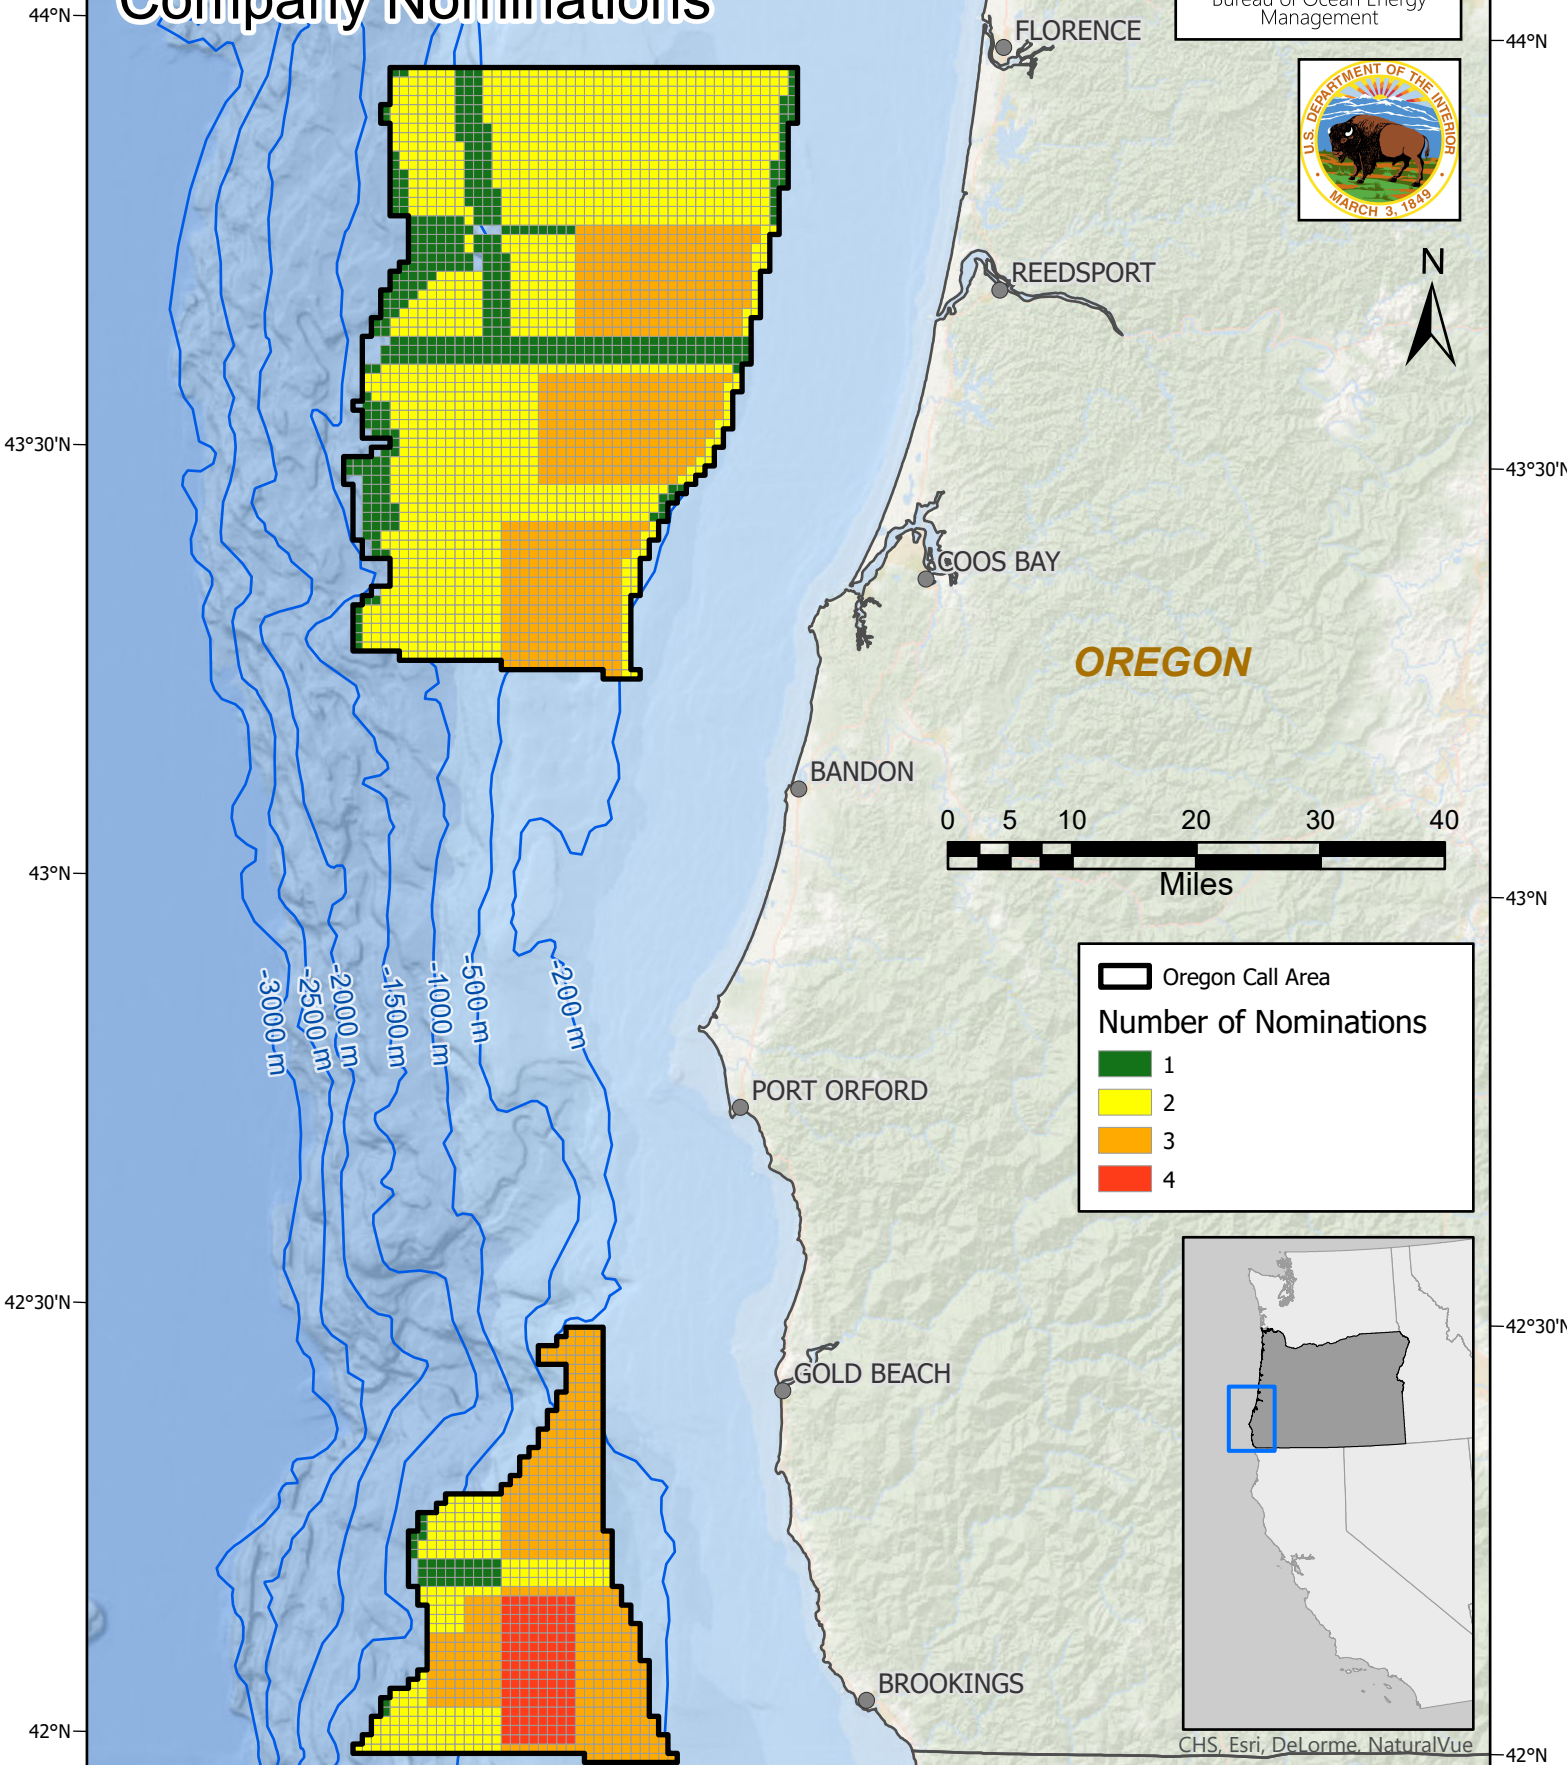

125°30'W 125°W 124°30'W 124°W 123°30'W

Oregon Call Area Company Nominations

Legend

- Oregon Call Area
- Number of Nominations**
- 1
- 2
- 3
- 4

CHS, Esri, DeLorme, NaturalVue

125°W 124°30'W 124°W 123°30'W