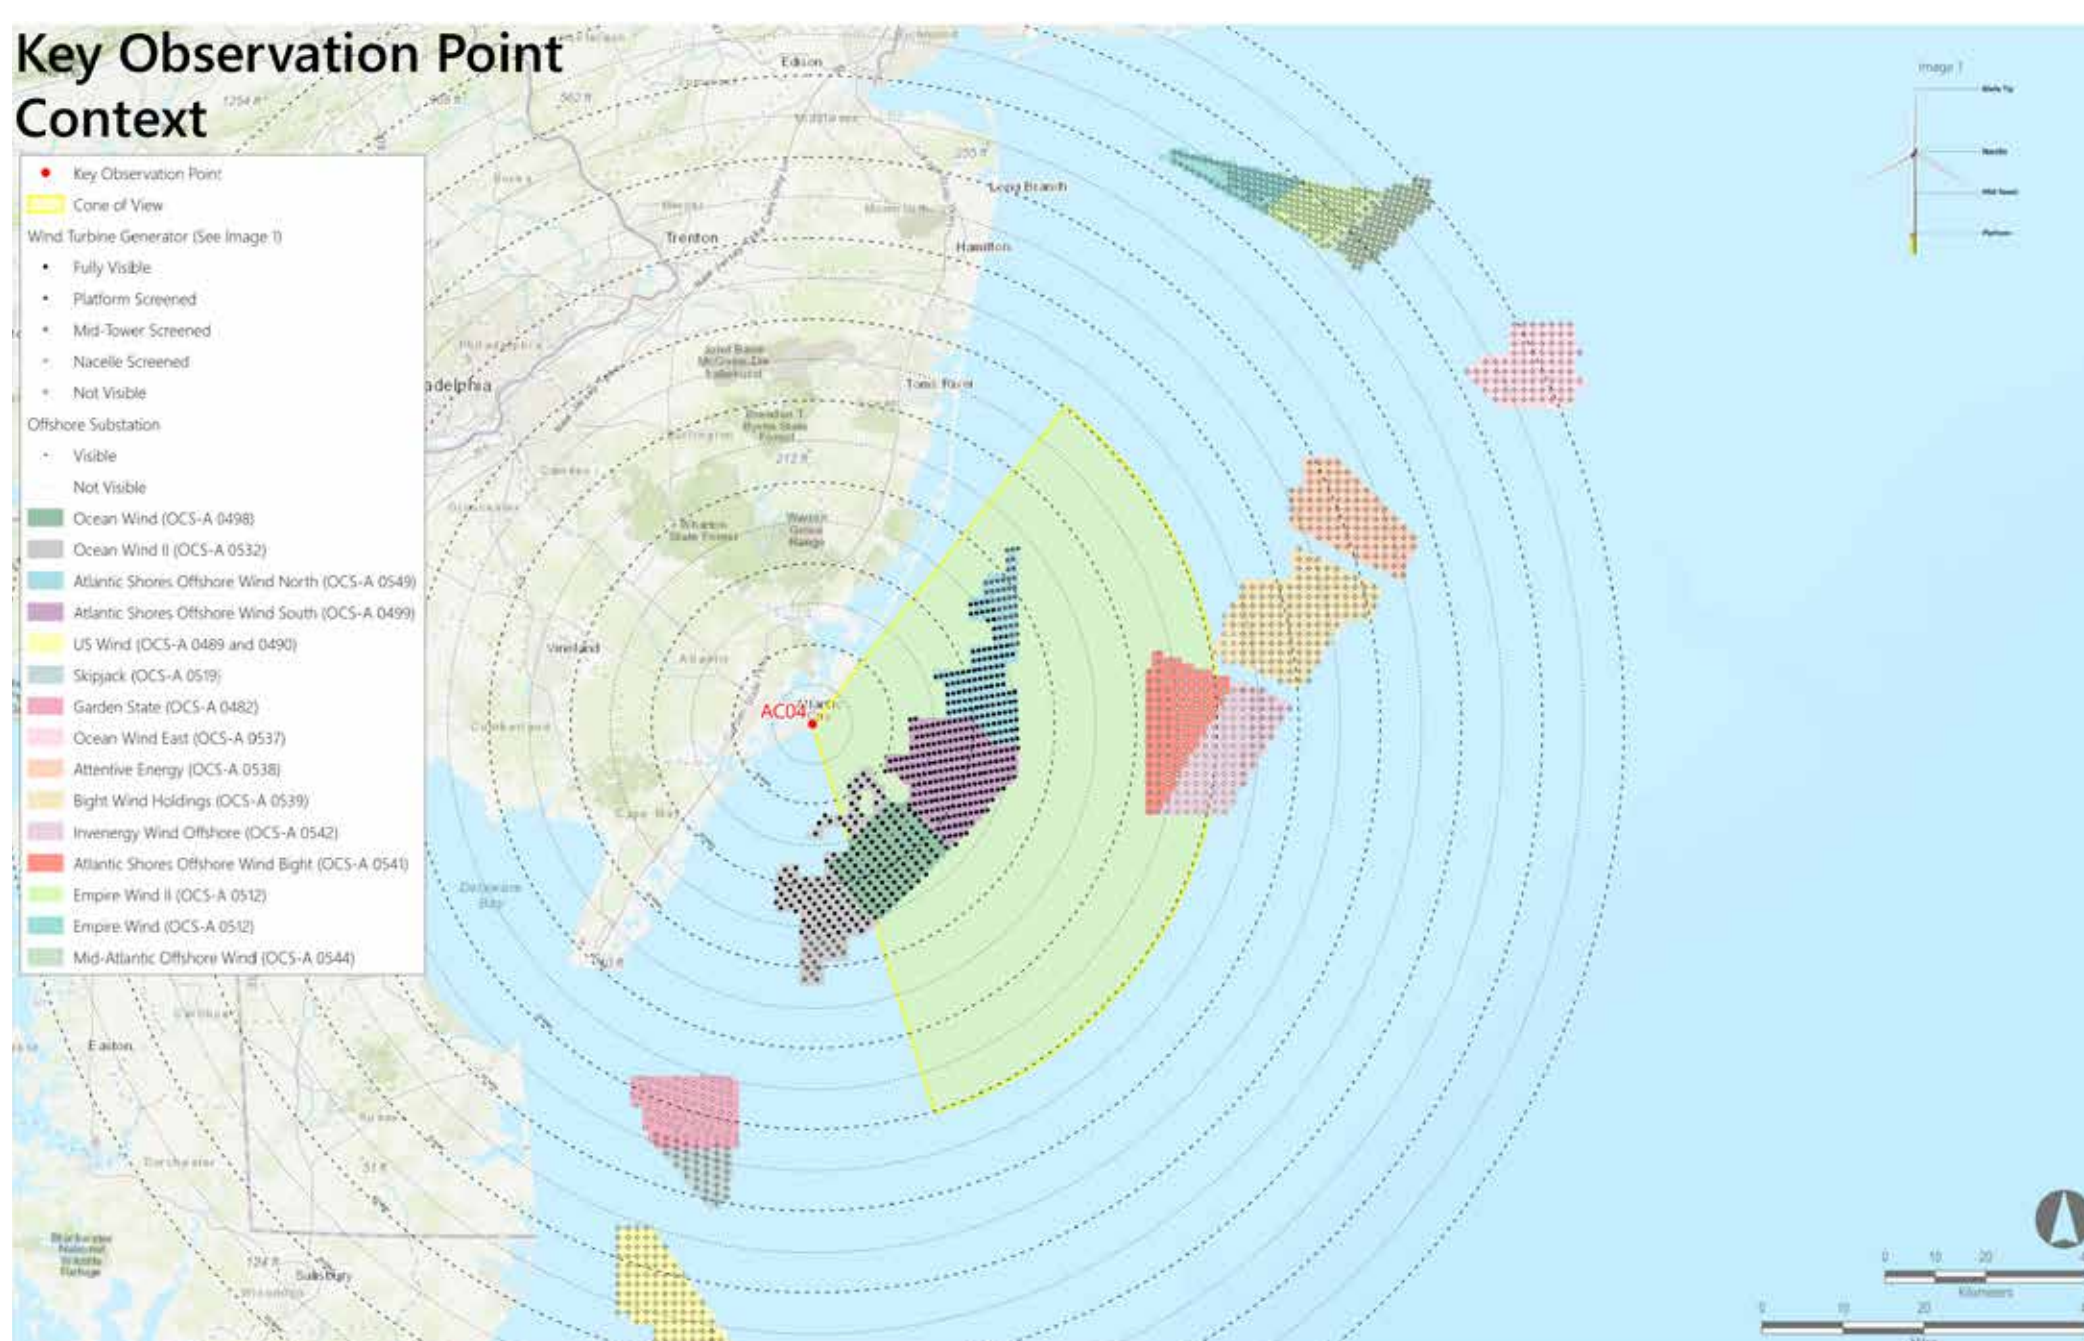

Atlantic Shores Offshore Wind South Project

Visual Simulations of the Cumulative Lease Build-Out Including Atlantic Shores South Project from Ocean Casino Resort - Sky Garden, Atlantic City, New Jersey

Key Observation Point AC04 - Distance to Project 10.5 miles

Daytime east view of full lease build-out at Ocean Casino Resort - Sky Garden, Atlantic City, New Jersey

Daytime southeast view of full lease build-out at Ocean Casino Resort - Sky Garden, Atlantic City, New Jersey

East view

Southeast view

To view video simulations, please visit: <https://www.boem.gov/renewable-energy/state-activities/atlantic-shores-south> and select the "Visual Simulations" tab.