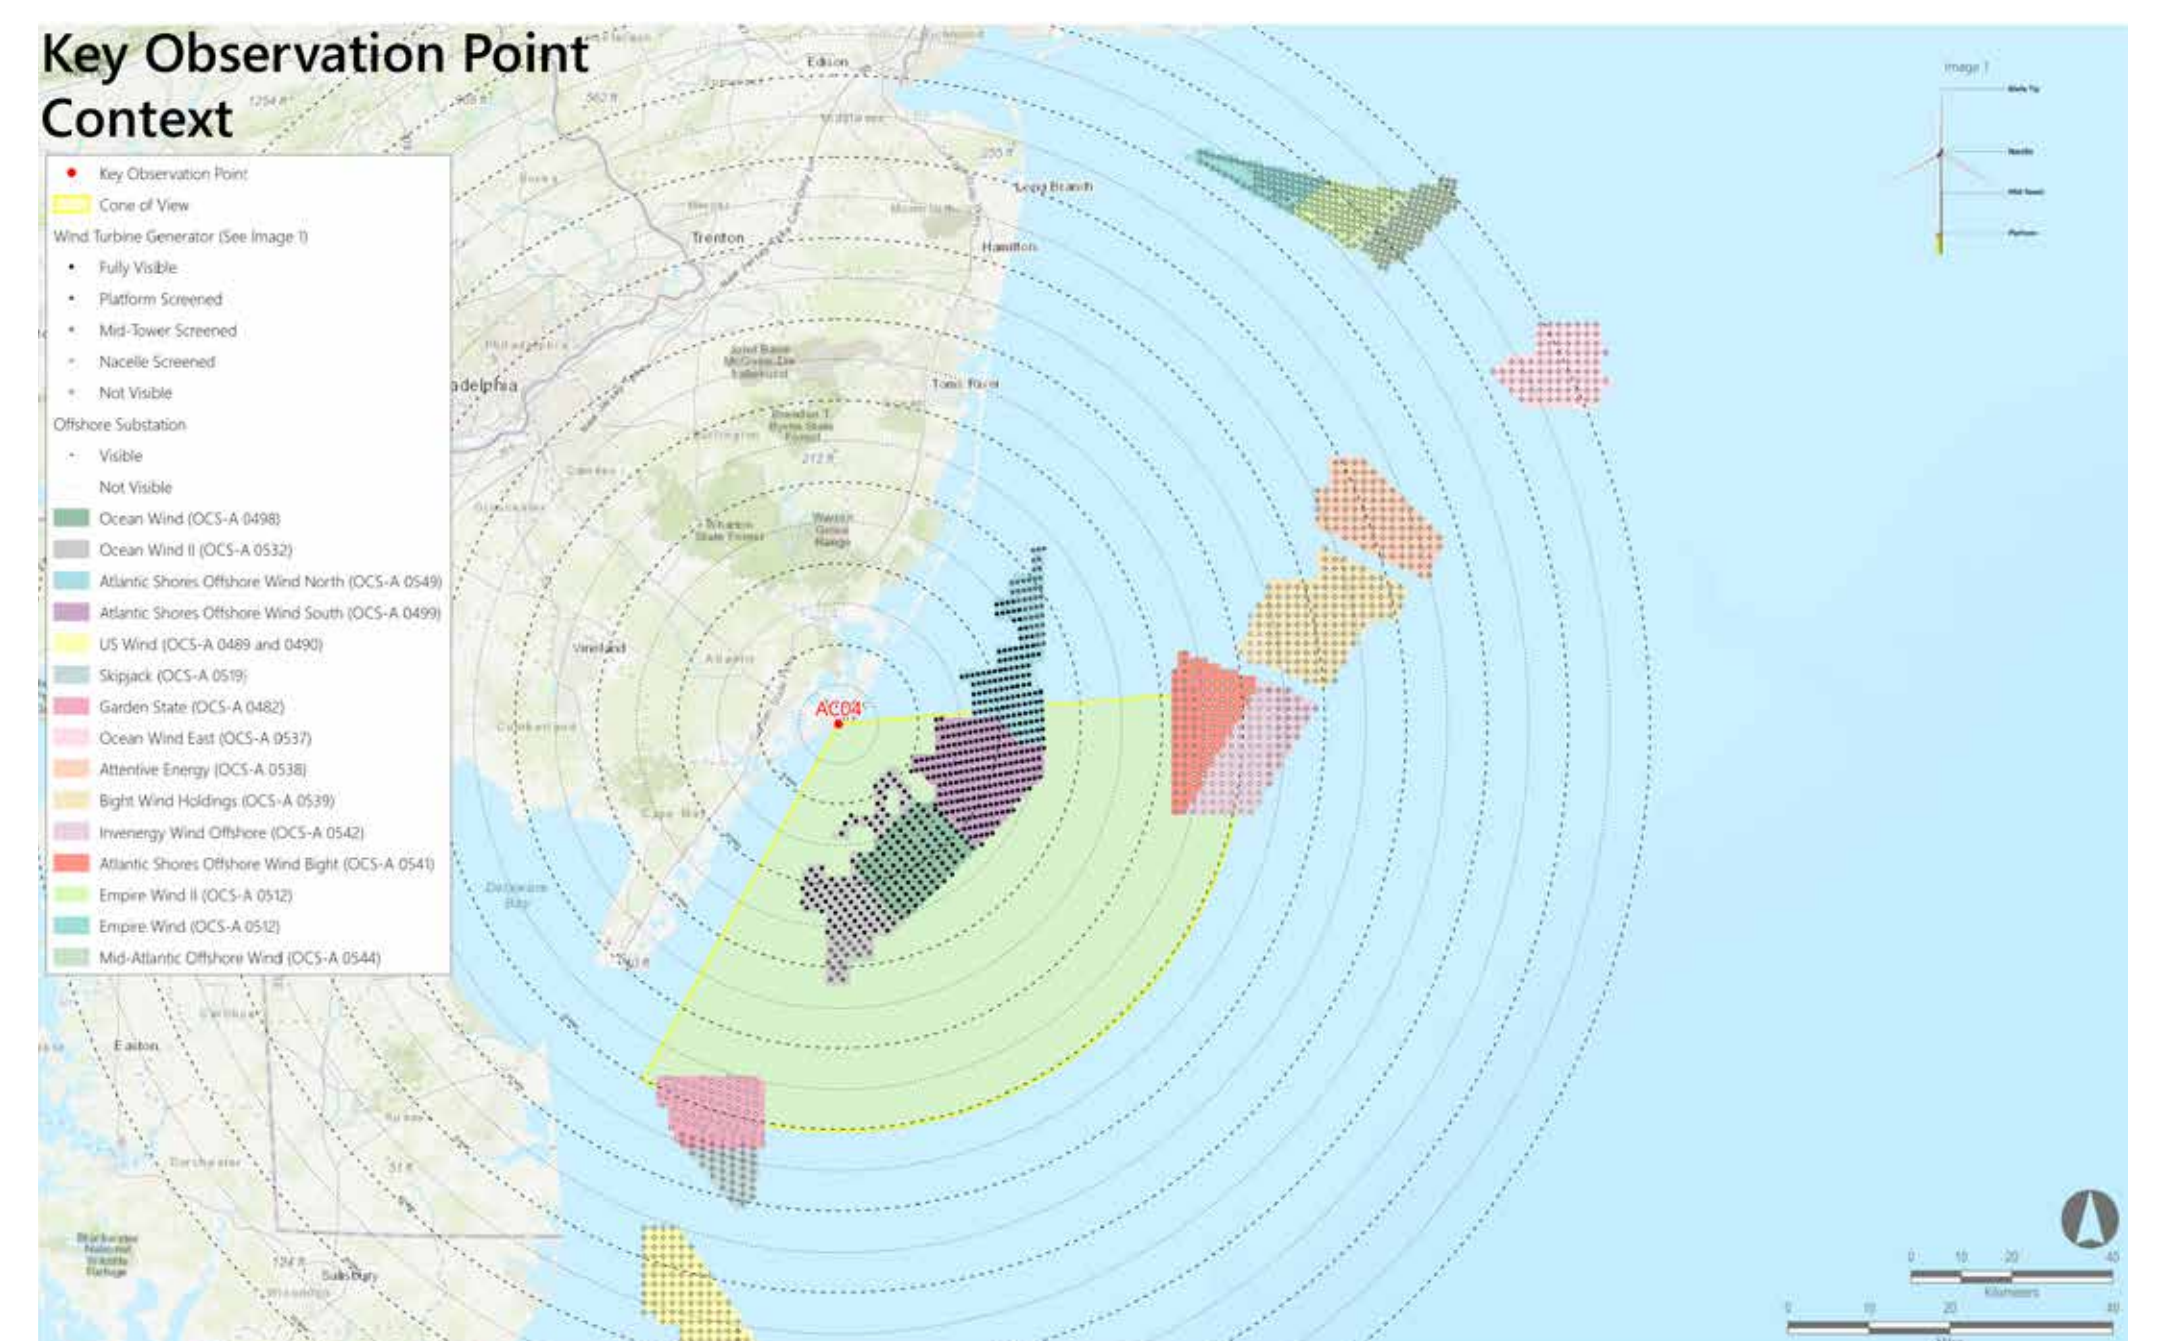

Atlantic Shores Offshore Wind South Project

Visual Simulations of the Cumulative Lease Build-Out Including Atlantic Shores South Project from Ocean Casino Resort - Sky Garden, Atlantic City, New Jersey

Key Observation Point AC04 - Distance to Project 10.5 miles

Daytime east view of full lease build-out at Ocean Casino Resort - Sky Garden, Atlantic City, New Jersey

Daytime southeast view of full lease build-out at Ocean Casino Resort - Sky Garden, Atlantic City, New Jersey

East view

Southeast view

To view video simulations, please visit: <https://www.boem.gov/renewable-energy/state-activities/atlantic-shores-south> and select the "Visual Simulations" tab.