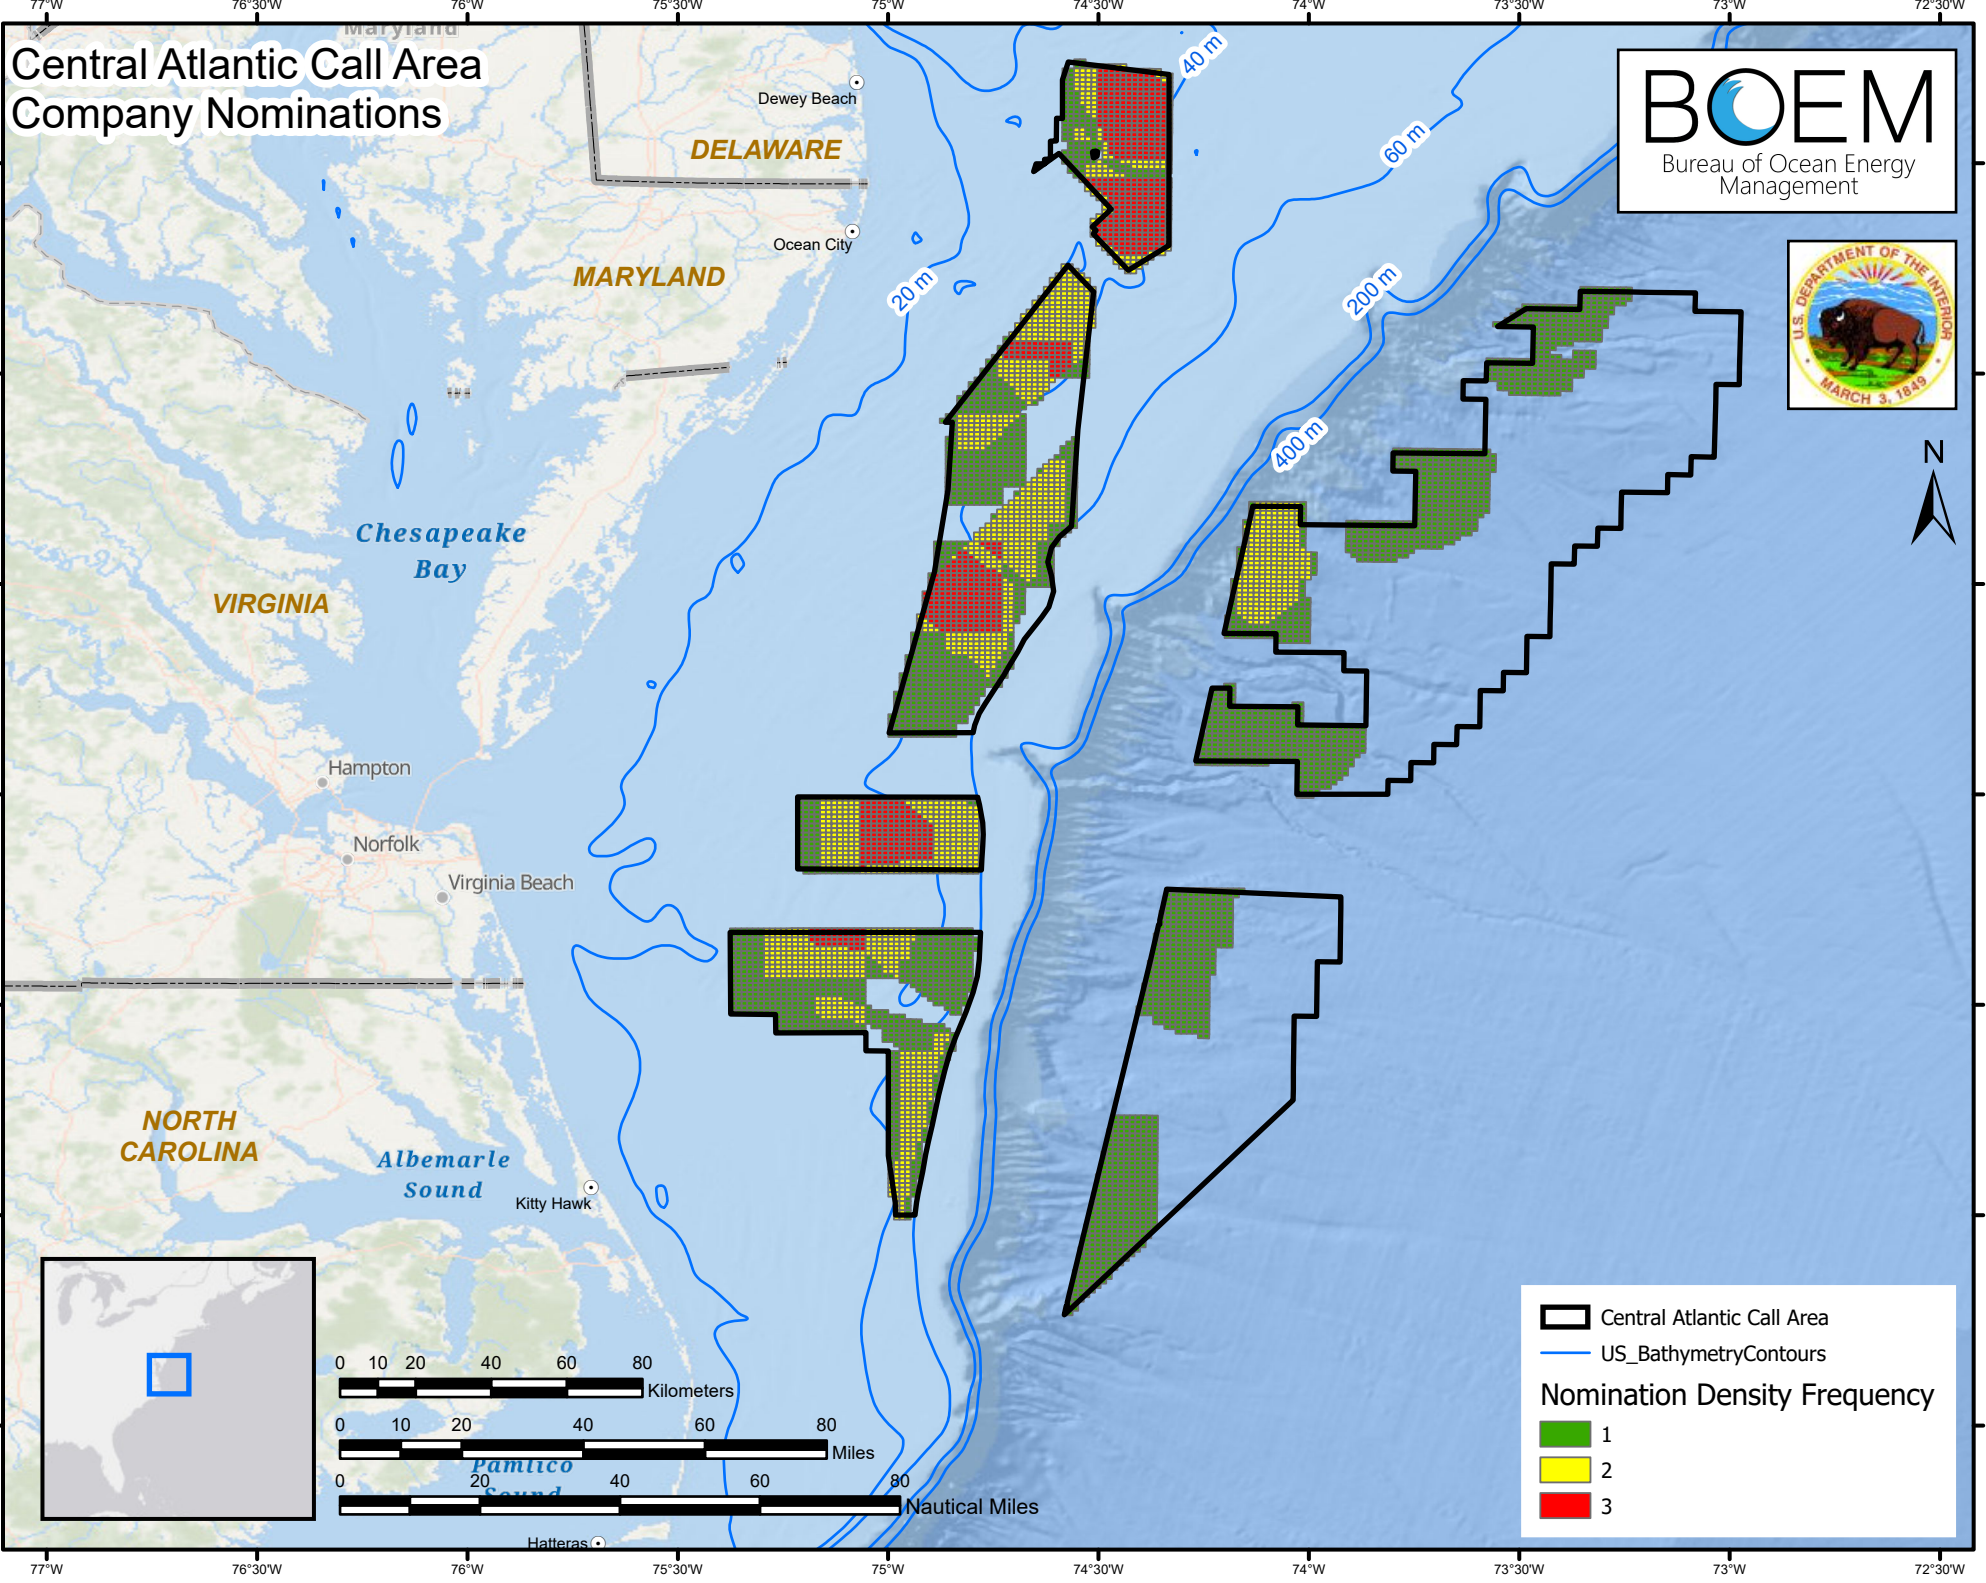

Central Atlantic Call Area Company Nominations

Central Atlantic Call Area

US_BathymetryContours

Nomination Density Frequency

- 1 (Green)
- 2 (Yellow)
- 3 (Red)