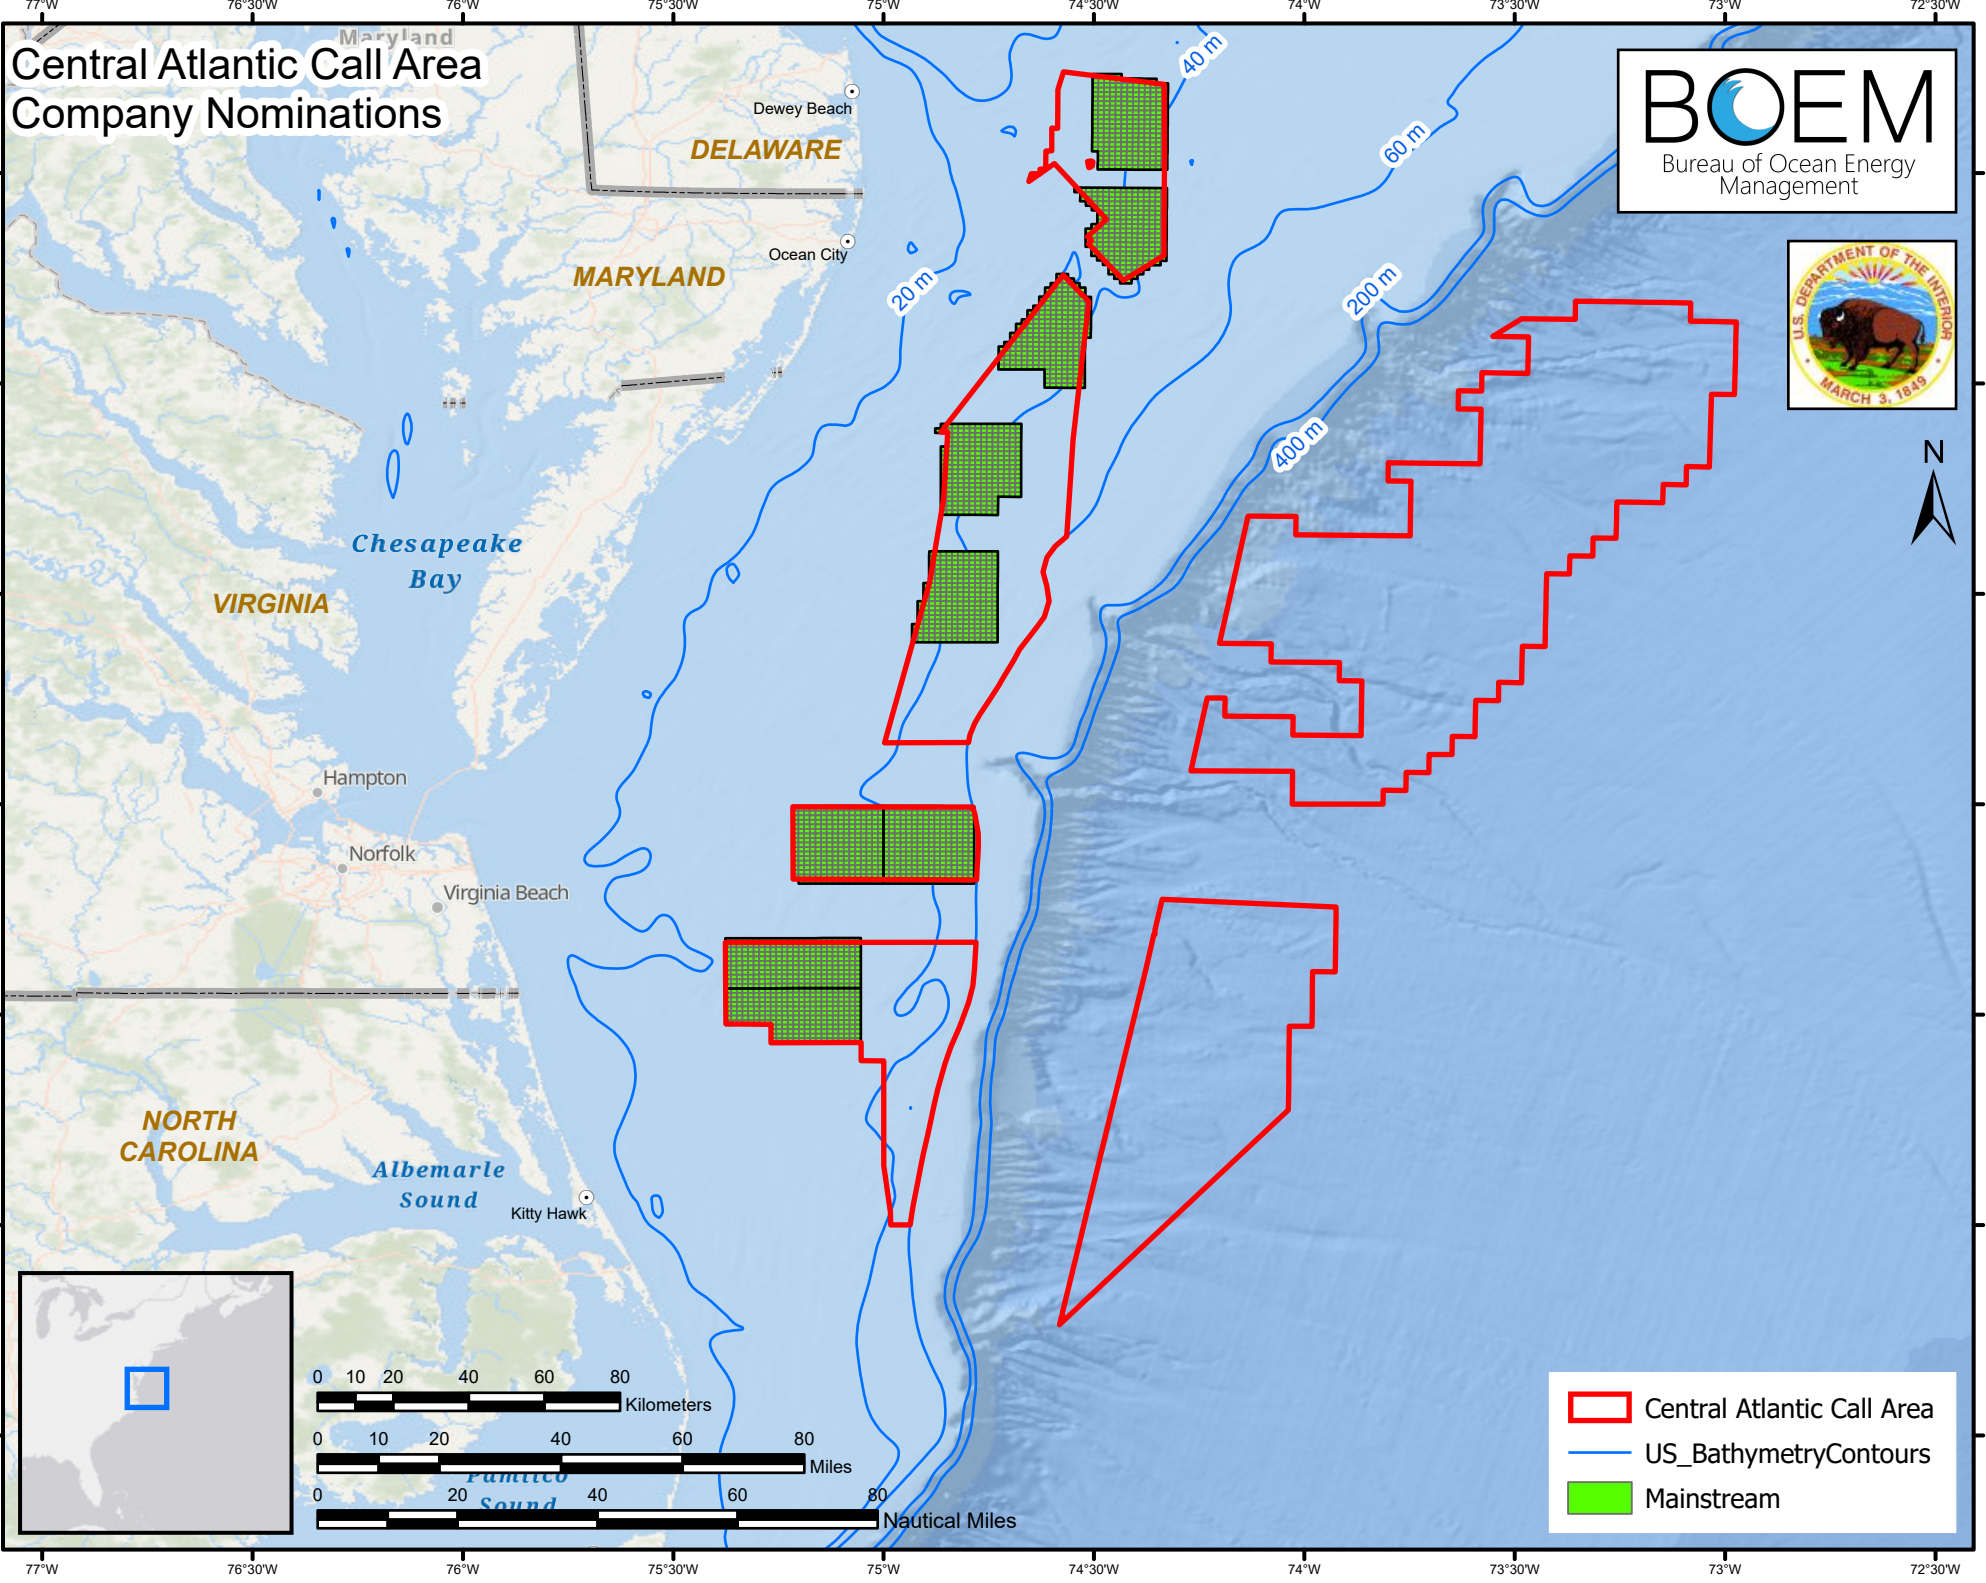

# Central Atlantic Call Area Company Nominations

- Central Atlantic Call Area
- US\_BathymetryContours
- Mainstream