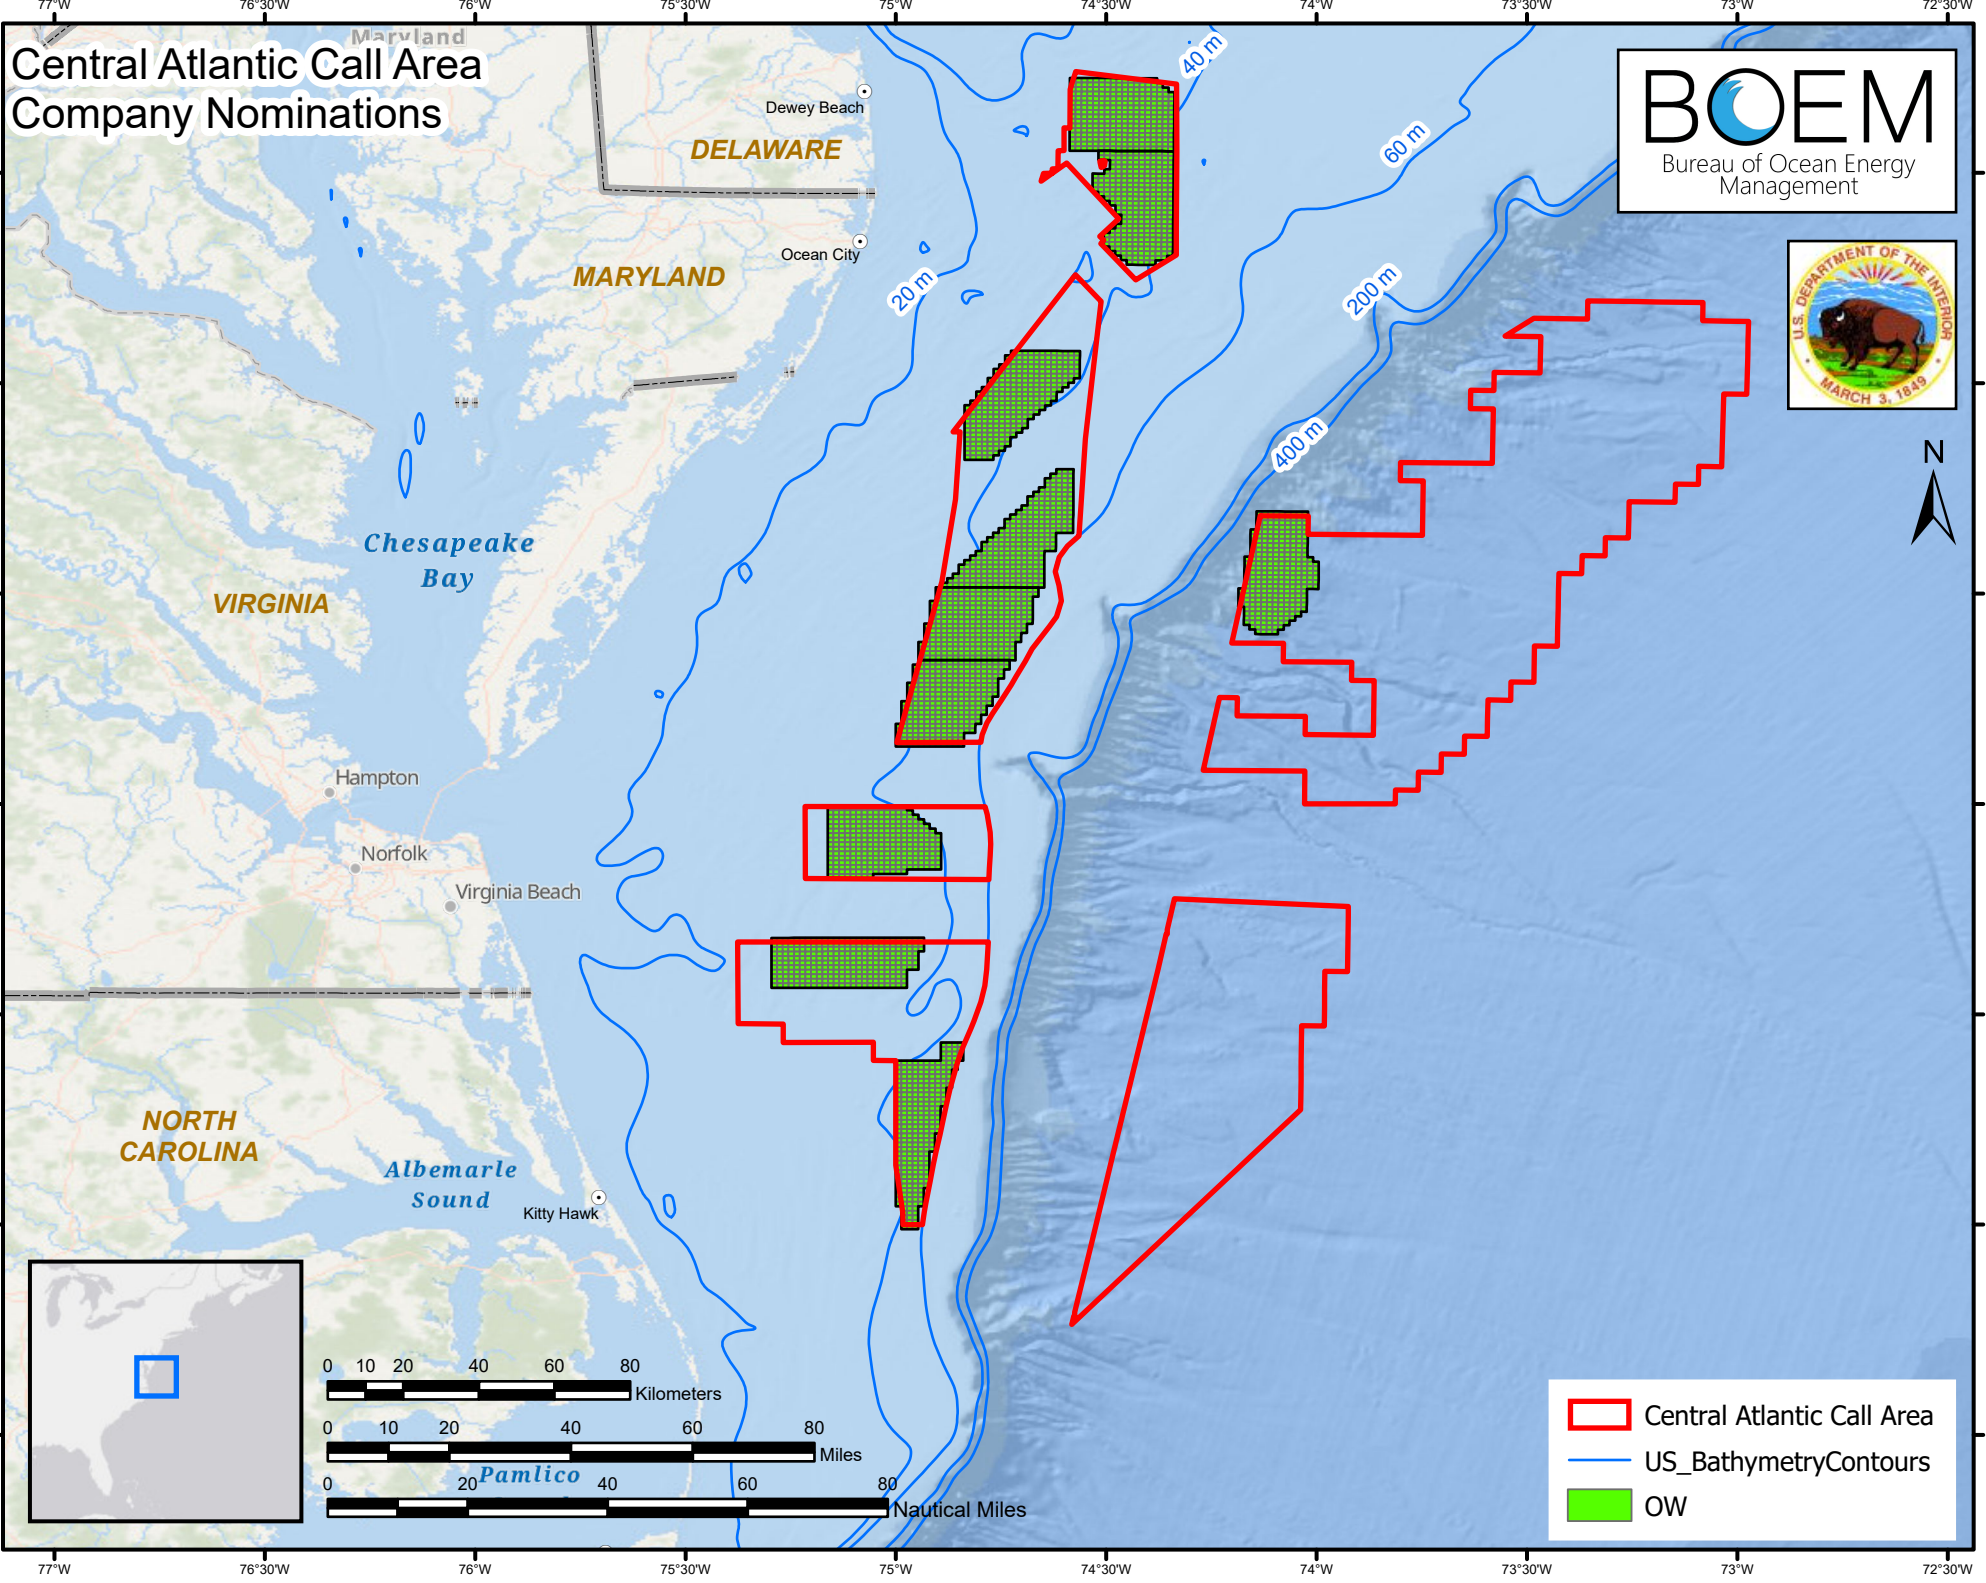

# Central Atlantic Call Area Company Nominations

- Central Atlantic Call Area
- US\_BathymetryContours
- OW