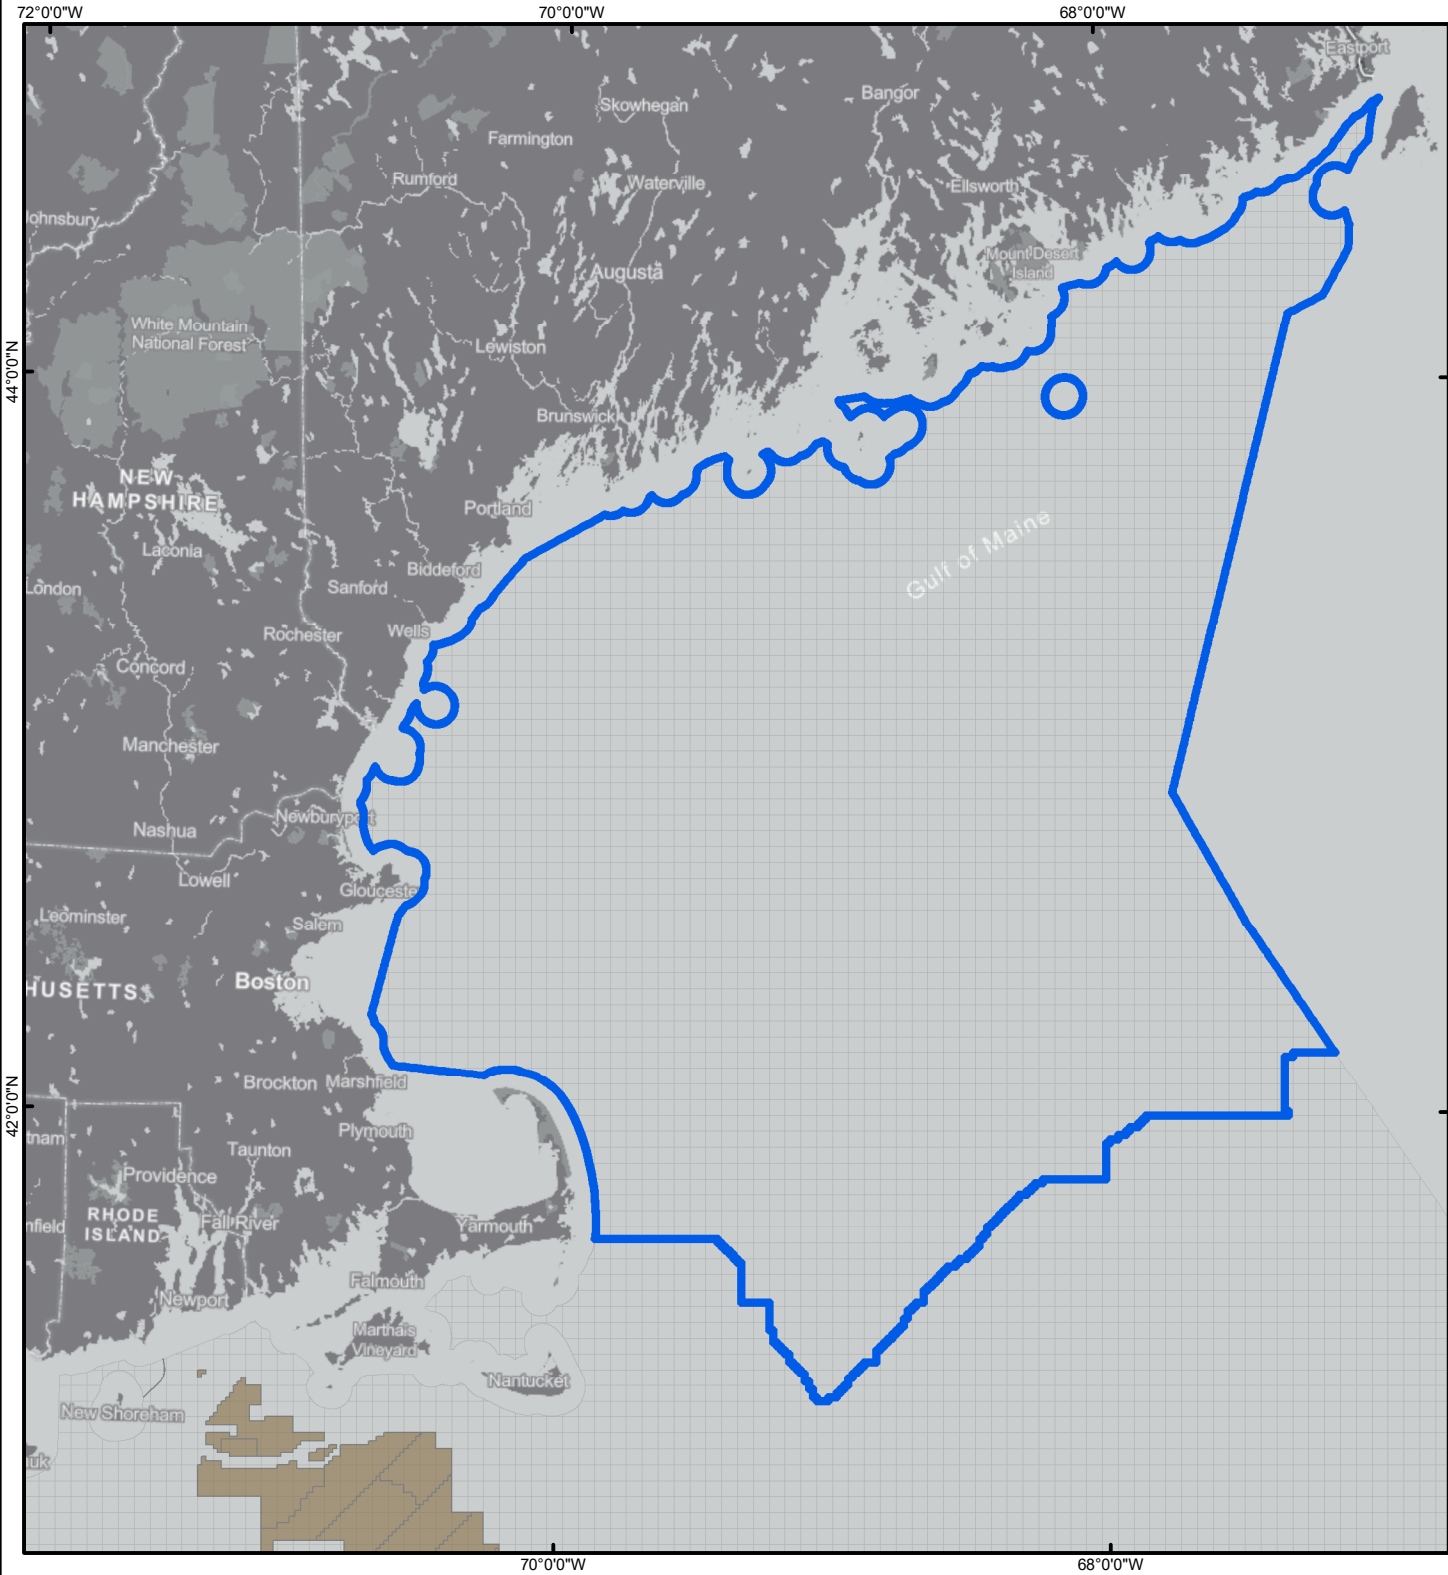

Gulf of Maine Planning Area

- Gulf of Maine Planning Area
- Existing BOEM Leases

Map Date: 04/26/2022

Nautical Chart Depth Soundings in Fathoms

Gulf of Maine Planning Area

-  Gulf of Maine Planning Area
-  Existing BOEM Leases
-  OCS Blocks

North

Map Date: 04/26/2022