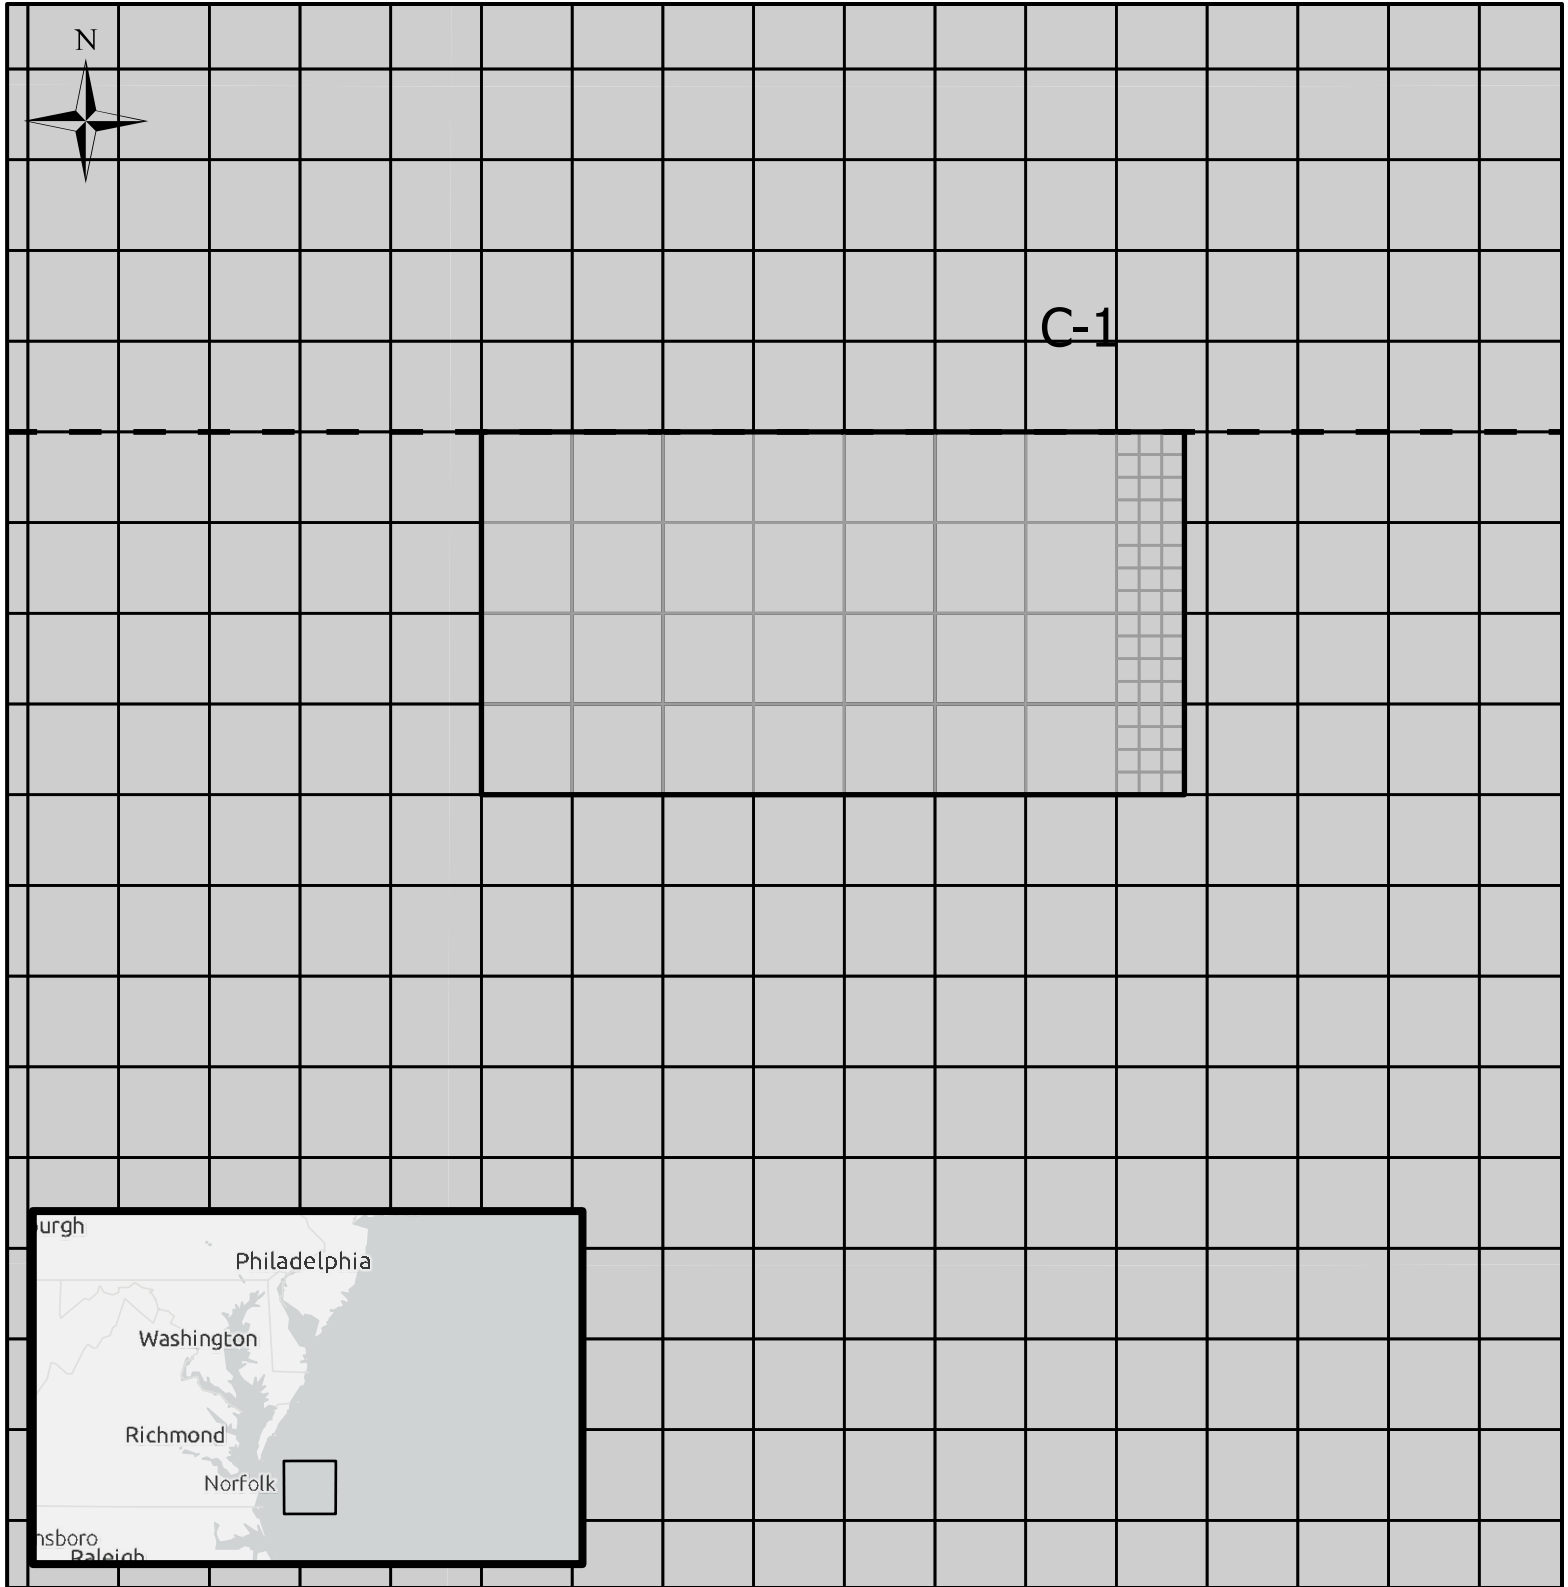

Lease Area OCS-A 0558

Map Date: 09/08/2023

-  Central Atlantic WEAs Blocks Aliquots
-  Central Atlantic WEAs Boundaries
-  OCS Blocks
-  OCS Protractions

Map Scale: 1:400,000

PCS: NAD 1983 UTM Zone 18N
GCS: GCS North American 1983
Datum: North American 1983
Projection: Transverse Mercator
Central Meridian: -75.0000