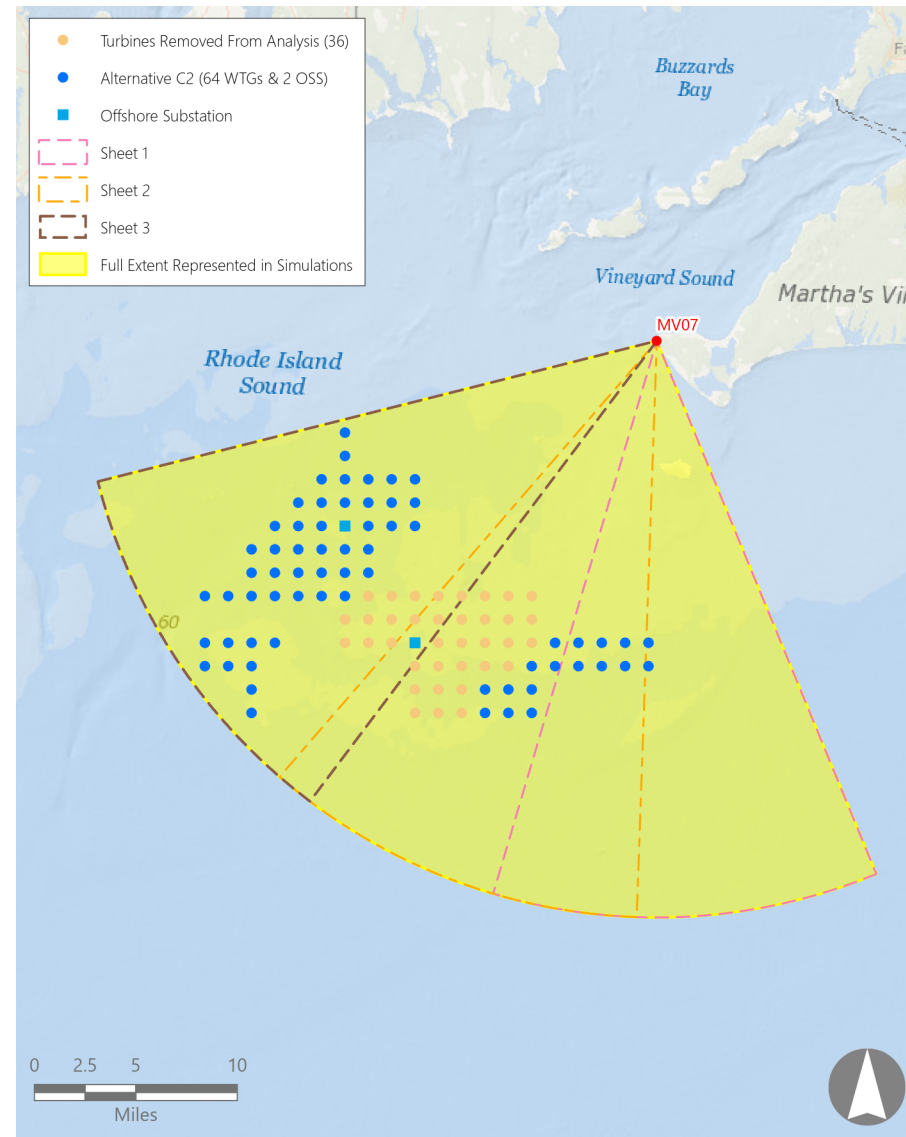

County: Dukes
Town: Aquinnah
State: Massachusetts
Location: Martha's Vineyard
Coordinates: 41.34731° N, 70.83700° W
Direction of View: South-Southwest (205.5°)
Distance to Nearest Visible Turbine: 13.7 Miles

ENVIRONMENTAL DATA

Date Taken: 8/4/2017 (11/25/2017)
Time: 8:56 AM (3:58 PM)
Temperature: 75°F (55.0°F)
Humidity: 76%
Visibility: >10 miles
Wind Direction: South (Southwest)
Wind Speed: 10.0 mph (12.0 mph)
Conditions Observed: Partly Cloudy

CAMERA INFORMATION

Camera: Canon EOS 5D Mark IV
Resolution: 30.4 Megapixels
Lens Focal Length: 50 mm
Camera Height: 145.5 feet AMSL

VIEWING INSTRUCTIONS:

Printed at 100% the resulting simulation size is 15 inches wide by 10 inches high. At this size and focal length, the simulation should be viewed from a distance 21 inches.

PRE-DECISIONAL

Revolution Wind Farm

Outer Continental Shelf, OCS-A 0486

Alternative C Simulation Layouts

Viewpoint MV07: View from Aquinnah Overlook, Aquinnah, Massachusetts

Aquinnah Overlook – Daytime | Alternative C2