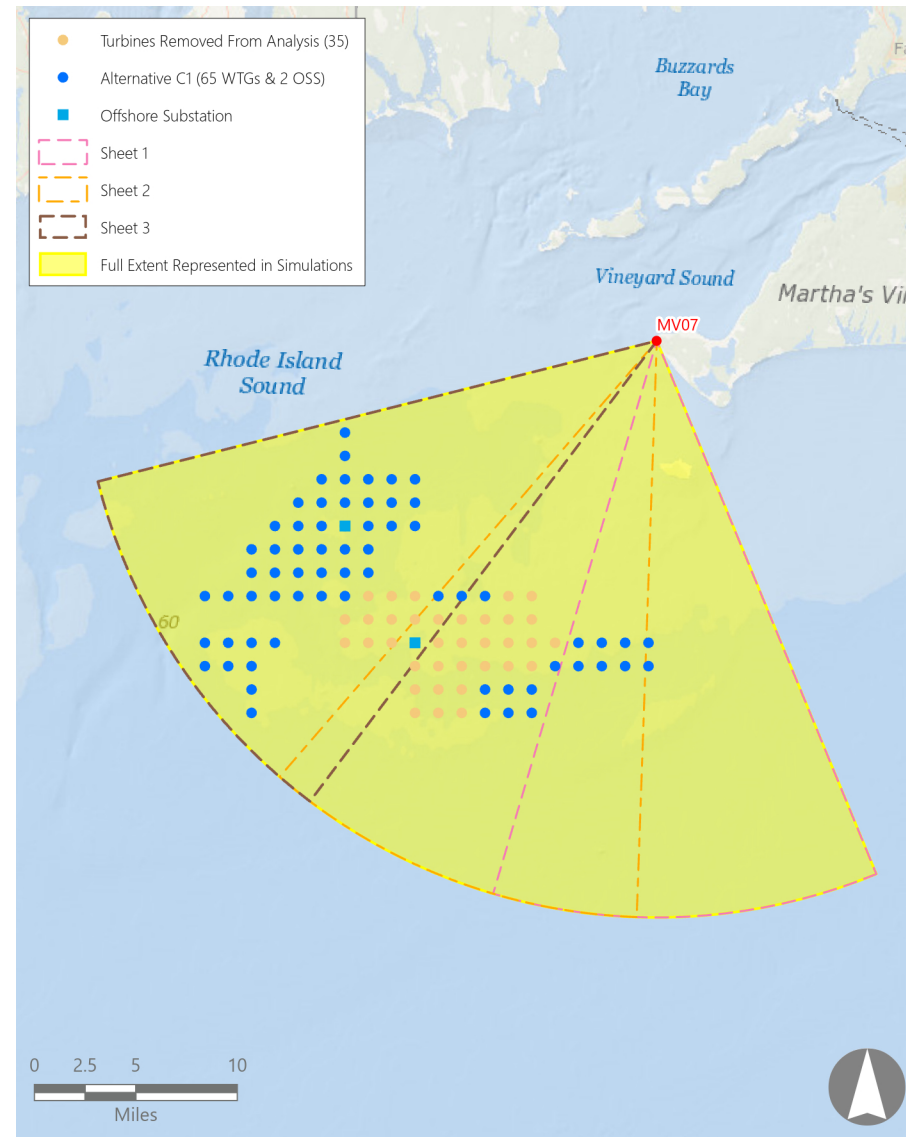

ENVIRONMENTAL DATA

Date Taken: 8/4/2017 (11/25/2017)
Time: 8:56 AM (3:58 PM)
Temperature: 75°F (55.0°F)
Humidity: 76%
Visibility: >10 miles
Wind Direction: South (Southwest)
Wind Speed: 10.0 mph (12.0 mph)
Conditions Observed: Partly Cloudy

CAMERA INFORMATION

Camera: Canon EOS 5D Mark IV
Resolution: 30.4 Megapixels
Lens Focal Length: 50 mm
Camera Height: 145.5 feet AMSL

VIEWING INSTRUCTIONS:

Printed at 100% the resulting simulation size is 15 inches wide by 10 inches high. At this size and focal length, the simulation should be viewed from a distance 21 inches.

Simulation Photo: View to the South

Simulation Photo: View to the South-Southwest

Simulation Photo: View to the Southwest

Context Photo: View to the West-Southwest

PRE-DECISIONAL

Revolution Wind Farm

Outer Continental Shelf, OCS-A 0486

County: Dukes
Town: Aquinnah
State: Massachusetts
Location: Martha's Vineyard
Coordinates: 41.34731° N, 70.83700° W
Direction of View: South-Southwest (205.5°)
Distance to Nearest Visible Turbine: 13.7 Miles