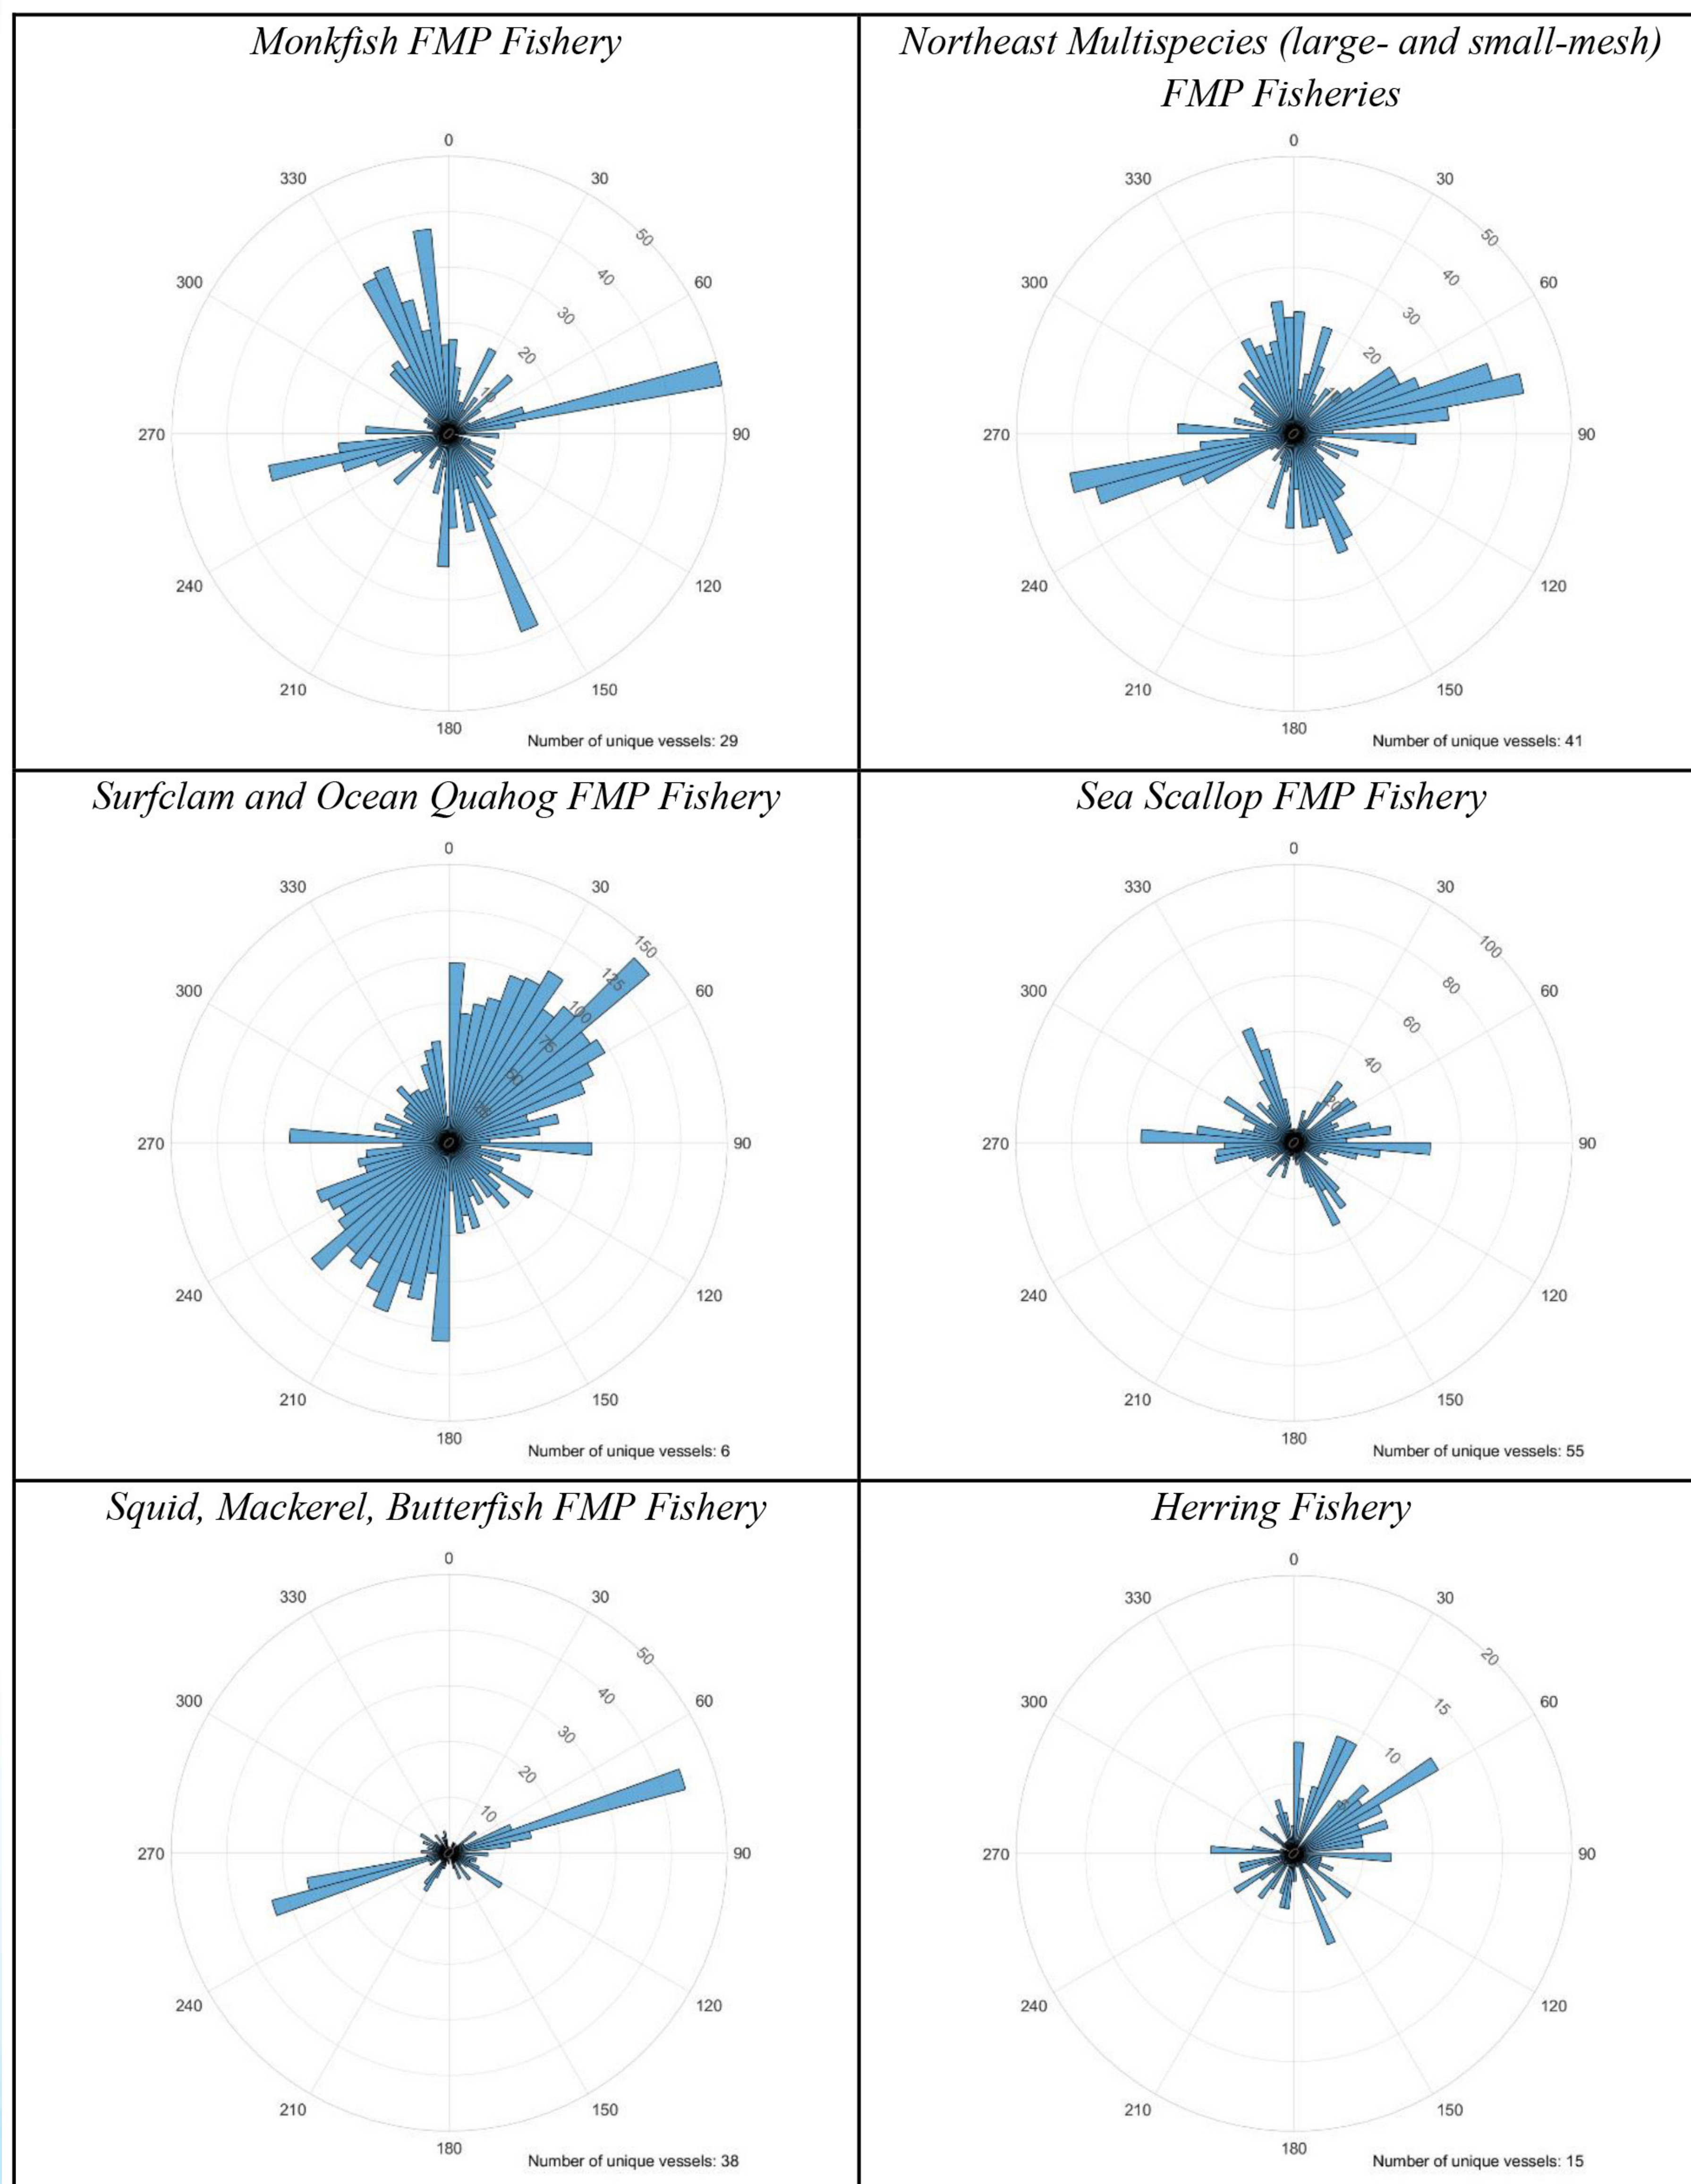

Vessel Monitoring System Activity by Fisheries Management Plan

Vessel monitoring system (VMS) bearings of vessels actively fishing within the Lease Area by fishery management plan fishery, January 2014 to August 2019.

Source: Developed by Bureau of Ocean Energy Management using VMS data provided by National Marine Fisheries Service (2019).